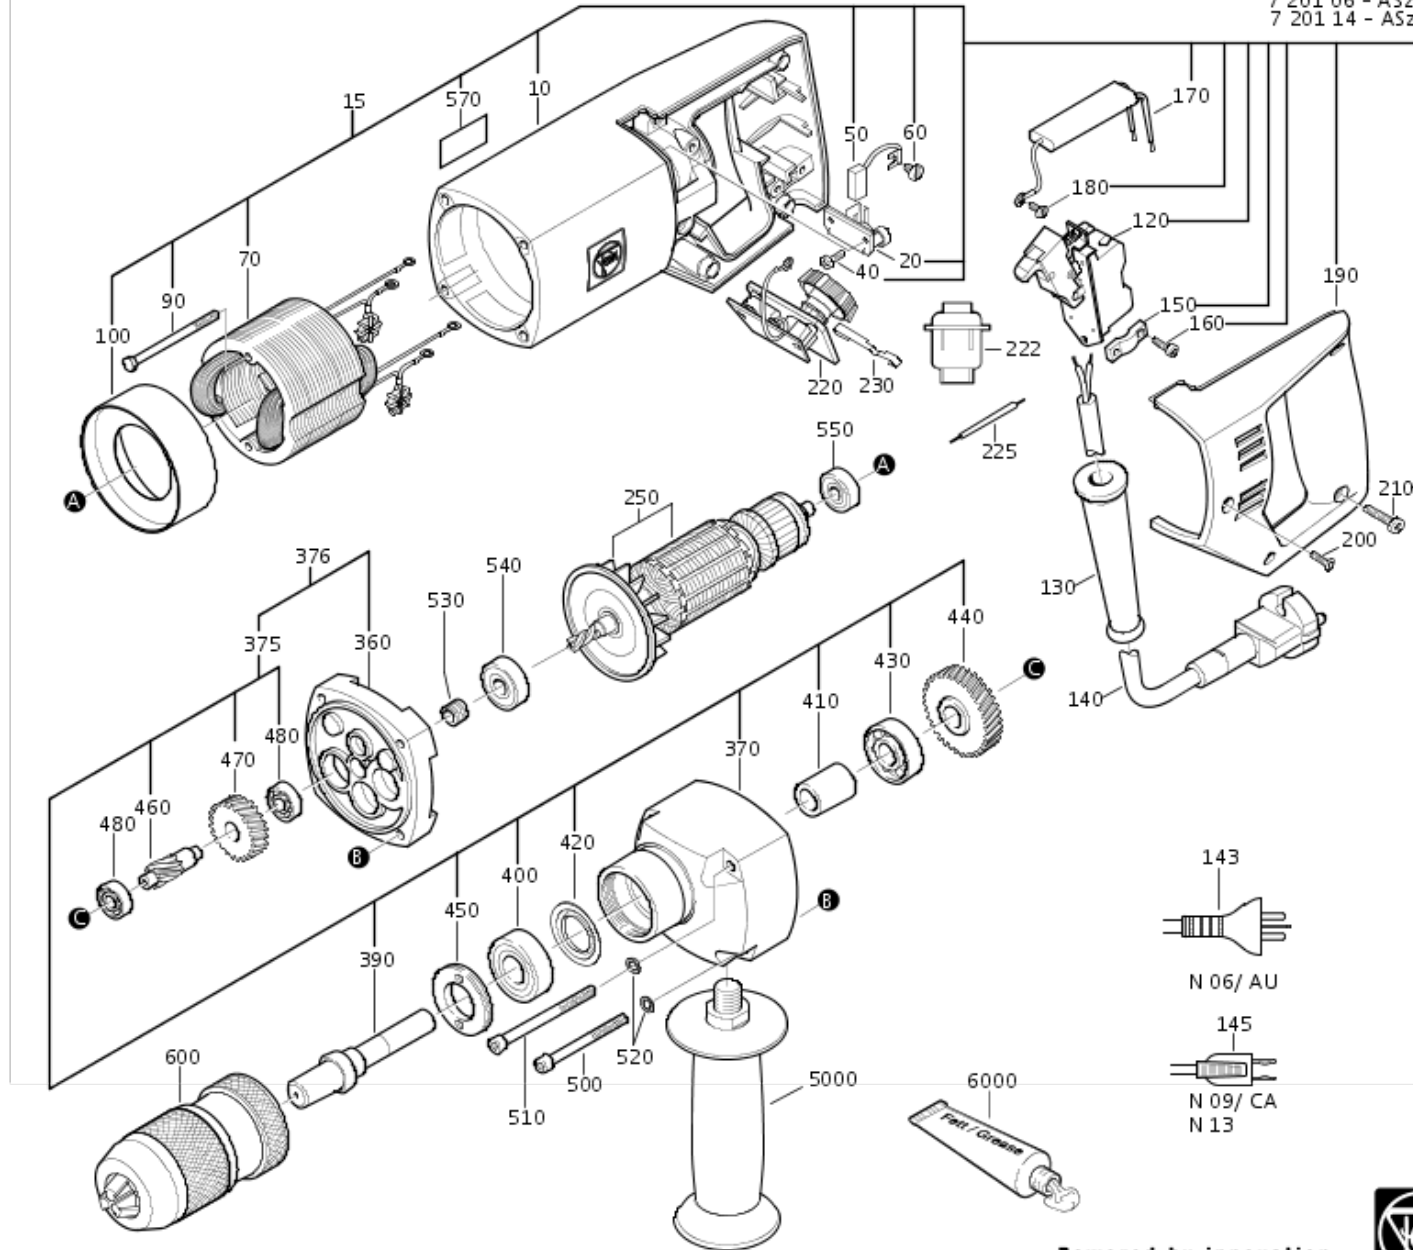

Type:
Part no.:

{Asz 648A} (50Hz,110V)
72010600116

7 201 06 - ASz 648 a
7 201 14 - ASze 648 a

Powered by innovation