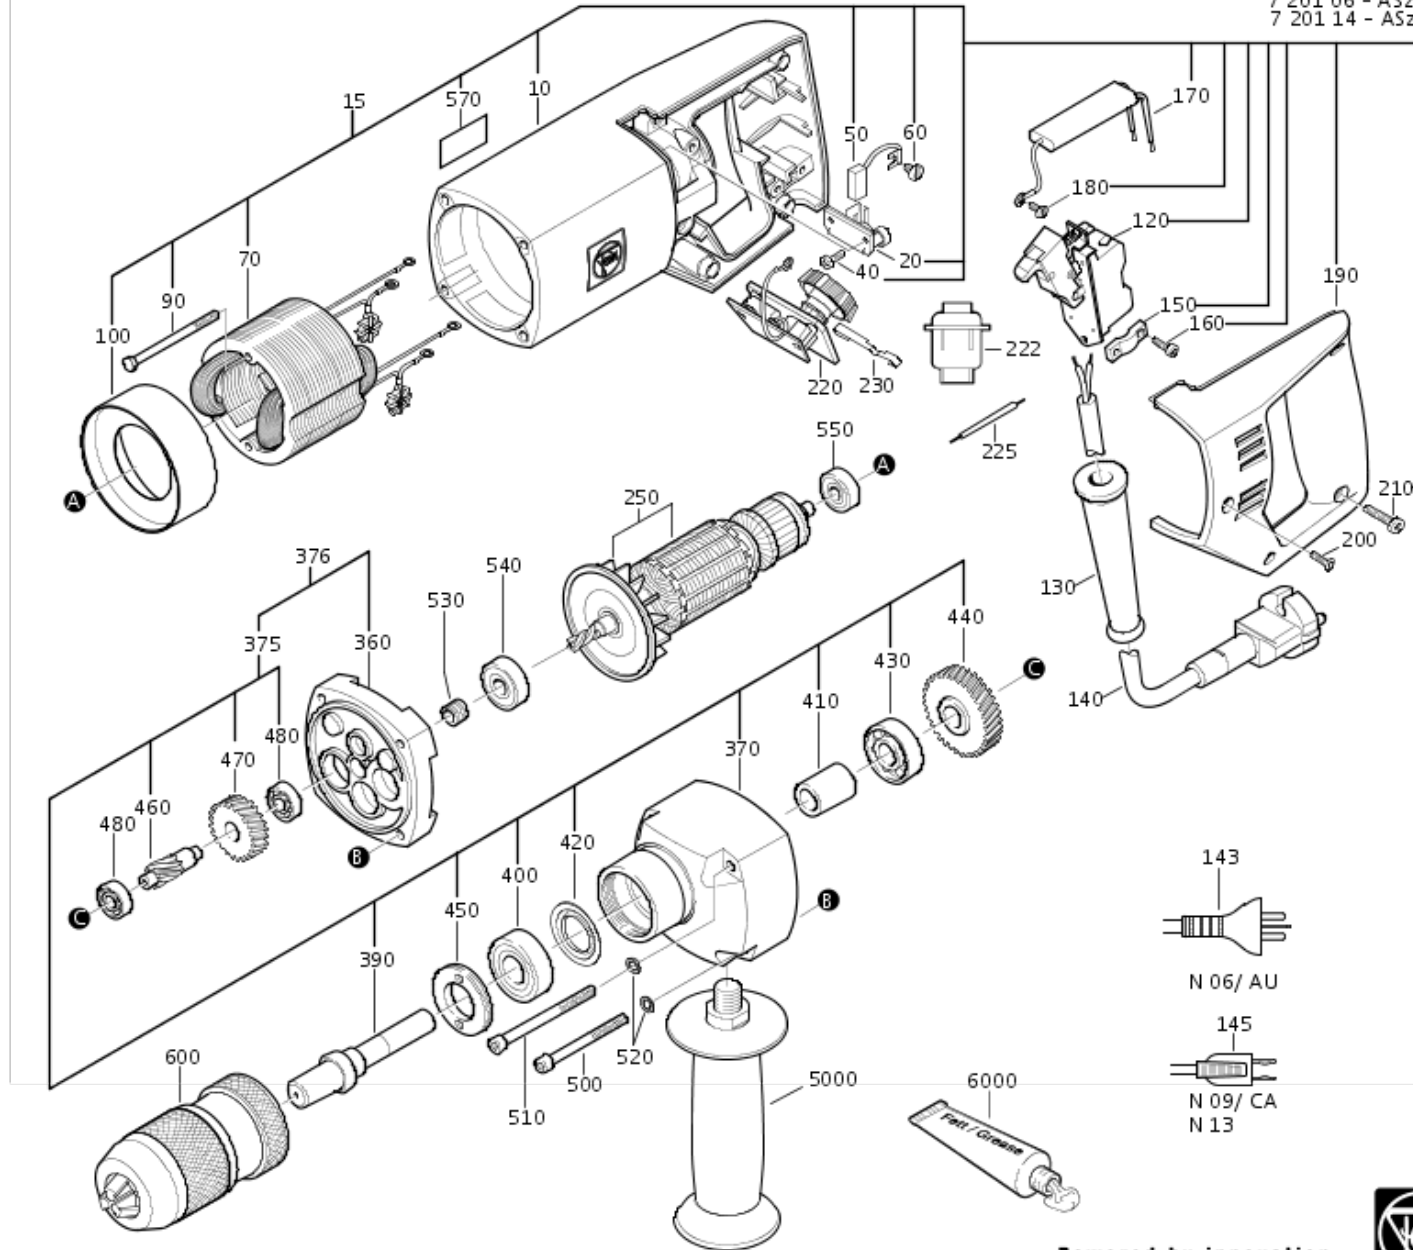

Type:
Part no.:

ASz 648 a (60Hz,110V)
72010609113

7 201 06 - ASz 648 a
7 201 14 - ASze 648 a

Powered by innovation