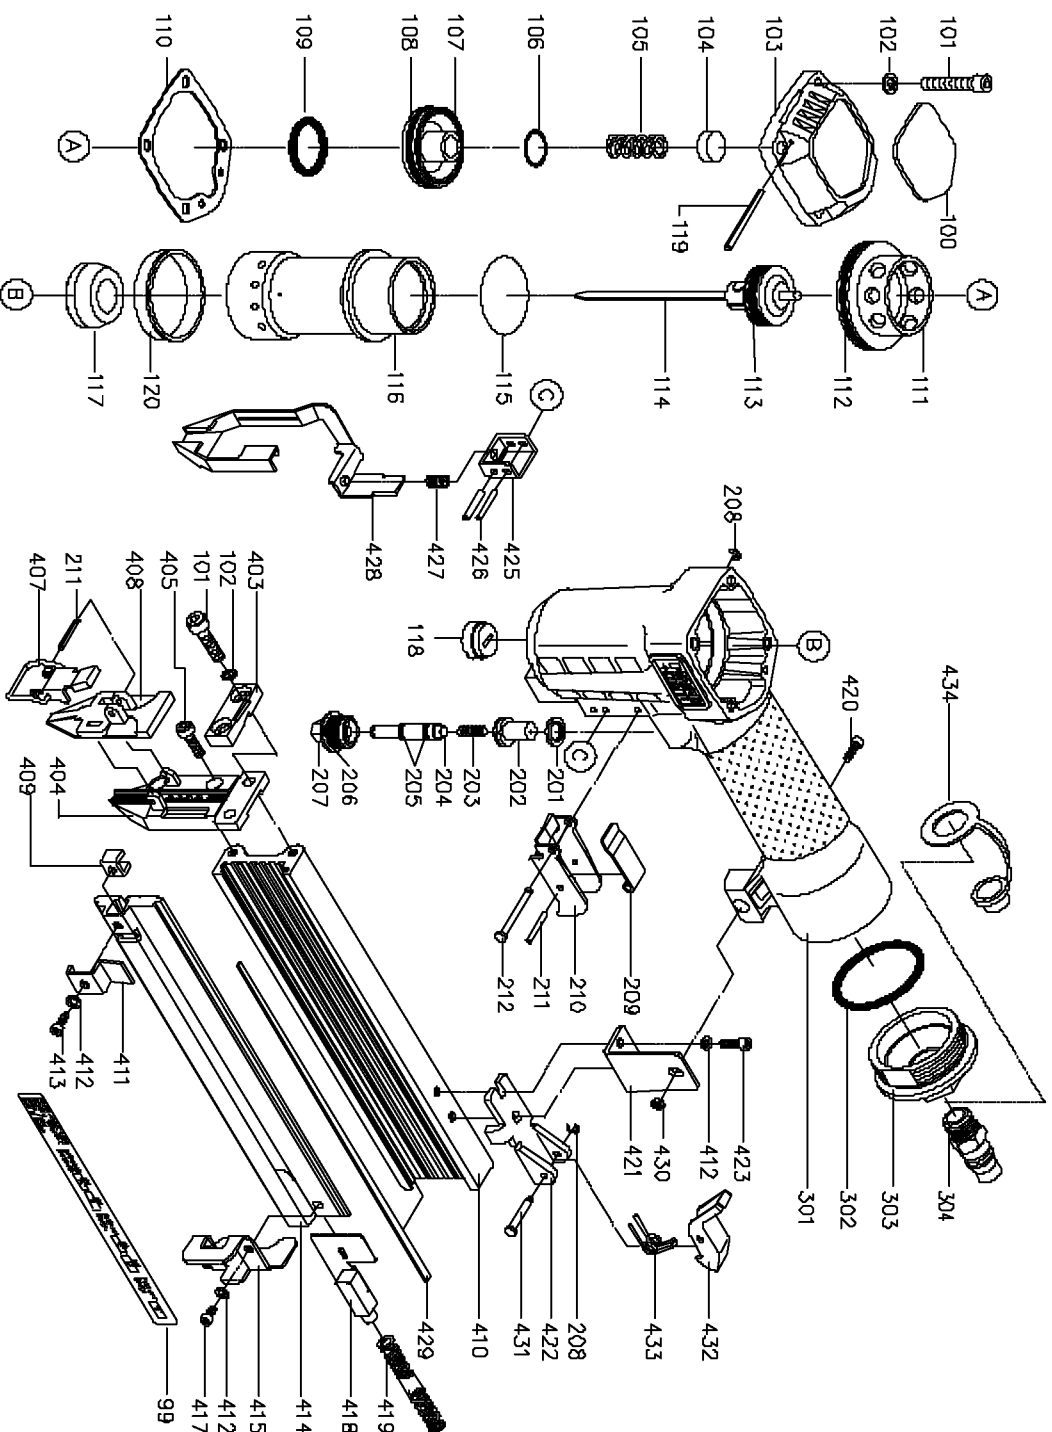

PORTER-CABLE BRAD NAILER

WARNING: Repairs should only be attempted by trained repairmen. Contact the nearest Porter-Cable Service Center or other competent repair center.

BN125

Parts List for BN125 Type 1

Item Number	Part Number	Description	Qty Required
99	000000-00	No Longer Available	1
100	883588	WARNING PLATE	1
101	883826	BOLT	10
102	883827	SPRING WASHER	10
103	895705	CAP	1
104	891469	SEAL	1
105	A02160	SPRING	10
106	883831	O-RING	1
107	883832	PISTON	1
108	883833	O-RING	10
109	5140027-36	O-RING	1
110	883835	GASKET	1
111	883836	COLLAR	1
112	883837	O-RING	10
113	883838	O-RING	10
114	903757	DRIVER MAINT KIT	1
114	000000-00	No Longer Available	1
114	903757	DRIVER MAINT KIT	1
115	883840	O-RING	10
116	000000-00	No Longer Available	1
117	883842	BUMPER	1
118	A08106	DRIVER SEAL	1
119	883881	ROLLED PIN	1
120	000000-00	No Longer Available	1
201	883844	SEAL	1
202	894694	TRIGGER VALVE HEAD	1
203	888890	SPRING	10

COPYRIGHT© 2005. All Rights Reserved.

Parts list, pricing, and availability subject to change. Please visit www.dewaltservicenet.com for current parts information.