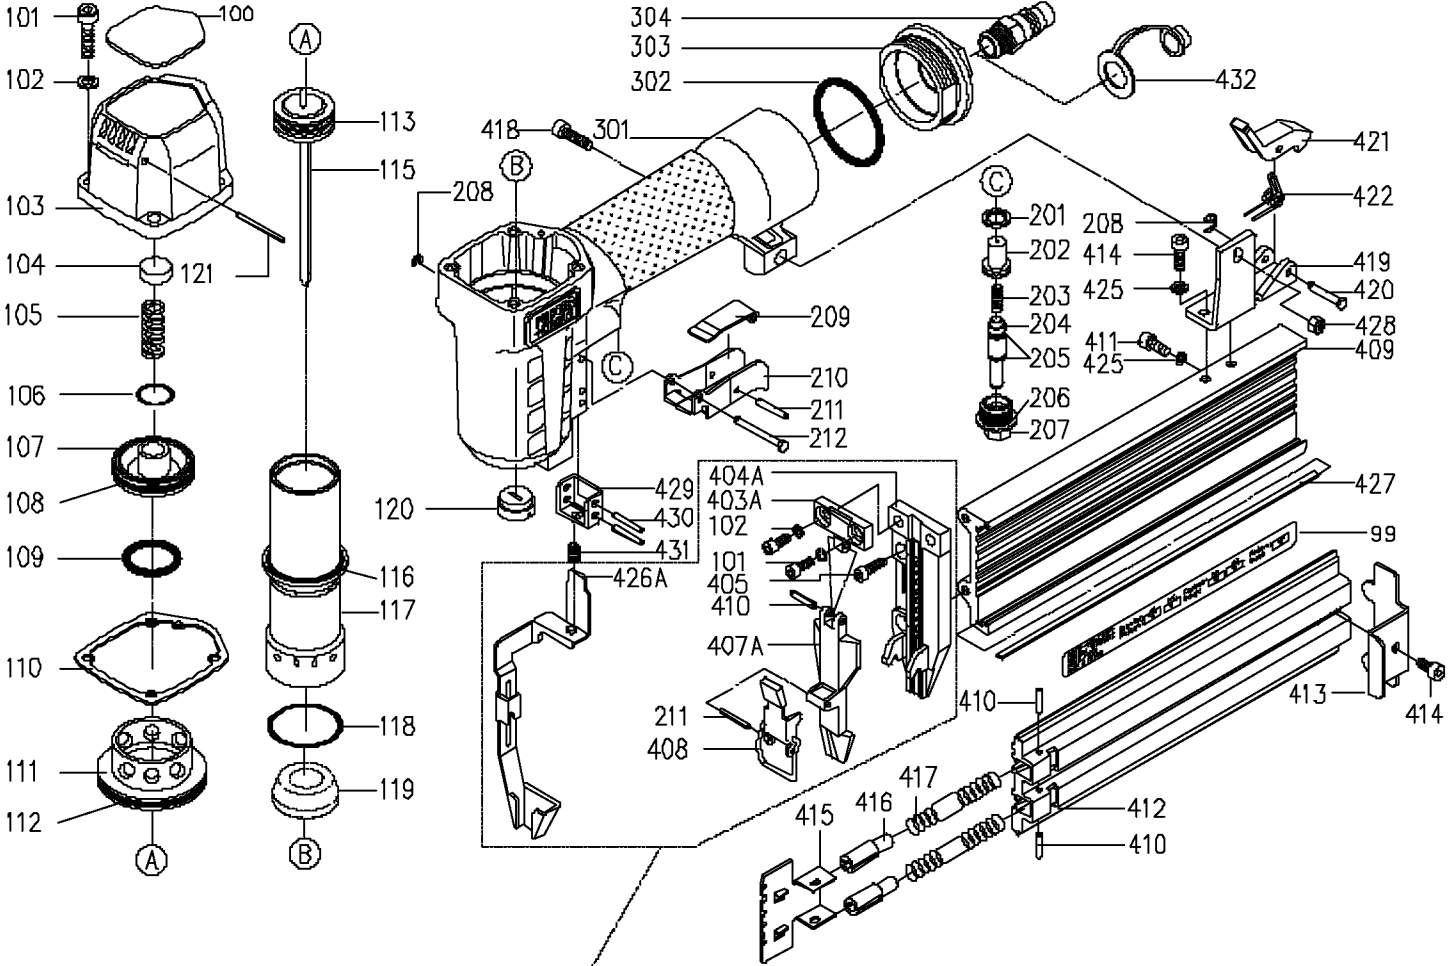

PORTER-CABLE

BN200

BRAD NAILER

Parts List for BN200 Type 1

Item Number	Part Number	Description	Qty Required
99	000000-00	No Longer Available	1
100	883588	WARNING PLATE	1
101	883826	BOLT	10
102	883827	SPRING WASHER	10
103	895706	CAP	1
104	891469	SEAL	1
105	A02160	SPRING	10
106	883831	O-RING	10
107	883832	PISTON	1
108	883833	O-RING	10
109	5140027-36	O-RING	1
110	883835	GASKET	1
111	883836	COLLAR	1
112	883837	O-RING	10
113	883838	O-RING	10
115	000000-00	No Longer Available	1
115	000000-00	No Longer Available	1
115	000000-00	No Longer Available	1
116	883840	O-RING	10
117	000000-00	No Longer Available	1
118	883891	O-RING	10
119	883892	BUMPER	1
120	A08106	DRIVER SEAL	1
121	884169	ROLLED PIN	10
201	883844	SEAL	1
202	894694	TRIGGER VALVE HEAD	1
203	888890	SPRING	10

COPYRIGHT© 2005. All Rights Reserved.

Parts list, pricing, and availability subject to change. Please visit www.dewaltservicenet.com for current parts information.

Parts List for BN200 Type 1

Item Number	Part Number	Description	Qty Required
204	883847	TRIGGER VALVE STEM	1
205	883848	O-RING	10
206	883849	O-RING	10
207	883850	TRIGGER VALVE GUIDE	1
208	890725	URETHANE RETAINER	1
208	883877	E-RING	10
209	883852	SAFETY LEVER	1
210	000000-00	No Longer Available	1
210	000000-00	No Longer Available	1
211	883851	ROLLED PIN	10
212	890724	PIN	10
301	886557	HOUSING W/SOFT GRIP	1
302	884529	O-RING	10
303	883858	END CAP	1
304	883859	MALE QUICK COUPLER	1
403	000000-00	No Longer Available	1
403	000000-00	No Longer Available	1
404	883893	DRIVER GUIDE	1
404	884576	DRIVER GUIDE	1
405	883864	BOLT	10
407	883894	DRIVER GUIDE COVER	1
407	884577	DRIVER GUIDE COVER	1
408	883895	QUICK REL LATCH ASSY	1
409	883896	MAGAZINE	1
410	883897	ROLLED PIN	10
411	884532	BOLT	10
412	883899	MAGAZINE UNIT	1