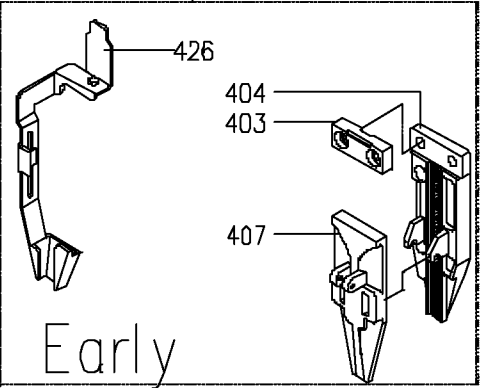

PORTER-CABLE

BN200

BRAD NAILER

Parts List for BN200 Type 1

Item Number	Part Number	Description	Qty Required
99	000000-00	No Longer Available	1
100	883588	WARNING PLATE	1
101	883826	BOLT	10
102	883827	SPRING WASHER	10
103	895706	CAP	1
104	891469	SEAL	1
105	A02160	SPRING	10
106	883831	O-RING	10
107	883832	PISTON	1
108	883833	O-RING	10
109	5140027-36	O-RING	1
110	883835	GASKET	1
111	883836	COLLAR	1
112	883837	O-RING	10
113	883838	O-RING	10
115	000000-00	No Longer Available	1
115	000000-00	No Longer Available	1
115	000000-00	No Longer Available	1
116	883840	O-RING	10
117	000000-00	No Longer Available	1
118	883891	O-RING	10
119	883892	BUMPER	1
120	A08106	DRIVER SEAL	1
121	884169	ROLLED PIN	10
201	883844	SEAL	1
202	894694	TRIGGER VALVE HEAD	1
203	888890	SPRING	10

COPYRIGHT© 2005. All Rights Reserved.

Parts list, pricing, and availability subject to change. Please visit www.dewaltservicenet.com for current parts information.

Parts List for BN200 Type 1

Item Number	Part Number	Description	Qty Required
204	883847	TRIGGER VALVE STEM	1
205	883848	O-RING	10
206	883849	O-RING	10
207	883850	TRIGGER VALVE GUIDE	1
208	890725	URETHANE RETAINER	1
208	883877	E-RING	10
209	883852	SAFETY LEVER	1
210	000000-00	No Longer Available	1
210	000000-00	No Longer Available	1
211	883851	ROLLED PIN	10
212	890724	PIN	10
301	886557	HOUSING W/SOFT GRIP	1
302	884529	O-RING	10
303	883858	END CAP	1
304	883859	MALE QUICK COUPLER	1
403	000000-00	No Longer Available	1
403	000000-00	No Longer Available	1
404	883893	DRIVER GUIDE	1
404	884576	DRIVER GUIDE	1
405	883864	BOLT	10
407	883894	DRIVER GUIDE COVER	1
407	884577	DRIVER GUIDE COVER	1
408	883895	QUICK REL LATCH ASSY	1
409	883896	MAGAZINE	1
410	883897	ROLLED PIN	10
411	884532	BOLT	10
412	883899	MAGAZINE UNIT	1