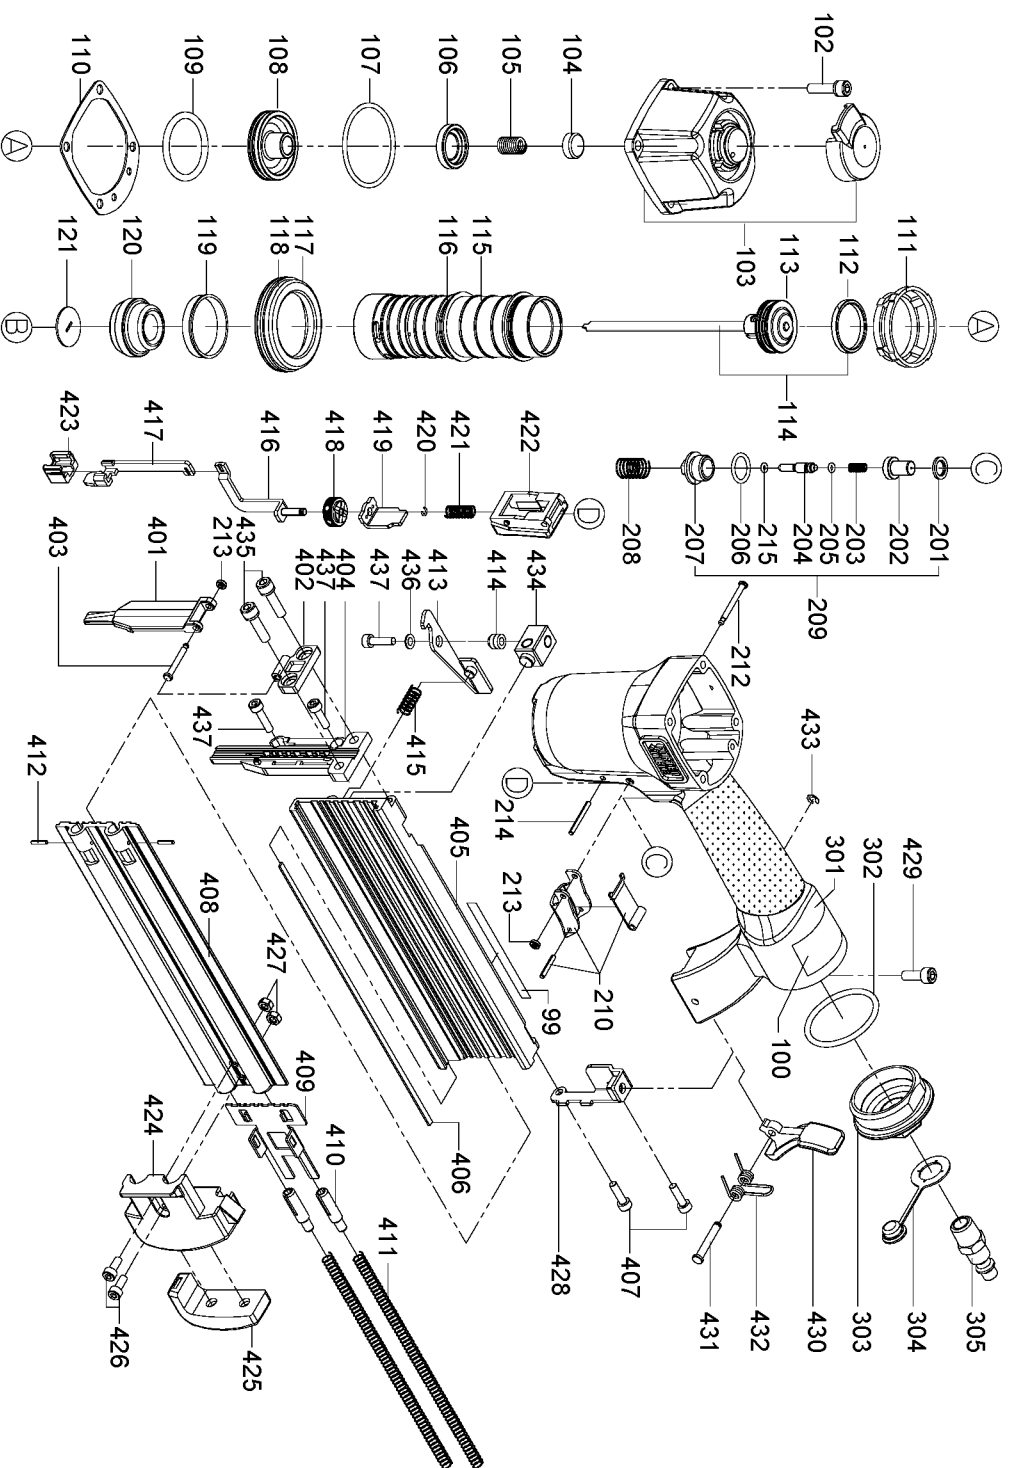

PORTER-CABLE BRAD NAILER

WARNING: Repairs should only be attempted by trained repairmen. Contact the nearest Porter-Cable Service Center or other competent repair center.

BN200A

Parts List for BN200A Type 1

Item Number	Part Number	Description	Qty Required
99	000000-00	No Longer Available	1
100	904673	WARNING LABEL	1
102	894752	BOLT	10
103	A01269	HOUSING CAP	1
103	A01269	HOUSING CAP	1
104	891469	SEAL	1
105	A02160	SPRING	1
106	894737	HEAD VALVE SEAL	1
107	894748	O-RING	1
108	894731	HD. VALVE PISTON	1
109	A00104	O-RING	1
110	894697	GASKET HEAD	1
111	894736	COLLAR	1
112	894734	PISTON RING	1
113	894746	O-RING	1
114	903777	DRIVER MAINT KIT	1
114	903777	DRIVER MAINT KIT	1
114	894690	DRVR UNIT S7 W/O R&P	1
115	A00972	CYLINDER	1
116	894893	O-RING	1
117	894733	CYLINDER SPACER	1
118	883924	O-RING	1
119	894735	CYL CHECK SEAL	1
120	898483	BUMPER	1
121	894760	DRIVER GUIDE	1
201	883844	SEAL	1
202	894694	TRIGGER VALVE HEAD	1

COPYRIGHT© 2005. All Rights Reserved.

Parts list, pricing, and availability subject to change. Please visit www.dewaltservicenet.com for current parts information.