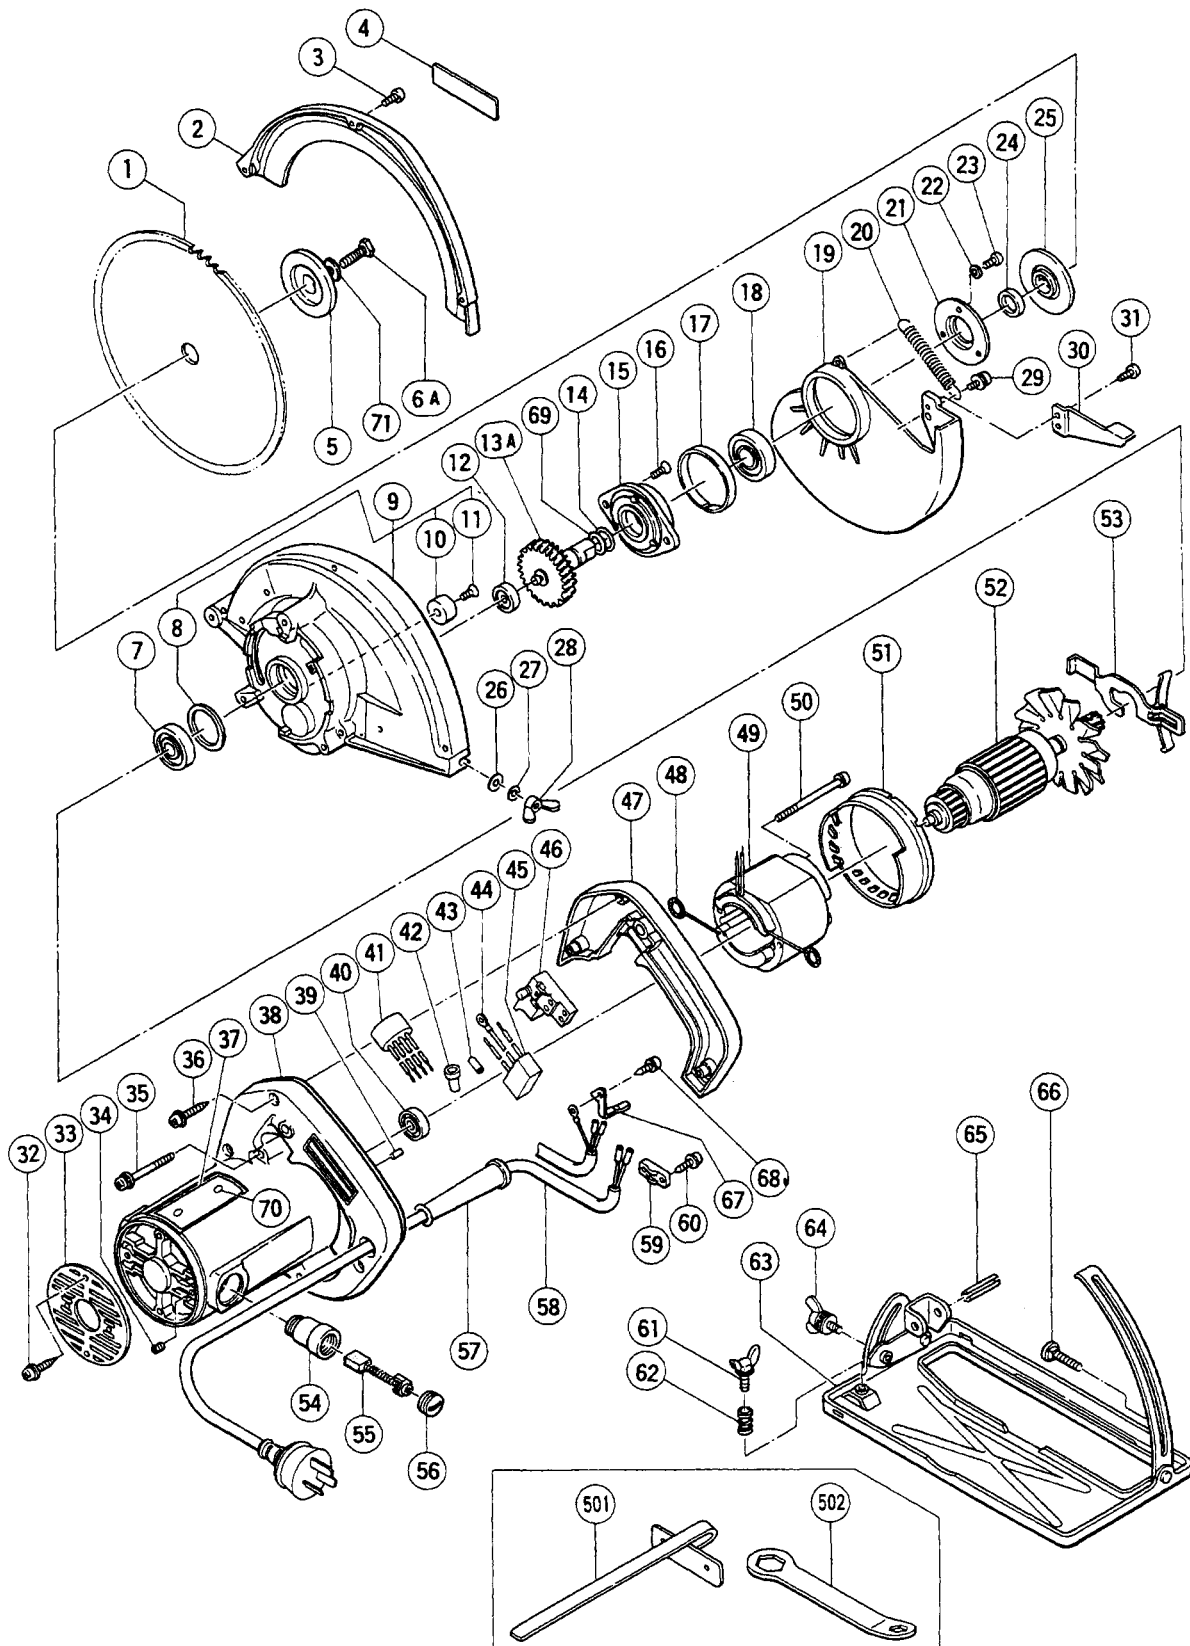

# HITACHI

LIST NO. 0579

## ELECTRIC TOOL PARTS LIST

■ CIRCULAR SAW  
Model C 7SC

1995 · 10 · 19  
(E2)

## PARTS

C 7SC

ITEM NO.	CODE NO.	DESCRIPTION	NO. USED	REMARKS
* 1	879-139	SAW BLADE (COMBINATION) 185MM - D19 HOLE	1	
* 1		TCT SAW BLADE 185MM - D16 HOLE - NT 16	1	FOR USA
2	990-095	SAW COVER ASS'Y	1	INCLUD.4
3	949-219	MACHINE SCREW M4X16 (10 PCS.)	3	
4		HITACHI LABEL	1	
5	957-064	WASHER (B)	1	
6A	311-196	BOLT M8	1	
7	600-1VV	BALL BEARING 6001VVCMP2L	1	
8	958-130	RUBBER RING	1	
9	306-913	GEAR COVER ASS'Y	1	INCLUD.8,10,11
10	961-729	CUSHION	1	
11	949-794	FLAT HD. SCREW M6X20 (10 PCS.)	1	
12	954-612	METAL	1	
* 13A	311-195	SPINDLE GEAR	1	
* 13A	311-198	SPINDLE GEAR	1	FOR USA
14	873-095	O - RING (P - 18)	1	
15	940-867	BEARING HOLDER	1	
16	990-299	SEAL LOCK FLAT HD. SCREW M5X10	2	
17	961-807	BUSHING	1	
18	620-2VV	BALL BEARING 6202VVCMP2S	1	
19	990-097	SAFETY COVER	1	
20	957-062	RETURN SPRING	1	
21	940-868	BEARING CAP	1	
22	949-453	SPRING WASHER M4 (10 PCS.)	3	
23	949-216	MACHINE SCREW M4X10 (10 PCS.)	3	
24	961-366	DISTANCE PIECE	1	
* 25	963-757Z	WASHER (A)	1	
* 25	990-099	WASHER (A)	1	FOR D16 HOLE FOR USA
26	949-425	WASHER M6 (10 PCS.)	1	
27	949-455	SPRING WASHER M6 (10 PCS.)	1	
28	949-313	WING NUT M6 (10 PCS.)	1	
29	986-723	MACHINE SCREW (W/WASHERS) M4X8	1	
30	990-098	LEVER	1	
31	949-215	MACHINE SCREW M4X8 (10 PCS.)	1	
32	930-446	TAPPING SCREW (W/WASHER) D4X16	2	
33	990-093	TAIL COVER	1	
34	962-782	HEX. SOCKET SET SCREW M5X6	2	
35	302-434	MACHINE SCREW (W/WASHERS) M5X45 (BLACK)	3	
36	956-636	TAPPING SCREW (W/WASHER) D4X25	3	
* 37		NAME PLATE	1	
* 37		NAME PLATE	1	FOR USA
* 38	954-580H	HOUSING ASS'Y (GREEN)	1	INCLUD.34,54
* 38	309-715	HOUSING ASS'Y	1	INCLUD.34,54 FOR USA
39	931-701	BEARING LOCK	1	
40	608-VVM	BALL BEARING 608VVMC2EPS2L	1	
* 41	980-685	CHOKE COIL	1	FOR NZL
* 42	959-140	CONNECTOR 50091 (10 PCS.)	2	
* 43	981-373	TUBE (D)	2	
* 44	938-108	TERMINAL	1	FOR NZL
* 45	994-273	NOISE SUPPRESSOR	1	FOR NZL
* 46	963-756Z	SWITCH (2P PILLAR TYPE) W/SAFETY LOCK	1	