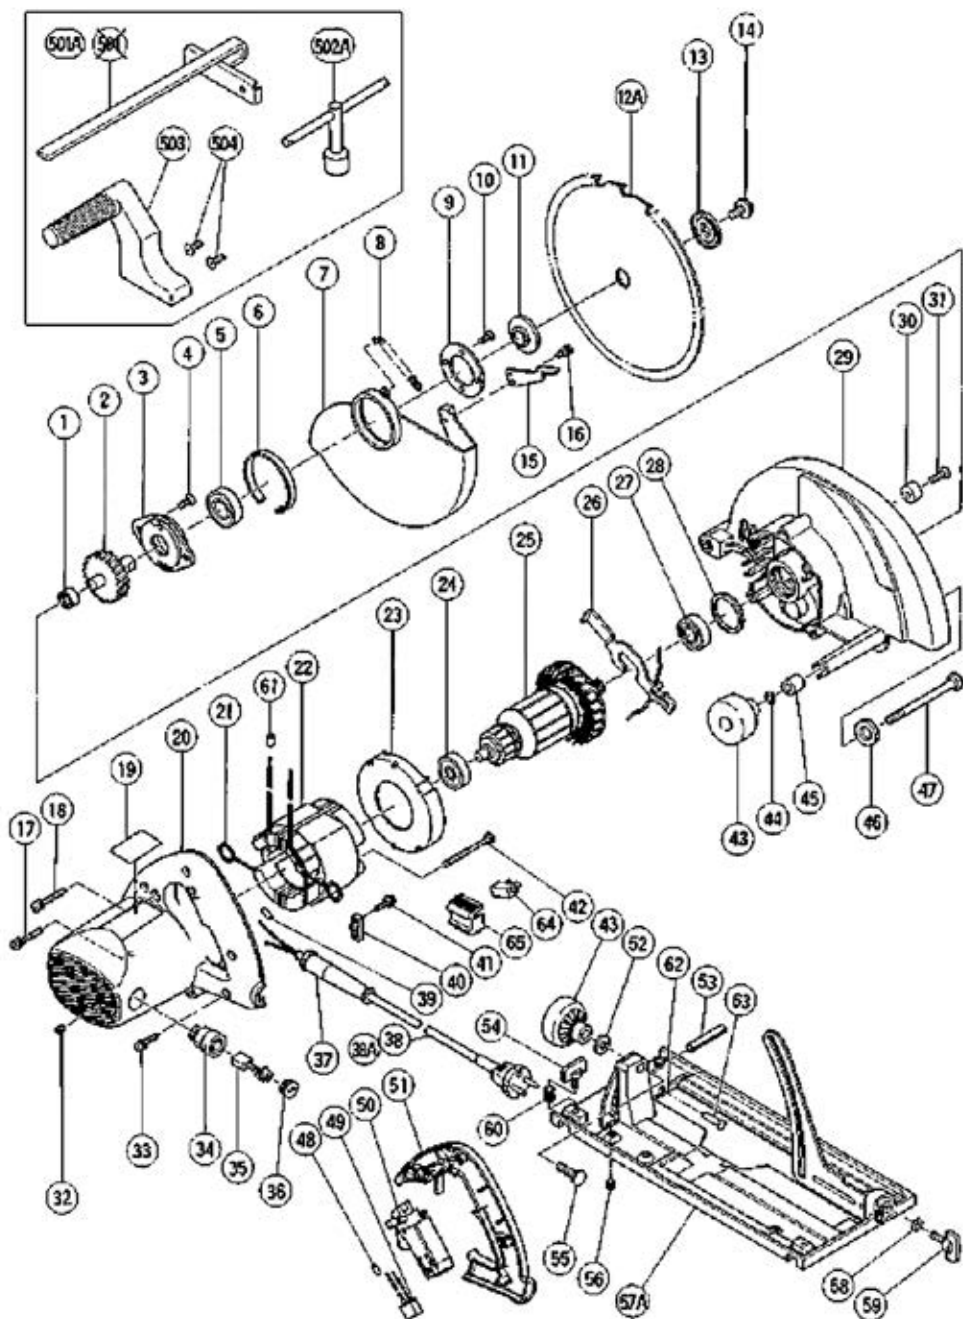

## ELECTRIC TOOL PARTS LIST

■ CIRCULAR SAW

1998-1-20

Model C 9

(E3)

Ref	Model	Product Name	Qty
1	673002	NEEDLE BEARING G18SE2/G23SC2	1
2	303789	n/a	1
3	303790	n/a	1
4	303797	n/a	2
5	6203VV	BALL BEARING 6203VVCMP52L H65	1
6	998887	n/a	1
7	303905	n/a	1
8	303906	n/a	1
9	303804	n/a	1
10	992013	FLAT HD SCREW M5x14 C7SB C8	2
11	302443	WASHER (A) C7BD/C7SB/C8/C7YA	1
11	303365	n/a	1
12	303809A	n/a	1
12	314903	n/a	1
13	302423	WASHER (B) C7BD C7SB C8 C7YA	1
14	302427	FLANGE BOLT M8x15.5 C7SB/BD/C8	1
15	302464	n/a	1
16	986662	MACHINE SCREWS w/washers M4x10	1
17	303796	n/a	1
20	303808	n/a	1
20	303807	n/a	1
21	937623	BRUSH TERMINAL C8 C7SB/2 H55SC	2
22	340226D	n/a	1
22	340226M	n/a	1
22	340226F	n/a	1

Ref	Model	Product Name	Qty
22	340226C	n/a	1
22	340226L	n/a	1
23	303794	n/a	1
24	6300VV	BALL BEARING 6300VVCMP52L	1
25	360213E	n/a	1
25	360213C	n/a	1
25	360213F	n/a	1
25	360213D	n/a	1
26	303793	n/a	1
27	6202VV	BALL BEARING 6202VVCMP52L P12R	1
28	303792	RUBBER RING C7BD2 C10FCE2	1
30	961729	CUSHION C7BD C7SB C7SC C8 C7YA	1
31	949794	FLAT HD SCREW M6x20 C7SB 10PS	1
32	938477	HEX SOCKET SET SCREW M5x8 C7SB	2
33	301653	TAP SCREW w/FLANGE D4x20 C7SB	4
34	983362	BRUSH HOLDER C7BD C7SB C8	2
35	999038	Carbon Brush (pair) TR12	2
36	961781	BRUSH CAP C7BD C7SB C8 CR10V	2
37	940778	CORD ARMOR D10.7 C10FA C15FB	1
37	958049	CORD ARMOR D8.2 SAT180 SP18V	1
38	500201Z	n/a	1
38	500242Z	CORD C15FB CC12Y M12V	1
38	500435Z	n/a	1
38	500214Z	n/a	1
38	500420Z	n/a	1