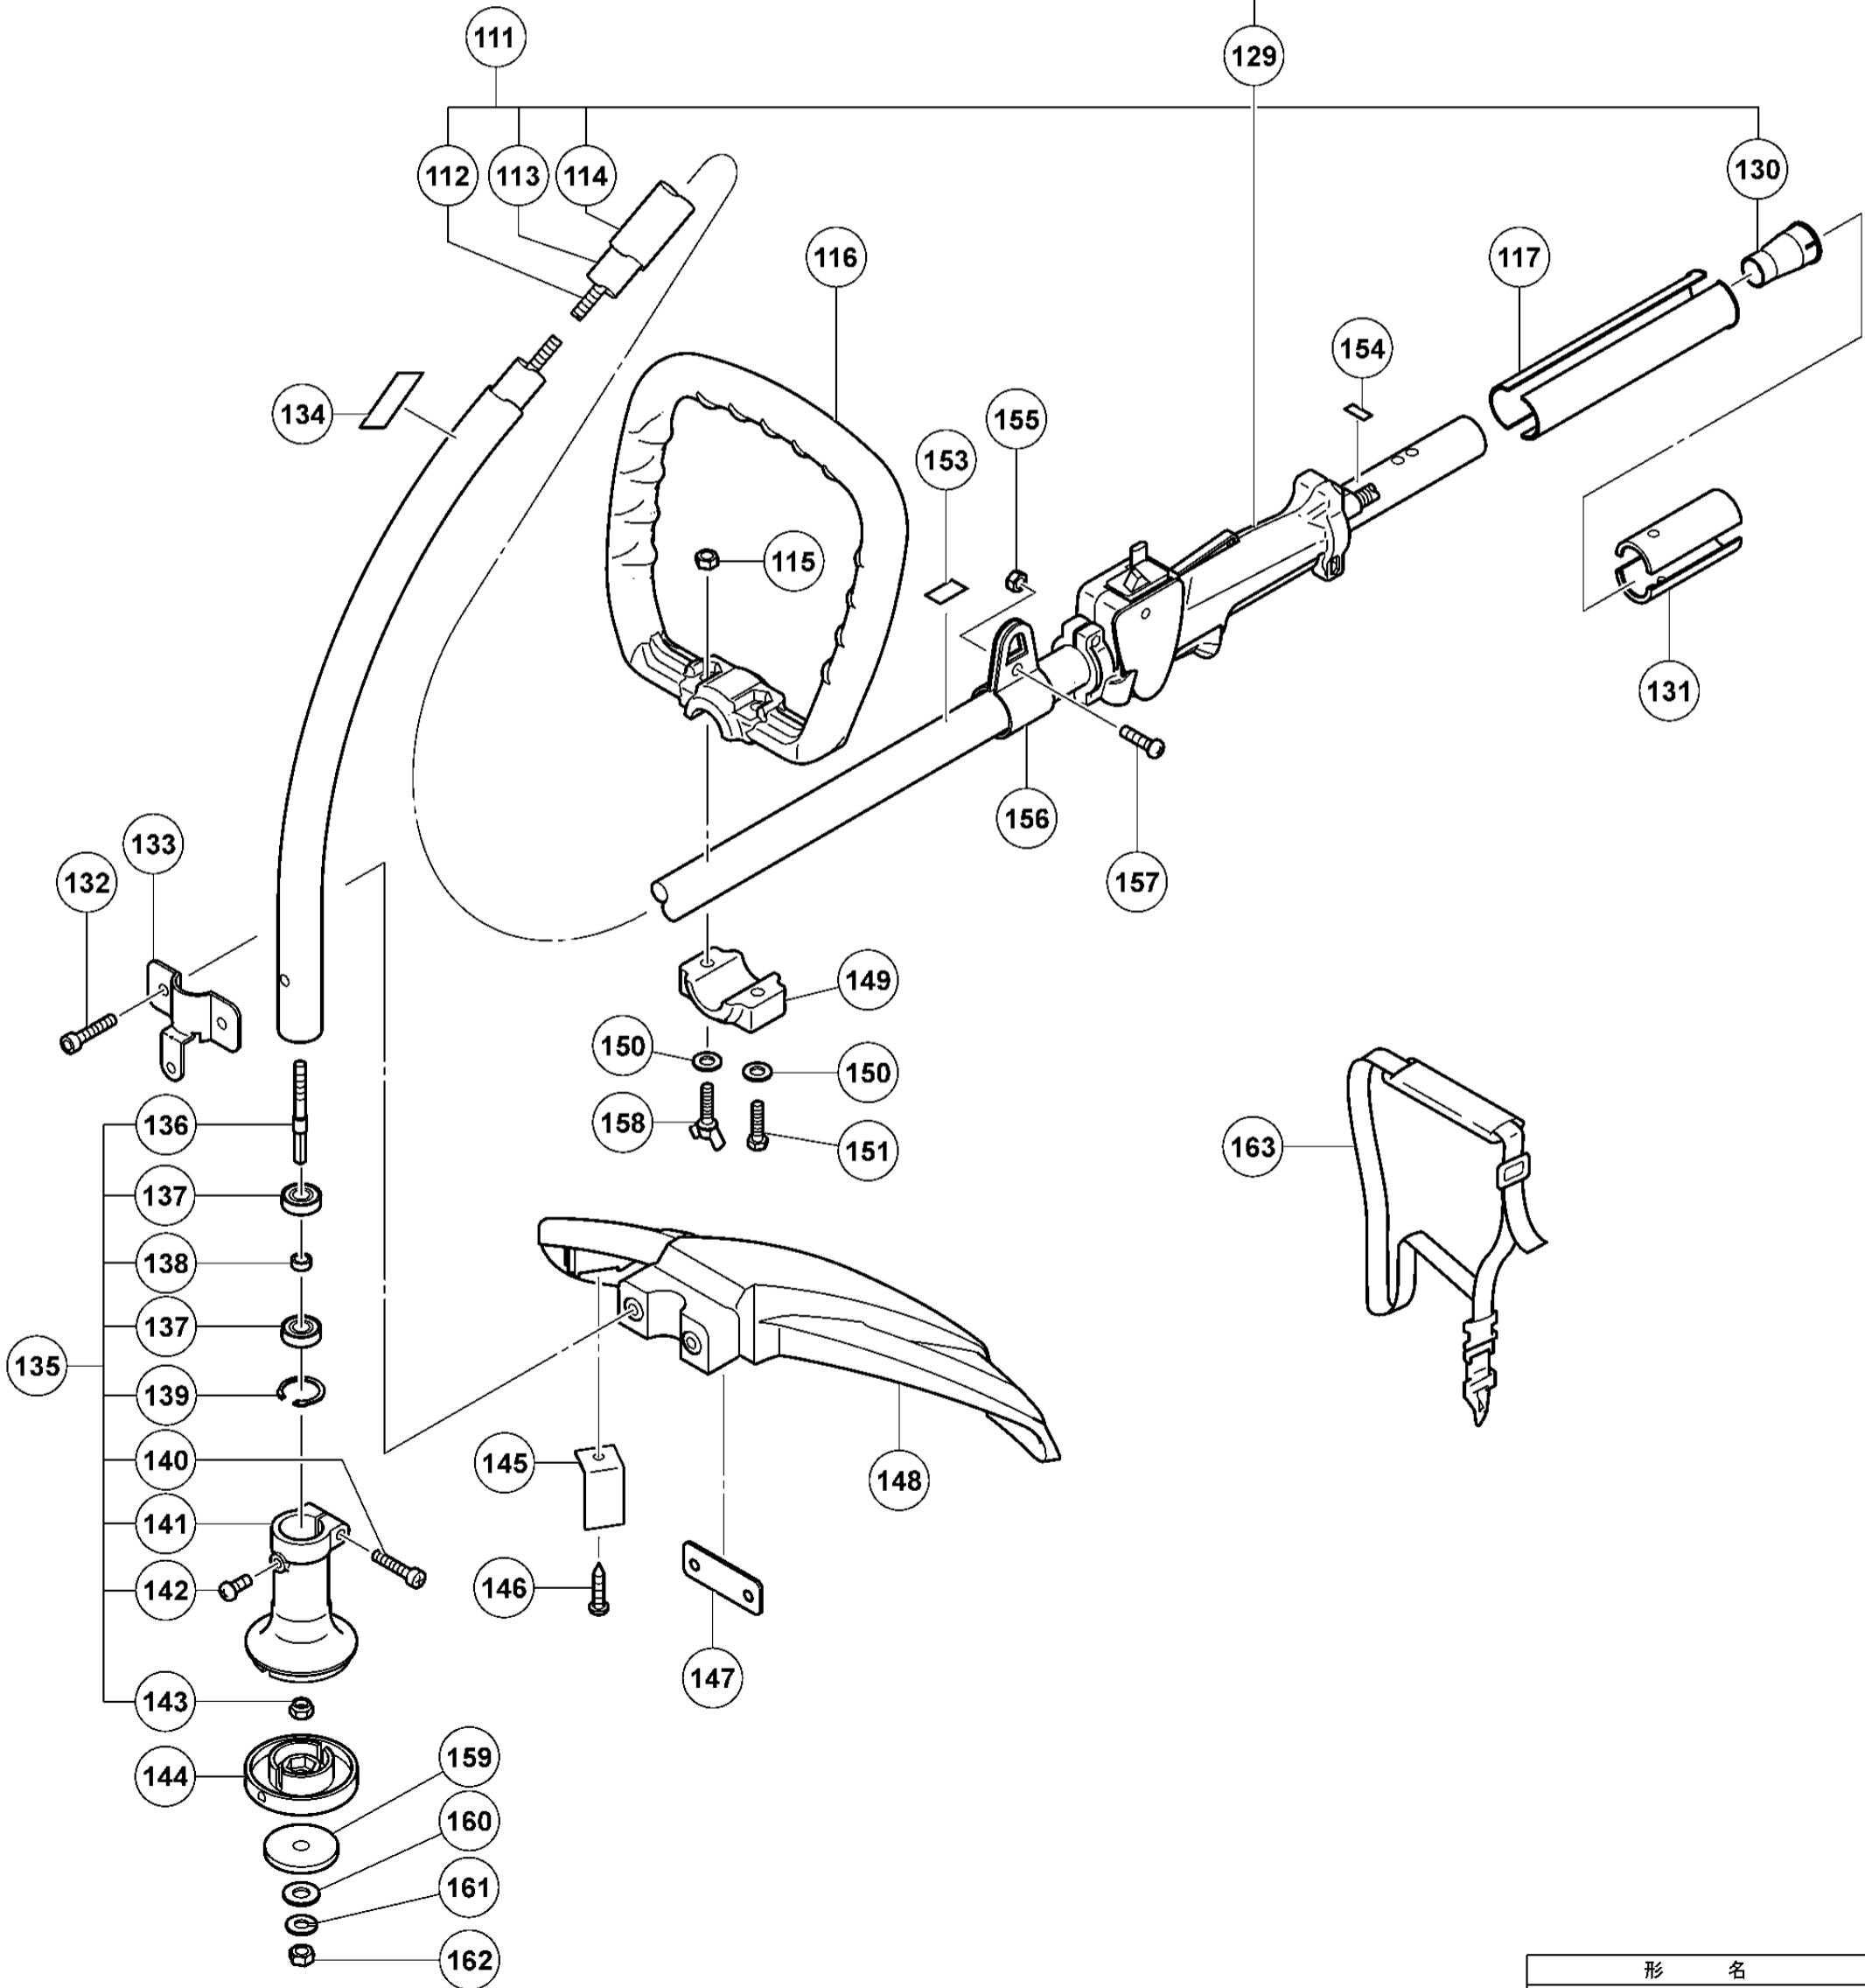

ENGINE-1

ENGINE-2

RECOIL STARTER

OPERATION PIPE

形名
CG24EKB(3/4)

CARBURETOR

FUEL TANK

NYLON HEAD