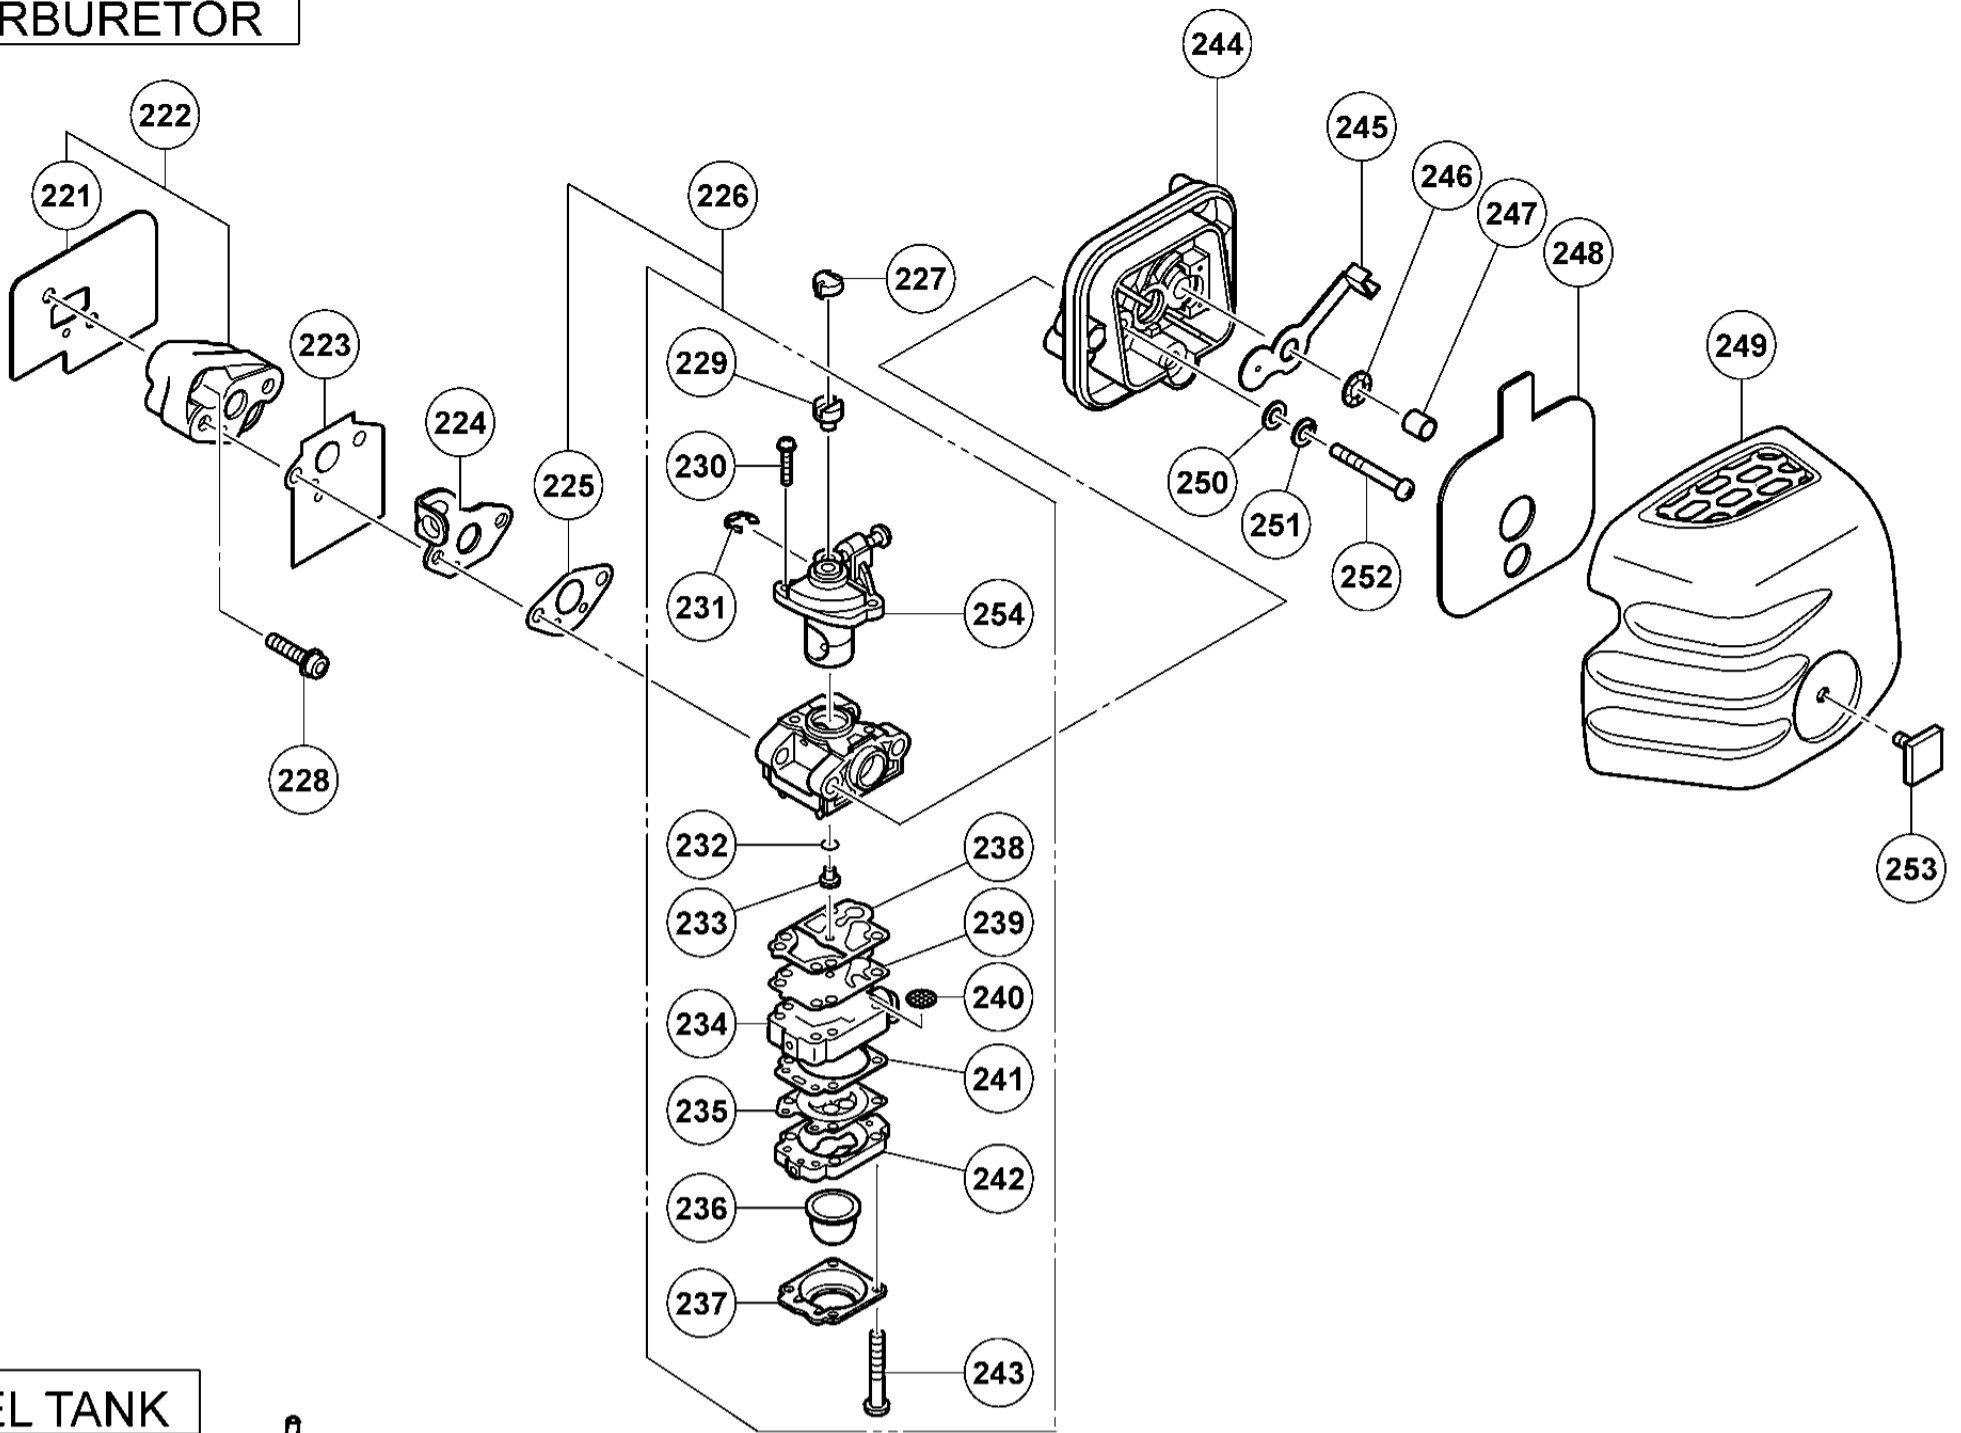

ENGINE-1

ENGINE-2

RECOIL STARTER

OPERATION PIPE

形名
CG24EKB(3/4)

CARBURETOR

FUEL TANK

NYLON HEAD