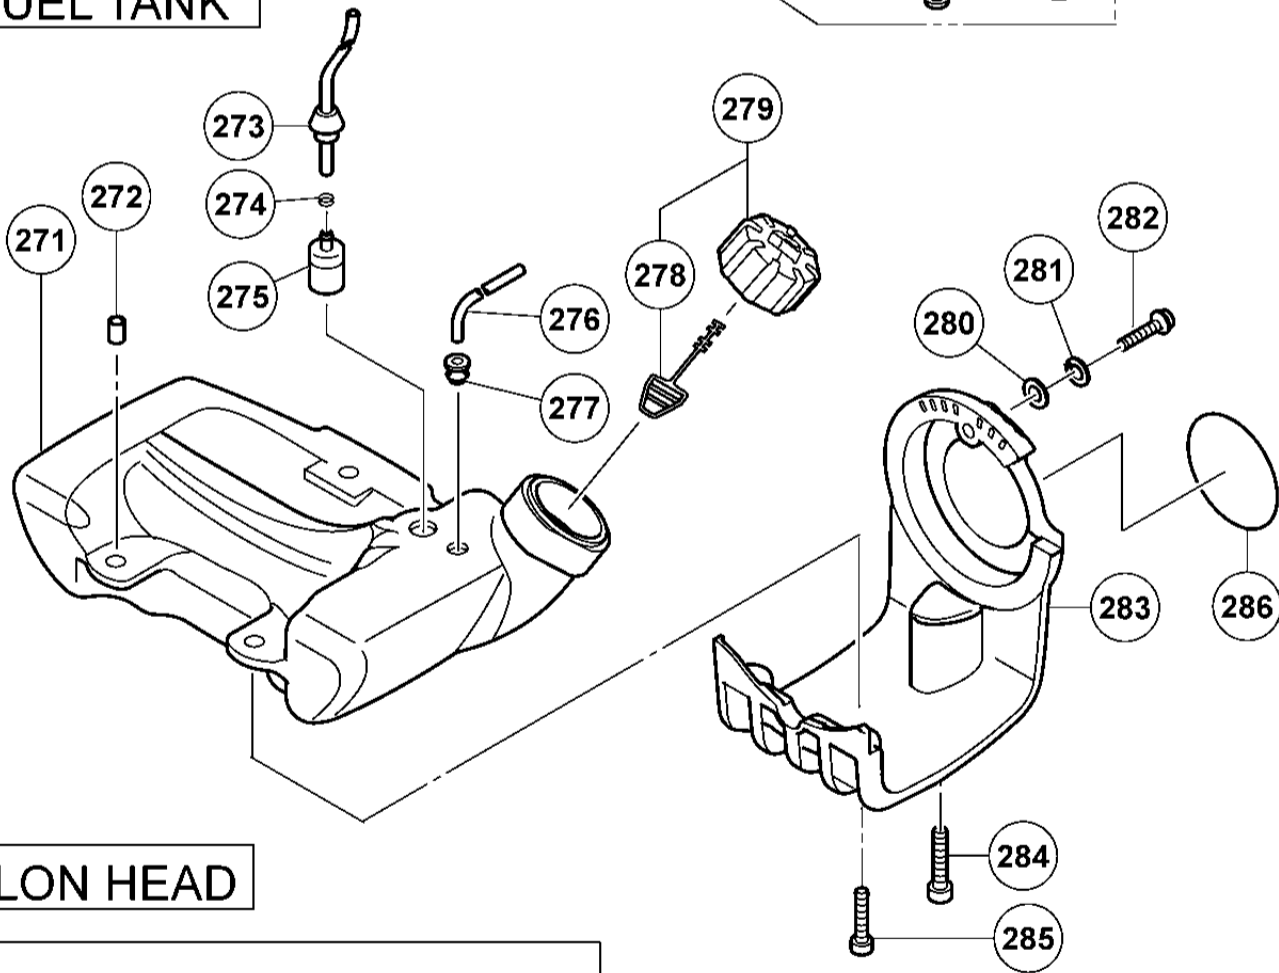

ENGINE-1

ENGINE-2

RECOIL STARTER

OPERATION PIPE

形名
CG24EKB(3/4)

CARBURETOR

FUEL TANK

NYLON HEAD