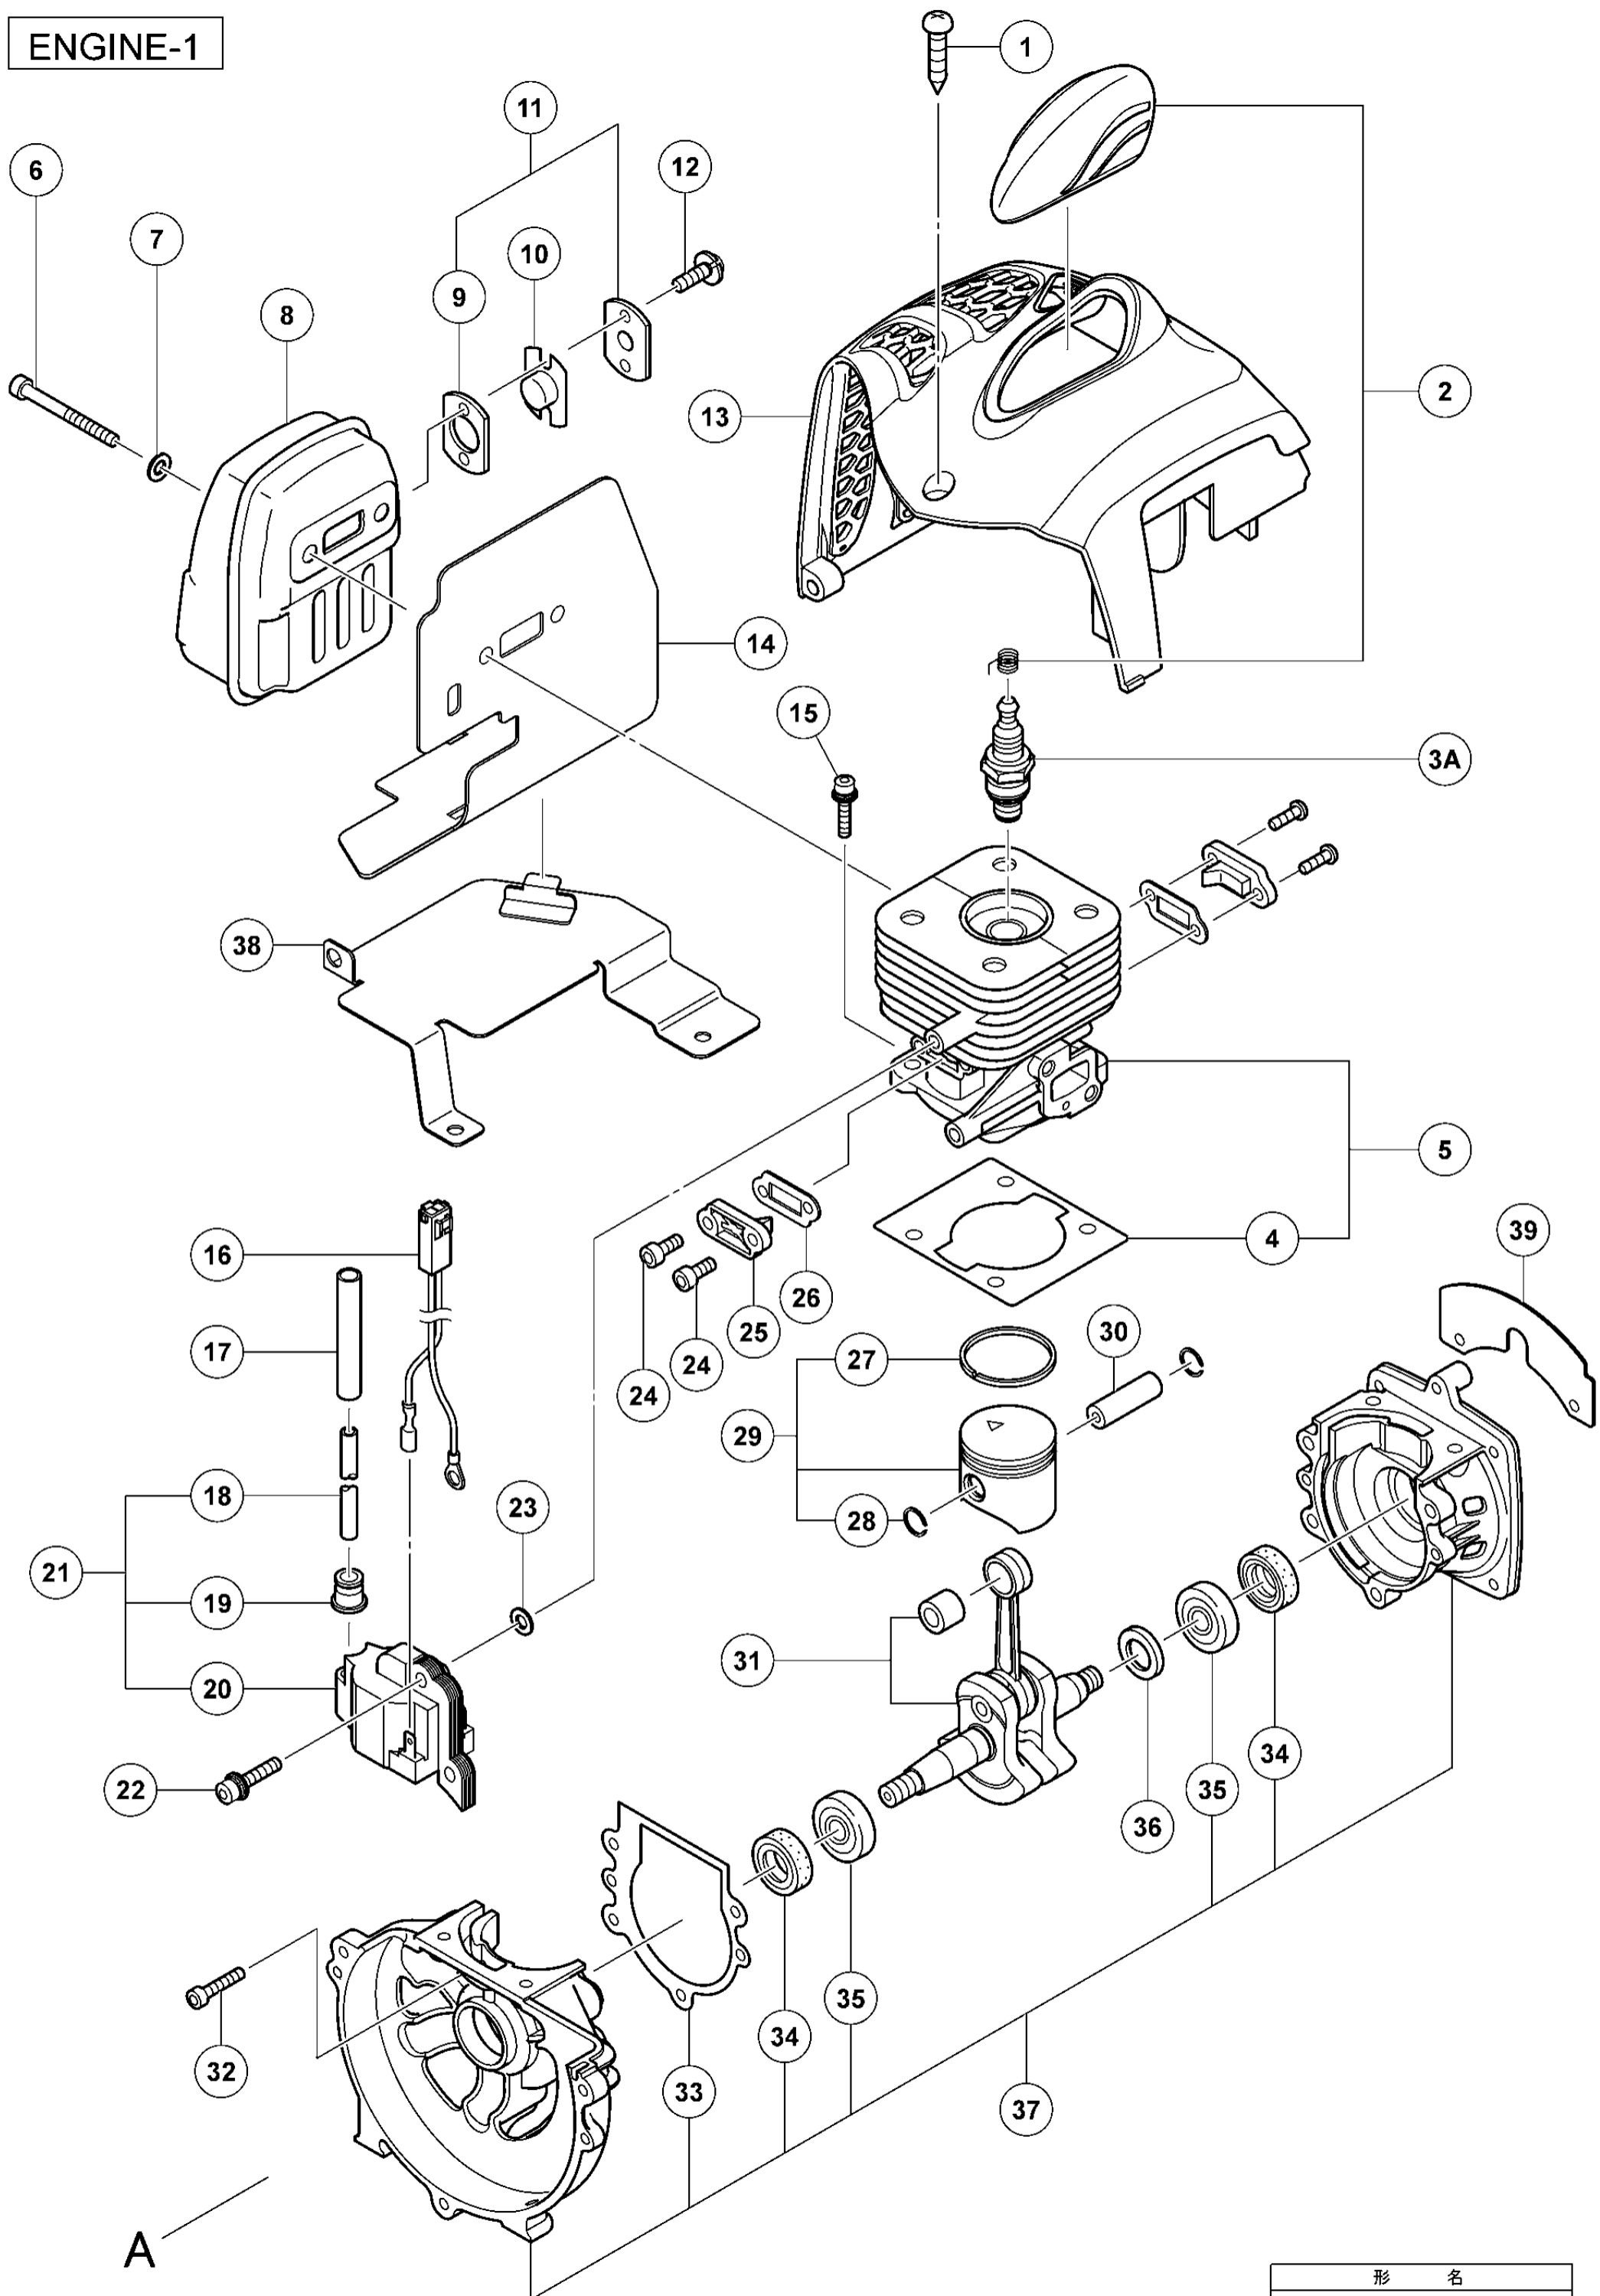

ENGINE-1

ENGINE-2

RECOIL STARTER

OPERATION PIPE

形名
CG24EKB(3/4)

CARBURETOR

FUEL TANK

NYLON HEAD