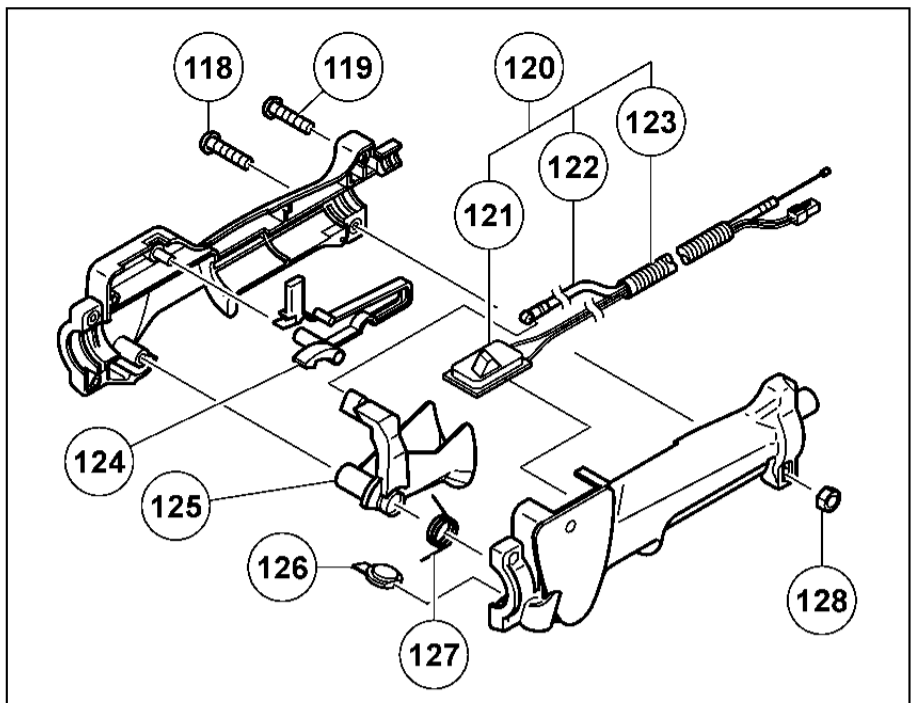

ENGINE-1

ENGINE-2

RECOIL STARTER

OPERATION PIPE

形名
CG24EKB(3/4)

CARBURETOR

FUEL TANK

NYLON HEAD