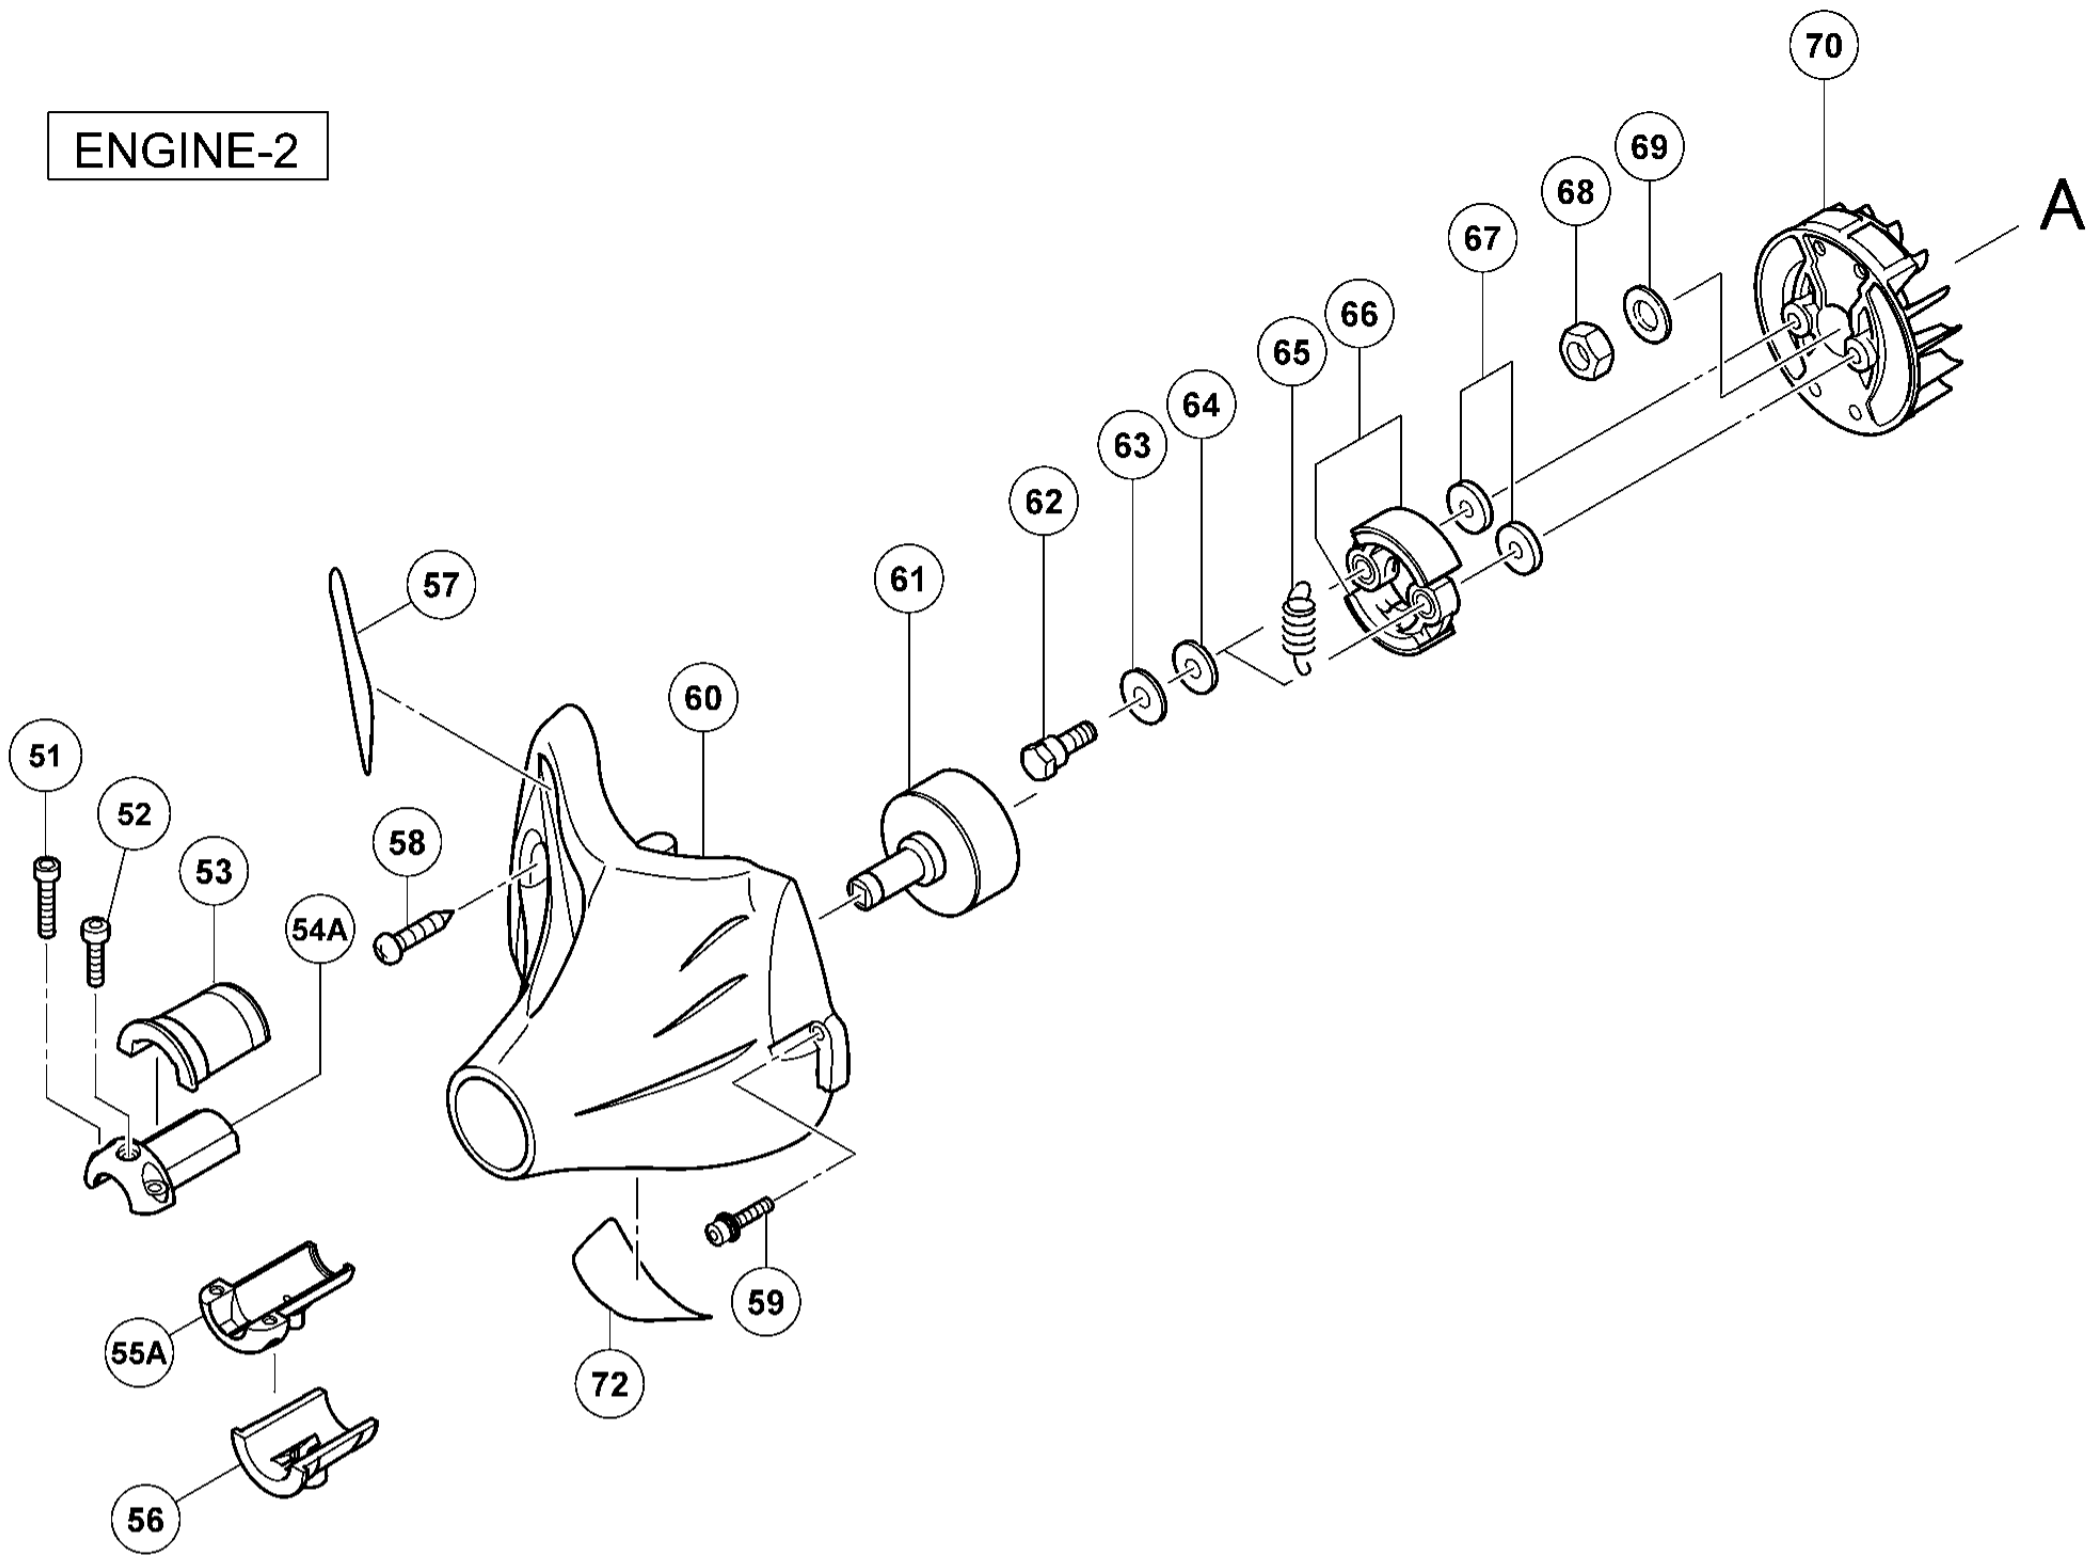

ENGINE-1

ENGINE-2

RECOIL STARTER

OPERATION PIPE

形名
CG24EKB(3/4)

CARBURETOR

FUEL TANK

NYLON HEAD