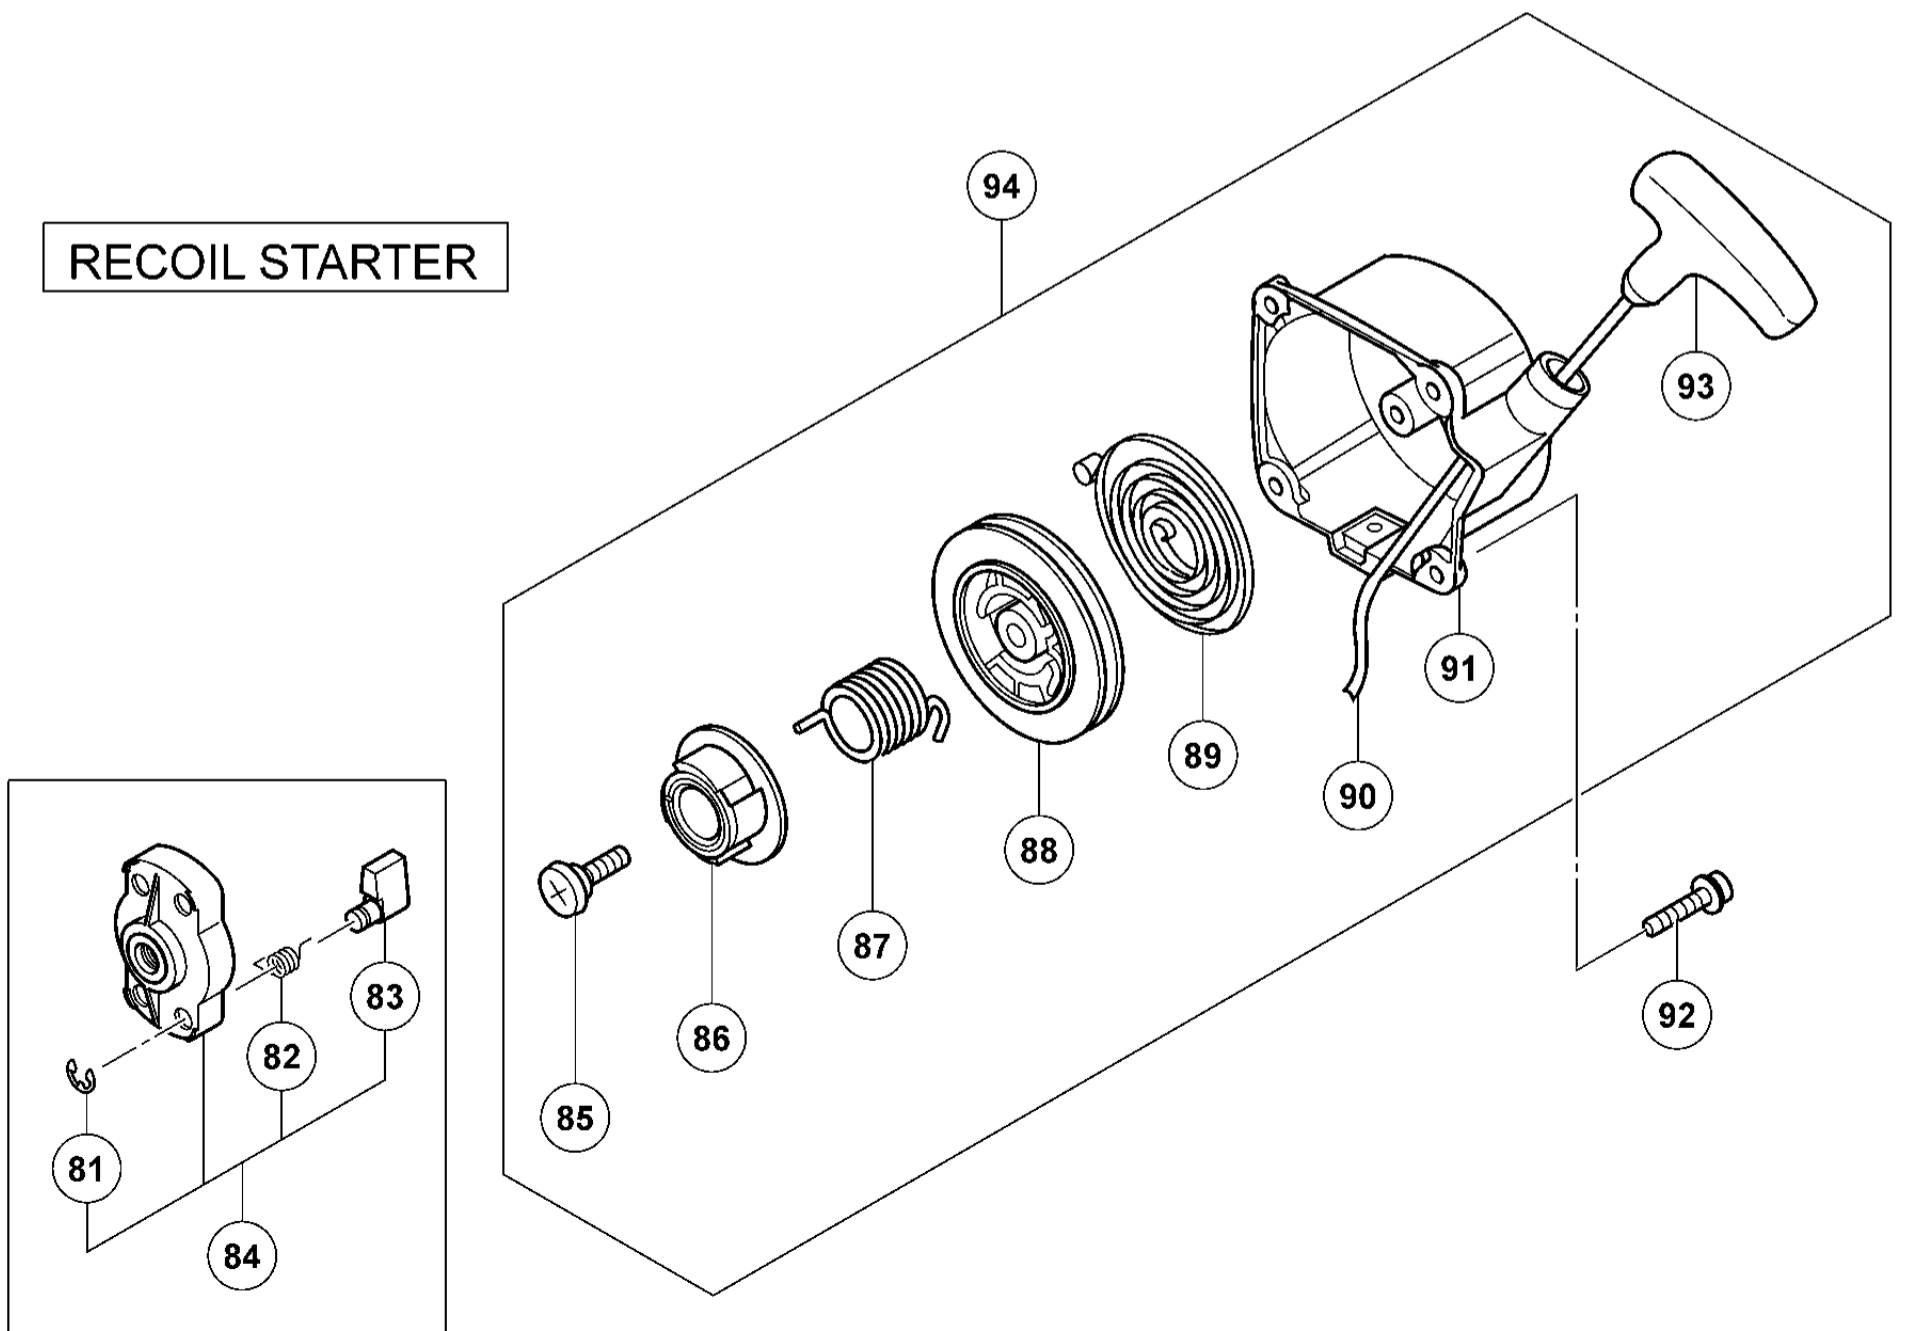

ENGINE-1

ENGINE-2

RECOIL STARTER

OPERATION PIPE

形名
CG24EKB(3/4)

CARBURETOR

FUEL TANK

NYLON HEAD