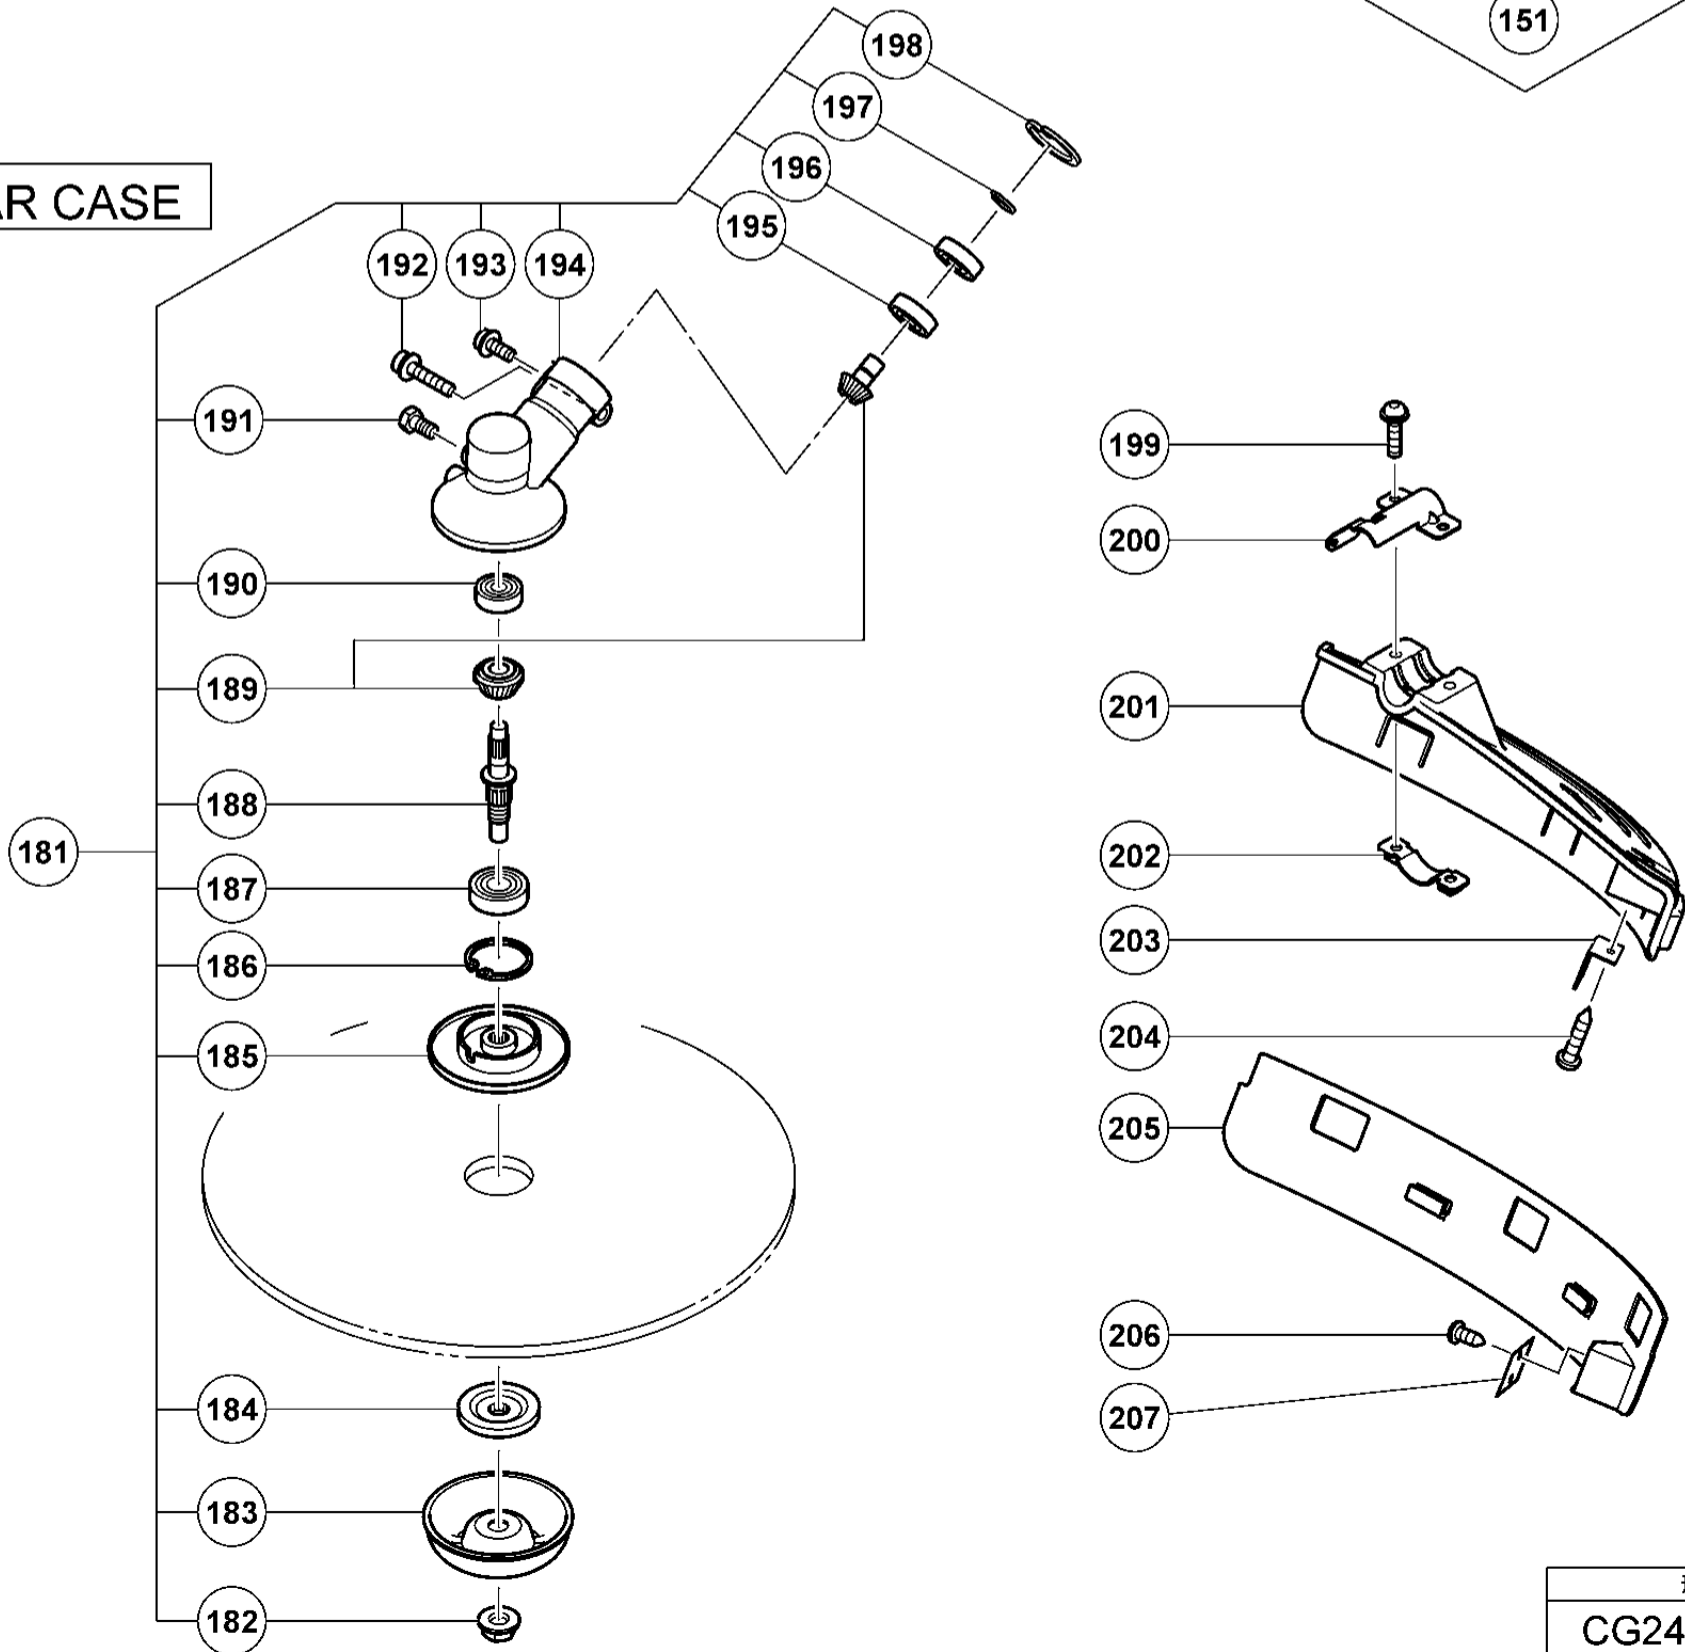

ENGINE-1

A

ENGINE-2

RECOIL STARTER

形名  
CG24EKD(2/4)

OPERATION PIPE

GEAR CASE

# CARBURETOR

# FUEL TANK

# NYLON HEAD

形名  
CG24EKD(4/4)