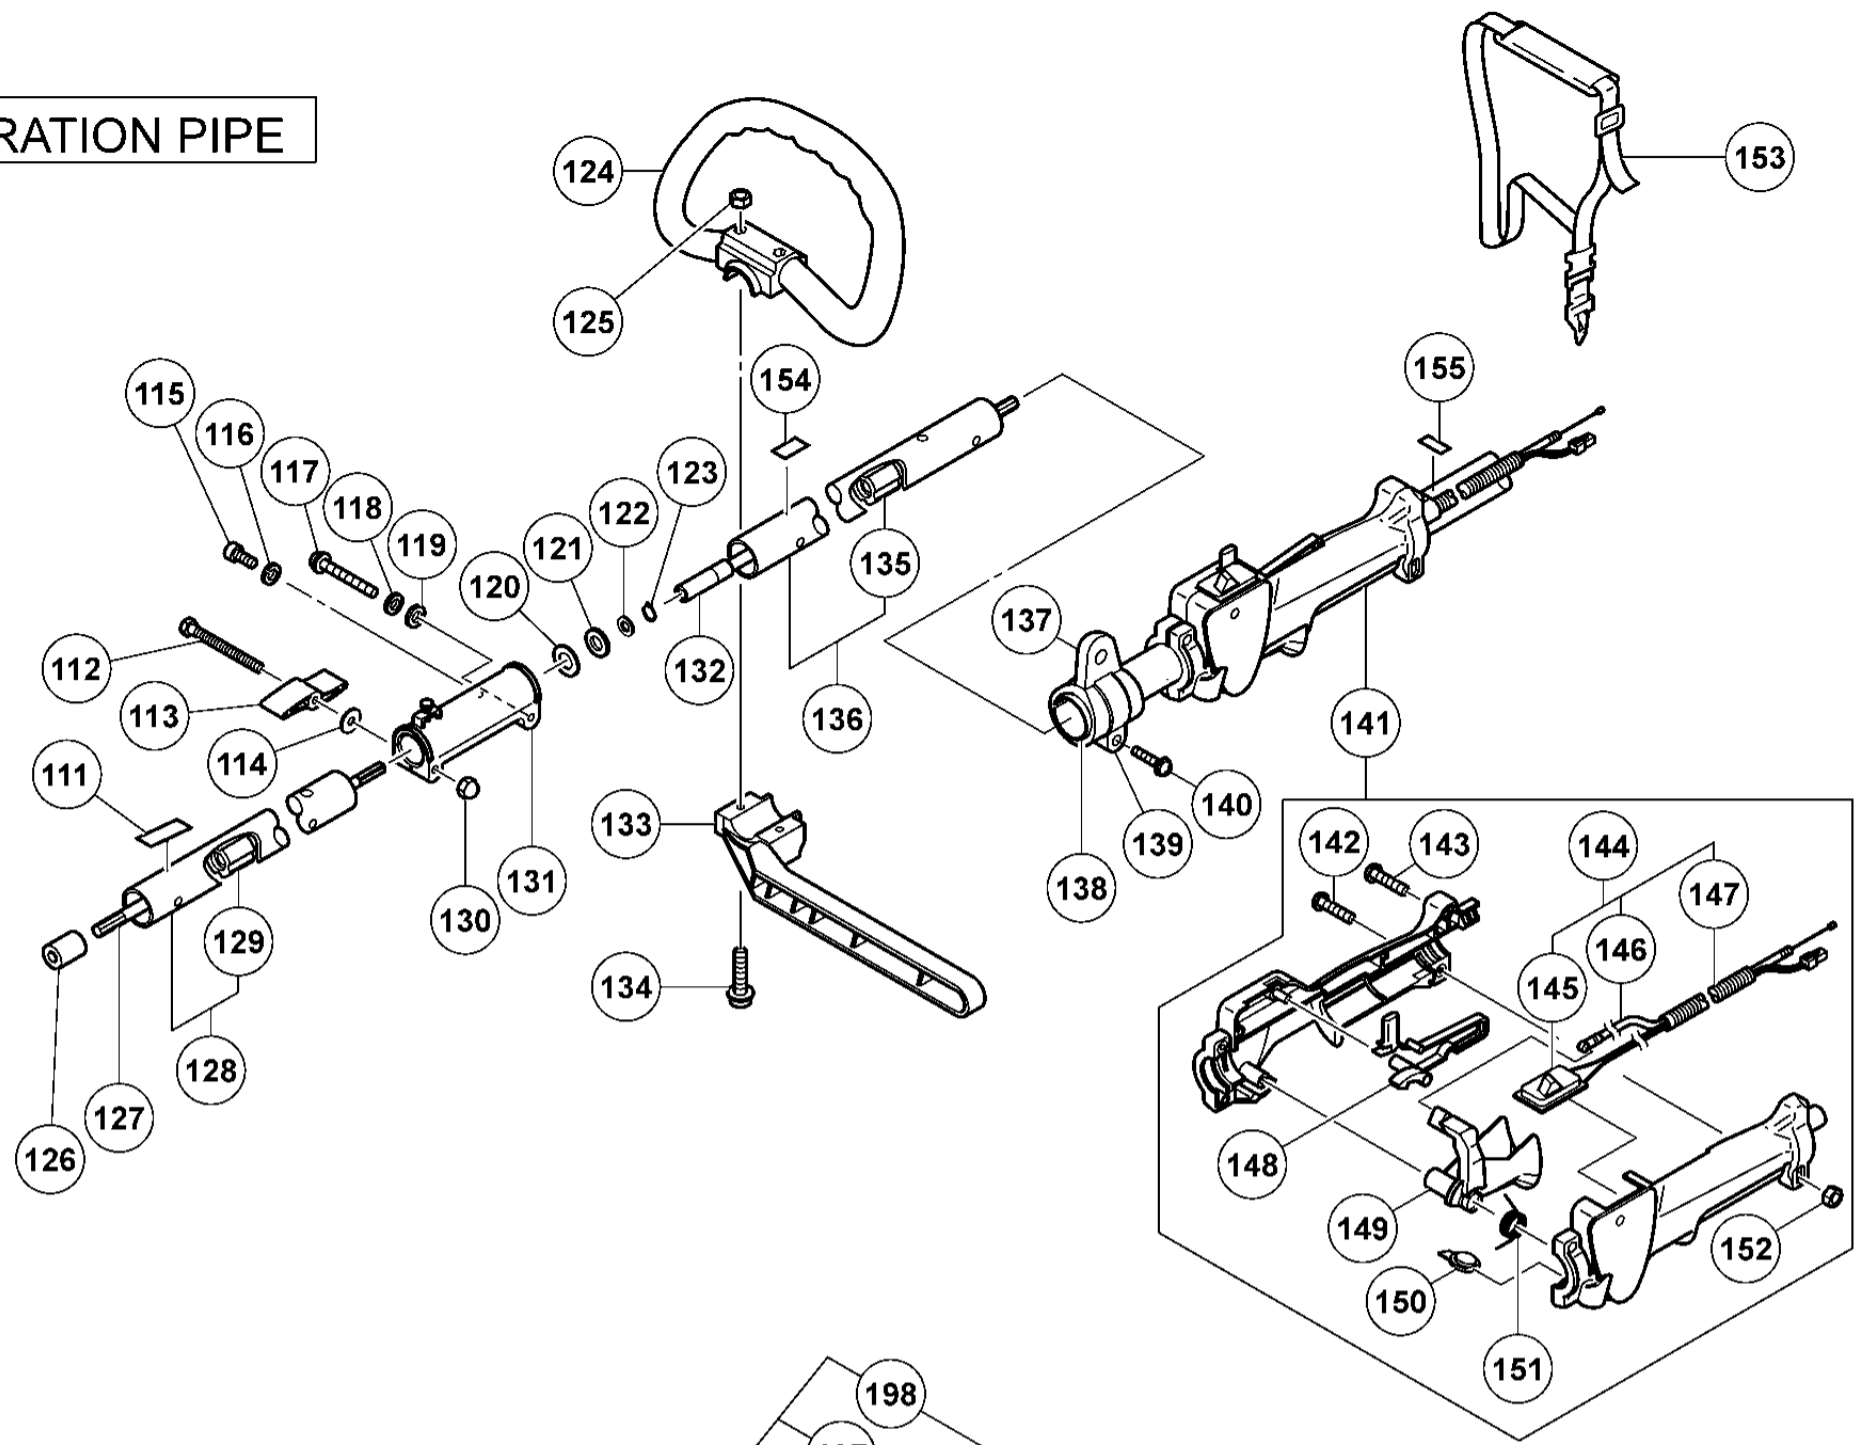

ENGINE-1

A

ENGINE-2

RECOIL STARTER

形名  
CG24EKD(2/4)

OPERATION PIPE

GEAR CASE

# CARBURETOR

# NYLON HEAD

形名  
CG24EKD(4/4)