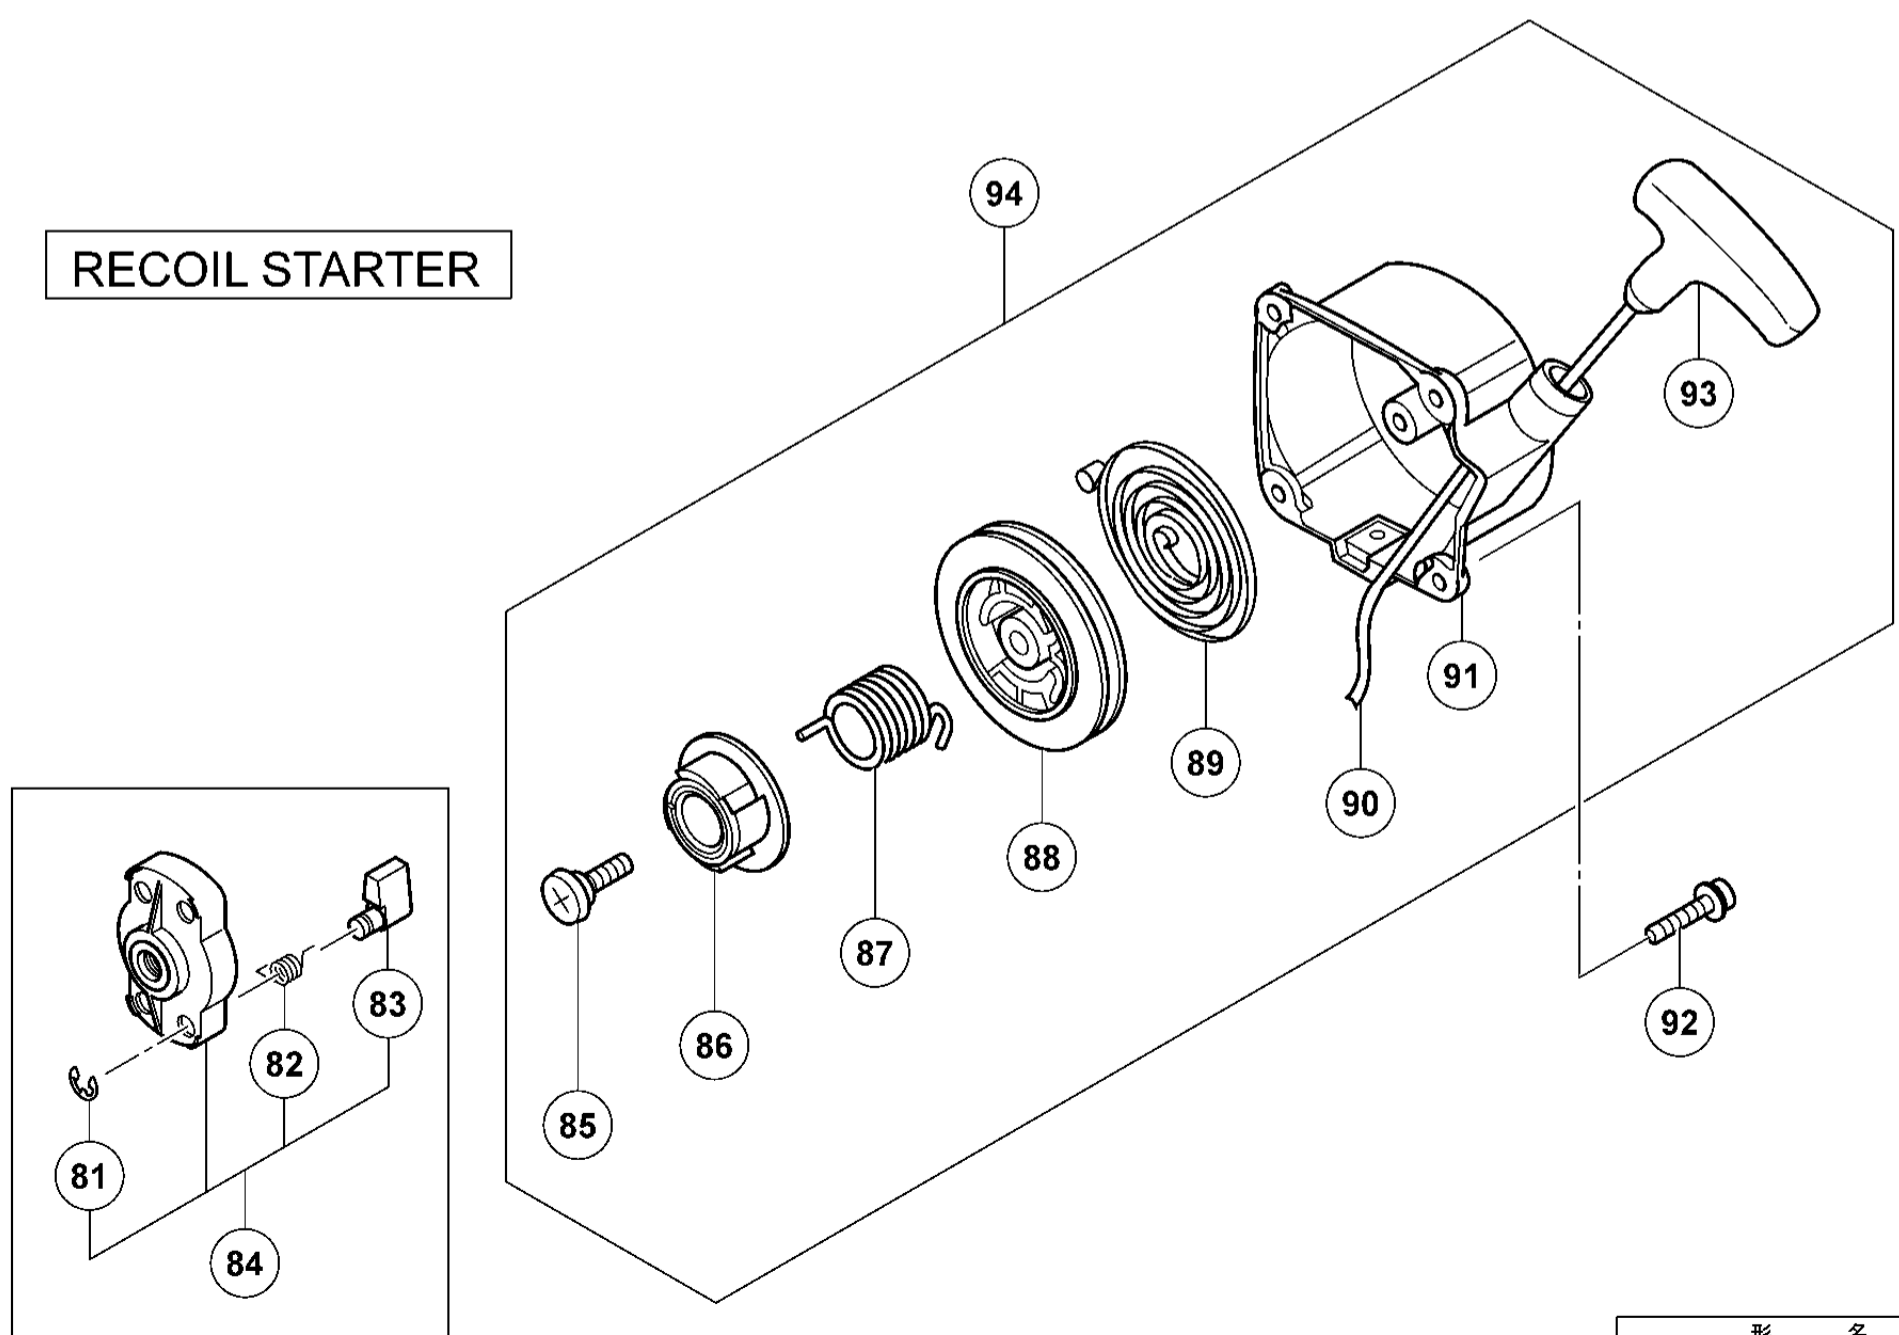

ENGINE-1

A

ENGINE-2

RECOIL STARTER

形名  
CG24EKD(2/4)

OPERATION PIPE

GEAR CASE

# CARBURETOR

# NYLON HEAD

形名  
CG24EKD(4/4)