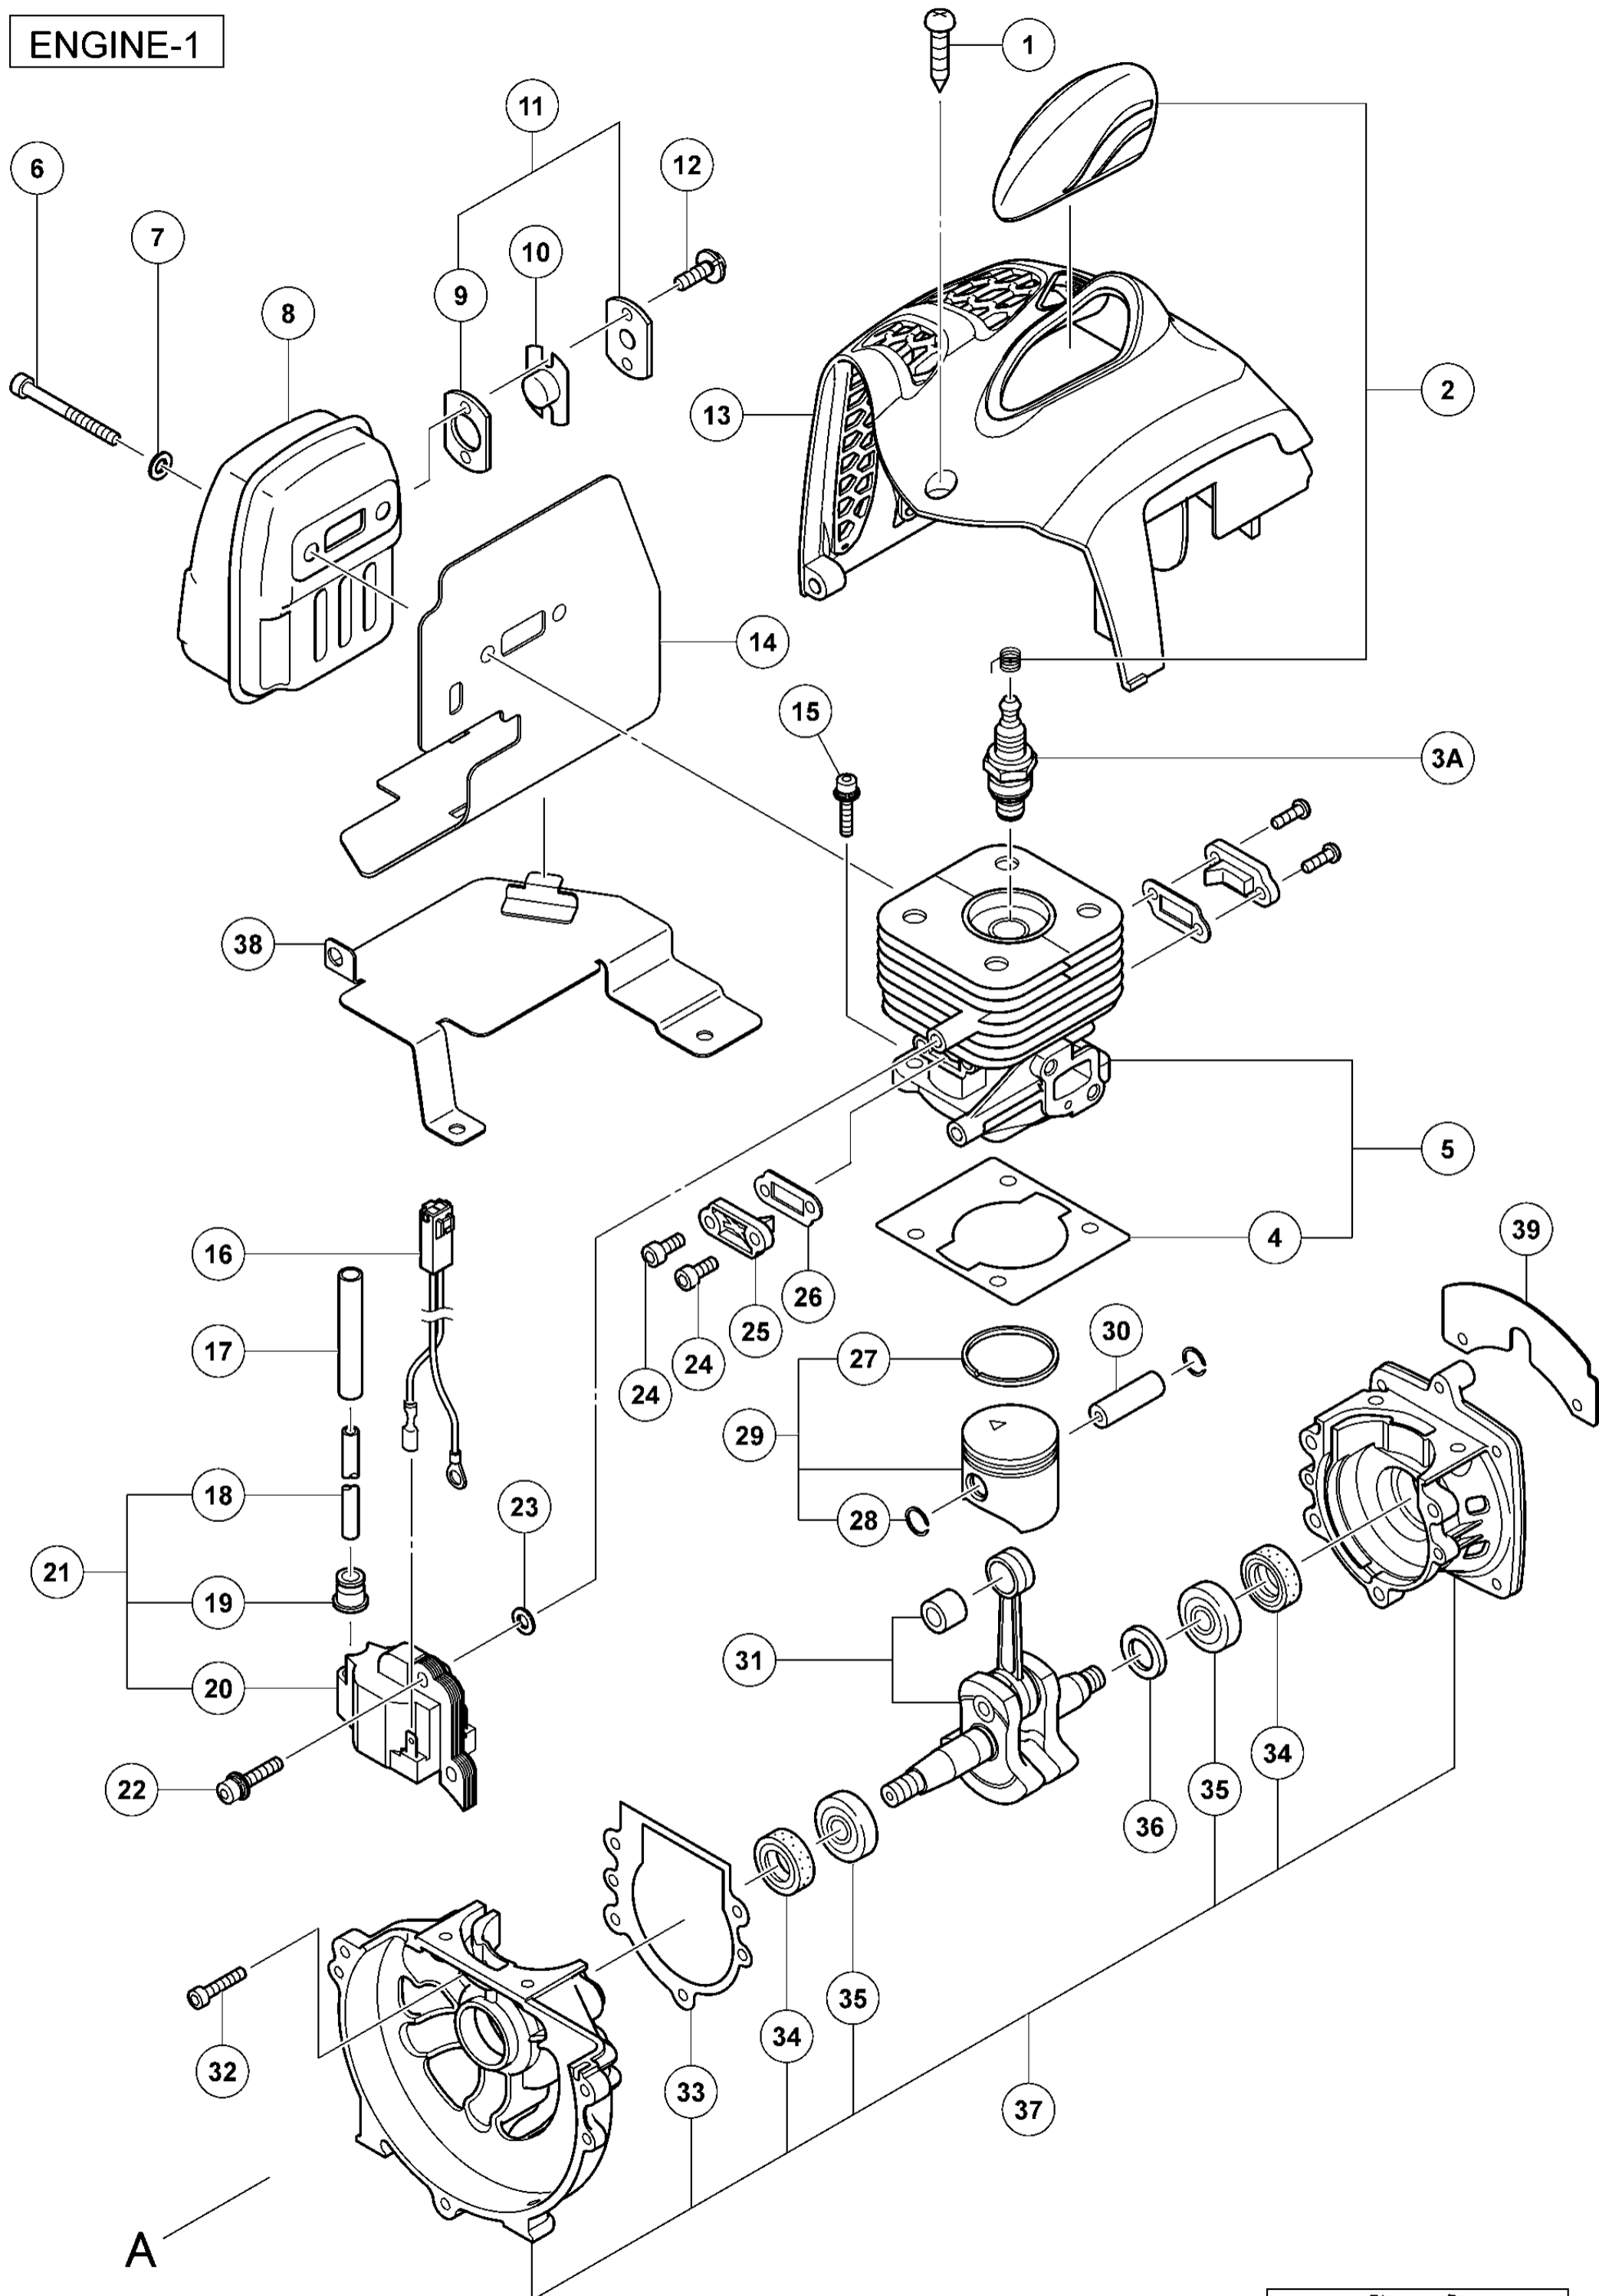

ENGINE-1

A

ENGINE-2

RECOIL STARTER

形名  
CG24EKD(2/4)

OPERATION PIPE

GEAR CASE

# CARBURETOR

# NYLON HEAD

形名  
CG24EKD(4/4)