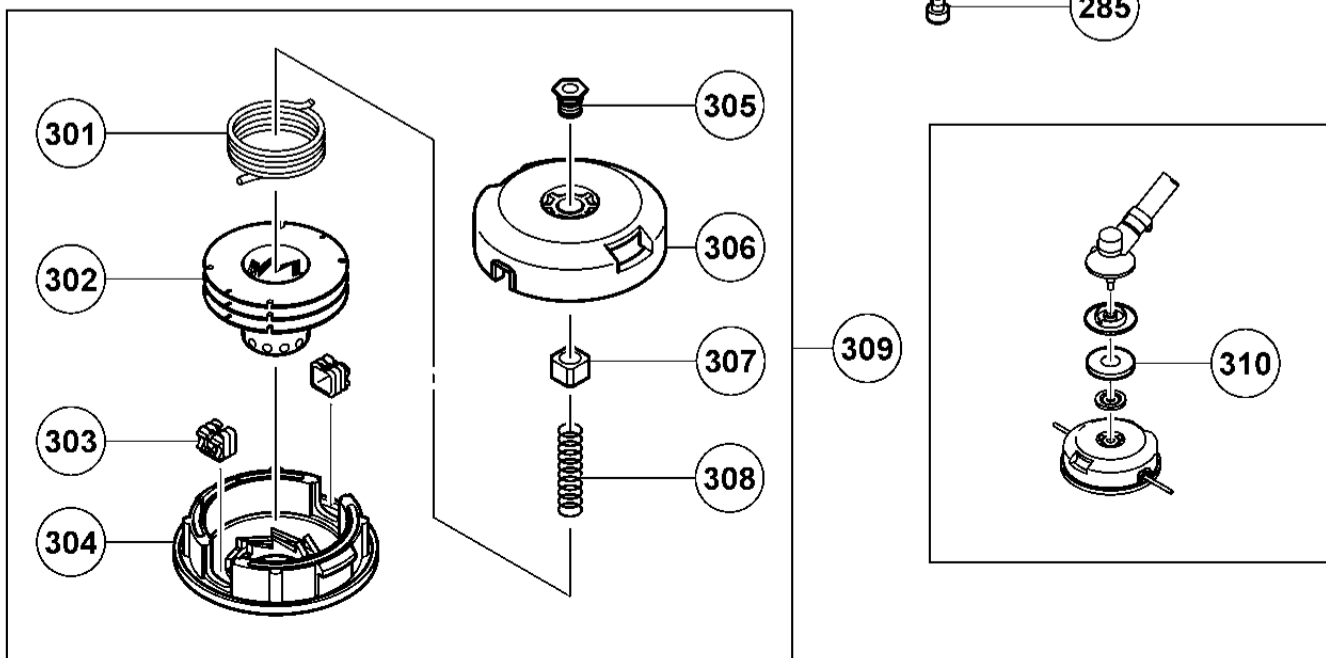

ENGINE-1

A

ENGINE-2

RECOIL STARTER

形名  
CG24EKD(2/4)

OPERATION PIPE

GEAR CASE

# NYLON HEAD

形名  
CG24EKD(4/4)