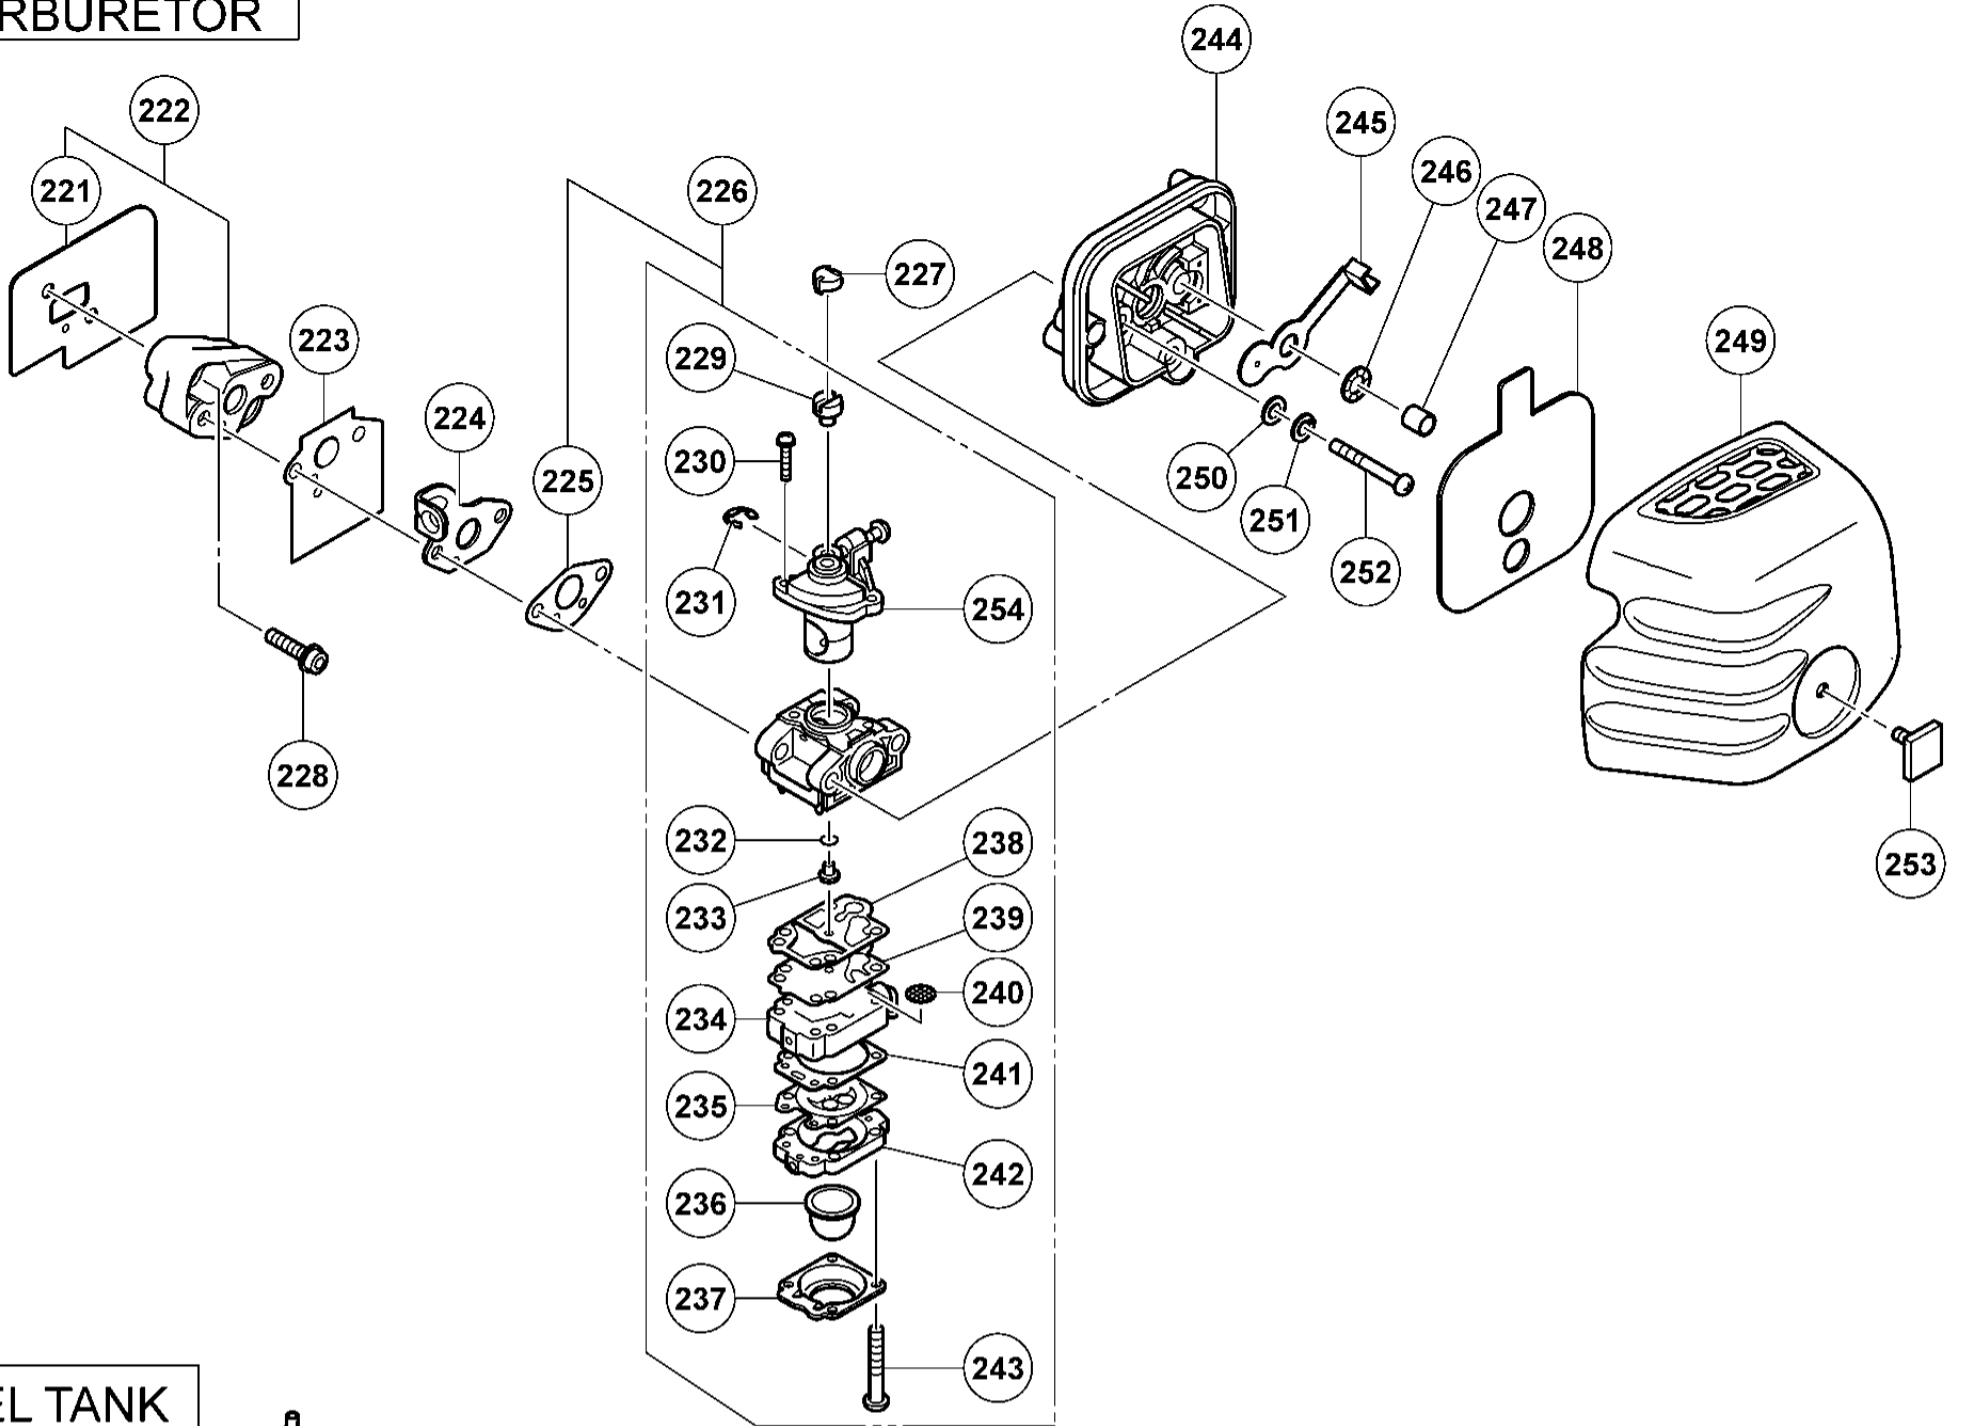

ENGINE-1

A

ENGINE-2

RECOIL STARTER

形名  
CG24EKD(2/4)

OPERATION PIPE

GEAR CASE

# CARBURETOR

# NYLON HEAD

形名  
CG24EKD(4/4)