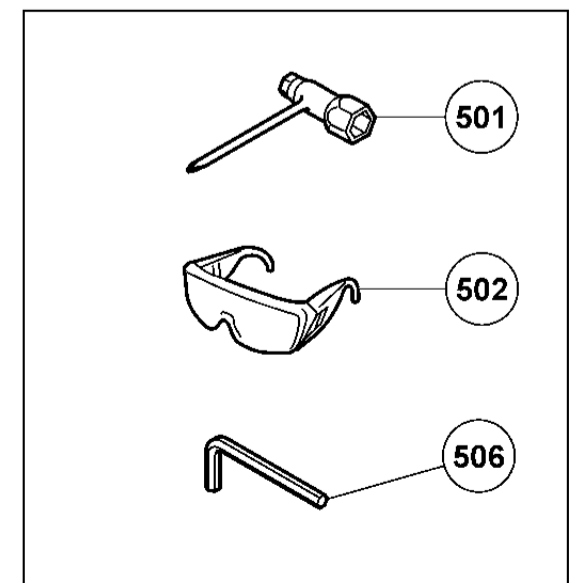

ENGINE-1

A

ENGINE-2

RECOIL STARTER

形名  
CG24EKD(2/4)

OPERATION PIPE

GEAR CASE

# NYLON HEAD

形名  
CG24EKD(4/4)