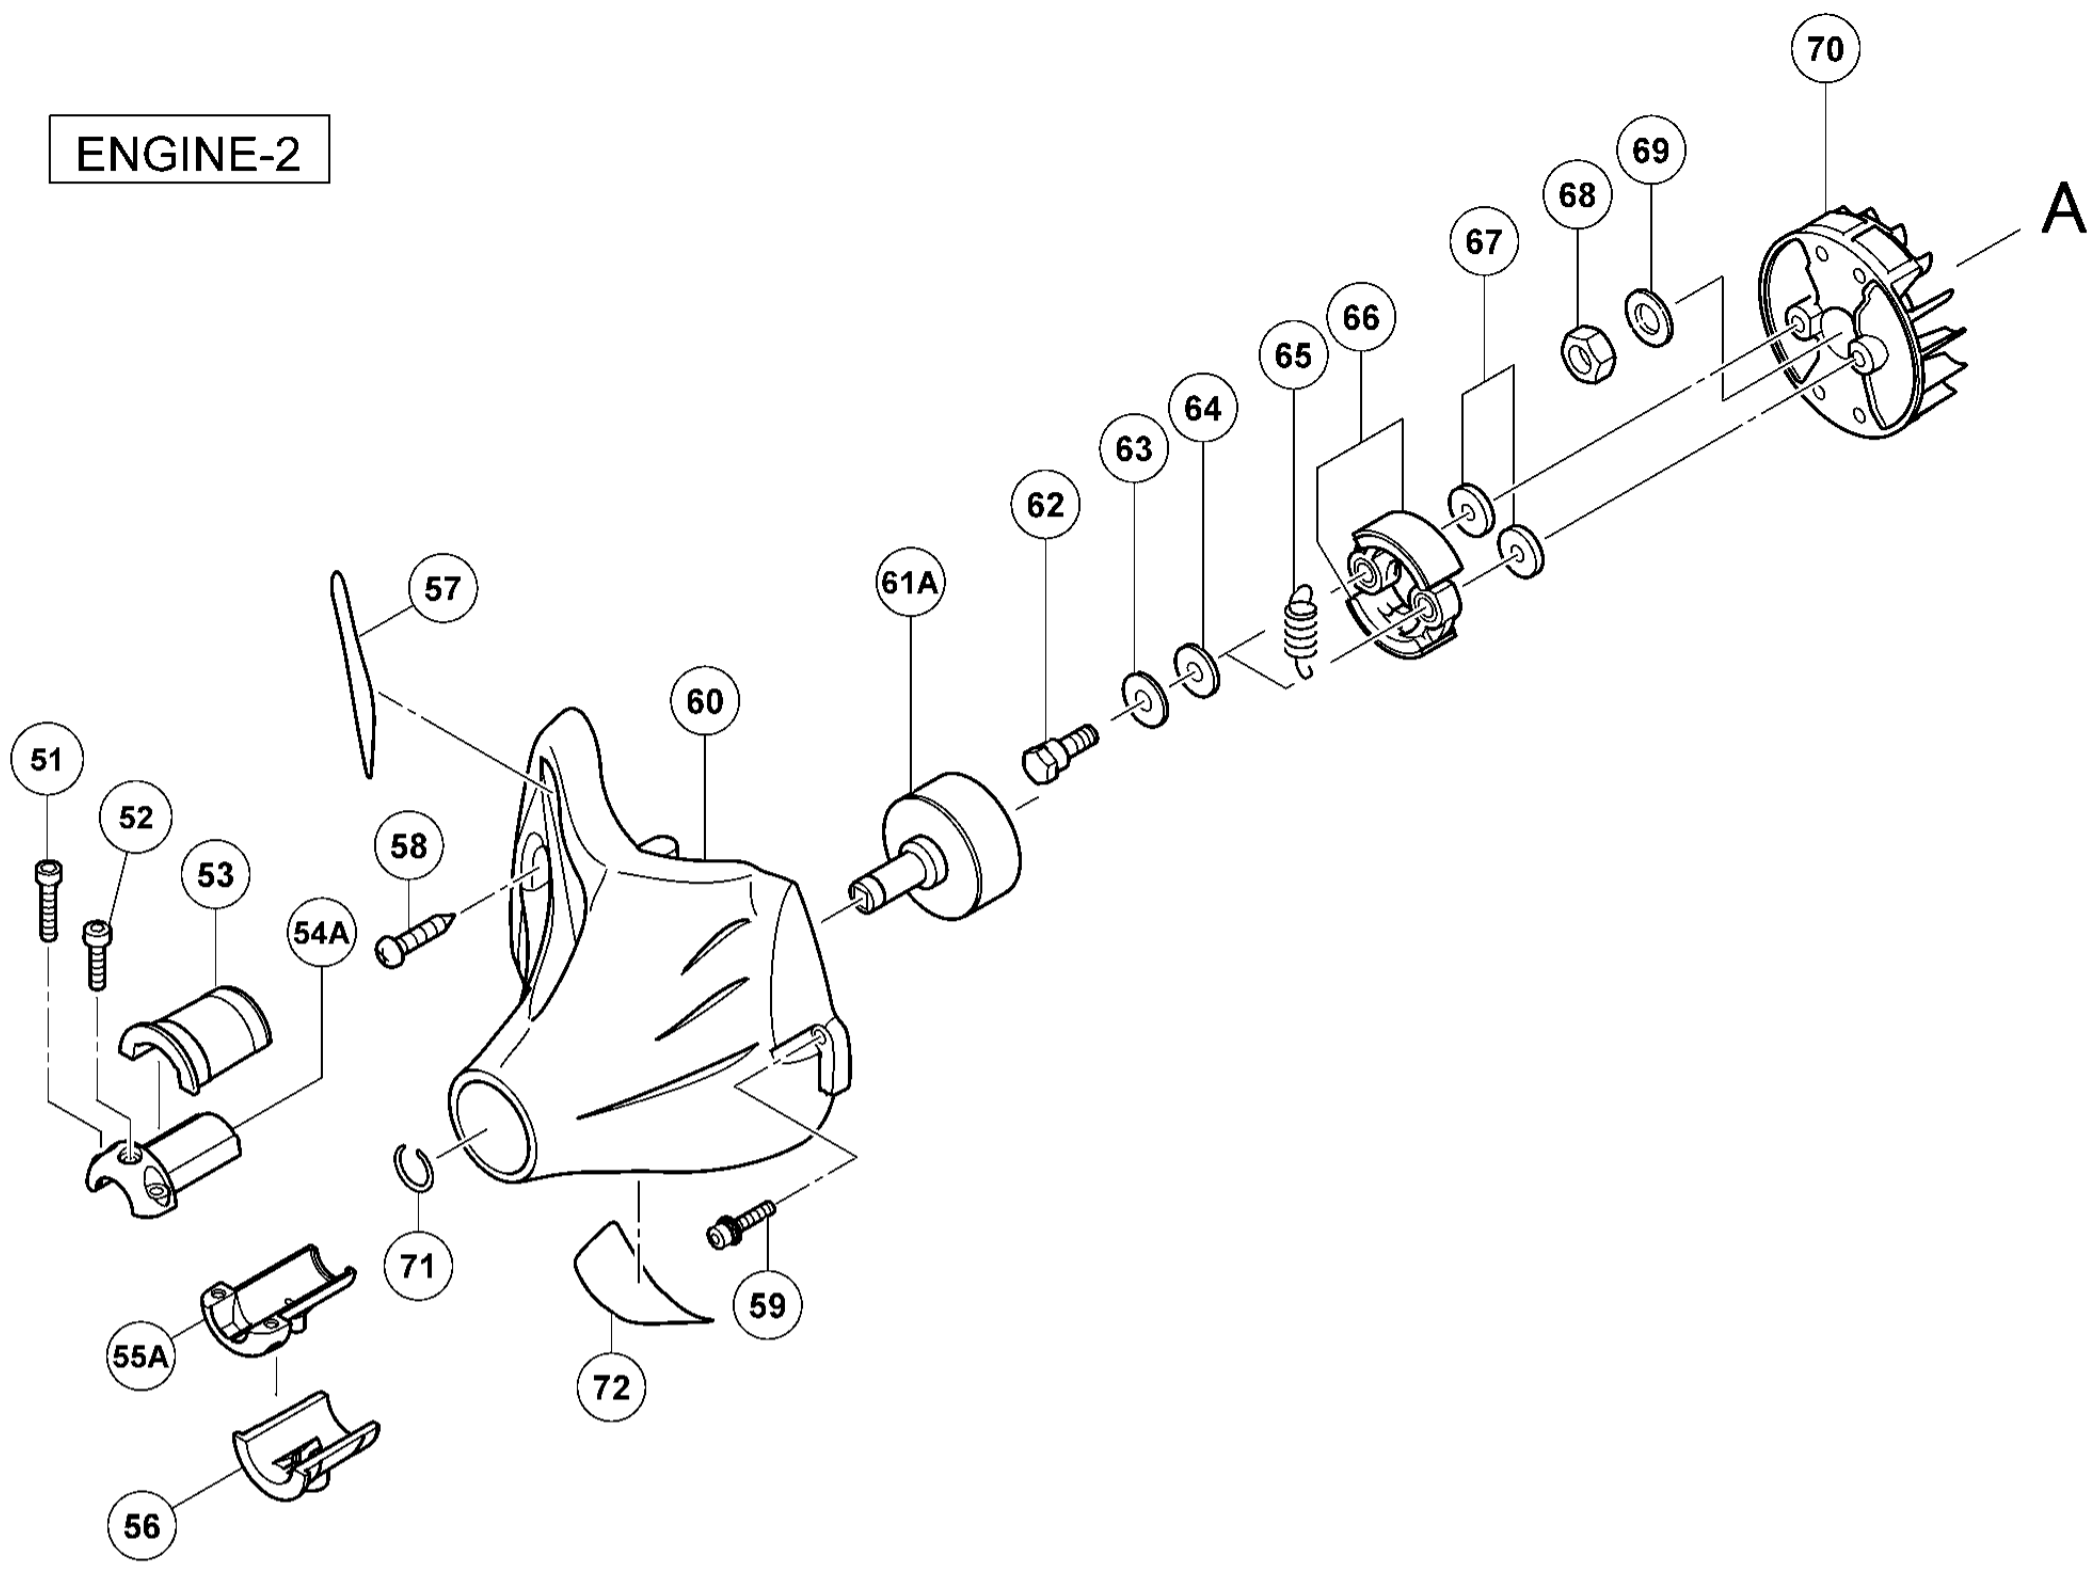

ENGINE-1

A

ENGINE-2

RECOIL STARTER

形名  
CG24EKD(2/4)

OPERATION PIPE

GEAR CASE

# CARBURETOR

# NYLON HEAD

形名  
CG24EKD(4/4)