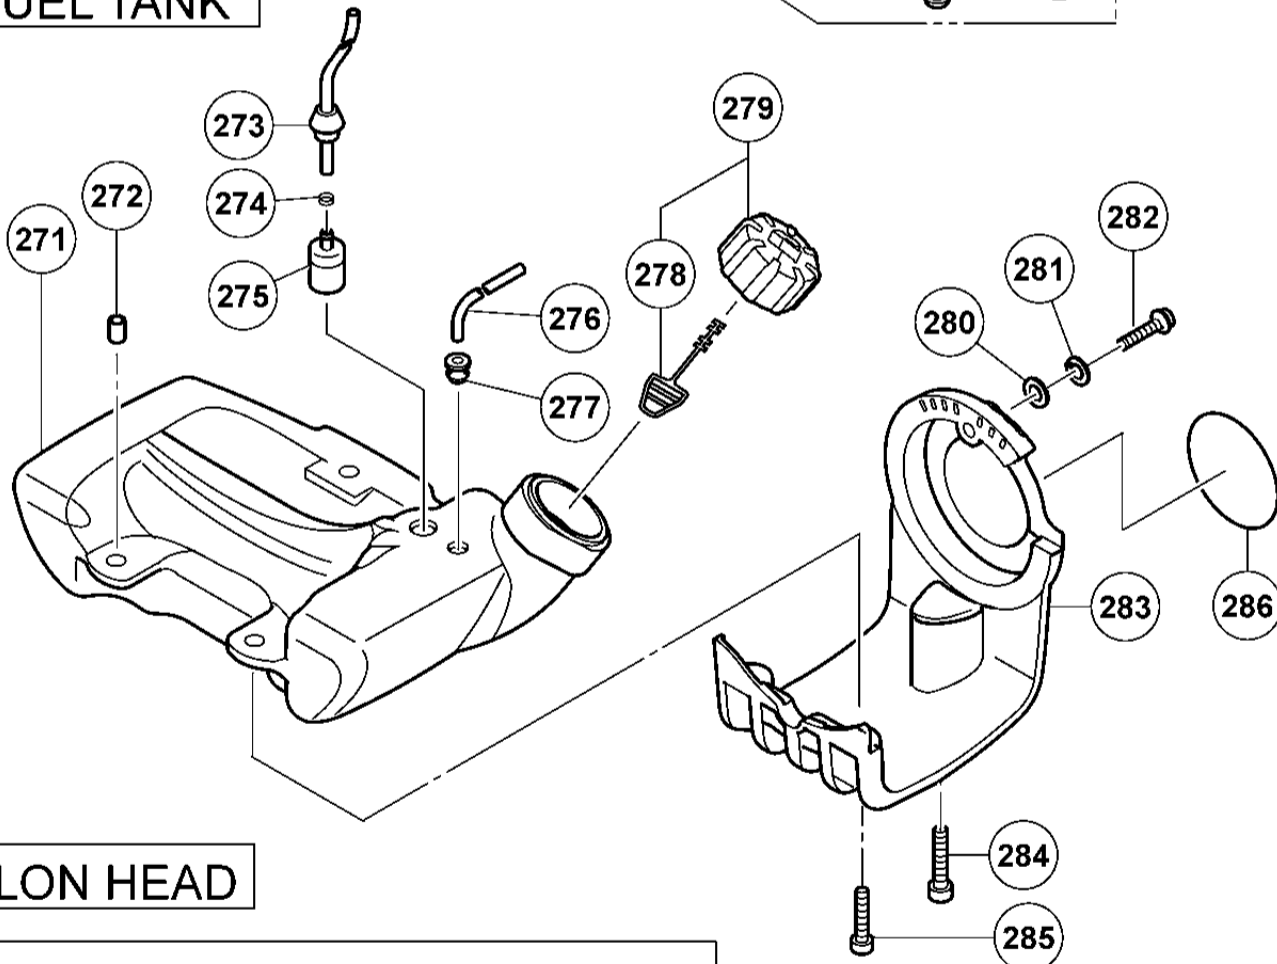

ENGINE-1

A

ENGINE-2

RECOIL STARTER

形名  
CG24EKD(2/4)

OPERATION PIPE

GEAR CASE

# CARBURETOR

# NYLON HEAD

形名  
CG24EKD(4/4)