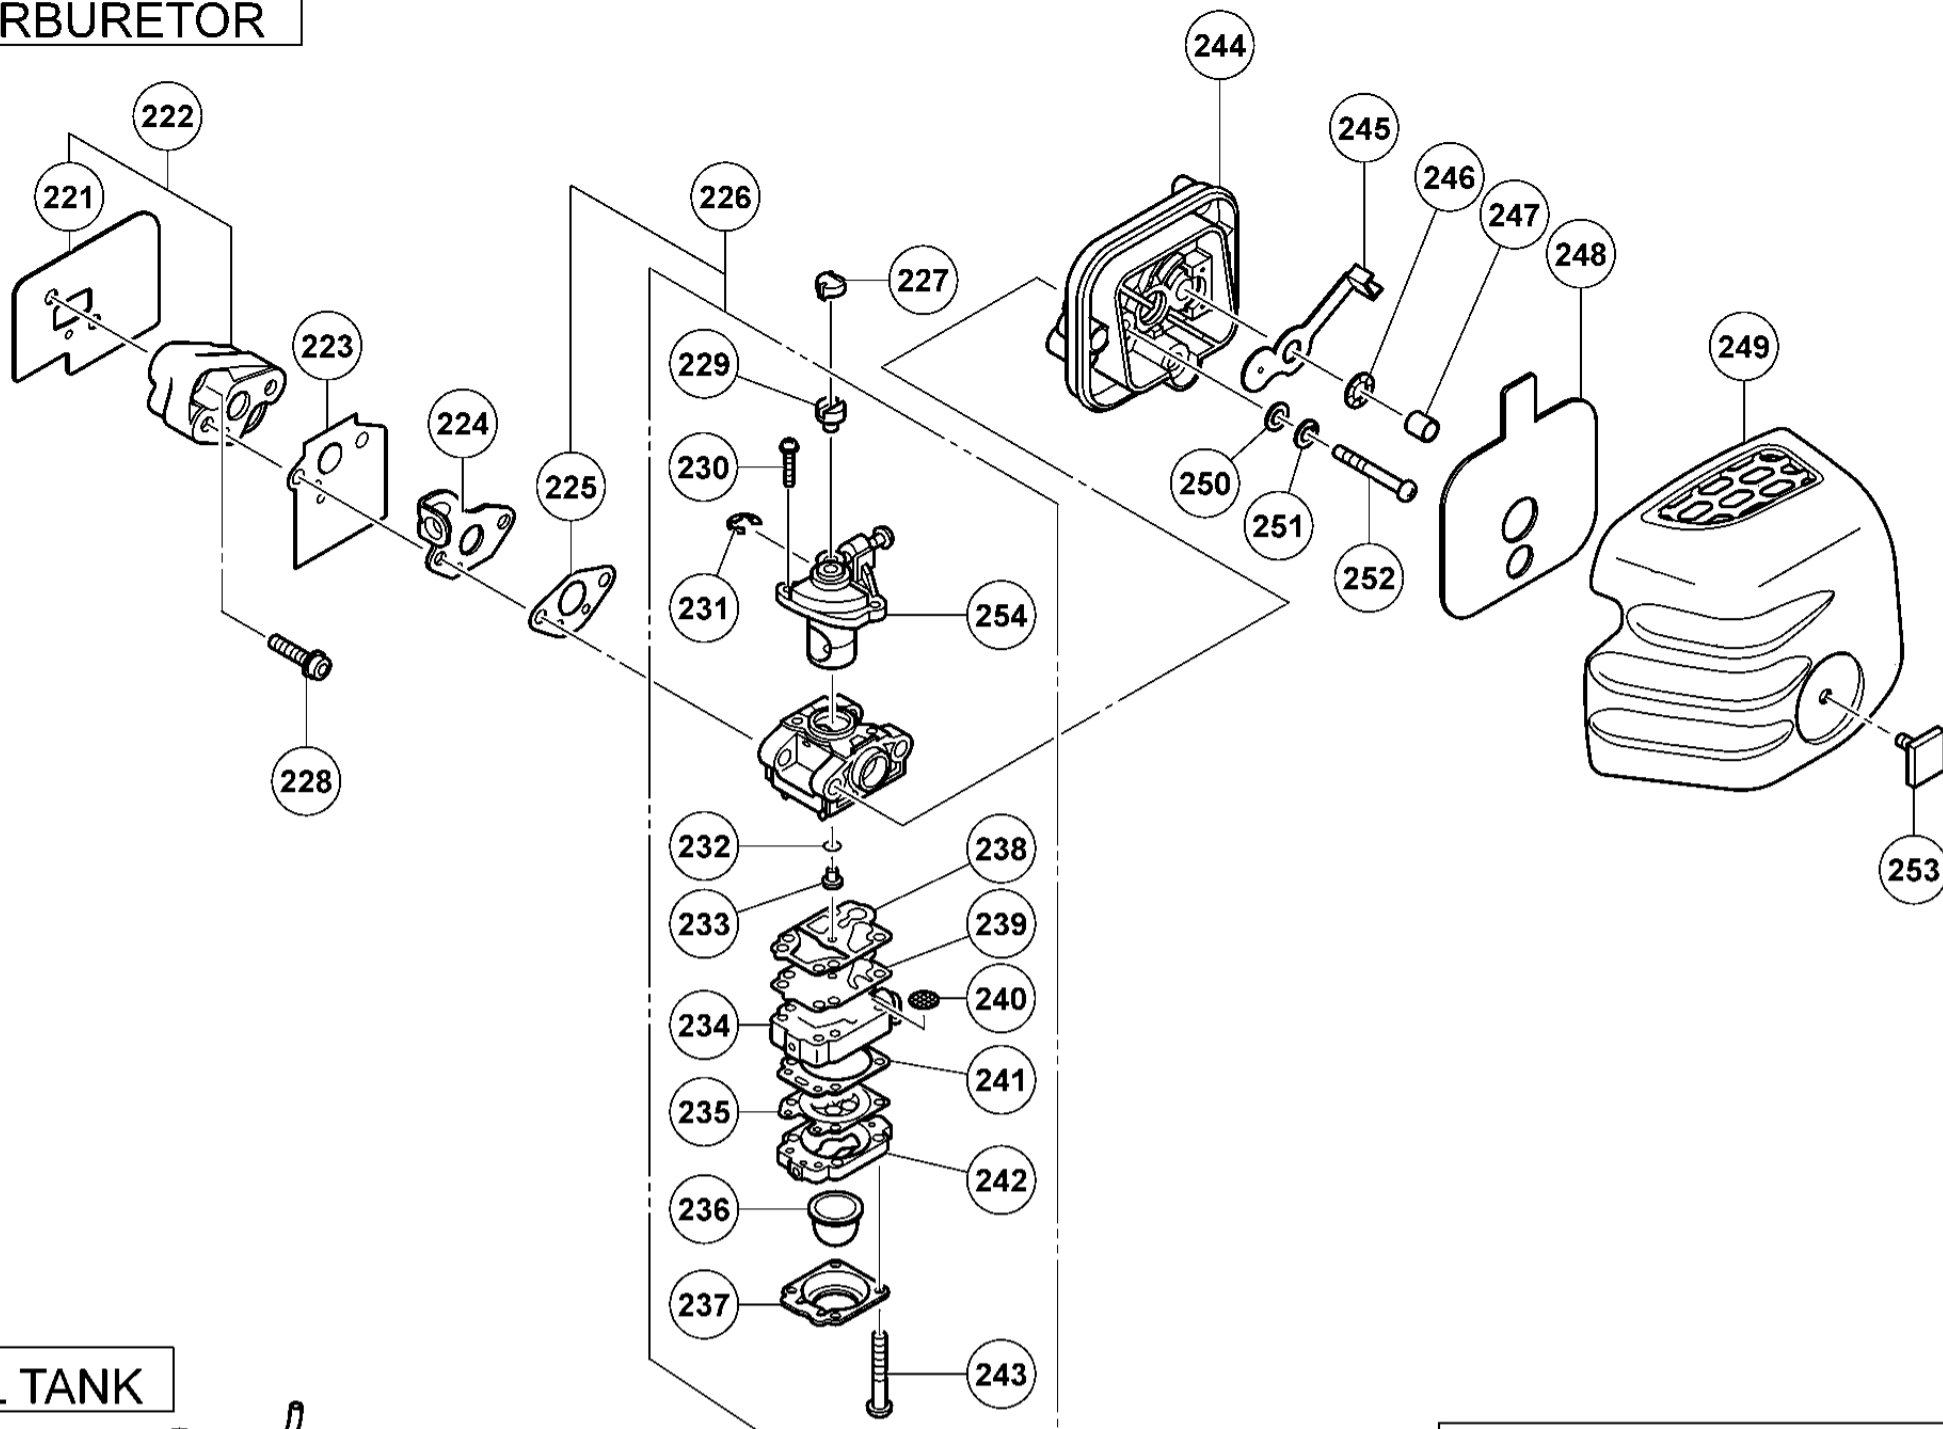

ENGINE-1

A

形名
CG24EKS(1/4)

ENGINE-2

RECOIL STARTER

形名
CG24EKS(2/4)

OPERATION PIPE

GEAR CASE

Rev.1

形名
CG24EKS (3/4)

CARBURETOR

FUEL TANK

NYLON HEAD

形名
CG24EKS(4/4)