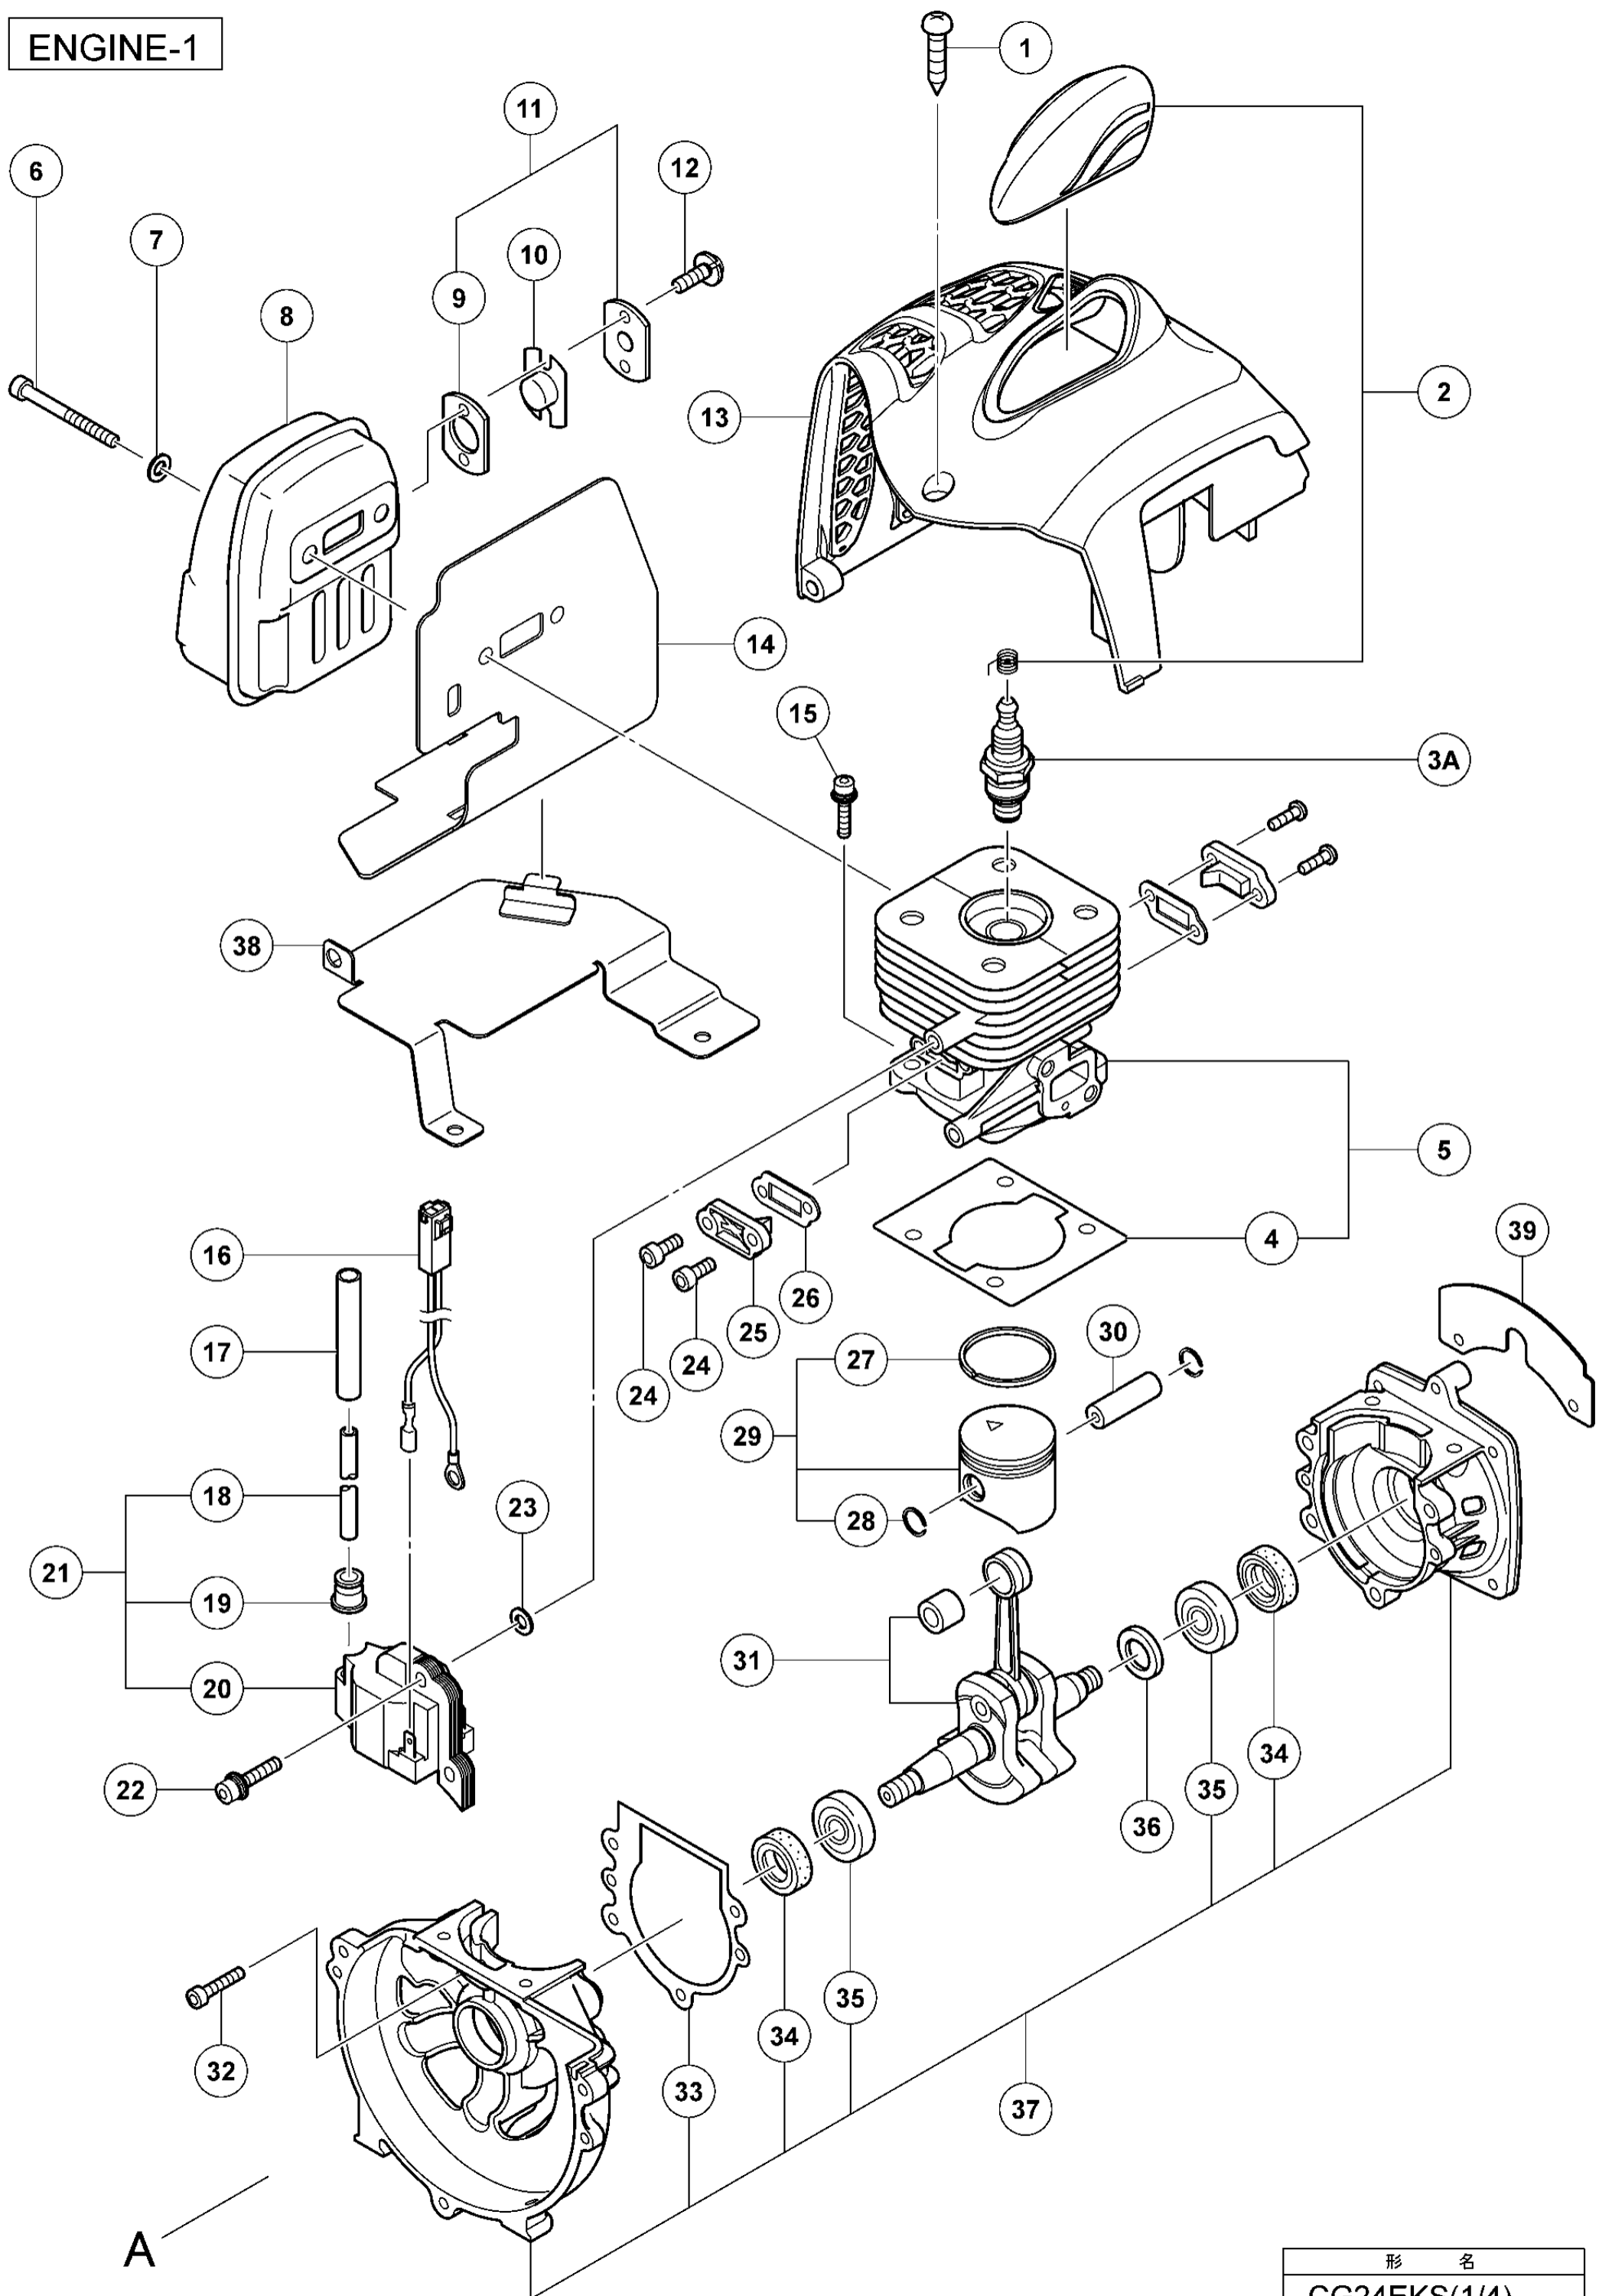

ENGINE-1

A

形名
CG24EKS(1/4)

ENGINE-2

RECOIL STARTER

形名
CG24EKS(2/4)

OPERATION PIPE

GEAR CASE

Rev.1

形名
CG24EKS (3/4)

CARBURETOR

FUEL TANK

NYLON HEAD

形名
CG24EKS(4/4)