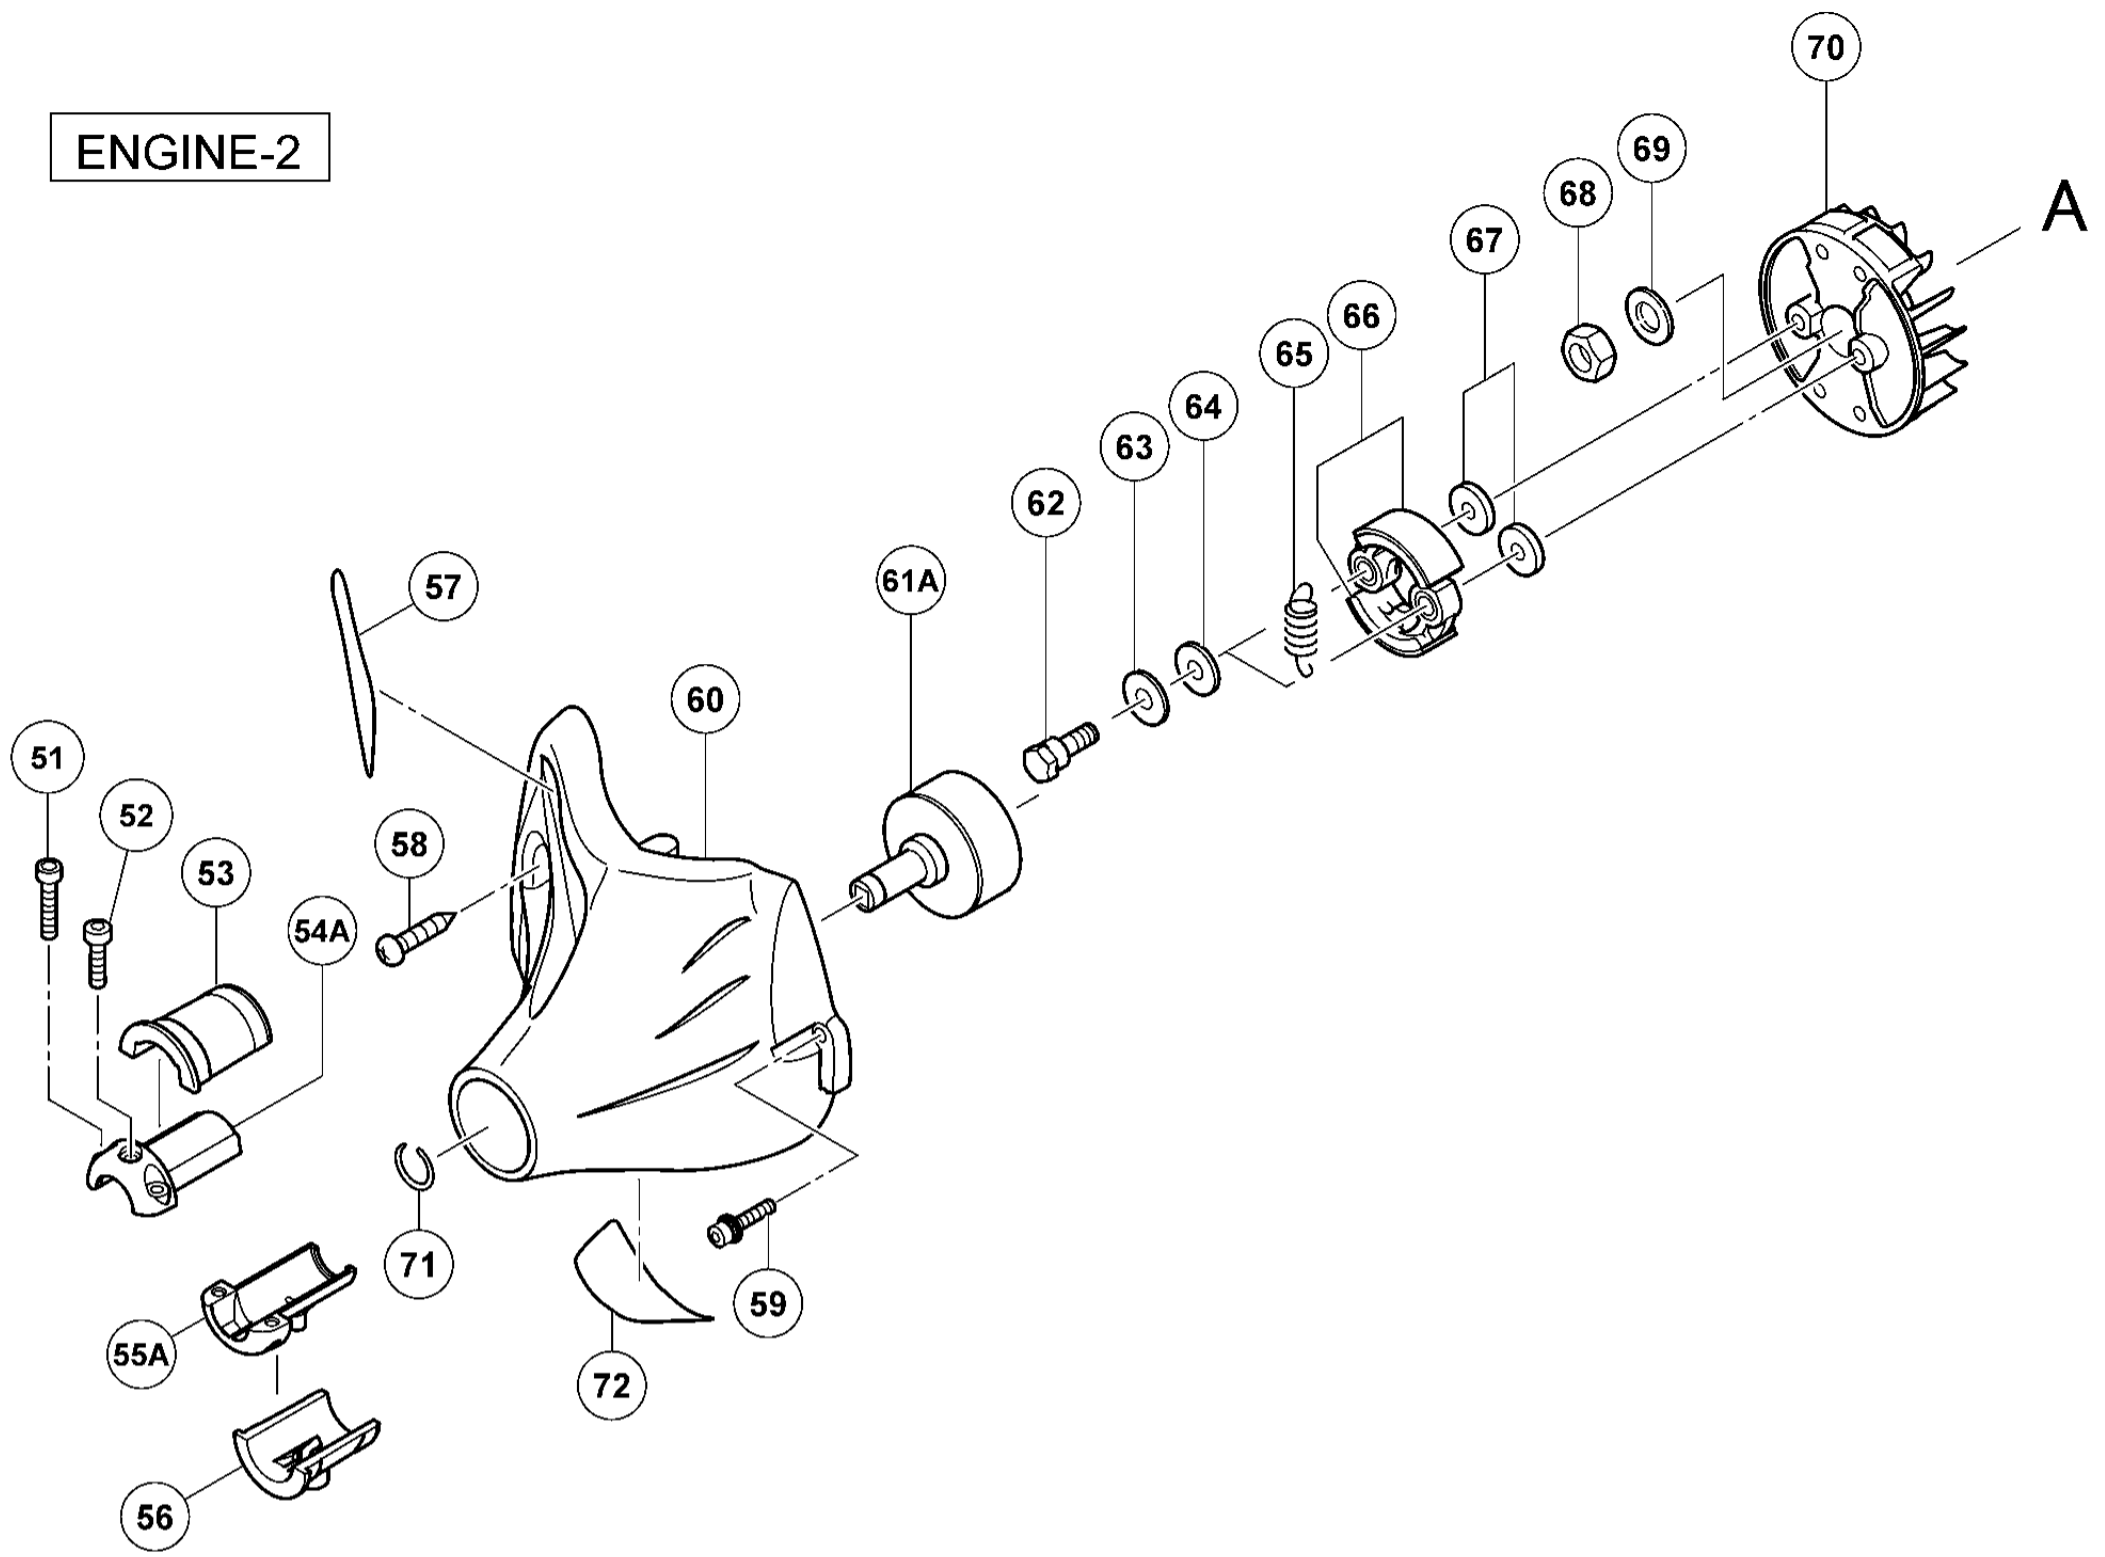

ENGINE-1

A

形名
CG24EKS(1/4)

ENGINE-2

RECOIL STARTER

形名
CG24EKS(2/4)

OPERATION PIPE

GEAR CASE

Rev.1

形名
CG24EKS (3/4)

CARBURETOR

FUEL TANK

NYLON HEAD

形名
CG24EKS(4/4)