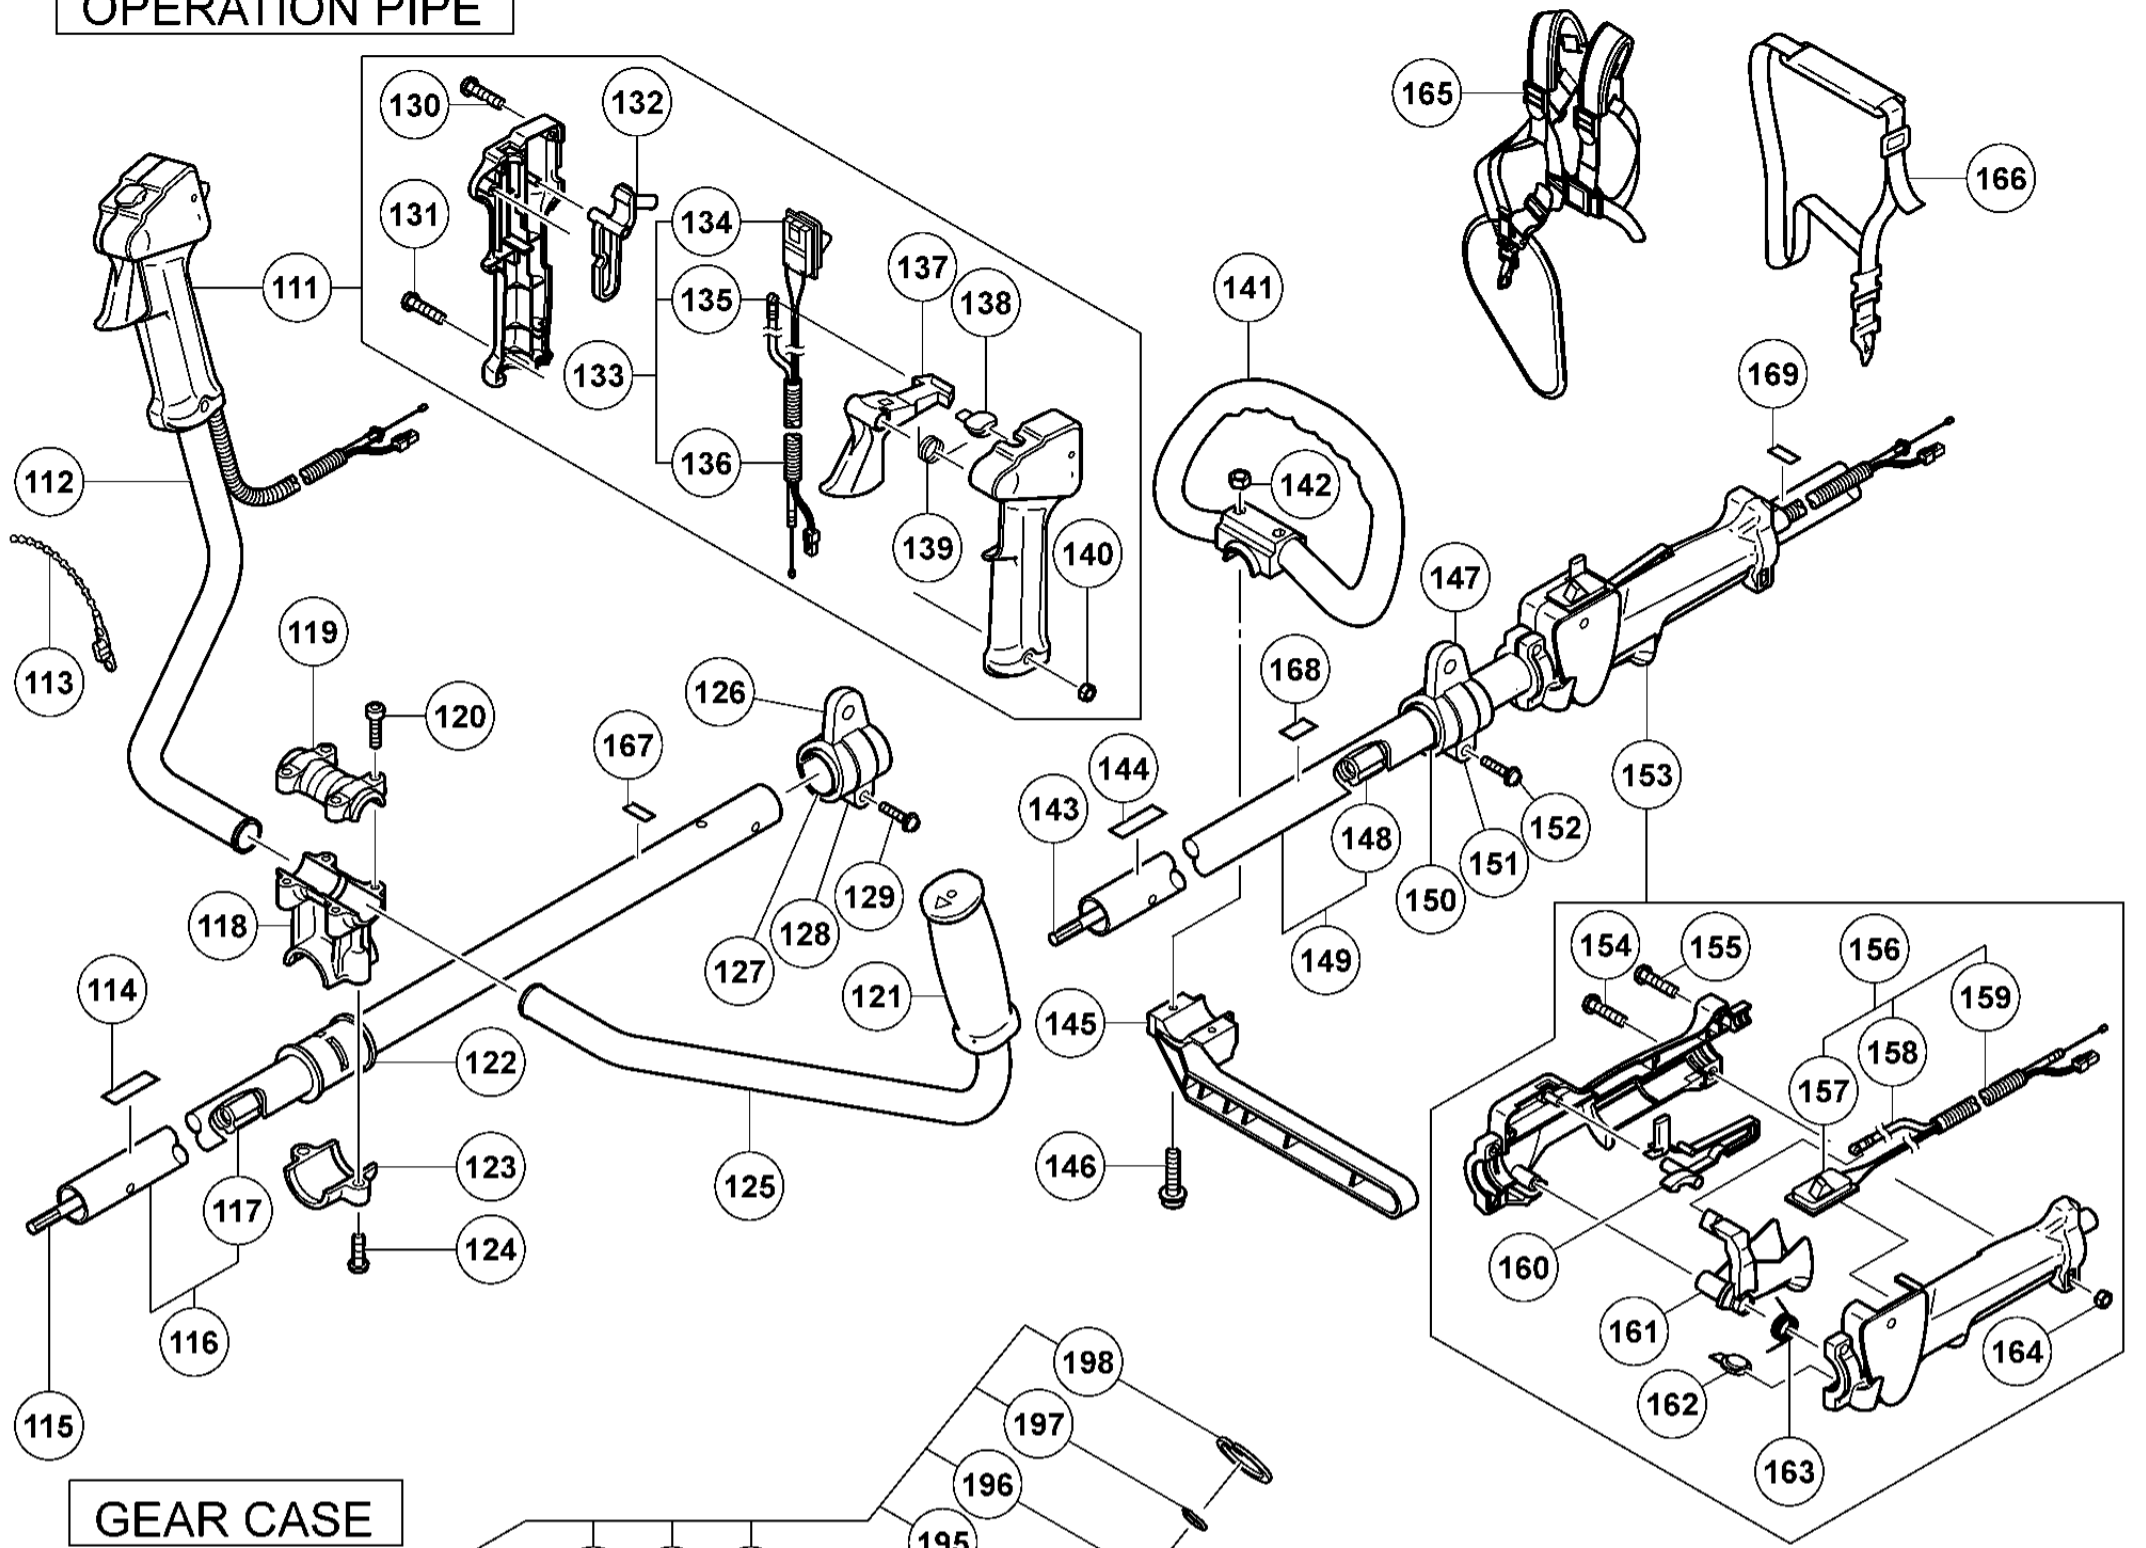

ENGINE-1

A

形名
CG24EKS(1/4)

ENGINE-2

RECOIL STARTER

形名
CG24EKS(2/4)

OPERATION PIPE

GEAR CASE

Rev.1

形名
CG24EKS (3/4)

CARBURETOR

FUEL TANK

NYLON HEAD

形名
CG24EKS(4/4)