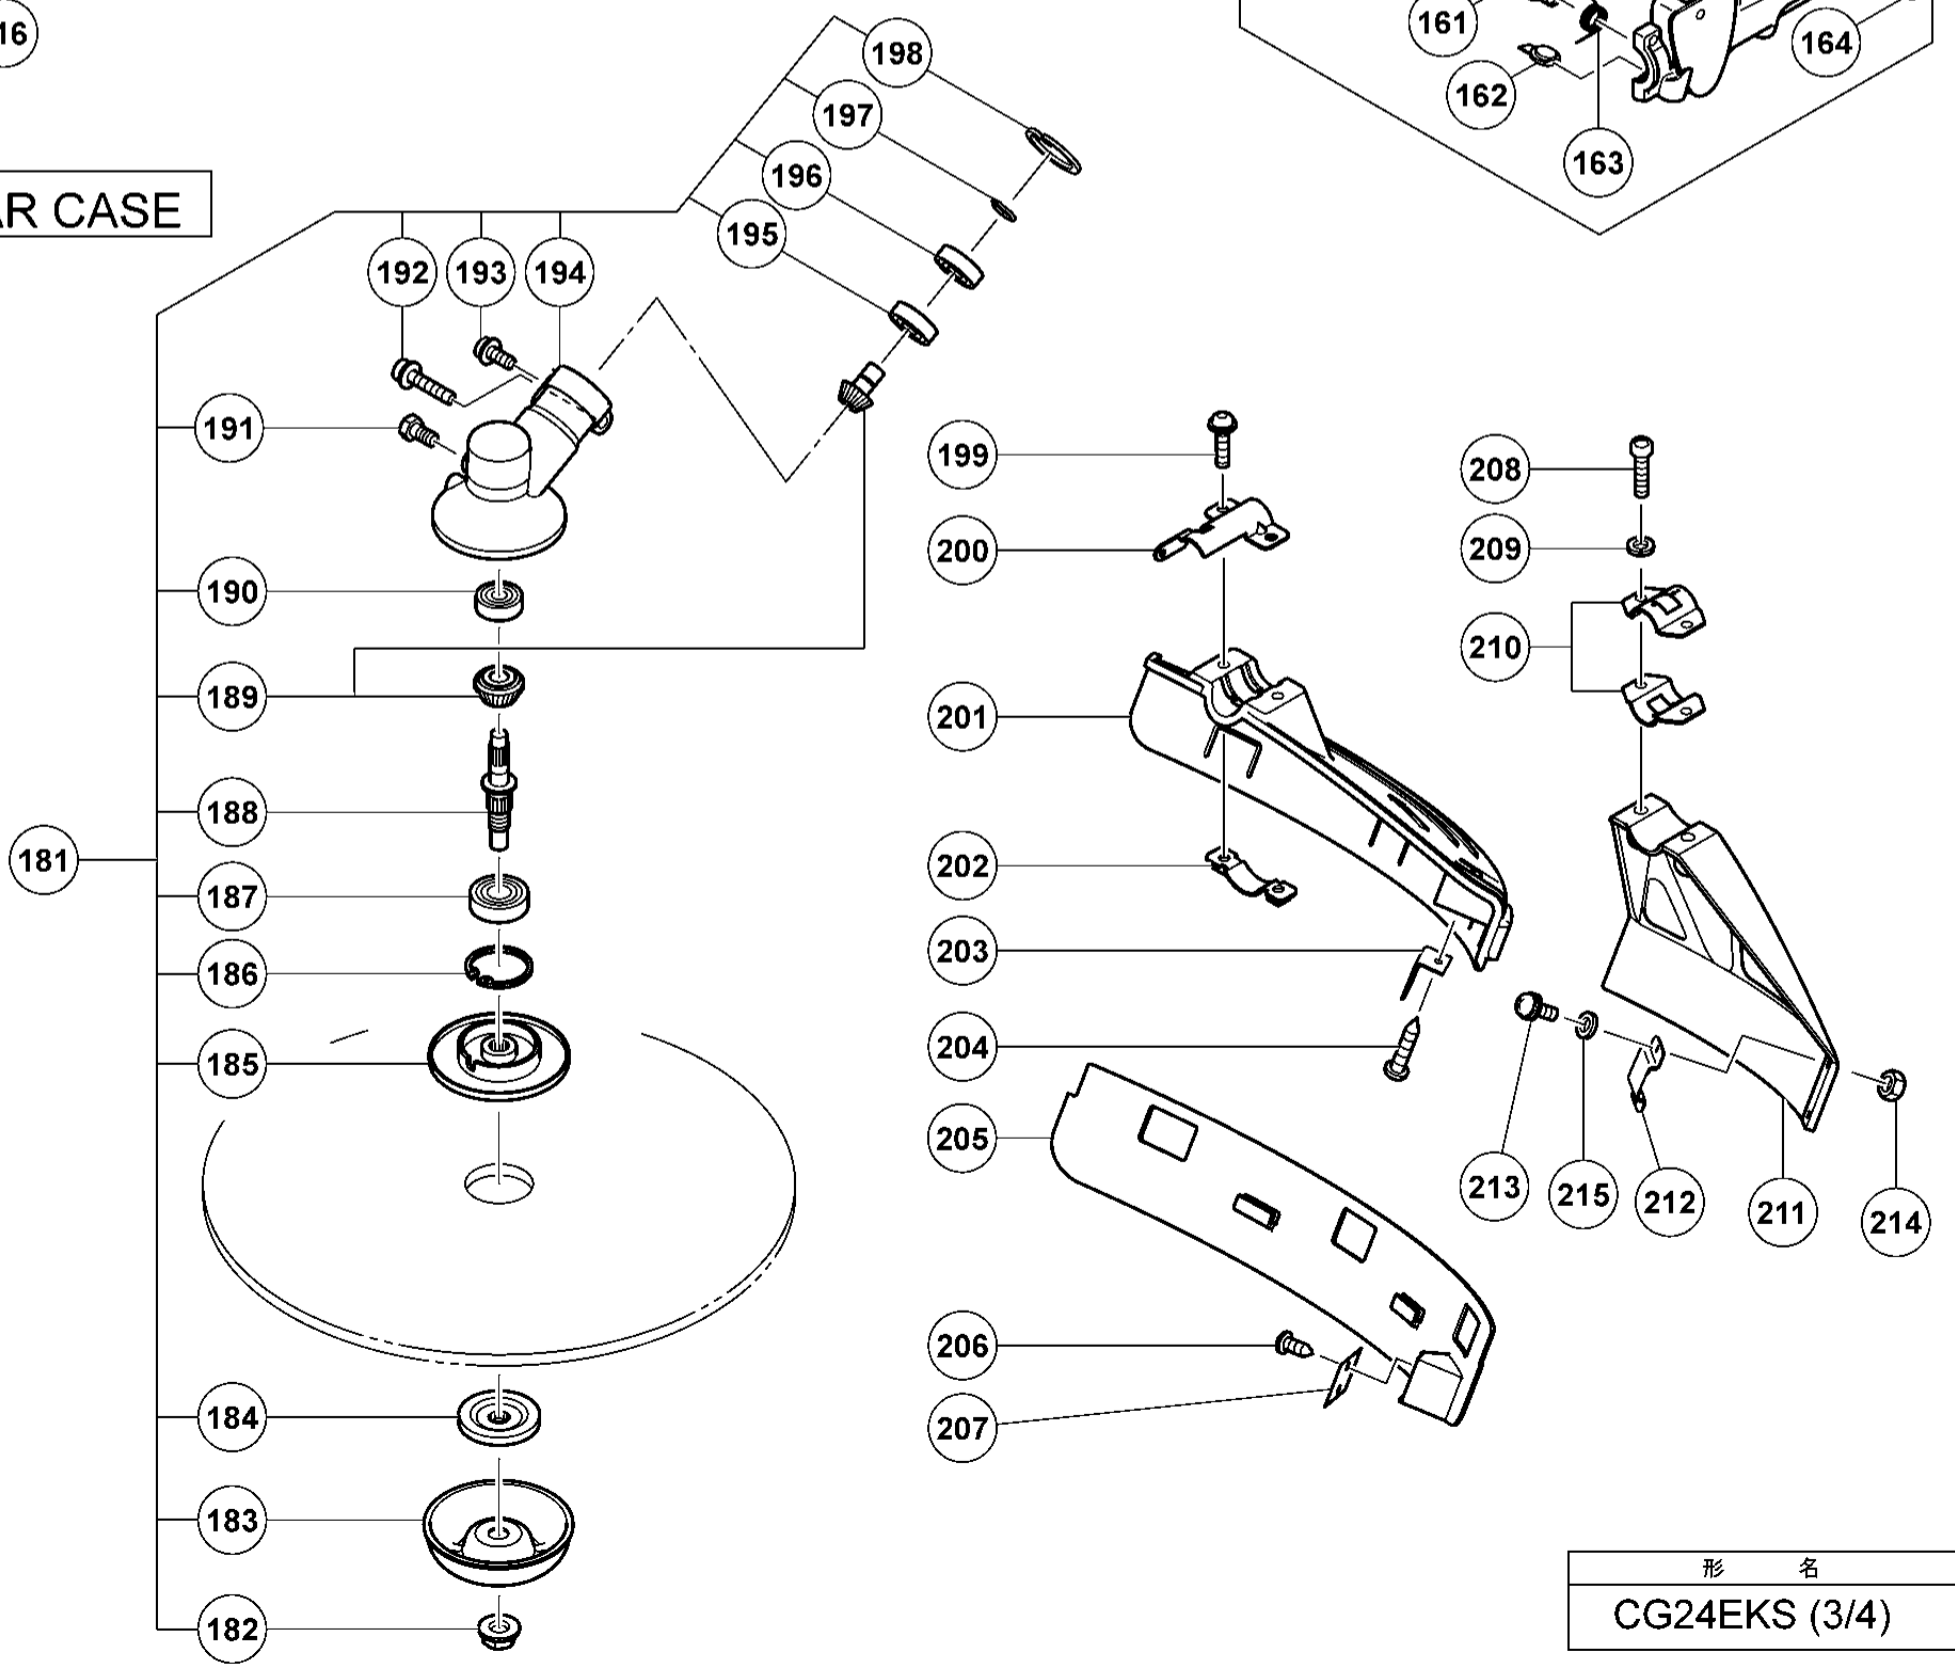

ENGINE-1

A

形名
CG24EKS(1/4)

ENGINE-2

RECOIL STARTER

形名
CG24EKS(2/4)

OPERATION PIPE

GEAR CASE

Rev.1

形名
CG24EKS (3/4)

CARBURETOR

FUEL TANK

NYLON HEAD

形名
CG24EKS(4/4)