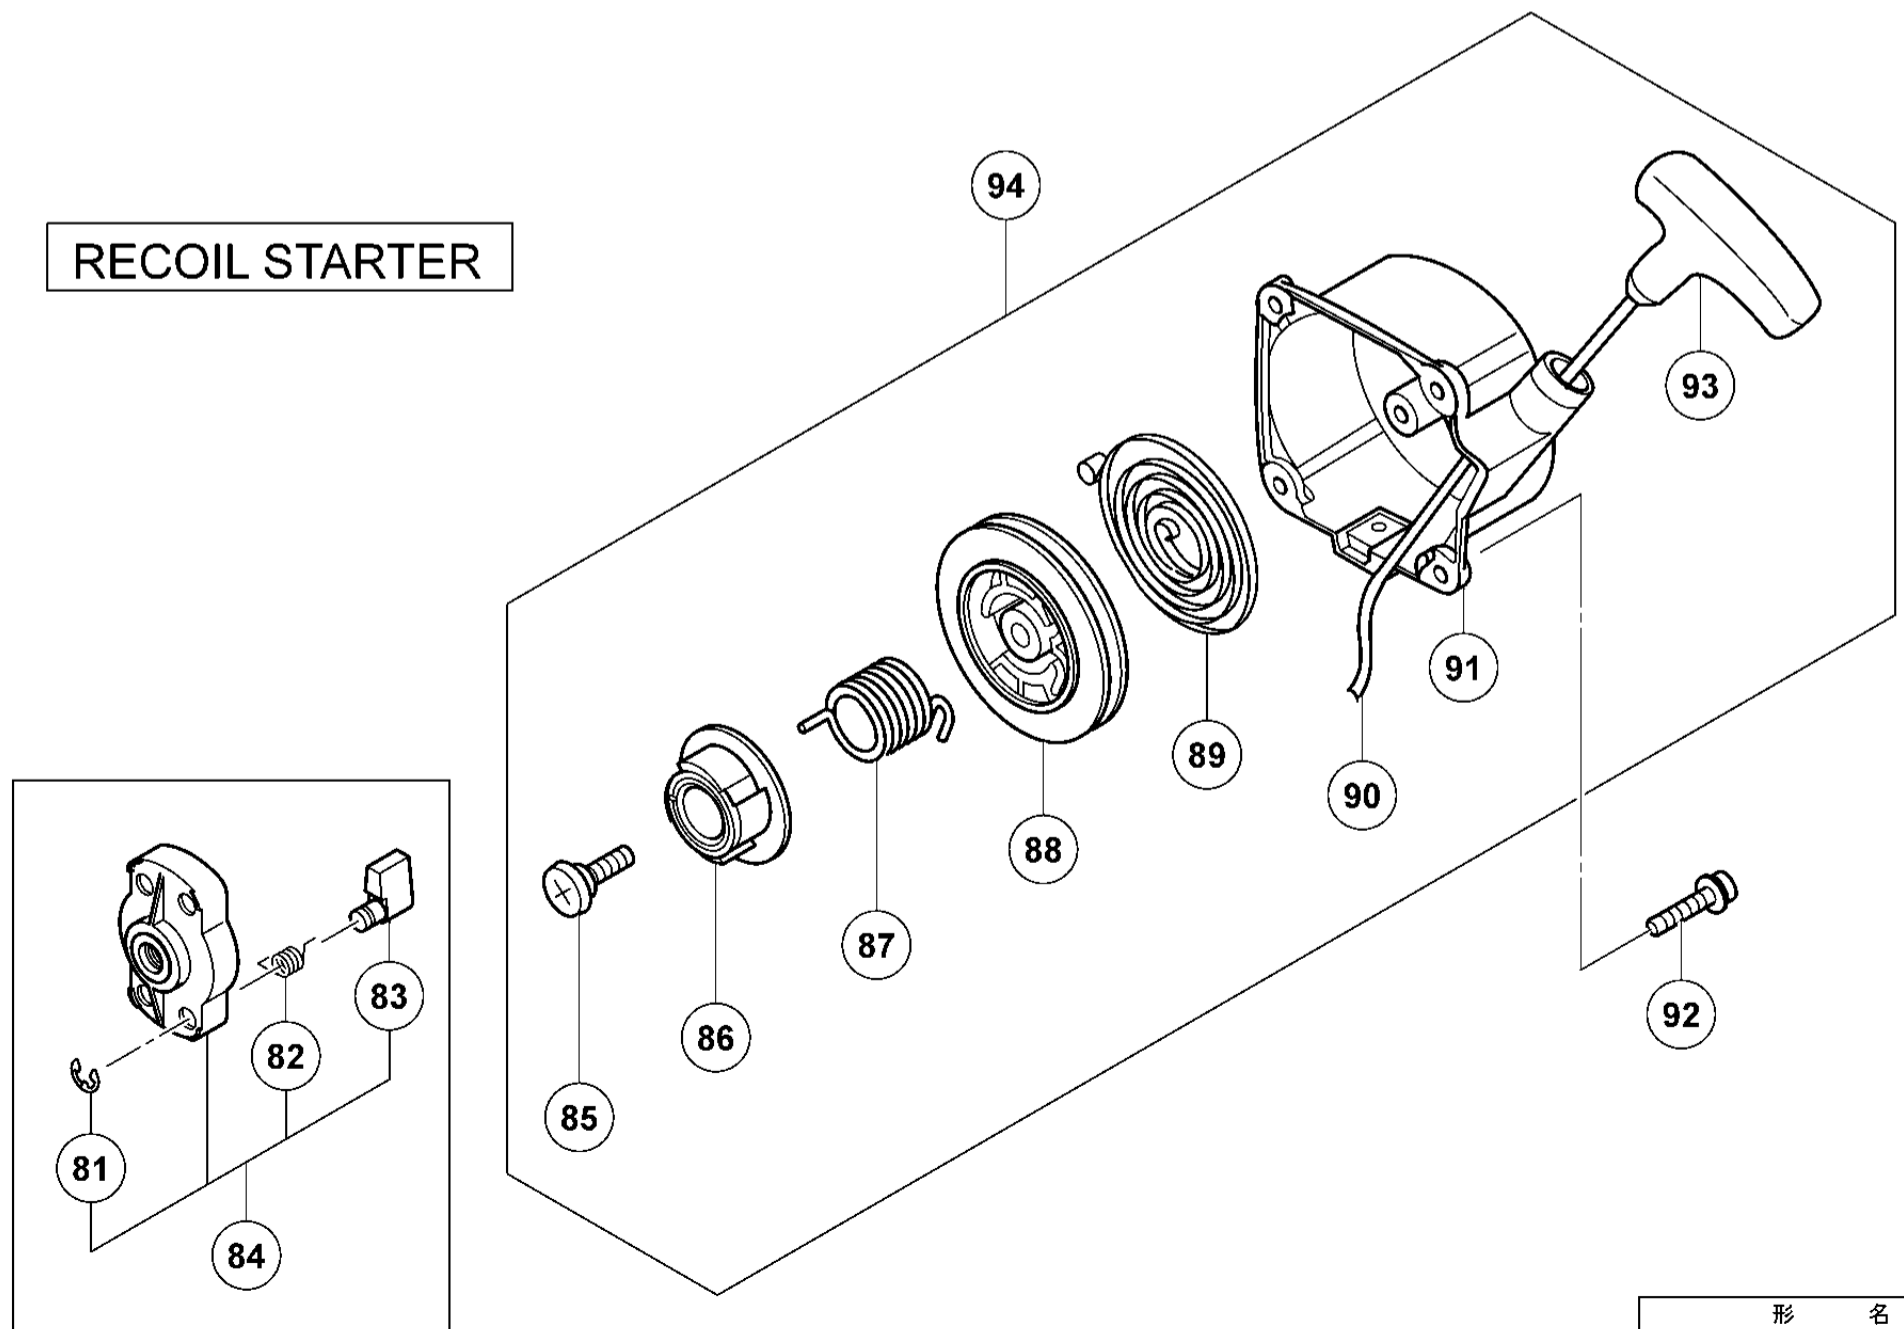

ENGINE-1

A

形名
CG24EKS(1/4)

ENGINE-2

RECOIL STARTER

形名
CG24EKS(2/4)

OPERATION PIPE

GEAR CASE

Rev.1

形名
CG24EKS (3/4)

CARBURETOR

FUEL TANK

NYLON HEAD

形名
CG24EKS(4/4)