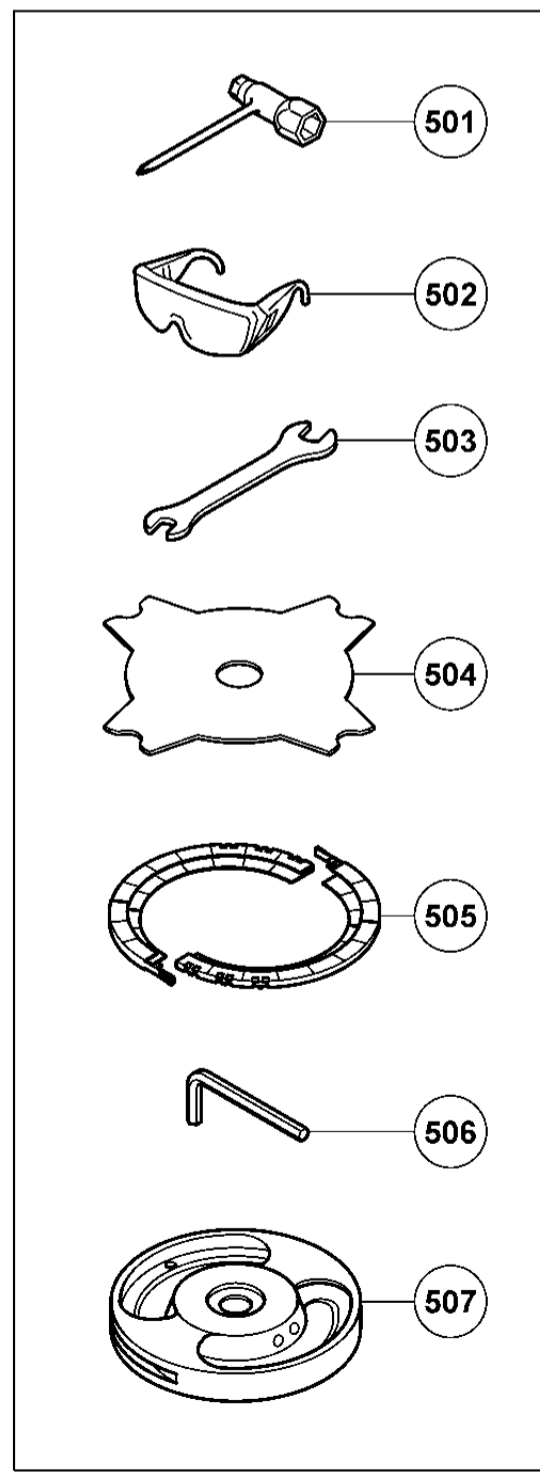

ENGINE-1

A

形名
CG24EKS(1/4)

ENGINE-2

RECOIL STARTER

形名
CG24EKS(2/4)

OPERATION PIPE

GEAR CASE

Rev.1

形名
CG24EKS (3/4)

CARBURETOR

FUEL TANK

NYLON HEAD

形名
CG24EKS(4/4)