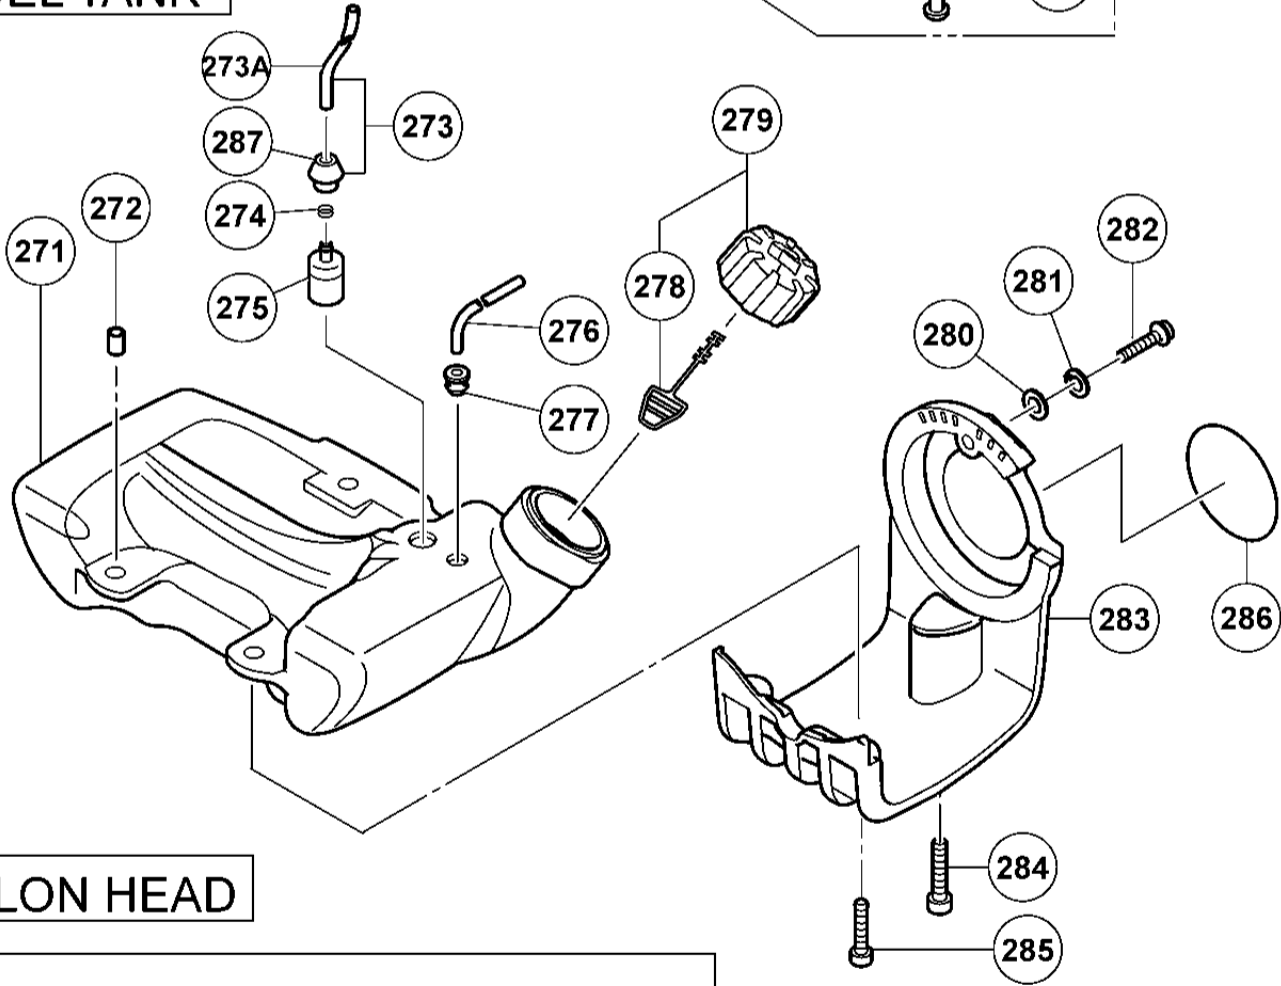

ENGINE-1

A

形名
CG24EKS(1/4)

ENGINE-2

RECOIL STARTER

形名
CG24EKS(2/4)

OPERATION PIPE

GEAR CASE

Rev.1

形名
CG24EKS (3/4)

CARBURETOR

FUEL TANK

NYLON HEAD

形名
CG24EKS(4/4)