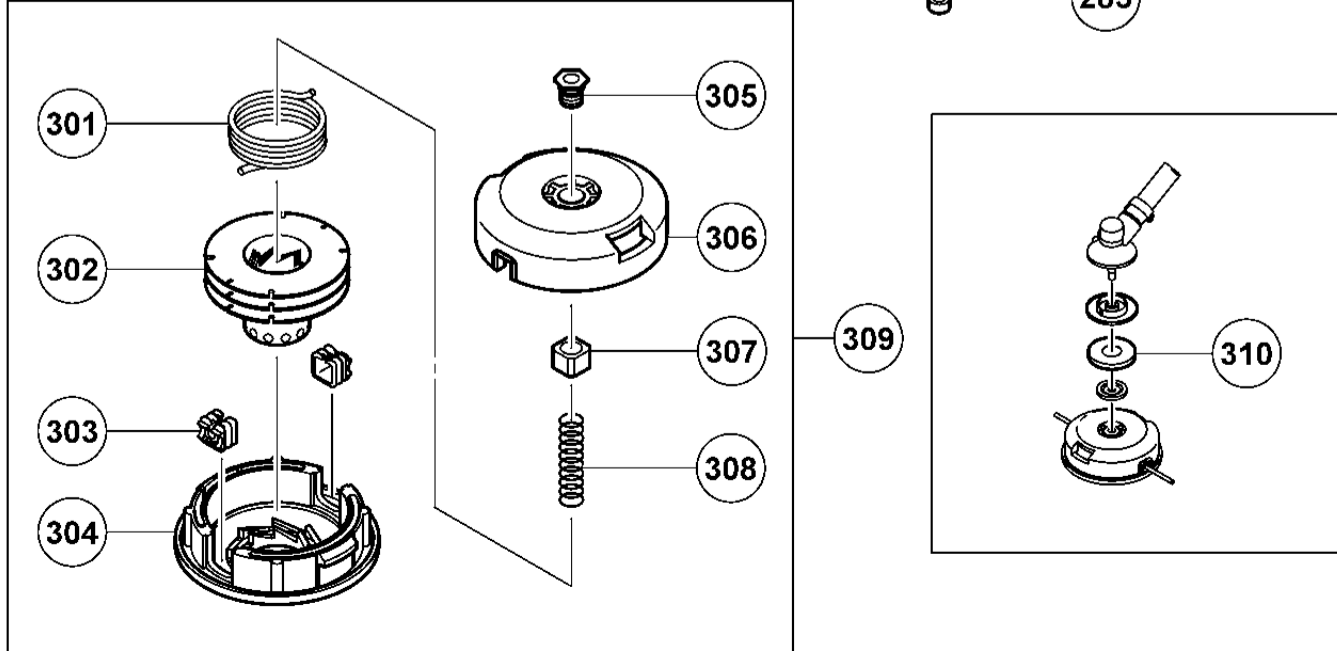

ENGINE-1

A

形名
CG24EKS(1/4)

ENGINE-2

RECOIL STARTER

形名
CG24EKS(2/4)

OPERATION PIPE

GEAR CASE

Rev.1

形名
CG24EKS (3/4)

CARBURETOR

FUEL TANK

NYLON HEAD

形名
CG24EKS(4/4)