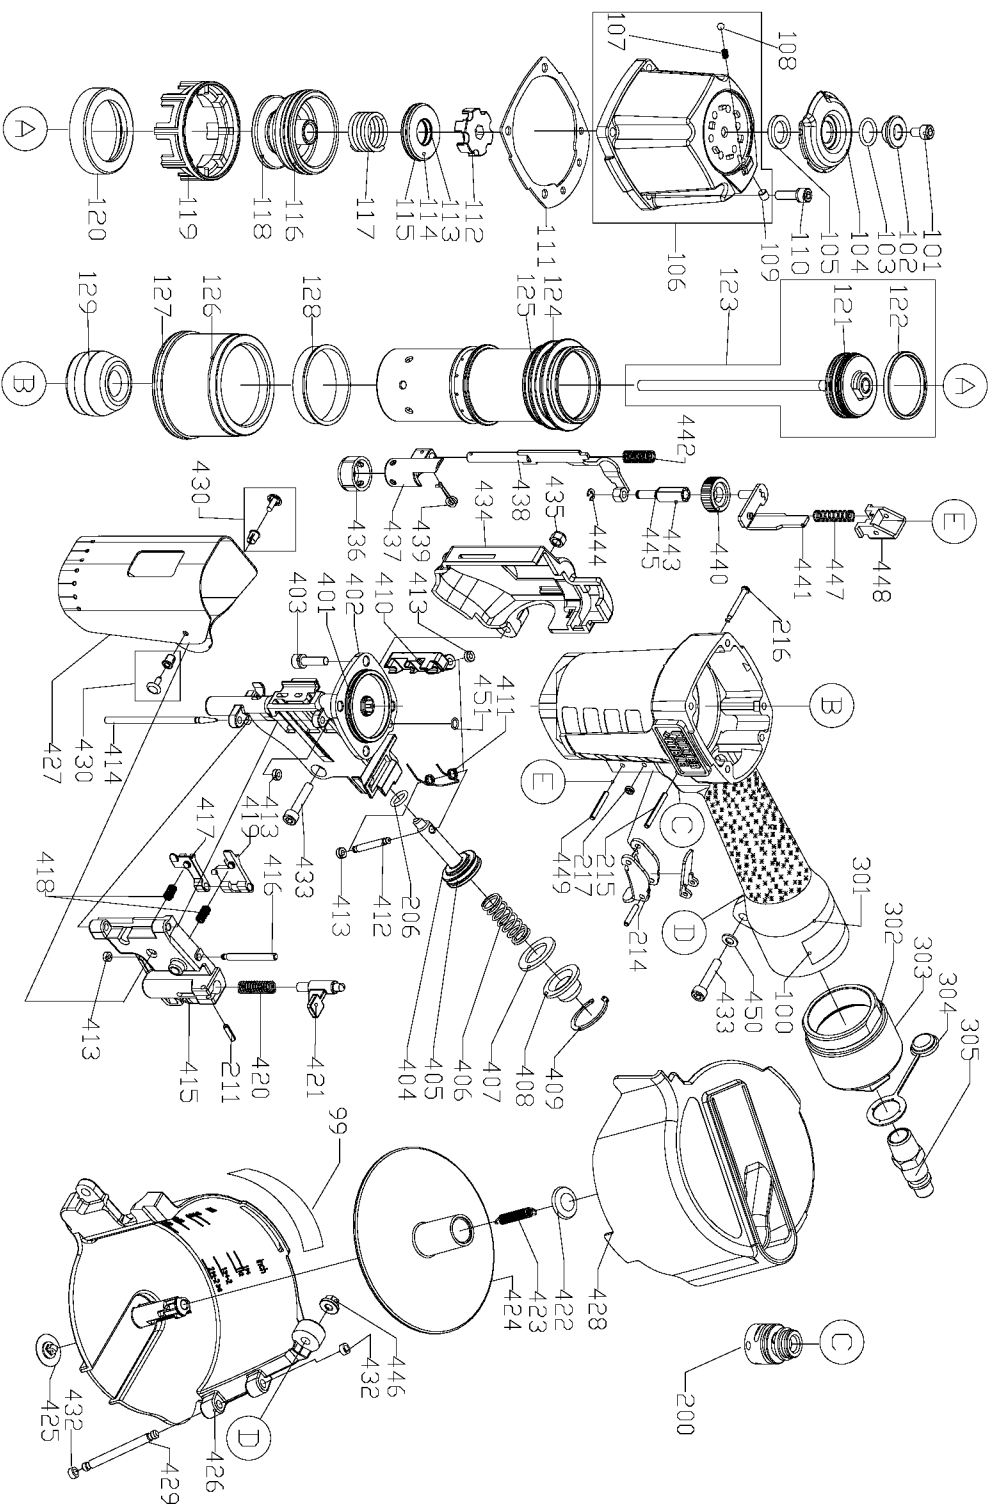

PORTER-CABLE 2" COIL NAILER

WARNING: Repairs should only be attempted by trained repairmen. Contact the nearest Porter-Cable Service Center or other competent repair center.

COIL200

Parts List for COIL200 Type 1

Item Number	Part Number	Description	Qty Required
99	000000-00	No Longer Available	1
100	904673	WARNING LABEL	1
101	898303	SCREW	10
102	886186	WASHER	10
103	883849	O-RING	1
104	886112	DEFLECTOR	1
105	886188	RUBBER PAD	1
106	899407	CAP ASSY.	1
107	886189	SPRING	1
108	886101	BALL	1
109	883912	SET SCREW	10
110	890738	WASHER/BOLT ASSY	1
111	886114	GASKET	1
112	907879	SPACER	1
113	000000-00	No Longer Available	1
114	898419	COLLAR	1
115	883840	O-RING	1
116	899420	O-RING	1
117	899421	SPRING	1
118	899423	HEAD VALVE PISTON	1
119	899422	CYLINDER PRESS RING	1
120	899424	COLLAR	1
121	899425	O-RING	1
122	899525	O-RING	1
123	899426	DRIVER W/RING	1
124	899427	CYLINDER	1
125	886085	O-RING	1

COPYRIGHT© 2005. All Rights Reserved.

Parts list, pricing, and availability subject to change. Please visit www.dewaltservicenet.com for current parts information.

Parts List for COIL200 Type 1

Item Number	Part Number	Description	Qty Required
126	899428	CYLINDER SPACER	1
127	886098	O-RING	1
128	899429	CYLINDER RING	1
129	886122	BUMPER	1
200	A08368	SS/A TRIGGER VALVE K	1
206	883938	O-RING	1
211	897374	PIN (3X12)	1
214	000000-00	No Longer Available	1
214	5140030-09	BOTTOM FIRE TRIGGER	1
215	898323	PIN	1
216	890722	TRIGGER PIVOT PIN	1
217	890725	URETHANE RETAINER	1
301	000000-00	No Longer Available	1
302	886099	O-RING	1
303	000000-00	No Longer Available	1
304	887078	1/4 PROT CVR(AIR	1
305	887077	1/4 MALE QUICK CP	1
401	886079	O-RING	1
402	899433	NOSE PIECE	1
403	899434	BOLT	10
404	899435	FEED PISOTN	1
405	898335	O-RING	1
406	899436	SPRING	1
407	899438	BUMPER	1
408	903819	SS/A FEED PISTON CAP	1
409	000000-00	No Longer Available	1
410	899440	FEED PAWL	1