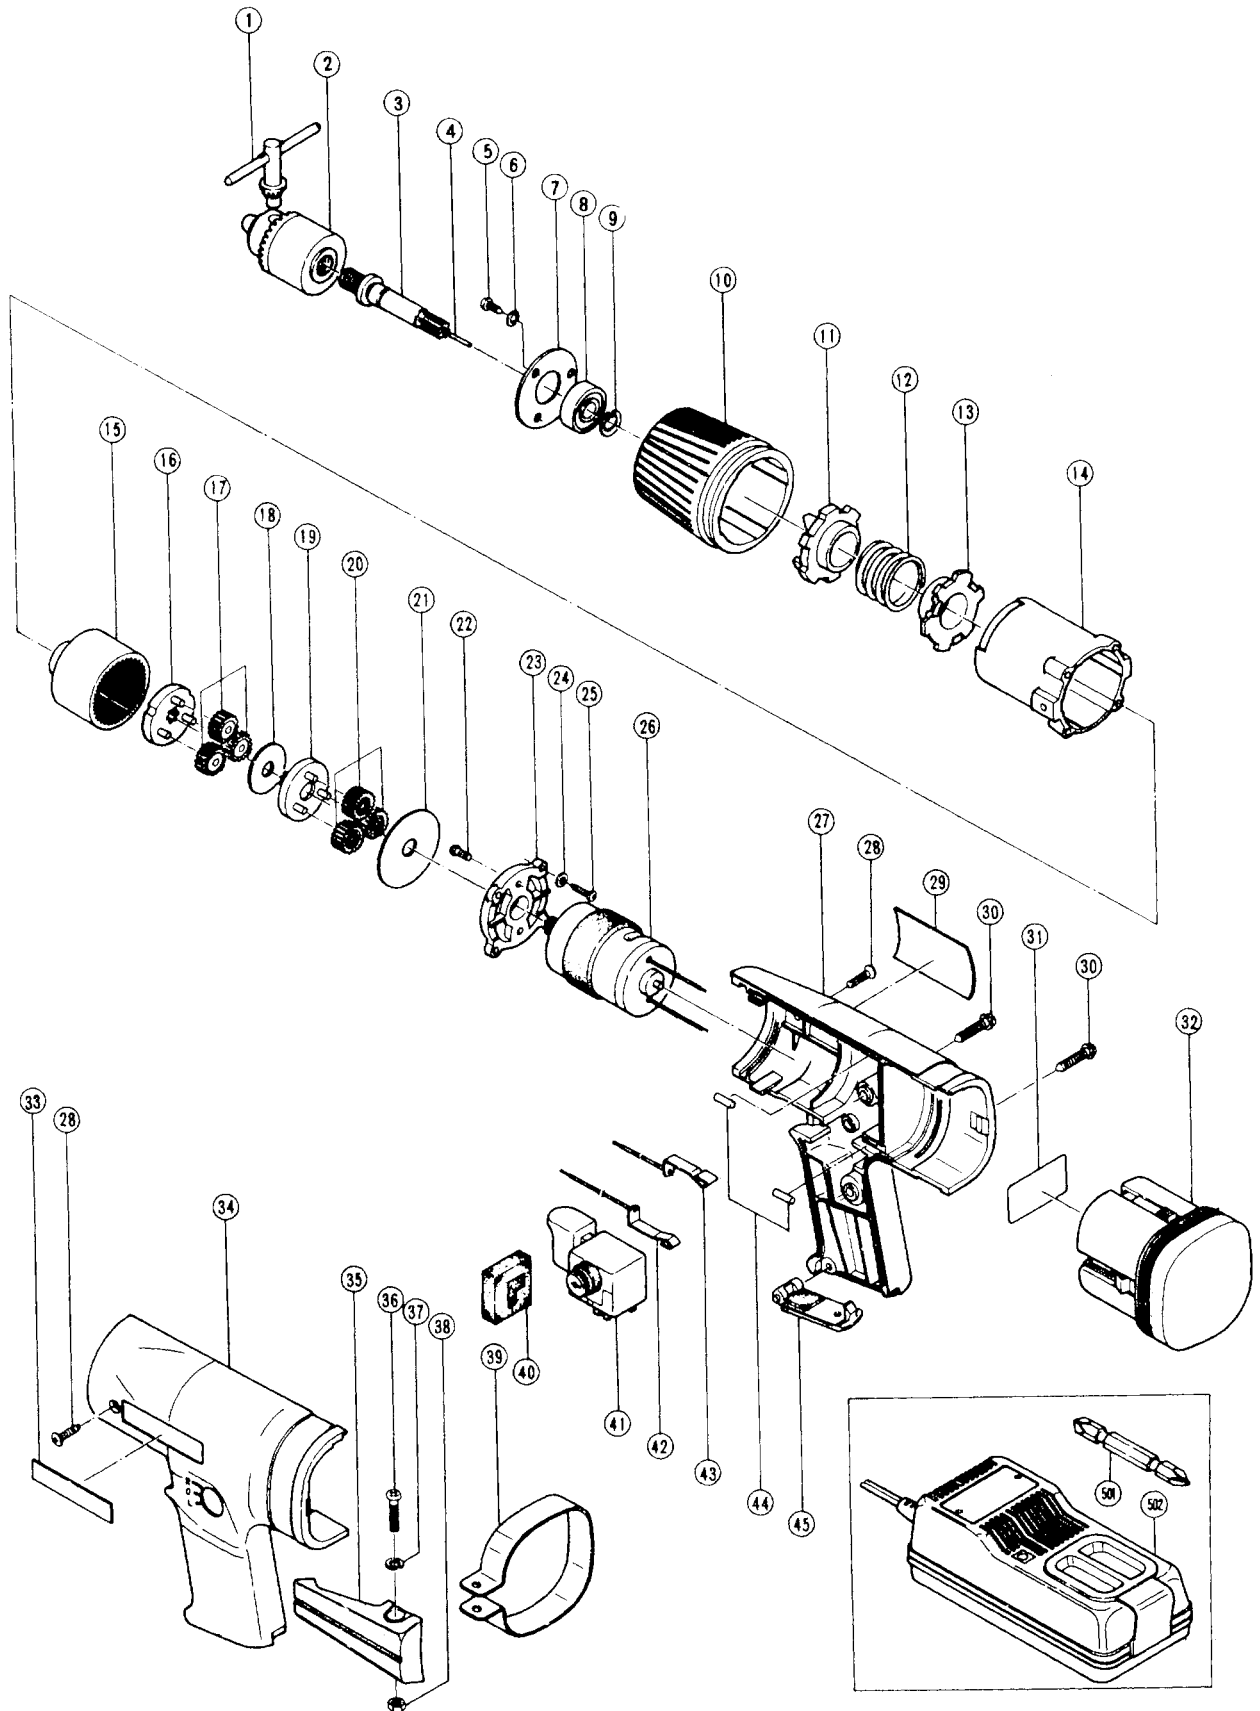

# ELECTRIC TOOL PARTS LIST

■ CORDLESS DRIVER DRILL

1982·8·15

Type D6D

D6D(E1)

## PARTS

D6D(E1)

Item No.	Code No.	Parts Name	Q'ty	Remarks
1	980057	Chuck Handle Ass'y	1	
2	950253	Chuck Ass'y 6.5TL2	1	includ. 1
3	984307	Spindle	1	
4	984306	Needle D2 x 11.8	1	
5	984320	⊕ Hd. Tapping Screw M3 x 8	3	
6	949451Z	Spring Lock Washer	3	for M3 (10 pcs.)
7	984313	Plate	1	
8	939396	Ball Bearing (608ZZC2)	1	
9	974577	E-Type Retaining Ring D7	1	
10	984312	Cap	1	
11	984310	Spring Holder	1	
12	984309	Spring	1	
13	984308	Ratchet	1	
14	984311	Case	1	
15	984305	Ring Gear Ass'y	1	
16	984304	Second Gear Holder Ass'y	1	
17	984324	Second Idle Gear Ass'y	1	
18	984303	Thrust Plate (B)	1	
19	984302	First Gear Holder Ass'y	1	
20	984323	First Idle Gear Ass'y	1	
21	984301	Thrust Plate (A)	1	
22	949203Z	⊕ Hd. Machine Screw M3 x 8	2	(10 pcs.)
23	984300	Motor Bracket	1	
24	949422Z	Washer	4	for M3 (10 pcs.)
25	983653	⊕ Hd. Tapping Screw M3 x 12	4	
26	984299	Motor Ass'y (A)	1	
27	984298	Housing (B)	1	
28	984319	⊕ Flat Hd. Tapping Screw M3 x 8	2	
29	—	Name Plate	1	
30	982095	⊕ Hd. Tapping Screw M4 x 20	2	
31	—	Battery Name Plate	1	
32	—	Battery Ass'y	1	See alternative parts
33	984322	HITACHI Label	1	
34	984297	Housing (A)	1	
35	984318	Hook	1	
36	949221Z	⊕ Hd. Machine Screw M4 x 20	1	(10 pcs.)
37	949453Z	Spring Lock Washer	1	for M4 (10 pcs.)
38	949554Z	Nut M4	1	(10 pcs.)
39	984317	Hook Holder	1	
40	982457	Switch Seal	1	
41	982456	Switch	1	
42	984315	Terminal (A) Ass'y	1	(Black color)
43	984314	Terminal (A) Ass'y	1	(Red color)
44	984321	Rubber Pin	2	
45	984316	Cover Ass'y	1	