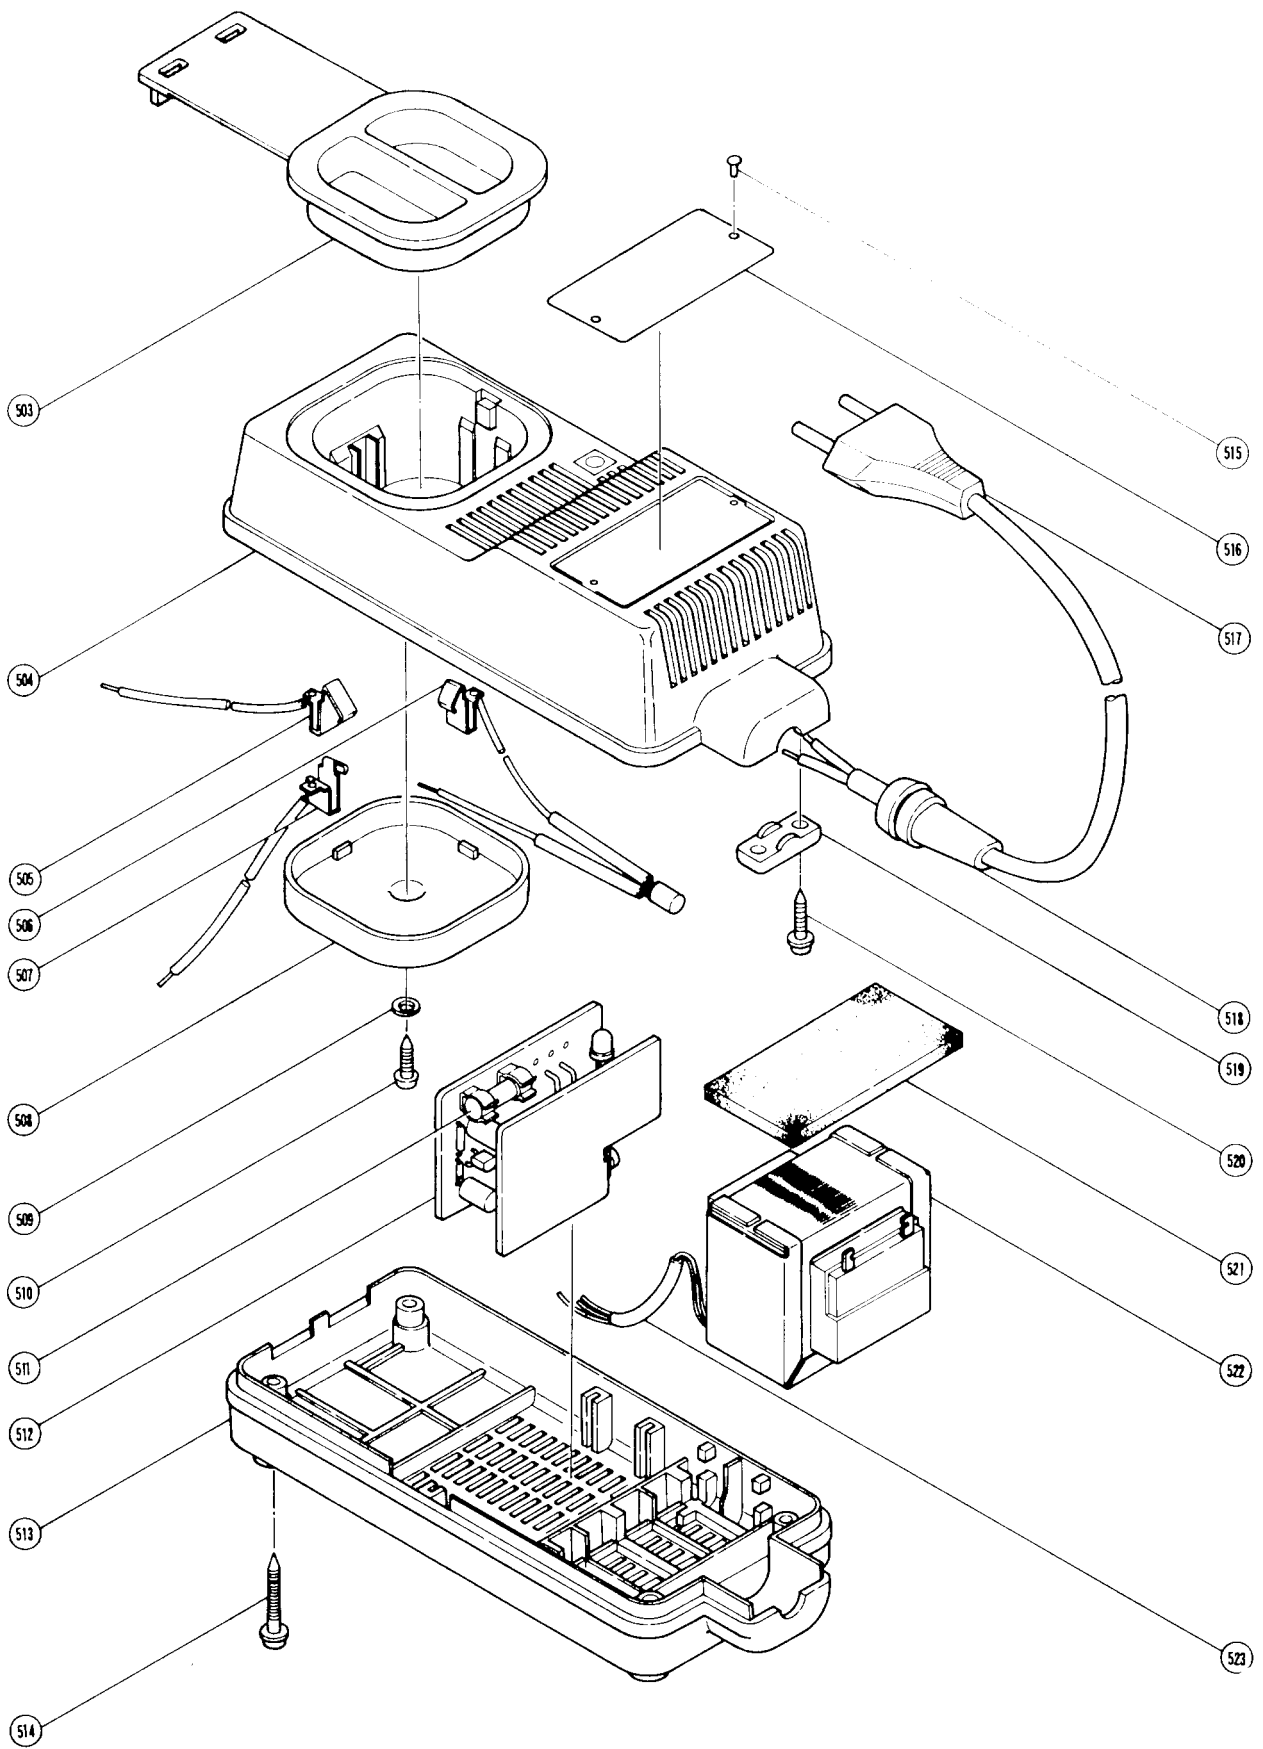

# ELECTRIC TOOL PARTS LIST

■ CORDLESS DRIVER DRILL

1982·8·15

Type D6D

D6D(E1)

## PARTS

D6D(E1)

Item No.	Code No.	Parts Name	Q'ty	Remarks
1	980057	Chuck Handle Ass'y	1	
2	950253	Chuck Ass'y 6.5TL2	1	includ. 1
3	984307	Spindle	1	
4	984306	Needle D2 x 11.8	1	
5	984320	⊕ Hd. Tapping Screw M3 x 8	3	
6	949451Z	Spring Lock Washer	3	for M3 (10 pcs.)
7	984313	Plate	1	
8	939396	Ball Bearing (608ZZC2)	1	
9	974577	E-Type Retaining Ring D7	1	
10	984312	Cap	1	
11	984310	Spring Holder	1	
12	984309	Spring	1	
13	984308	Ratchet	1	
14	984311	Case	1	
15	984305	Ring Gear Ass'y	1	
16	984304	Second Gear Holder Ass'y	1	
17	984324	Second Idle Gear Ass'y	1	
18	984303	Thrust Plate (B)	1	
19	984302	First Gear Holder Ass'y	1	
20	984323	First Idle Gear Ass'y	1	
21	984301	Thrust Plate (A)	1	
22	949203Z	⊕ Hd. Machine Screw M3 x 8	2	(10 pcs.)
23	984300	Motor Bracket	1	
24	949422Z	Washer	4	for M3 (10 pcs.)
25	983653	⊕ Hd. Tapping Screw M3 x 12	4	
26	984299	Motor Ass'y (A)	1	
27	984298	Housing (B)	1	
28	984319	⊕ Flat Hd. Tapping Screw M3 x 8	2	
29	—	Name Plate	1	
30	982095	⊕ Hd. Tapping Screw M4 x 20	2	
31	—	Battery Name Plate	1	
32	—	Battery Ass'y	1	See alternative parts
33	984322	HITACHI Label	1	
34	984297	Housing (A)	1	
35	984318	Hook	1	
36	949221Z	⊕ Hd. Machine Screw M4 x 20	1	(10 pcs.)
37	949453Z	Spring Lock Washer	1	for M4 (10 pcs.)
38	949554Z	Nut M4	1	(10 pcs.)
39	984317	Hook Holder	1	
40	982457	Switch Seal	1	
41	982456	Switch	1	
42	984315	Terminal (A) Ass'y	1	(Black color)
43	984314	Terminal (A) Ass'y	1	(Red color)
44	984321	Rubber Pin	2	
45	984316	Cover Ass'y	1	