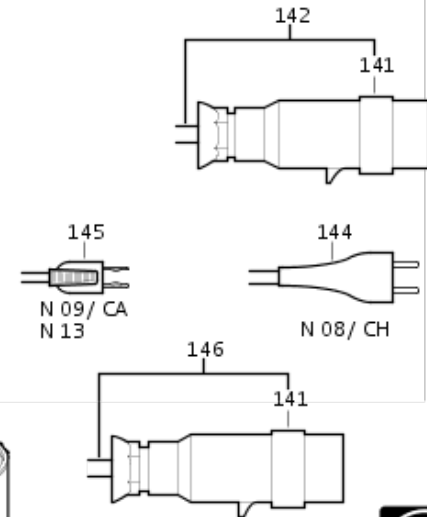

Type:
Part no.:

DS 648 (50Hz,42V)
72020300043

7 202 03 - DS 648
7 202 10 - DSe 648

Powered by innovation