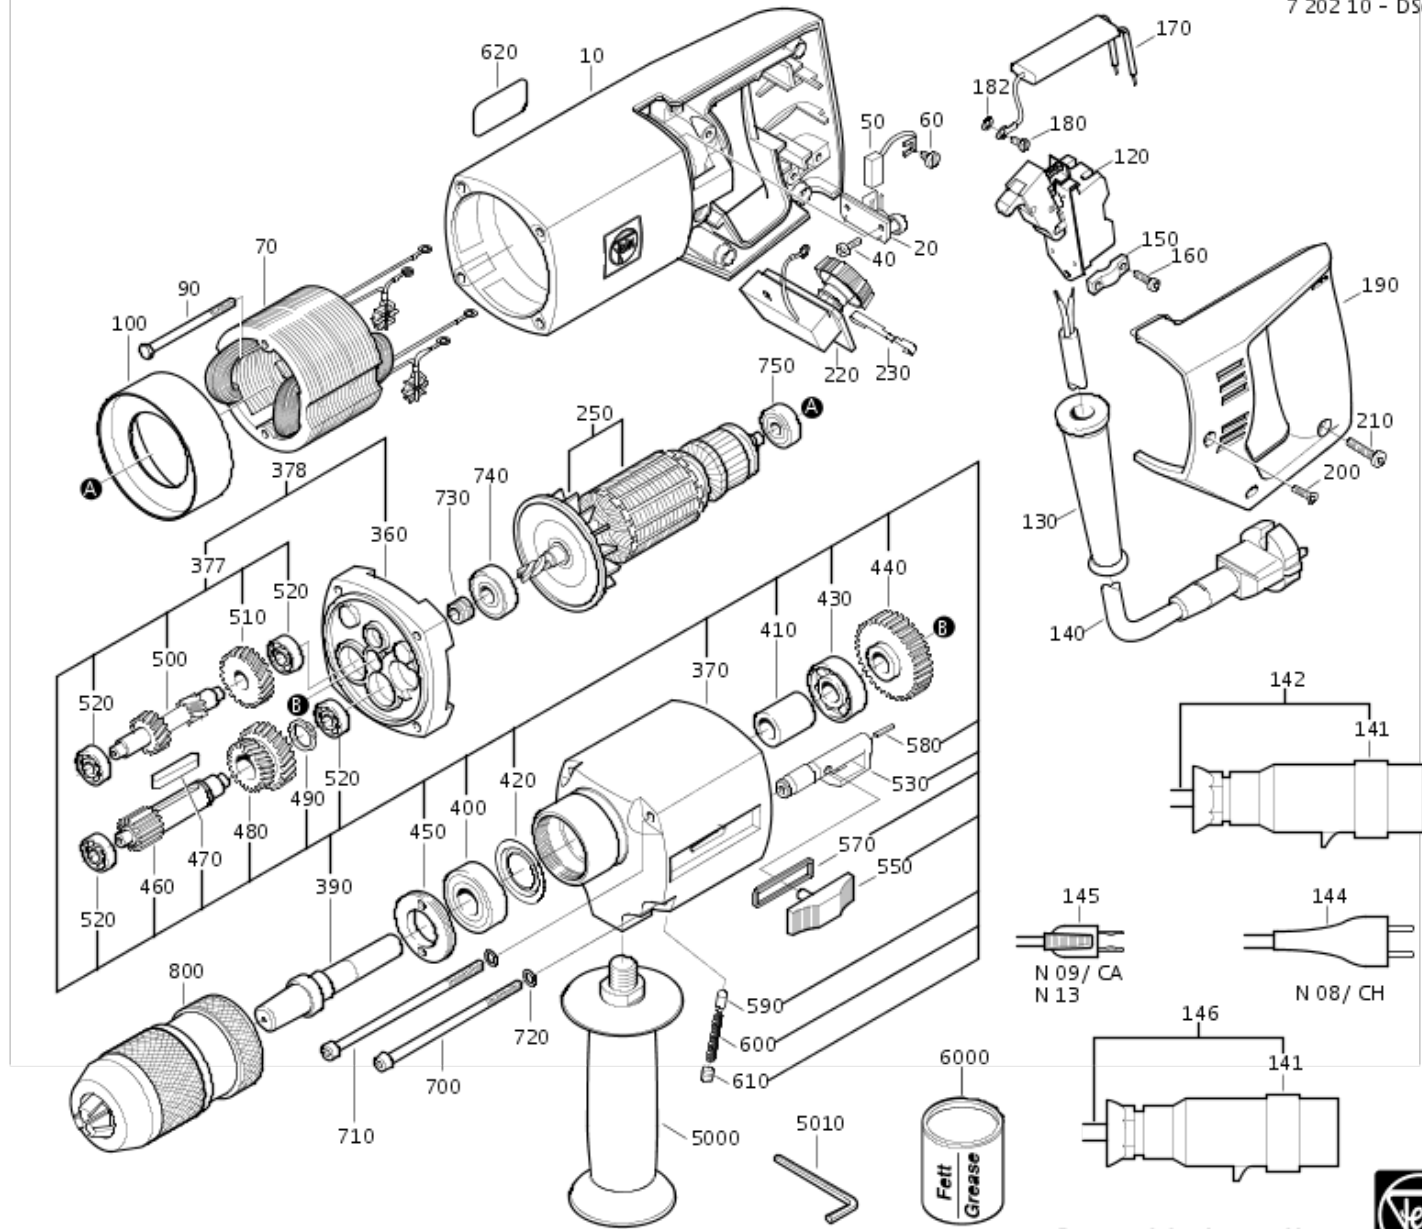

Type:
Part no.:

DS 648 (50Hz,42V)
72020300043

7 202 03 - DS 648
7 202 10 - DSe 648

Powered by innovation