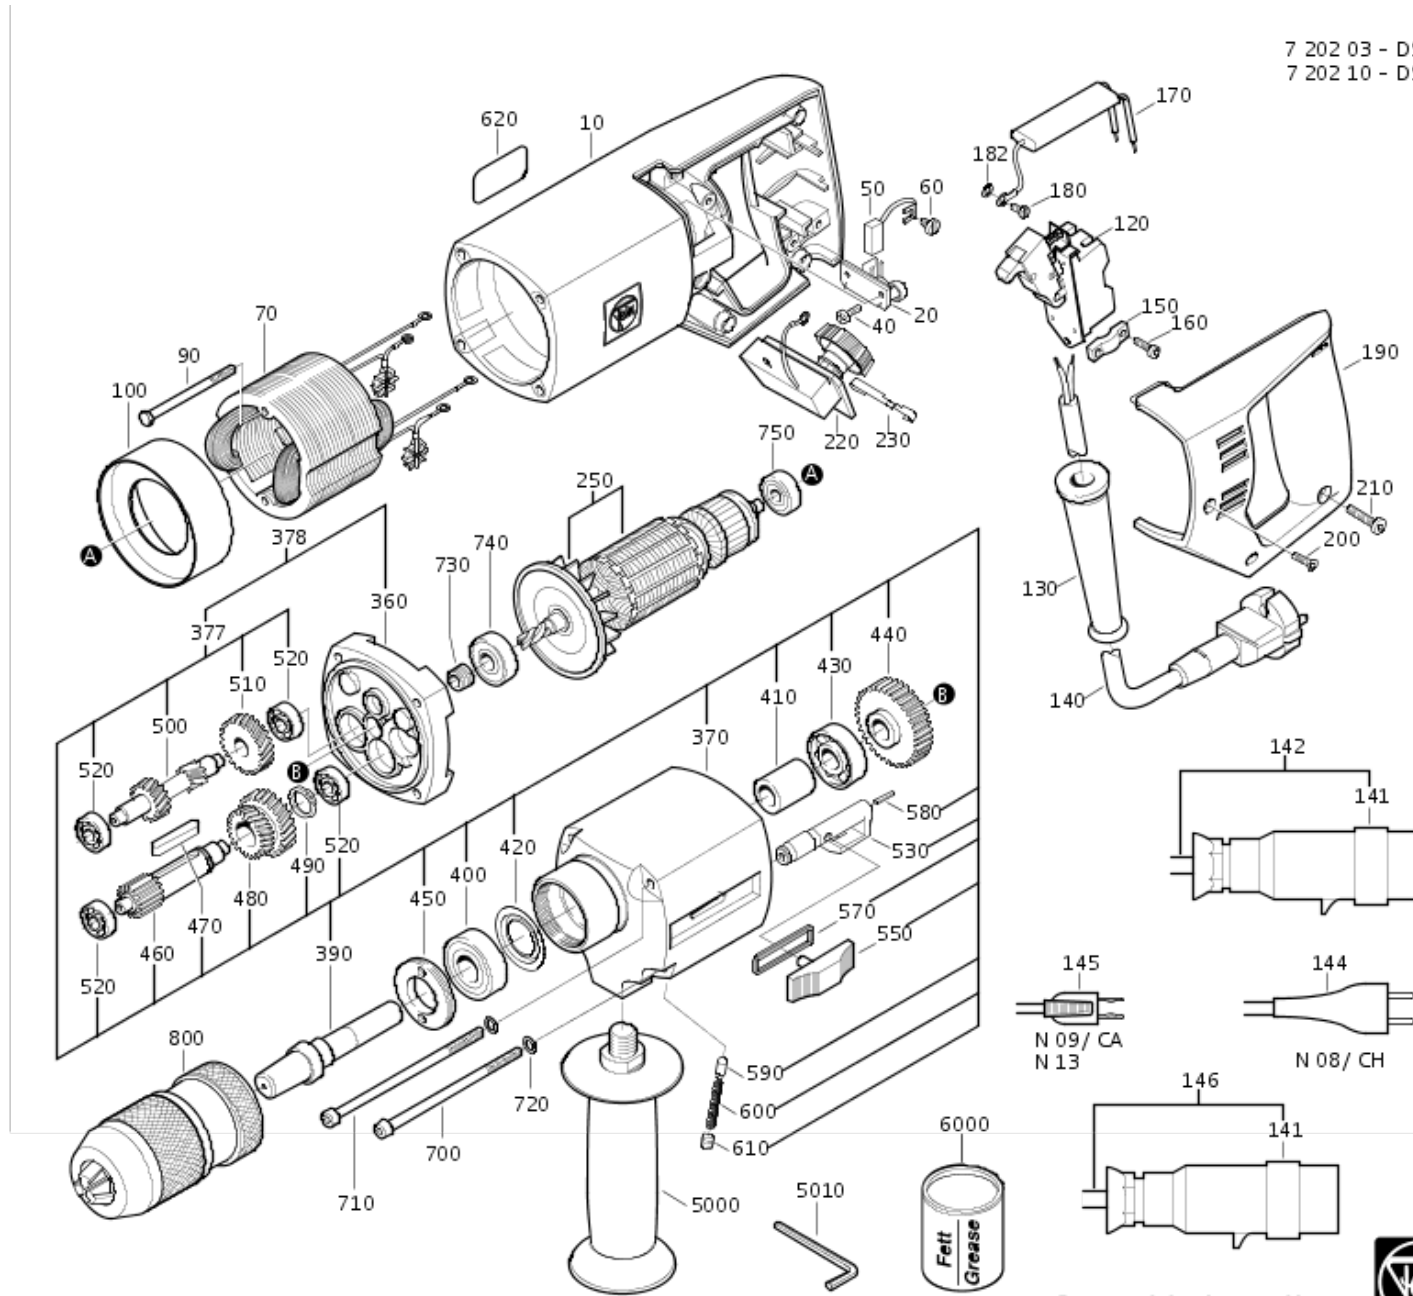

Type:
Part no.:

DS 648
72020308227

7 202 03 - DS 648
7 202 10 - DSe 648

Powered by innovation