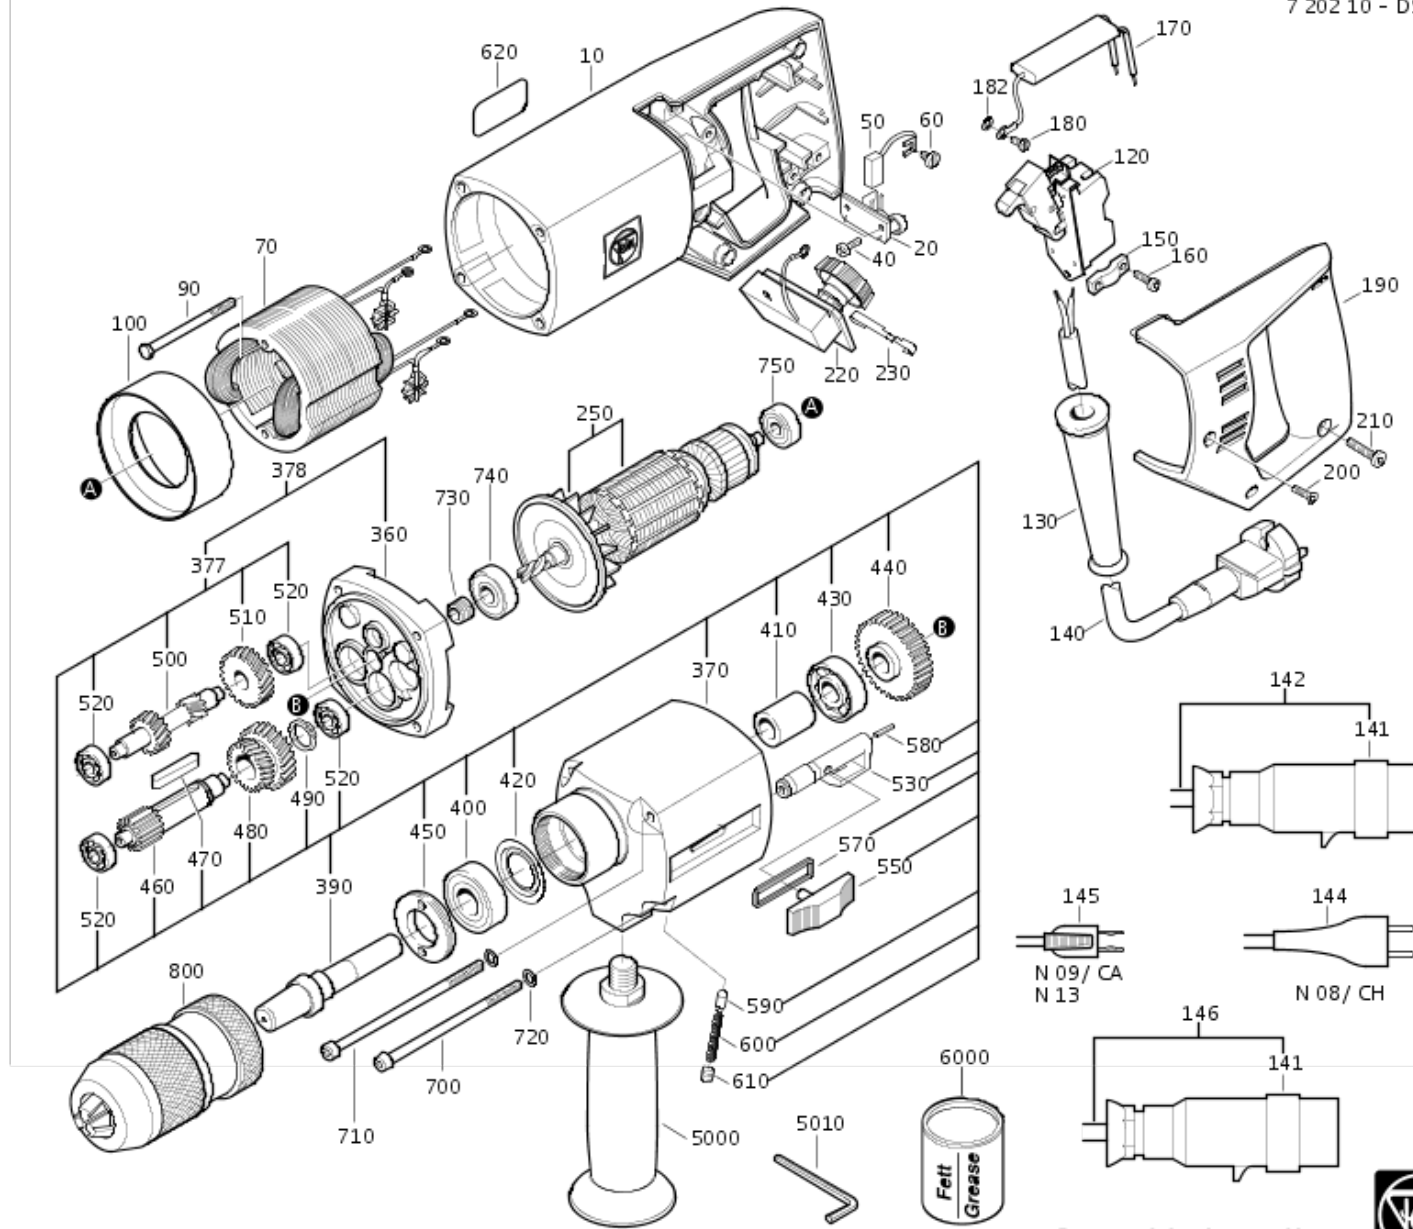

Type:
Part no.:

DS 648 (60Hz,110V)
72020313119

7 202 03 - DS 648
7 202 10 - DS 648

Powered by innovation