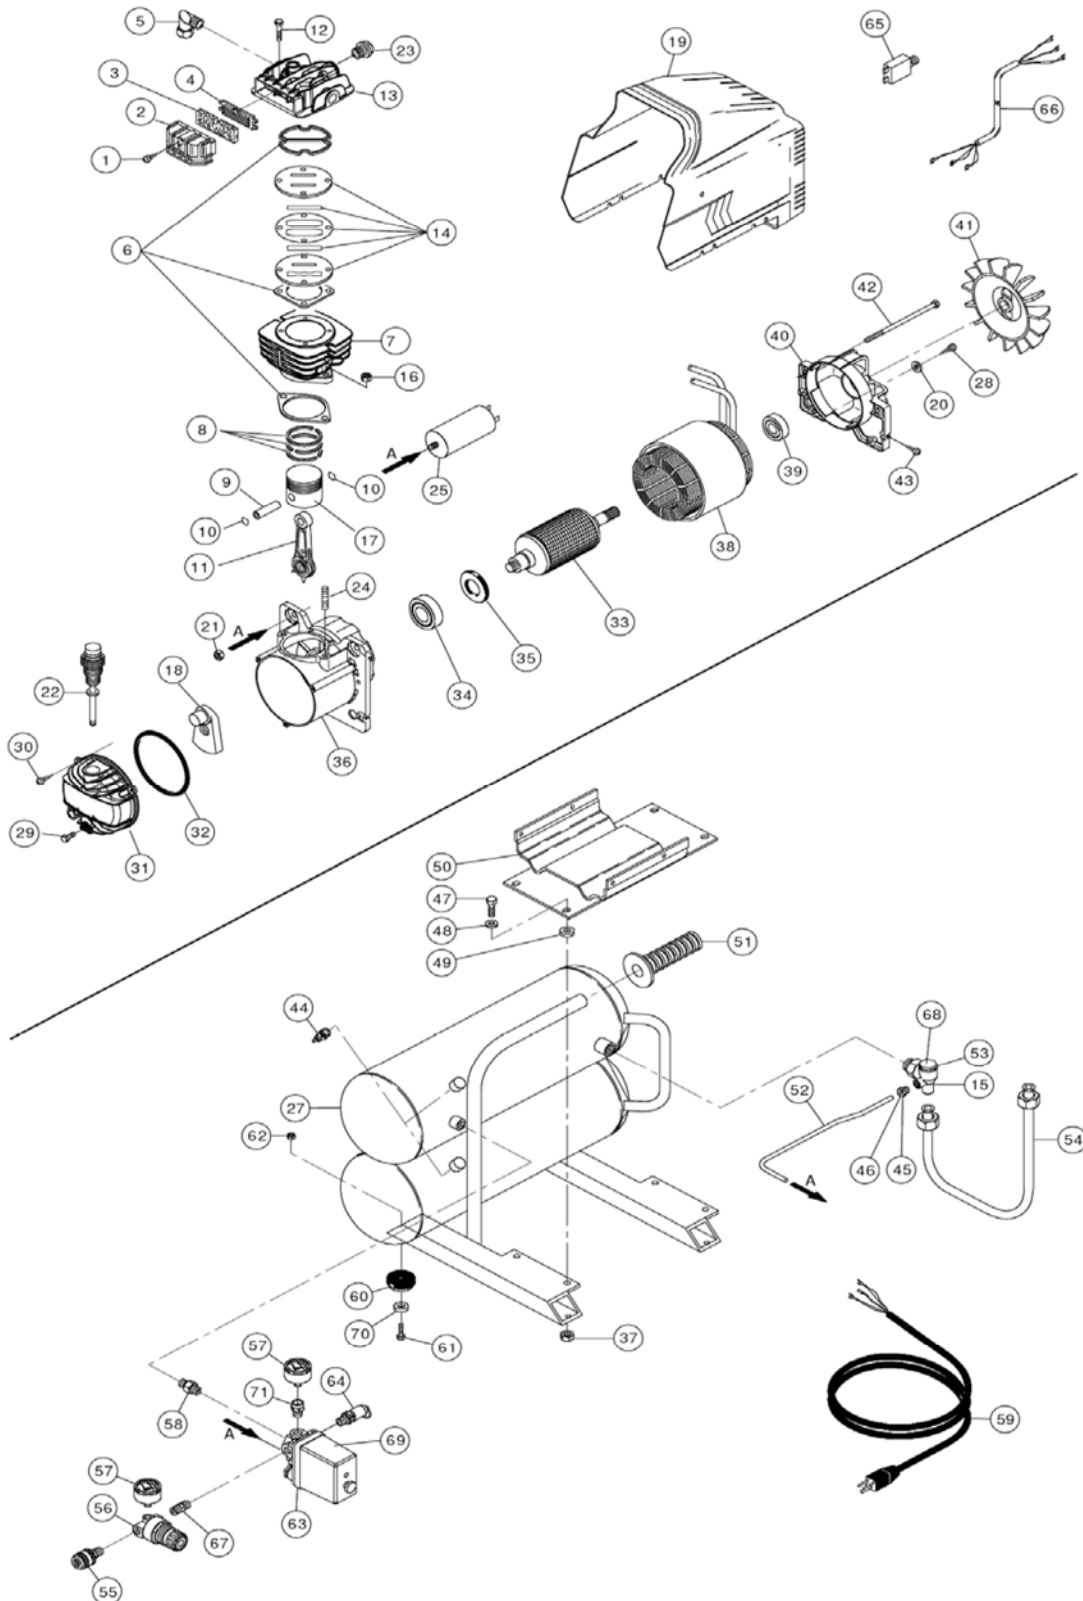

ELECTRIC TOOL PARTS LIST

■ AIR COMPRESSOR
Model EC89

2009 • 09 • 10
(E1)

Parts List

EC89

Item #	Code #	DESCRIPTION	NO USED	Remarks
1	881472	SCREW (10 pc.)	1	
2	881554	INTAKE FILTER HOUSING	1	
3	881553	FILTER ELEMENT	1	
4	881453	FILTER PLATE	1	
5	887053	JOINT	1	
6	887054	SET OF GASKET	1	
7	887055	CYLINDER	1	
8	881460	PISTON RINGS	1	
9	881462	PISTON PIN	1	
10	881463	RETAINING RING (5PC.)	2	
11	881561	CONNECTING ROD	1	
12	881551	SCREW (5PC.)	4	
13	887057	HEAD (INCLUDES ITEM 23)	1	
14	885551	VALVE PLATE KIT	1	
15	160582	RUBBER, NON-RETURN VALVE	1	
16	881489	NUT (10PC.)	2	
17	881461	PISTON	1	
18	887059	COUNTER WEIGHT	1	
19	160584	HOUSING	1	
20	881485	WASHER (10PC.)	1	
21	885557	NUT	1	
22	881469	DIPSTICK	1	
23	887060	START VALVE	1	
24	881566	STUD BOLT (3PC.)	1	
25	887061	CAPACITOR	1	
26			1	
27	160587	TANK (INCLUDES ITEMS 51& 53)	1	
28	884444	SCREW (10PC.)	1	
29	884450	DRAIN CAP	1	
30	881666	SCREW (10PC.)	3	
31	887062	CARTER COVER	1	
32	887063	GASKET, CARTER COVER	1	
33	887064	CRANK SHAFT WITH ROTOR	1	
34	6204DD	BALL BEARING, FRONT	1	
35	885457	OIL SEAL RING, 21 X 47 X 7	1	
36	887065	CRANK CASE	1	
37	881589	NUT (10PC.)	4	
38	887066	MOTOR STATOR	1	
39	6203ZZ	BALL BEARING, REAR	1	
40	887067	REAR COVER	1	
41	887068	FAN	1	
42	887069	TENSION ROD	2	
43	881479	SCREW (5PC.)	4	
44	882610	DISCHARGE TAP	2	
45	160571	COMPRESSION NUT (3PC.)	1	
46	160570	FERRULE (5PC.)	1	
47	881571	SCREW (5PC.)	4	
48	881572	WASHER (10PC.)	4	
49	881583	RUBBER WASHER (5PC.)	4	
50	881570	BASE PLATE	1	