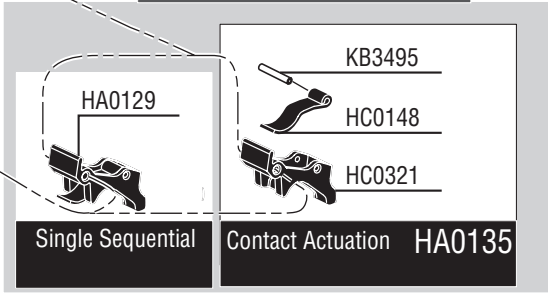

Tool #	Model	E	F	G
2K0103N	702XP Single Sequential	GB0449	FB0116	GA0360
2K0113N	702XP Single Sequential	GB0449	FB0116	GA0360
2K2001N	702XP Contact Actuation	GB0461	FB0116	GA0360
2K2002N	702XP Single Sequential	GB0461	FB0116	GA0360
2F0103N	752XP Single Sequential	GB0450	FB0118	GA0364
2F2001N	752XP Contact Actuation	GB0462	FB0118	GA0364
2F2002N	752XP Single Sequential	GB0462	FB0118	GA0364
2F3003N	752XP Contact Actuation	GB0450	FB0118	GA0364
2F3004N	752XP Single Sequential	GB0450	FB0118	GA0364

- ** Includes Seal
- ** Sellos de gomas
- ** Mit Dichtringe
- ** Joints

- * Does Not Include O-rings
- * No incluye sellos de gomas
- * Ohne Dichtringe
- * Joints exclus

Available Triggers

NFG02K Revised January 19, 2007 (Replaces 6/18/04) © 2002, 2007 by SENCO Products, Inc. Cincinnati, Ohio 45244—U.S.A.