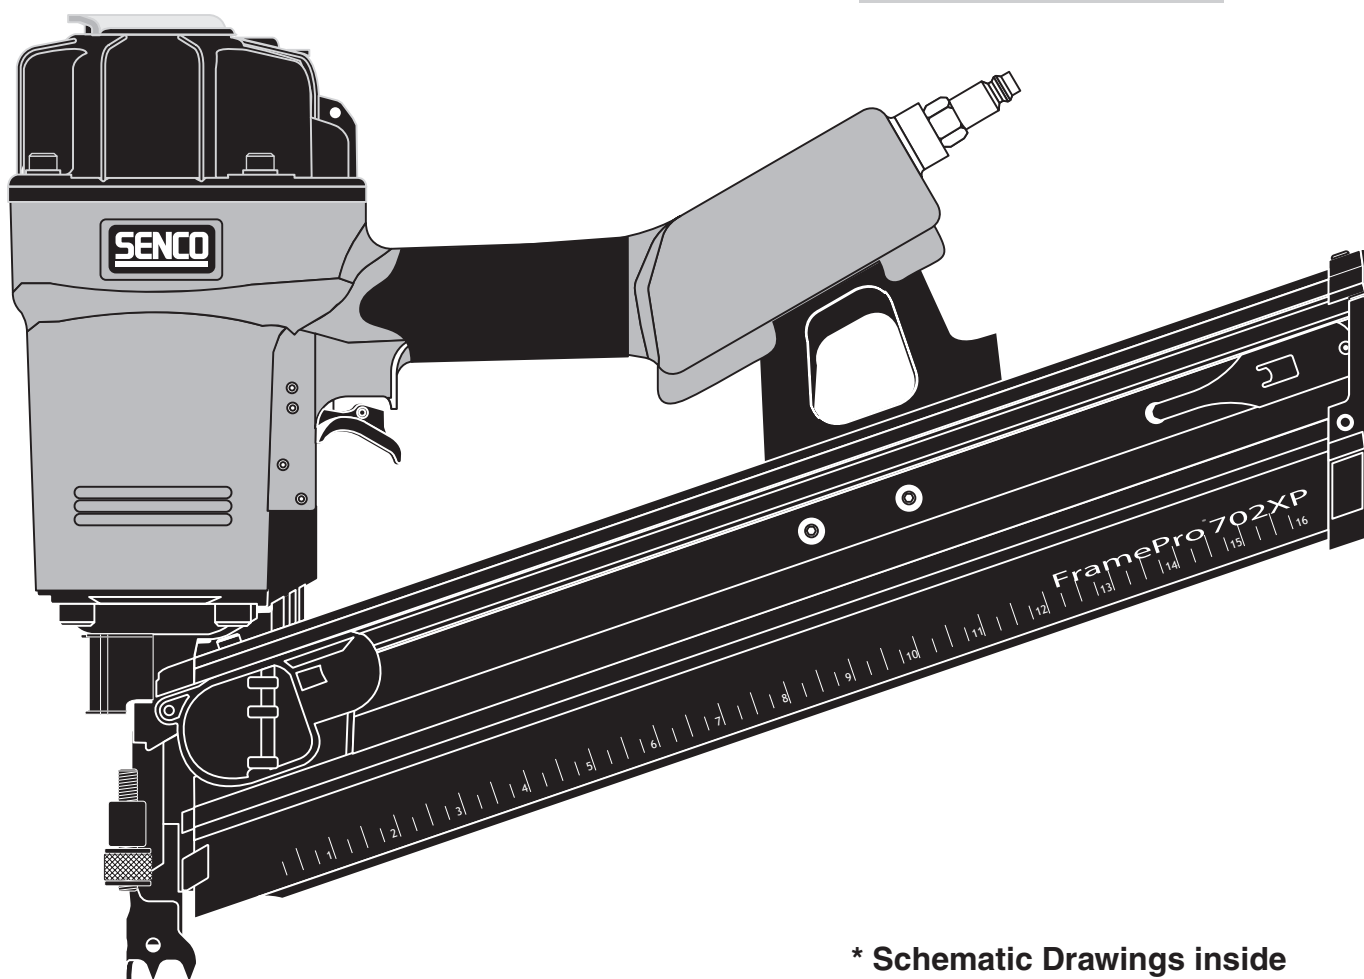

FramePro® 702XP 752XP FRH

Parts Reference Guide

Repair Kits
YK0243
YK0244

* Schematic Drawings inside

Questions? Comments? call Senco's toll-free Action-line:
1-800-543-4596 (North & south America only)
or e-mail: toolprof@senco.com

Senco Products, Inc.
8485 Broadwell Rd.
Cincinnati, OH 45244
Visit our Website: www.senco.com