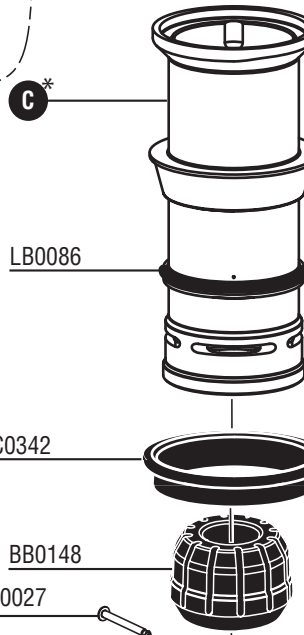

FramePro[®] 702XP 752XP FRH

Parts Reference Guide

Repair Kits
YK0243
YK0244

* Schematic Drawings inside

Questions? Comments? call Senco's toll-free Action-line:
1-800-543-4596 (North & south America only)
or e-mail: toolprof@senco.com

Senco Products, Inc.
8485 Broadwell Rd.
Cincinnati, OH 45244
Visit our Website: www.senco.com

FramePro® 702XP 752XP Full Round-Head

Tool #	Model	A	B	C	D
2K0103N	702XP Single Sequential	AB0201	YK0418	BC0340	GC0529
2K0113N	702XP Single Sequential	AB0201	YK0418	BC0340	GC0529
2K2001N	702XP Contact Actuation	AB0175	YK0418	BC0340	GC0529
2K2002N	702XP Single Sequential	AB0175	YK0418	BC0340	GC0529
2F0103N	752XP Single Sequential	AB0202	YK0419	BC0341	GC0588
2F2001N	752XP Contact Actuation	AB0174	YK0419	BC0341	GC0588
2F2002N	752XP Single Sequential	AB0174	YK0419	BC0341	GC0588
2F3003N	752XP Contact Actuation	AB0174	YK0419	BC0341	GC0588
2F3004N	752XP Single Sequential	AB0174	YK0419	BC0341	GC0588

Tool #	Model	E	F	G
2K0103N	702XP Single Sequential	GB0449	FB0116	GA0360
2K0113N	702XP Single Sequential	GB0449	FB0116	GA0360
2K2001N	702XP Contact Actuation	GB0461	FB0116	GA0360
2K2002N	702XP Single Sequential	GB0461	FB0116	GA0360
2F0103N	752XP Single Sequential	GB0450	FB0118	GA0364
2F2001N	752XP Contact Actuation	GB0462	FB0118	GA0364
2F2002N	752XP Single Sequential	GB0462	FB0118	GA0364
2F3003N	752XP Contact Actuation	GB0450	FB0118	GA0364
2F3004N	752XP Single Sequential	GB0450	FB0118	GA0364