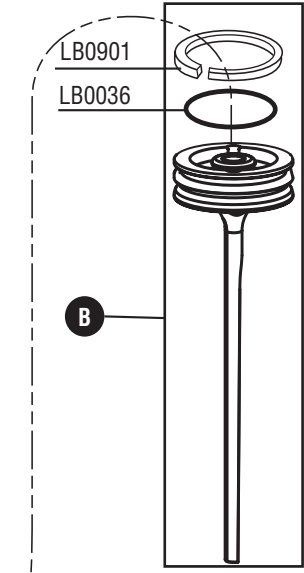

FramePro[®] 702XP 752XP FRH

Parts Reference Guide

Repair Kits
YK0243
YK0244

* Schematic Drawings inside

Questions? Comments? call Senco's toll-free Action-line:
1-800-543-4596 (North & south America only)
or e-mail: toolprof@senco.com

Senco Products, Inc.
8485 Broadwell Rd.
Cincinnati, OH 45244
Visit our Website: www.senco.com

FramePro® 702XP 752XP Full Round-Head

Tool #	Model	A	B	C	D
2K0103N	702XP Single Sequential	AB0201	YK0418	BC0340	GC0529
2K0113N	702XP Single Sequential	AB0201	YK0418	BC0340	GC0529
2K2001N	702XP Contact Actuation	AB0175	YK0418	BC0340	GC0529
2K2002N	702XP Single Sequential	AB0175	YK0418	BC0340	GC0529
2F0103N	752XP Single Sequential	AB0202	YK0419	BC0341	GC0588
2F2001N	752XP Contact Actuation	AB0174	YK0419	BC0341	GC0588
2F2002N	752XP Single Sequential	AB0174	YK0419	BC0341	GC0588
2F3003N	752XP Contact Actuation	AB0174	YK0419	BC0341	GC0588
2F3004N	752XP Single Sequential	AB0174	YK0419	BC0341	GC0588

Tool #	Model	E	F	G
2K0103N	702XP Single Sequential	GB0449	FB0116	GA0360
2K0113N	702XP Single Sequential	GB0449	FB0116	GA0360
2K2001N	702XP Contact Actuation	GB0461	FB0116	GA0360
2K2002N	702XP Single Sequential	GB0461	FB0116	GA0360
2F0103N	752XP Single Sequential	GB0450	FB0118	GA0364
2F2001N	752XP Contact Actuation	GB0462	FB0118	GA0364
2F2002N	752XP Single Sequential	GB0462	FB0118	GA0364
2F3003N	752XP Contact Actuation	GB0450	FB0118	GA0364
2F3004N	752XP Single Sequential	GB0450	FB0118	GA0364