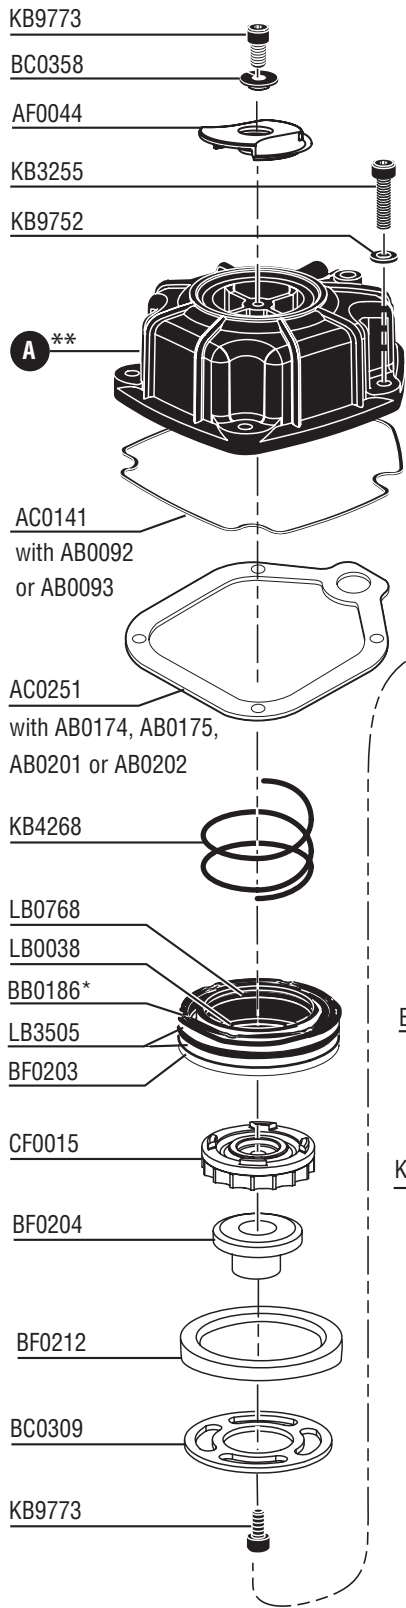

FramePro[®] 702XP 752XP FRH

Parts Reference Guide

Repair Kits
YK0243
YK0244

* Schematic Drawings inside

Questions? Comments? call Senco's toll-free Action-line:
1-800-543-4596 (North & south America only)
or e-mail: toolprof@senco.com

Senco Products, Inc.
8485 Broadwell Rd.
Cincinnati, OH 45244
Visit our Website: www.senco.com

FramePro® 702XP 752XP Full Round-Head

Tool #	Model	A	B	C	D
2K0103N	702XP Single Sequential	AB0201	YK0418	BC0340	GC0529
2K0113N	702XP Single Sequential	AB0201	YK0418	BC0340	GC0529
2K2001N	702XP Contact Actuation	AB0175	YK0418	BC0340	GC0529
2K2002N	702XP Single Sequential	AB0175	YK0418	BC0340	GC0529
2F0103N	752XP Single Sequential	AB0202	YK0419	BC0341	GC0588
2F2001N	752XP Contact Actuation	AB0174	YK0419	BC0341	GC0588
2F2002N	752XP Single Sequential	AB0174	YK0419	BC0341	GC0588
2F3003N	752XP Contact Actuation	AB0174	YK0419	BC0341	GC0588
2F3004N	752XP Single Sequential	AB0174	YK0419	BC0341	GC0588

Tool #	Model	E	F	G
2K0103N	702XP Single Sequential	GB0449	FB0116	GA0360
2K0113N	702XP Single Sequential	GB0449	FB0116	GA0360
2K2001N	702XP Contact Actuation	GB0461	FB0116	GA0360
2K2002N	702XP Single Sequential	GB0461	FB0116	GA0360
2F0103N	752XP Single Sequential	GB0450	FB0118	GA0364
2F2001N	752XP Contact Actuation	GB0462	FB0118	GA0364
2F2002N	752XP Single Sequential	GB0462	FB0118	GA0364
2F3003N	752XP Contact Actuation	GB0450	FB0118	GA0364
2F3004N	752XP Single Sequential	GB0450	FB0118	GA0364

Available Plugs
(Not Included with Tool)

	PC0480
	Ind. Interchange 3/8" NPT
	PC0485 ✓
	Ind. Interchange 3/8" NPT
	PC0469
	Tru-Flate 3/8" NPT
	PC0475 ✓
	Tru-Flate 3/8" NPT

✓ **Recommended Plugs**
Plugs shown smaller than actual size