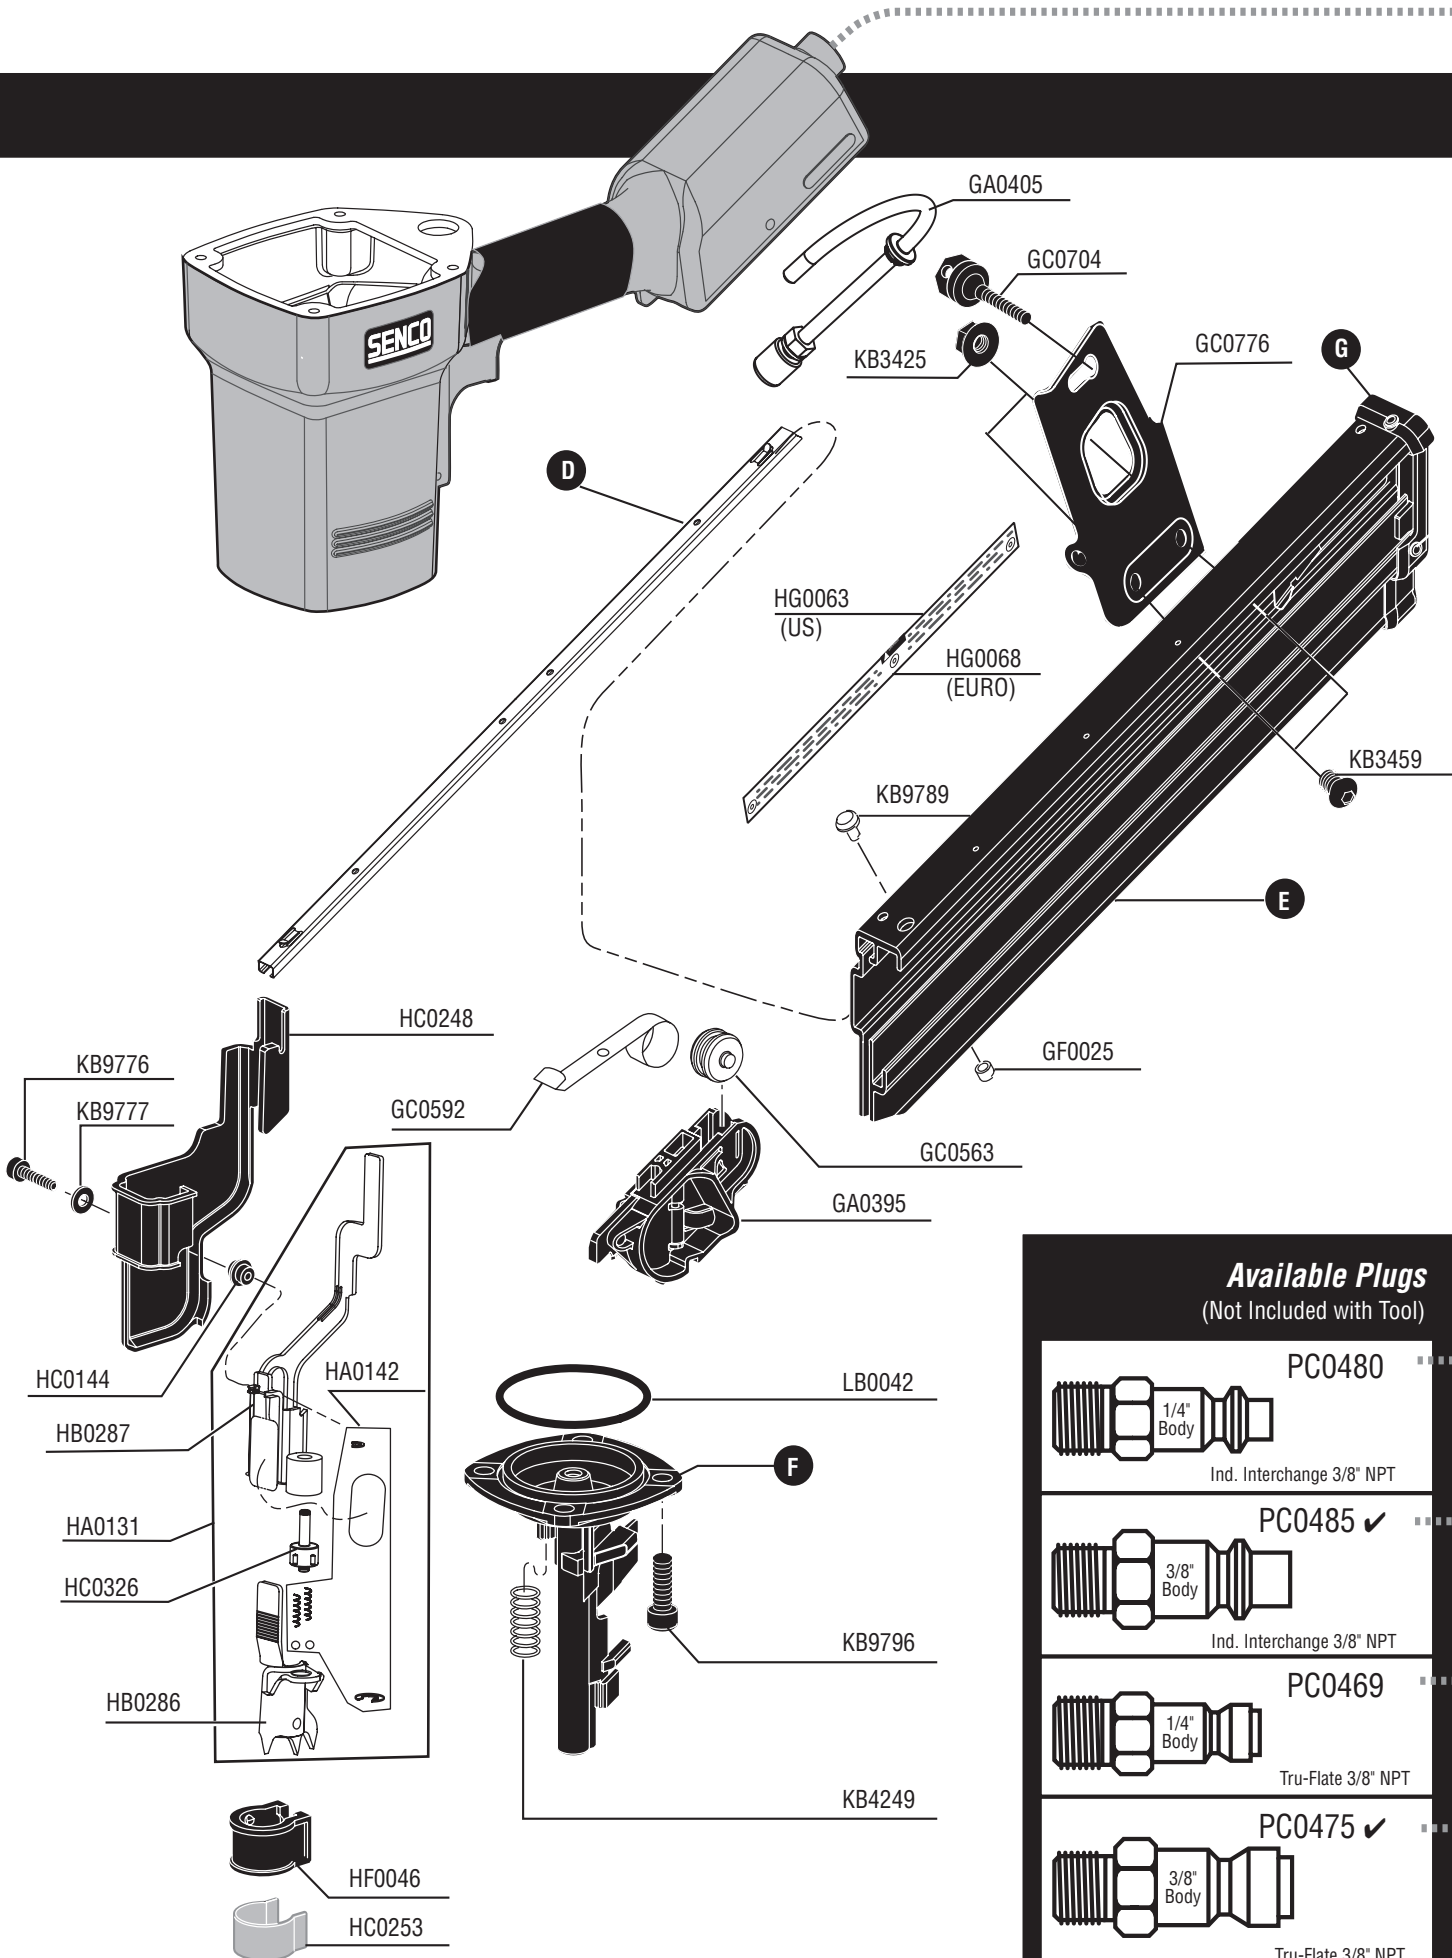

Senco Products, Inc.
8485 Broadwell Rd.
Cincinnati, OH 45244
Visit our Website: www.senco.com

FramePro® 702XP 752XP Full Round-Head

Tool #	Model	A	B	C	D
2K0103N	702XP Single Sequential	AB0201	YK0418	BC0340	GC0529
2K0113N	702XP Single Sequential	AB0201	YK0418	BC0340	GC0529
2K2001N	702XP Contact Actuation	AB0175	YK0418	BC0340	GC0529
2K2002N	702XP Single Sequential	AB0175	YK0418	BC0340	GC0529
2F0103N	752XP Single Sequential	AB0202	YK0419	BC0341	GC0588
2F2001N	752XP Contact Actuation	AB0174	YK0419	BC0341	GC0588
2F2002N	752XP Single Sequential	AB0174	YK0419	BC0341	GC0588
2F3003N	752XP Contact Actuation	AB0174	YK0419	BC0341	GC0588
2F3004N	752XP Single Sequential	AB0174	YK0419	BC0341	GC0588

Tool #	Model	E	F	G
2K0103N	702XP Single Sequential	GB0449	FB0116	GA0360
2K0113N	702XP Single Sequential	GB0449	FB0116	GA0360
2K2001N	702XP Contact Actuation	GB0461	FB0116	GA0360
2K2002N	702XP Single Sequential	GB0461	FB0116	GA0360
2F0103N	752XP Single Sequential	GB0450	FB0118	GA0364
2F2001N	752XP Contact Actuation	GB0462	FB0118	GA0364
2F2002N	752XP Single Sequential	GB0462	FB0118	GA0364
2F3003N	752XP Contact Actuation	GB0450	FB0118	GA0364
2F3004N	752XP Single Sequential	GB0450	FB0118	GA0364

- ** Includes Seal
- ** Sellos de gomas
- ** Mit Dichtringe
- ** Joints

- * Does Not Include O-rings
- * No incluye sellos de gomas
- * Ohne Dichtringe
- * Joints exclus

Available Triggers

NFG02K Revised January 19, 2007 (Replaces 6/18/04) © 2002, 2007 by SENCO Products, Inc. Cincinnati, Ohio 45244—U.S.A.

Available Plugs
(Not Included with Tool)

	PC0480
	Ind. Interchange 3/8" NPT
	PC0485 ✓
	Ind. Interchange 3/8" NPT
	PC0469
	Tru-Flate 3/8" NPT
	PC0475 ✓
	Tru-Flate 3/8" NPT

✓ **Recommended Plugs**
Plugs shown smaller than actual size