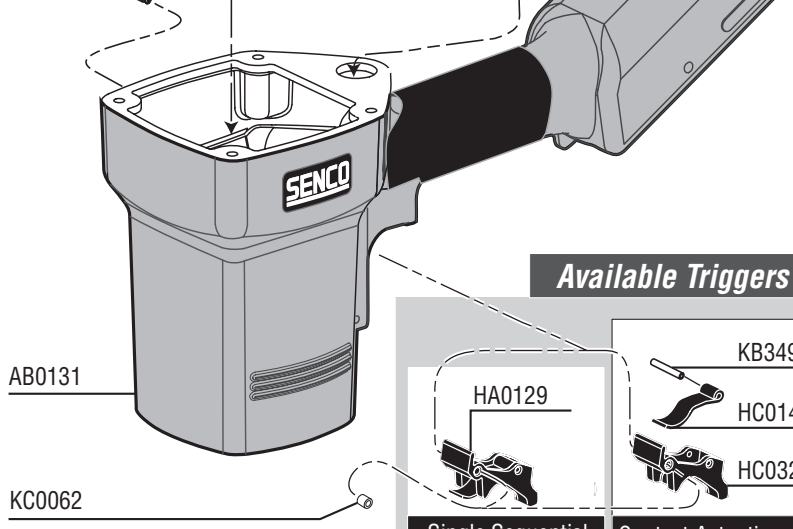

FramePro® 702XP 752XP Full Round-Head

Tool #	Model	A	B	C	D
2K0103N	702XP Single Sequential	AB0201	YK0418	BC0340	GC0529
2K0113N	702XP Single Sequential	AB0201	YK0418	BC0340	GC0529
2K2001N	702XP Contact Actuation	AB0175	YK0418	BC0340	GC0529
2K2002N	702XP Single Sequential	AB0175	YK0418	BC0340	GC0529
2F0103N	752XP Single Sequential	AB0202	YK0419	BC0341	GC0588
2F2001N	752XP Contact Actuation	AB0174	YK0419	BC0341	GC0588
2F2002N	752XP Single Sequential	AB0174	YK0419	BC0341	GC0588
2F3003N	752XP Contact Actuation	AB0174	YK0419	BC0341	GC0588
2F3004N	752XP Single Sequential	AB0174	YK0419	BC0341	GC0588

Tool #	Model	E	F	G
2K0103N	702XP Single Sequential	GB0449	FB0116	GA0360
2K0113N	702XP Single Sequential	GB0449	FB0116	GA0360
2K2001N	702XP Contact Actuation	GB0461	FB0116	GA0360
2K2002N	702XP Single Sequential	GB0461	FB0116	GA0360
2F0103N	752XP Single Sequential	GB0450	FB0118	GA0364
2F2001N	752XP Contact Actuation	GB0462	FB0118	GA0364
2F2002N	752XP Single Sequential	GB0462	FB0118	GA0364
2F3003N	752XP Contact Actuation	GB0450	FB0118	GA0364
2F3004N	752XP Single Sequential	GB0450	FB0118	GA0364

- ** Includes Seal
- ** Sellos de gomas
- ** Mit Dichtringe
- ** Joints

- Does Not Include O-rings
- No incluye sellos de gomas
- Ohne Dichtringe
- Joints exclus

Available Triggers