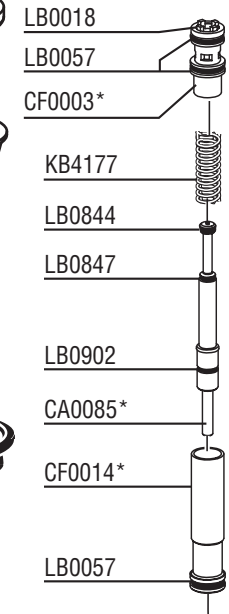

FramePro[®] 702XP 752XP FRH

Parts Reference Guide

Repair Kits
YK0243
YK0244

* Schematic Drawings inside

Questions? Comments? call Senco's toll-free Action-line:
1-800-543-4596 (North & south America only)
or e-mail: toolprof@senco.com

Senco Products, Inc.
8485 Broadwell Rd.
Cincinnati, OH 45244
Visit our Website: www.senco.com

FramePro® 702XP 752XP Full Round-Head

Tool #	Model	A	B	C	D
2K0103N	702XP Single Sequential	AB0201	YK0418	BC0340	GC0529
2K0113N	702XP Single Sequential	AB0201	YK0418	BC0340	GC0529
2K2001N	702XP Contact Actuation	AB0175	YK0418	BC0340	GC0529
2K2002N	702XP Single Sequential	AB0175	YK0418	BC0340	GC0529
2F0103N	752XP Single Sequential	AB0202	YK0419	BC0341	GC0588
2F2001N	752XP Contact Actuation	AB0174	YK0419	BC0341	GC0588
2F2002N	752XP Single Sequential	AB0174	YK0419	BC0341	GC0588
2F3003N	752XP Contact Actuation	AB0174	YK0419	BC0341	GC0588
2F3004N	752XP Single Sequential	AB0174	YK0419	BC0341	GC0588

Tool #	Model	E	F	G
2K0103N	702XP Single Sequential	GB0449	FB0116	GA0360
2K0113N	702XP Single Sequential	GB0449	FB0116	GA0360
2K2001N	702XP Contact Actuation	GB0461	FB0116	GA0360
2K2002N	702XP Single Sequential	GB0461	FB0116	GA0360
2F0103N	752XP Single Sequential	GB0450	FB0118	GA0364
2F2001N	752XP Contact Actuation	GB0462	FB0118	GA0364
2F2002N	752XP Single Sequential	GB0462	FB0118	GA0364
2F3003N	752XP Contact Actuation	GB0450	FB0118	GA0364
2F3004N	752XP Single Sequential	GB0450	FB0118	GA0364

Available Plugs
(Not Included with Tool)

	PC0480
	Ind. Interchange 3/8" NPT
	PC0485 ✓
	Ind. Interchange 3/8" NPT
	PC0469
	Tru-Flate 3/8" NPT
	PC0475 ✓
	Tru-Flate 3/8" NPT

✓ **Recommended Plugs**
Plugs shown smaller than actual size