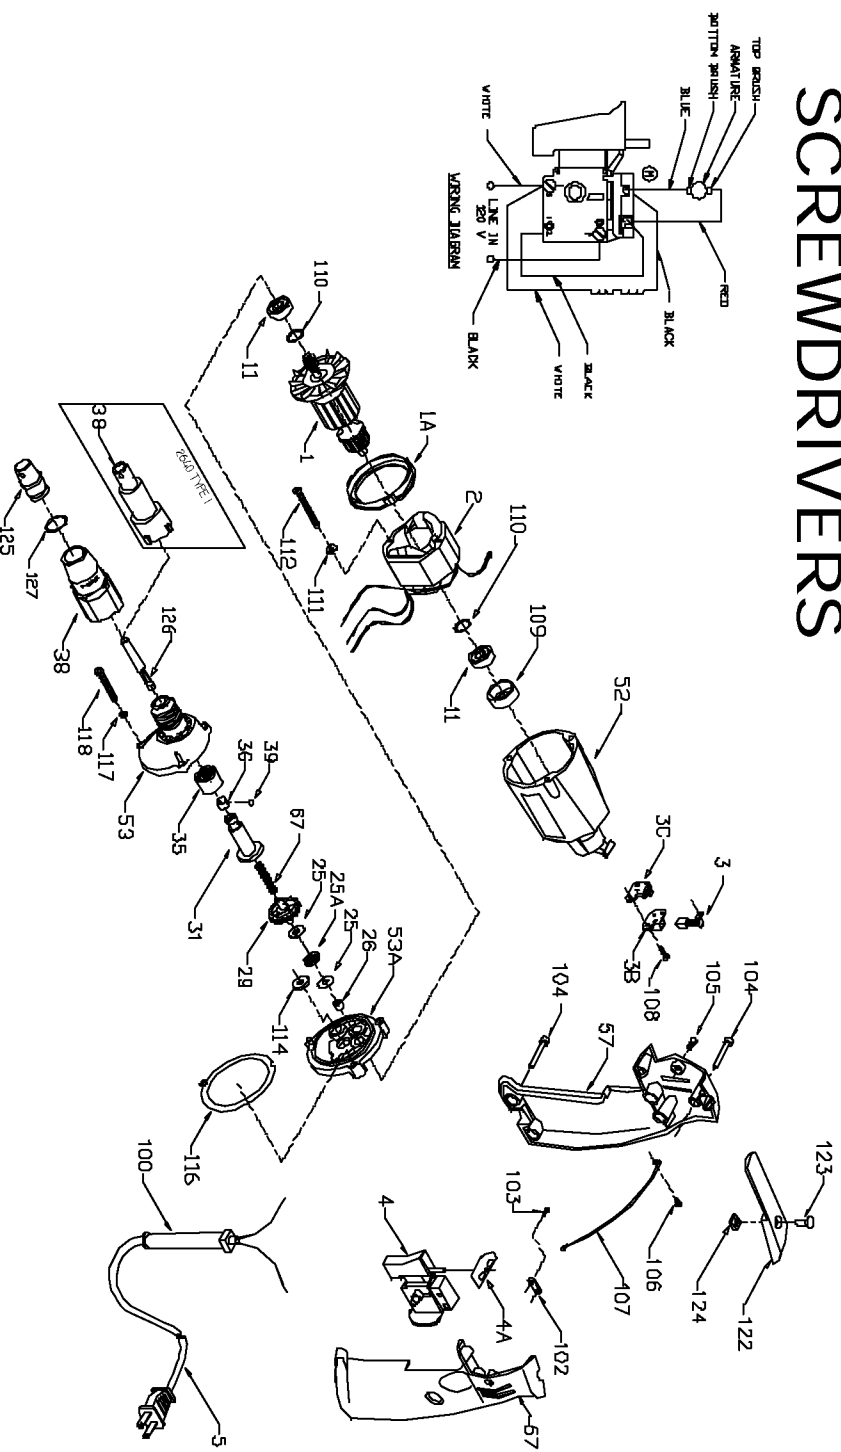

PORTER-CABLE DRYWALL

SCREWDRIVERS

WARNING: Electrical repairs should only be attempted by trained repairmen. Contact the nearest Porter-Cable Service Center or other competent repair center

**2640
2650**

Parts List for J-2650 Type 2

Item Number	Part Number	Description	Qty Required
1	876606	ARMATURE	1
1	811350	BAFFLE	1
1	811531	FAN	1
2	876479	FIELD	1
3	N119739	BRUSH & SPRING	2
3	694301	BRUSH HOLDER	2
3	694298	BRUSH INSULATOR	2
4	888146	SWITCH VSR	1
4	875868	BUTTON-FWD/REV	1
5	882613	CORD	1
11	855284	BEARING	3
25	689764	THRUST WASHER	10
25	000000-00	No Longer Available	1
26	839837	NEEDLE BEARING	3
27	890572	GEAR & CLUTCH ASSY.	1
29	890478	GEAR ASSY.	1
31	000000-00	No Longer Available	3
31	890477	SPINDLE ASSY.	1
35	000000-00	No Longer Available	3
36	883291	RETAINER CLIP	10
38	000000-00	No Longer Available	1
39	697533	BALL	1
52	876677	MOTOR HSG PKG	1
53	000000-00	No Longer Available	1
53	868599	INTER PLT	1
57	876612	HANDLE SET	1
67	890471	SPRING	10

COPYRIGHT© 2005. All Rights Reserved.

Parts list, pricing, and availability subject to change. Please visit www.dewaltservicenet.com for current parts information.

Parts List for J-2650 Type 2

Item Number	Part Number	Description	Qty Required
100	810716	RELIEVER	1
102	861434	CORD CLAMP	1
103	882703	SCREW	10
104	900826	SCREW	10
105	866340	SCREW	10
106	864137	SCREW	10
107	000000-00	No Longer Available	1
108	864136	SCREW	10
109	694432	BEARING MOUNT	3
110	847564	SNAP RING	10
111	802214	WASHER-LCK INT	10
112	876651	SCREW	10
114	852714	SLINGER	1
116	698609	GASKET	1
117	802648	WASHER	10
118	694015	SCREW	10
122	875861	BELT CLIP	1
123	800740	SCREW	10
124	875862	NUT	10
125	890472	SEAL	1
125	890482	NOSE PIECE	1
126	44840	MAG BIT HOLDER	1
127	878486	O RING	1
800	878499	TUBE GREASE	1
800	879751	LUBRICANT 4 LBS	1
861	000000-00	No Longer Available	1