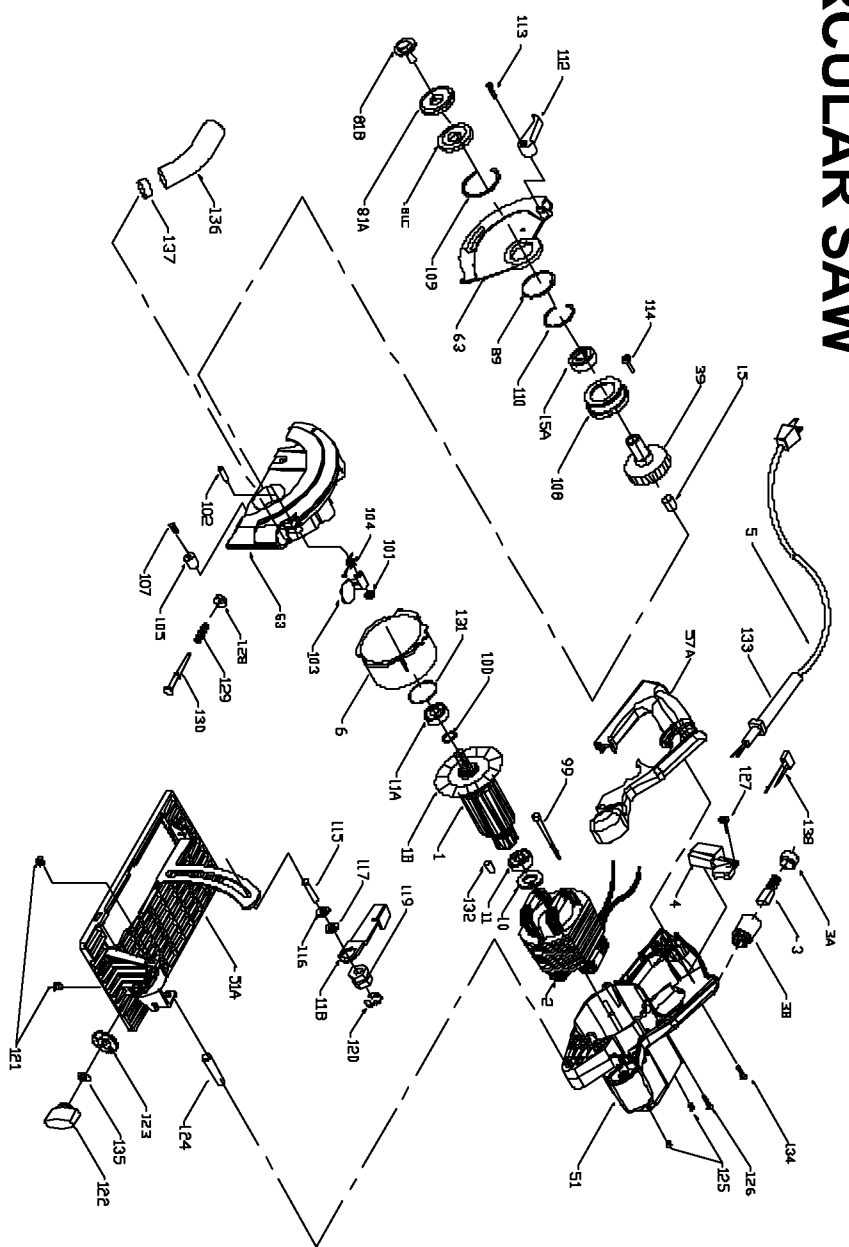

PORTER-CABLE CIRCULAR SAW

WARNING: Electrical repairs should only be attempted by trained repairmen. Contact the nearest Porter-Cable Service Center or other

347
447

Parts List for J-347 Type 1

Item Number	Part Number	Description	Qty Required
1	000000-00	No Longer Available	1
1	879008	ARMATURE	1
1	683434	FAN ASSY	1
2	885303	FIELD	1
2	879011	FIELD	1
3	5140096-08	BRUSH	2
3	876059	BRUSH CAP	2
3	876058	BRUSH HOLDER	2
4	879013	SWITCH	1
4	384127-01	SCREW	1
5	683784	TERMINAL	2
5	330079-98	CORD/10FT/14-2SJ	1
5	891461	CORD & PLUG	1
6	876011	BAFFLE	1
10	000000-00	No Longer Available	1
11	886333SV	BALL BEARING	1
11	879010	BEARING	1
15	879012	BEARING	1
15	865119SV	BALL BEARING	1
39	879014	GEAR & SHAFT	1
51	876021	MOTOR HOUSING	1
51	000000-00	No Longer Available	1
53	000000-00	No Longer Available	1
57	876027	HANDLE COVER	1
63	000000-00	No Longer Available	1
81	876031	BLADE FLANGE	1
81	876053	BLADE BOLT	1

COPYRIGHT© 2005. All Rights Reserved.

Parts list, pricing, and availability subject to change. Please visit www.dewaltservicenet.com for current parts information.

Parts List for J-347 Type 1

Item Number	Part Number	Description	Qty Required
81	876055	BLADE WASHER	1
89	A03693	SPRING	1
99	872906	FIELD SCREW	2
100	684179	RETAINING RING	1
101	878877	RETAINER CLIP	1
102	697382	RIVET	1
103	697381	COVER	1
104	893314	SPRING	1
105	845359	BUMPER	1
107	879548	SCREW	10
108	899705	JACKSHAFT COVER	1
109	879289	SNAP RING	1
110	877688	SNAP RING	1
112	876044	LEVER	1
113	883541	SCREW	10
114	883486	SCREW	10
115	876024	SCREW	10
116	859359	WASHER	10
117	698241	WAVE WASHER	1
118	000000-00	No Longer Available	1
119	885518	NUT	10
120	696656	RETAINING-RING	1
121	876016	SET SCREW	10
122	897158	KNOB	1
123	898808	LOCK LEVER	1
124	874385	ROLLER PIN	1
125	881538	SET SCREW	10