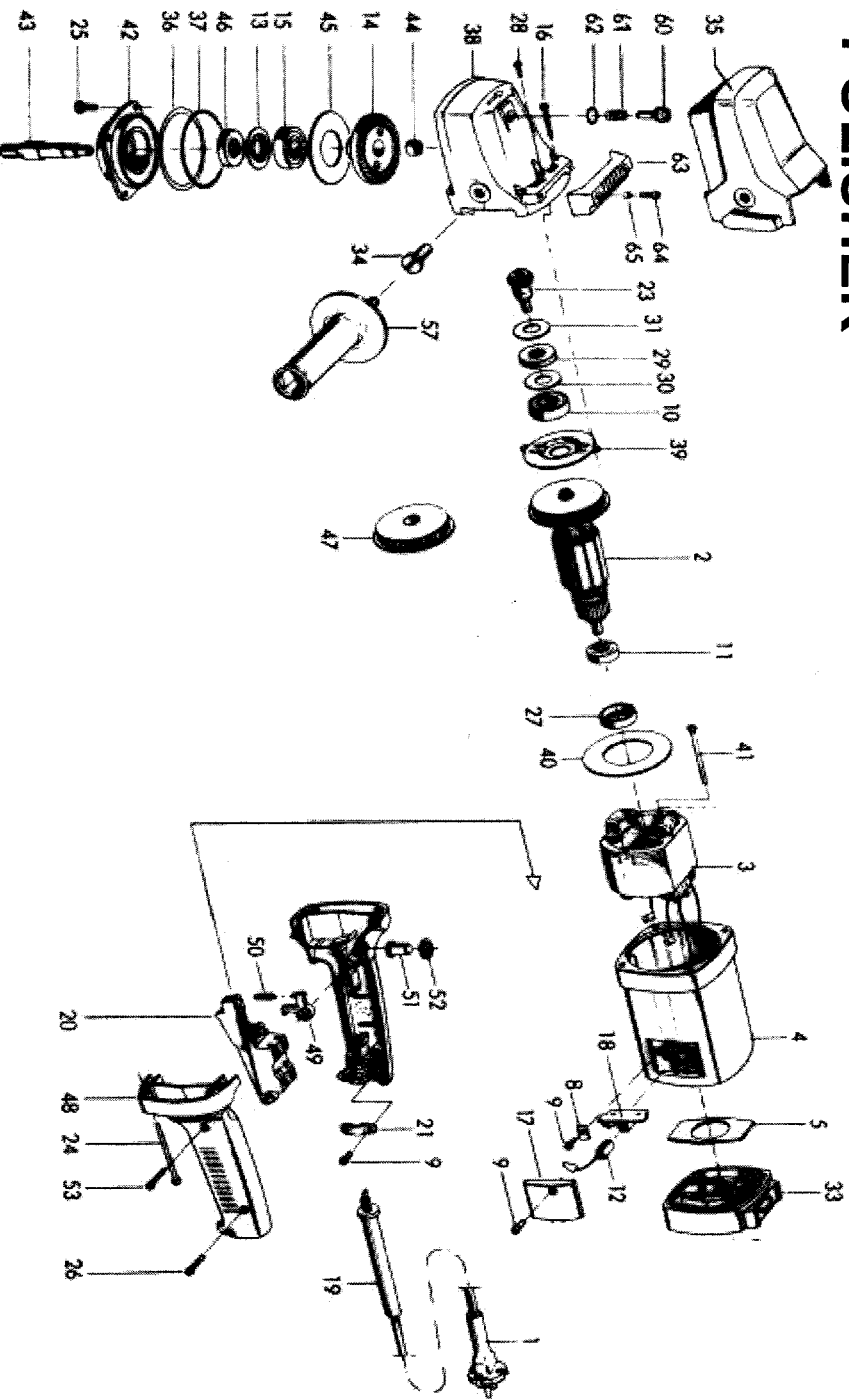

PORTER-CABLE POLISHER

WARNING: Electrical repairs should only be attempted by trained repairmen. Contact the nearest Porter-Cable Service Center or other competent repair center

7420

Parts List for J-7420 Type 1

Item Number	Part Number	Description	Qty Required
1	N017151	CORDSET	1
1	N017151	CORDSET	1
2	211125	ARMATURE	1
3	261254	FIELD	1
4	205826	MOTOR HOUSING	1
5	206903	SEAL	1
8	194816	RETAINING CLIP	2
9	206245	SCREW	2
9	195715	SCREW	2
10	254442	BEARING	1
11	254443	BEARING	1
12	211710	BRUSH	2
13	102830	SEAL	1
14	320730	REPAIR KIT	1
15	214892	BEARING	1
16	205990	SCREW	4
17	205834	BRUSH COVER	2
18	205931	BRUSH HOLDER	2
19	103519	STRAIN RELIEVER	1
20	190012	BUFFER SWITCH	1
21	259982	CLAMP	1
21	116815	CORD CLAMP	1
23	320730	REPAIR KIT	1
24	209783	SCREW	4
25	105872	SCREW	4
26	203858	SCREW	4
27	257354	BEARING MOUNT	1

COPYRIGHT© 2005. All Rights Reserved.

Parts list, pricing, and availability subject to change. Please visit www.dewaltservicenet.com for current parts information.