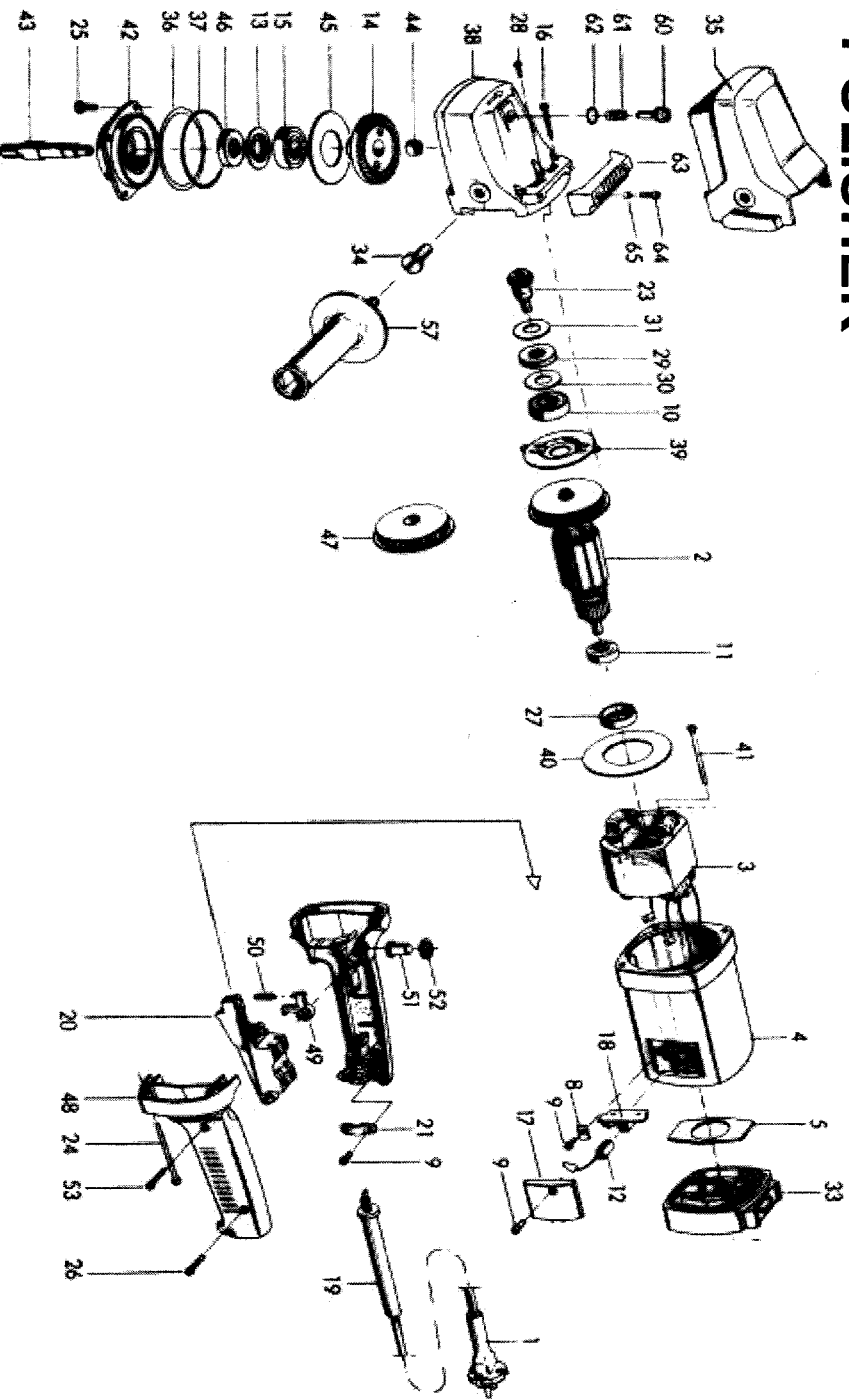

# PORTER-CABLE POLISHER

**WARNING:** Electrical repairs should only be attempted by trained repairmen. Contact the nearest Porter-Cable Service Center or other competent repair center

## Parts List for J-7420 Type 2

Item Number	Part Number	Description	Qty Required
1	N017151	CORDSET	1
1	N017151	CORDSET	1
2	211125	ARMATURE	1
3	261254	FIELD	1
4	205826	MOTOR HOUSING	1
5	206903	SEAL	1
8	194816	RETAINING CLIP	2
9	206245	SCREW	2
9	195715	SCREW	2
10	254442	BEARING	1
11	254443	BEARING	1
12	211710	BRUSH	2
13	102830	SEAL	1
14	320730	REPAIR KIT	1
15	214892	BEARING	1
16	205990	SCREW	4
17	205834	BRUSH COVER	2
18	205931	BRUSH HOLDER	2
19	103519	STRAIN RELIEVER	1
20	190012	BUFFER SWITCH	1
21	116815	CORD CLAMP	1
21	259982	CLAMP	1
23	320730	REPAIR KIT	1
24	209783	SCREW	4
25	105872	SCREW	4
26	203858	SCREW	4
27	257354	BEARING MOUNT	1

## Parts List for J-7420 Type 2

Item Number	Part Number	Description	Qty Required
28	258573	SCREW	10
29	256157	SEAL	1
33	201596	SCREW	4
33	206784	COVER	1
33	213438	CONTROL MODULE	1
34	211796	SCREW	10
35	259094	GEAR HOUSING COVER	1
36	000000-00	No Longer Available	1
36	176532	SHIM	1
37	176559	SEAL	1
38	259666	GEAR HOUSING	1
39	253460	BEARING RETAINER	1
40	176648	BAFFLE	1
41	196169	SCREW	10
42	176788	GEAR HSG COVER	1
43	213276	SPINDLE SHAFT	1
44	199141	BUSHING	1
45	176826	WASHER	1
46	176834	SEAL	1
47	207144	FAN	1
48	259100	HANDLE SET	1
49	189979	SWITCH LOCK	1
50	190004	LOCK SPRING	1
51	189987	PUSH BUTTON	1
52	189995	FELT RING	1
53	195693	SCREW	4
57	253433	AUX HANDLE	1

## Parts List for J-7420 Type 2

Item Number	Part Number	Description	Qty Required
60	250329	LOCK BUTTON	1
61	250589	SPRING	1
62	250266	SEAL	1
63	250694	TOOL REST	1
64	110140	SCREW	10
65	250708	SPACER	1
800	255691	GREASE	1
856	889194	NUT	1
856	825571	SPACER	1
856	889195	BACKUP PAD	1
856	229733	BUSHING	1