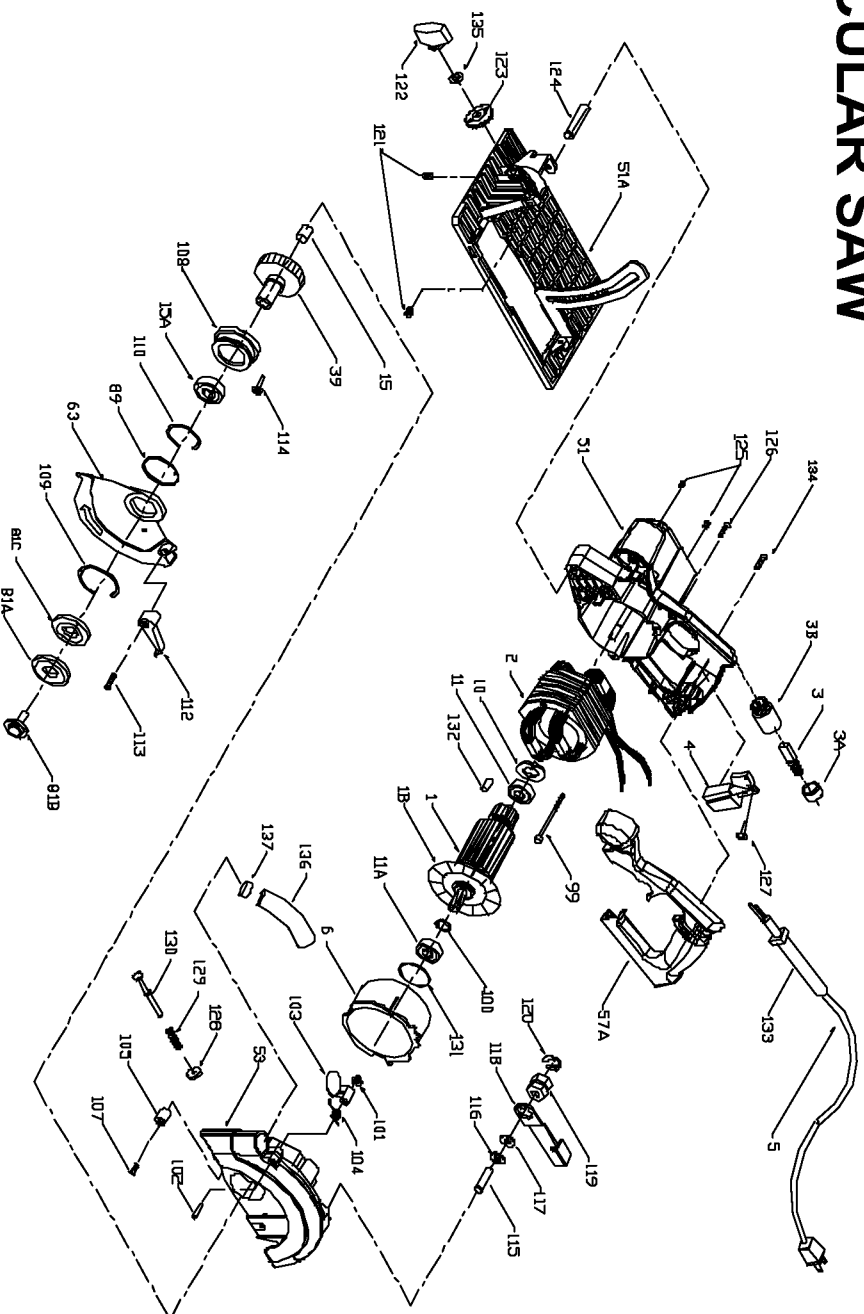

PORTER-CABLE CIRCULAR SAW

WARNING: Electrical repairs should only be attempted by trained repairmen. Contact the nearest Porter-Cable Service Center or other competent repair center.

743 843

Parts List for J-9743 Type 1

Item Number	Part Number	Description	Qty Required
1	881869	ARMATURE	1
1	879535	FAN	1
2	881870	FIELD	1
3	5140096-08	BRUSH	2
3	876059	BRUSH CAP	2
3	876058	BRUSH HOLDER	2
4	384127-01	SCREW	1
4	879013	SWITCH	1
5	683784	TERMINAL	2
5	330079-98	CORD/10FT/14-2SJ	1
6	000000-00	No Longer Available	1
10	000000-00	No Longer Available	10
11	886333SV	BALL BEARING	1
11	879010	BEARING	1
15	879012	BEARING	1
15	865119SV	BALL BEARING	1
39	881872	GEAR & SHAFT	1
51	000000-00	No Longer Available	1
51	000000-00	No Longer Available	1
53	900532	HOUSING	1
57	879527	HANDLE COVER	1
63	656293-00	GUARD	1
81	876031	BLADE FLANGE	1
81	879523	BLADE BOLT	1
81	880253	INNER BLADE FLANGE	1
89	A03692	SPRING	1
99	872906	FIELD SCREW	2

COPYRIGHT© 2005. All Rights Reserved.

Parts list, pricing, and availability subject to change. Please visit www.dewaltservicenetwork.com for current parts information.

Parts List for J-9743 Type 1

Item Number	Part Number	Description	Qty Required
100	684179	RETAINING RING	1
101	878877	RETAINER CLIP	1
102	697382	RIVET	1
103	697381	COVER	1
104	893314	SPRING	1
105	845359	BUMPER	1
107	879548	SCREW	10
108	899705	JACKSHAFT COVER	1
109	879289	SNAP RING	1
110	877688	SNAP RING	1
112	879544	LEVER	1
113	883485	SCREW	1
114	883486	SCREW	10
115	879525	SCREW	10
116	859359	WASHER	10
117	698241	WAVE WASHER	1
118	696669	LEVER	1
119	885516	NUT	10
120	696656	RETAINING-RING	1
121	876016	SET SCREW	1
122	897158	KNOB	1
123	898808	LOCK LEVER	1
124	874385	ROLLER PIN	1
125	881538	SET SCREW	1
126	881082	SCREW MACHINE STEEL	10
127	882185	SCREW MACHINE STEEL	10
128	878381	SEAL	1