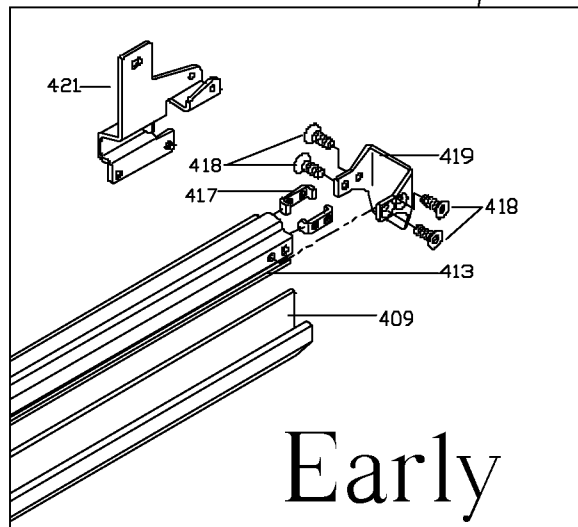

PORTER+CABLE

NS100

NARROW CROWN STAPLER

Parts List for J-NS100 Type 1

Item Number	Part Number	Description	Qty Required
99	000000-00	No Longer Available	1
100	883588	WARNING PLATE	1
101	883826	BOLT	10
102	883827	SPRING WASHER	10
103	895705	CAP	1
104	891469	SEAL	1
105	A02160	SPRING	10
106	883831	O-RING	10
107	883832	PISTON	1
108	883833	O-RING	10
109	5140027-36	O-RING	1
110	883835	GASKET	1
111	883836	COLLAR	1
112	883837	O-RING	10
113	883838	O-RING	10
114	903758	DRIVER MAINT KIT	1
114	000000-00	No Longer Available	1
115	883840	O-RING	10
116	000000-00	No Longer Available	1
117	883842	BUMPER	1
118	A08106	DRIVER SEAL	1
119	883881	ROLLED PIN	10
120	000000-00	No Longer Available	1
201	883844	SEAL	1
202	894694	TRIGGER VALVE HEAD	1
203	888890	SPRING	10
204	883847	TRIGGER VALVE STEM	1

COPYRIGHT© 2005. All Rights Reserved.

Parts list, pricing, and availability subject to change. Please visit www.dewaltservicenet.com for current parts information.

Parts List for J-NS100 Type 1

Item Number	Part Number	Description	Qty Required
205	883848	O-RING	10
206	883849	O-RING	10
207	883850	TRIGGER VALVE GUIDE	1
208	883851	ROLLED PIN	10
209	883852	SAFETY LEVER	1
210	890725	URETHANE RETAINER	1
210	883877	E-RING	10
211	000000-00	No Longer Available	1
211	000000-00	No Longer Available	1
212	890724	PIN	10
301	886557	HOUSING W/SOFT GRIP	1
302	884529	O-RING	10
303	883858	END CAP	1
304	883859	MALE QUICK COUPLER	1
401	000000-00	No Longer Available	1
403	000000-00	No Longer Available	1
406	000000-00	No Longer Available	1
407	883863	DRIVER GUIDE	1
408	883864	BOLT	10
409	000000-00	No Longer Available	1
410	883866	BOLT	10
411	883867	SPRING WASHER	10
412	000000-00	No Longer Available	1
413	000000-00	No Longer Available	1
413	000000-00	No Longer Available	1
414	883870	PUSHER	1
415	000000-00	No Longer Available	10