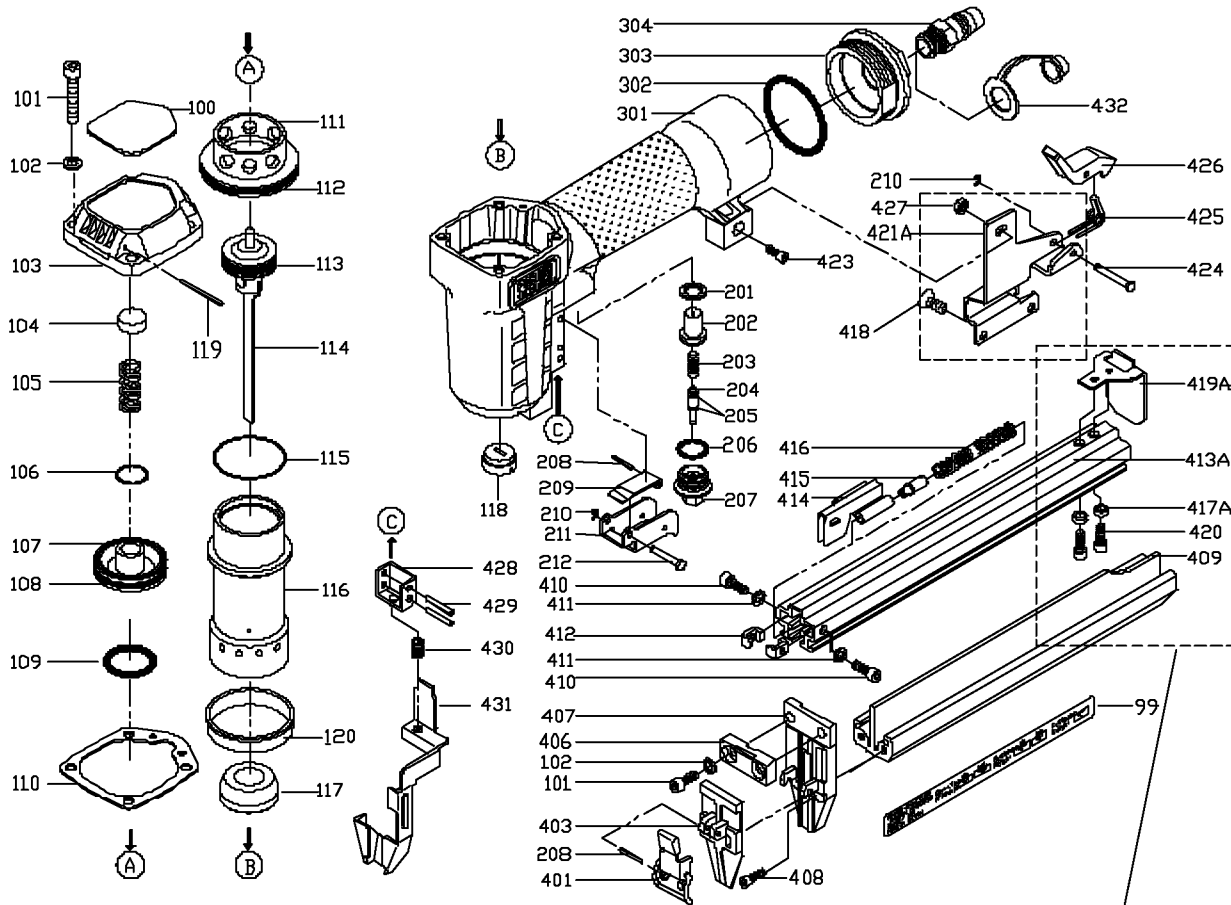

PORTER+CABLE

NS100

NARROW CROWN STAPLER

Parts List for J-NS100 Type 1

Item Number	Part Number	Description	Qty Required
99	000000-00	No Longer Available	1
100	883588	WARNING PLATE	1
101	883826	BOLT	10
102	883827	SPRING WASHER	10
103	895705	CAP	1
104	891469	SEAL	1
105	A02160	SPRING	10
106	883831	O-RING	10
107	883832	PISTON	1
108	883833	O-RING	10
109	5140027-36	O-RING	1
110	883835	GASKET	1
111	883836	COLLAR	1
112	883837	O-RING	10
113	883838	O-RING	10
114	903758	DRIVER MAINT KIT	1
114	000000-00	No Longer Available	1
115	883840	O-RING	10
116	000000-00	No Longer Available	1
117	883842	BUMPER	1
118	A08106	DRIVER SEAL	1
119	883881	ROLLED PIN	10
120	000000-00	No Longer Available	1
201	883844	SEAL	1
202	894694	TRIGGER VALVE HEAD	1
203	888890	SPRING	10
204	883847	TRIGGER VALVE STEM	1

COPYRIGHT© 2005. All Rights Reserved.

Parts list, pricing, and availability subject to change. Please visit www.dewaltservicenet.com for current parts information.

Parts List for J-NS100 Type 1

Item Number	Part Number	Description	Qty Required
205	883848	O-RING	10
206	883849	O-RING	10
207	883850	TRIGGER VALVE GUIDE	1
208	883851	ROLLED PIN	10
209	883852	SAFETY LEVER	1
210	890725	URETHANE RETAINER	1
210	883877	E-RING	10
211	000000-00	No Longer Available	1
211	000000-00	No Longer Available	1
212	890724	PIN	10
301	886557	HOUSING W/SOFT GRIP	1
302	884529	O-RING	10
303	883858	END CAP	1
304	883859	MALE QUICK COUPLER	1
401	000000-00	No Longer Available	1
403	000000-00	No Longer Available	1
406	000000-00	No Longer Available	1
407	883863	DRIVER GUIDE	1
408	883864	BOLT	10
409	000000-00	No Longer Available	1
410	883866	BOLT	10
411	883867	SPRING WASHER	10
412	000000-00	No Longer Available	1
413	000000-00	No Longer Available	1
413	000000-00	No Longer Available	1
414	883870	PUSHER	1
415	000000-00	No Longer Available	10