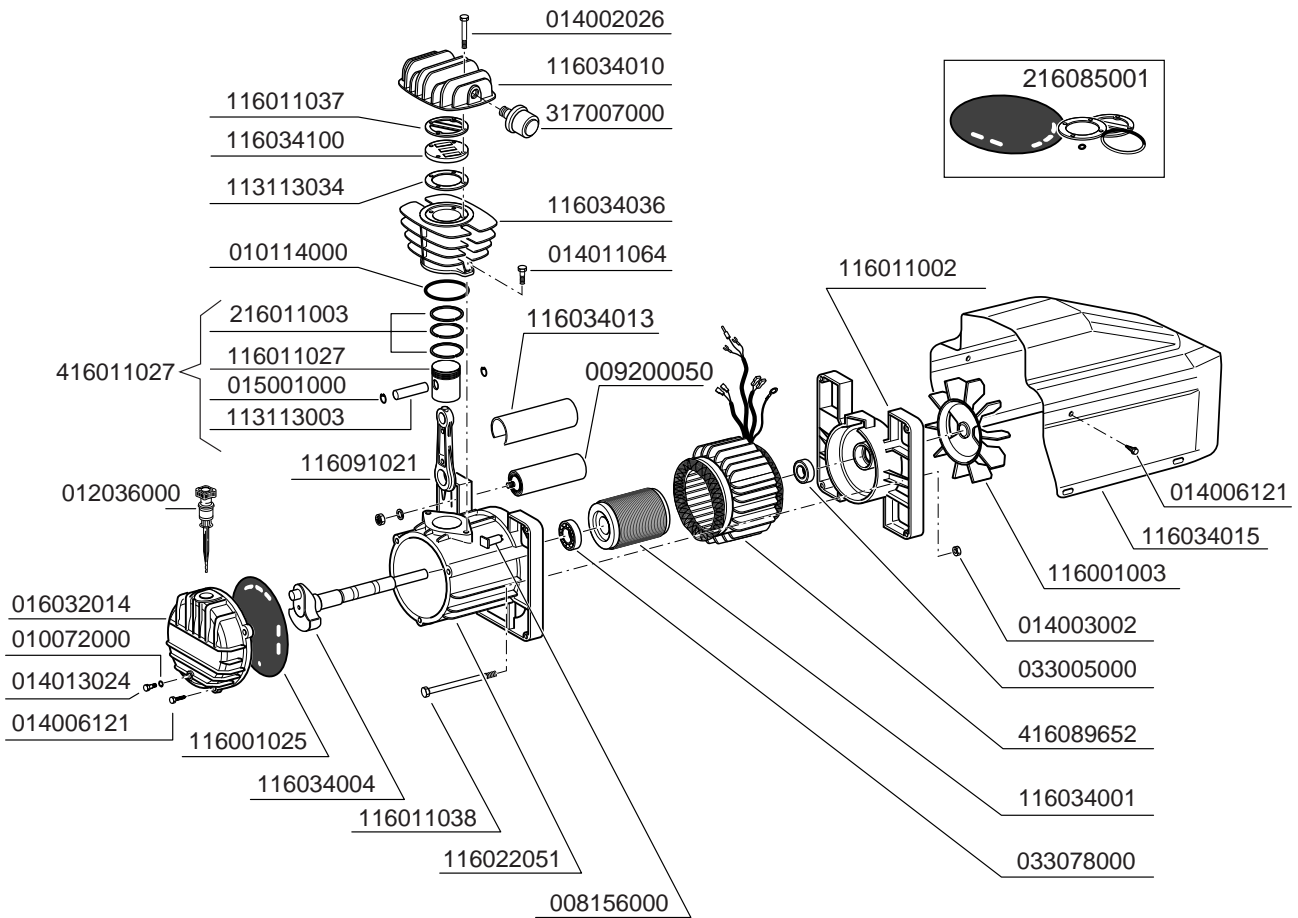

**SENCO 1000** SERIES  
PC1005

Questions? Comments? call SENCO'S toll-free Action-line: 1-888-222-8144 or, e-mail: [toolprof@senco.com](mailto:toolprof@senco.com)

# ***PC 1005 Electric Air Compressor***

# PC 1005 ELECTRIC AIR COMPRESSOR Parts Reference Guide

**PC 1005 ELECTRIC AIR COMPRESSOR Parts Reference Guide**