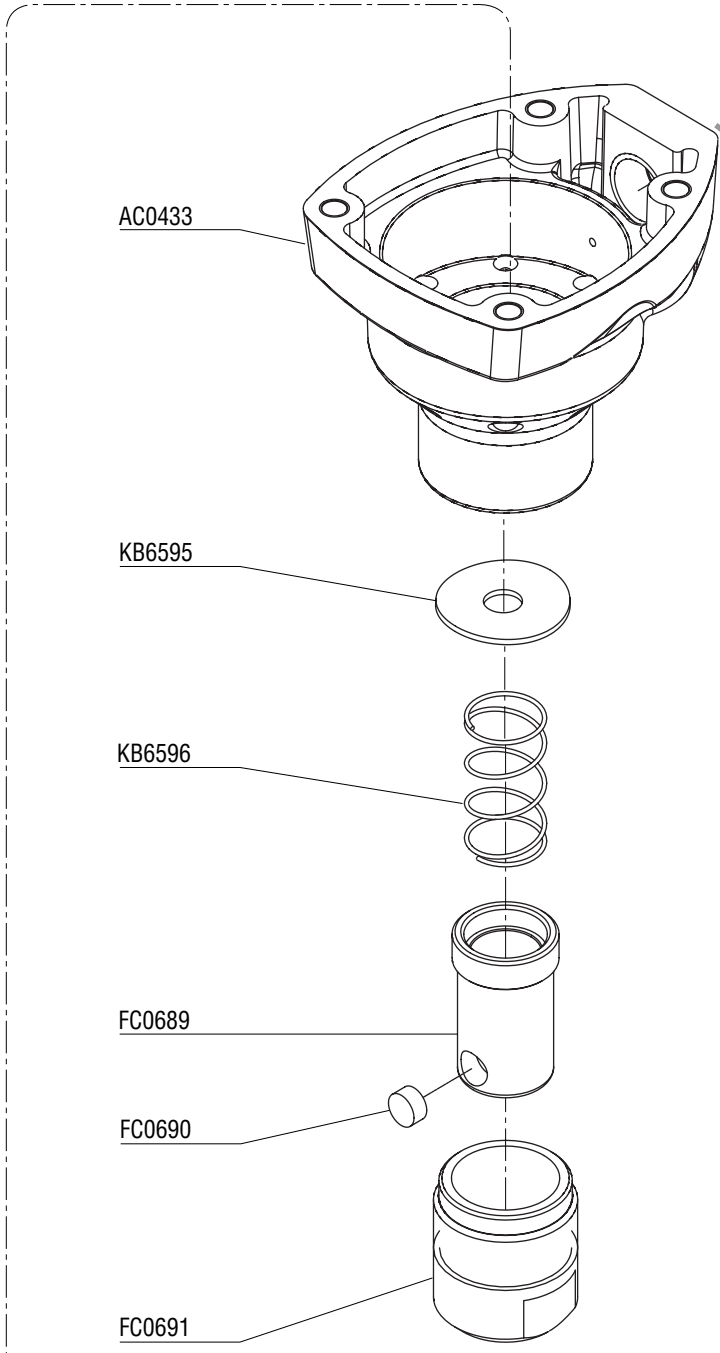

- Does Not Include O-rings
- No incluye sellos de gomas
- Ohne Dichtringe
- Joints exclus

NFGPC1195 Issued May 22, 2008 © 2008 by SENCO Products, Inc. Cincinnati, Ohio 45244—U.S.A.

Available Plugs (Not Included with Tool)

	PC0480 ✓
Ind. Interchange 3/8" NPT	
	PC0485
Ind. Interchange 3/8" NPT	
	PC0469 ✓
Tru-Flate 3/8" NPT	
	PC0475
Tru-Flate 3/8" NPT	

✓ **Recommended Plugs**
Plugs shown smaller than actual size