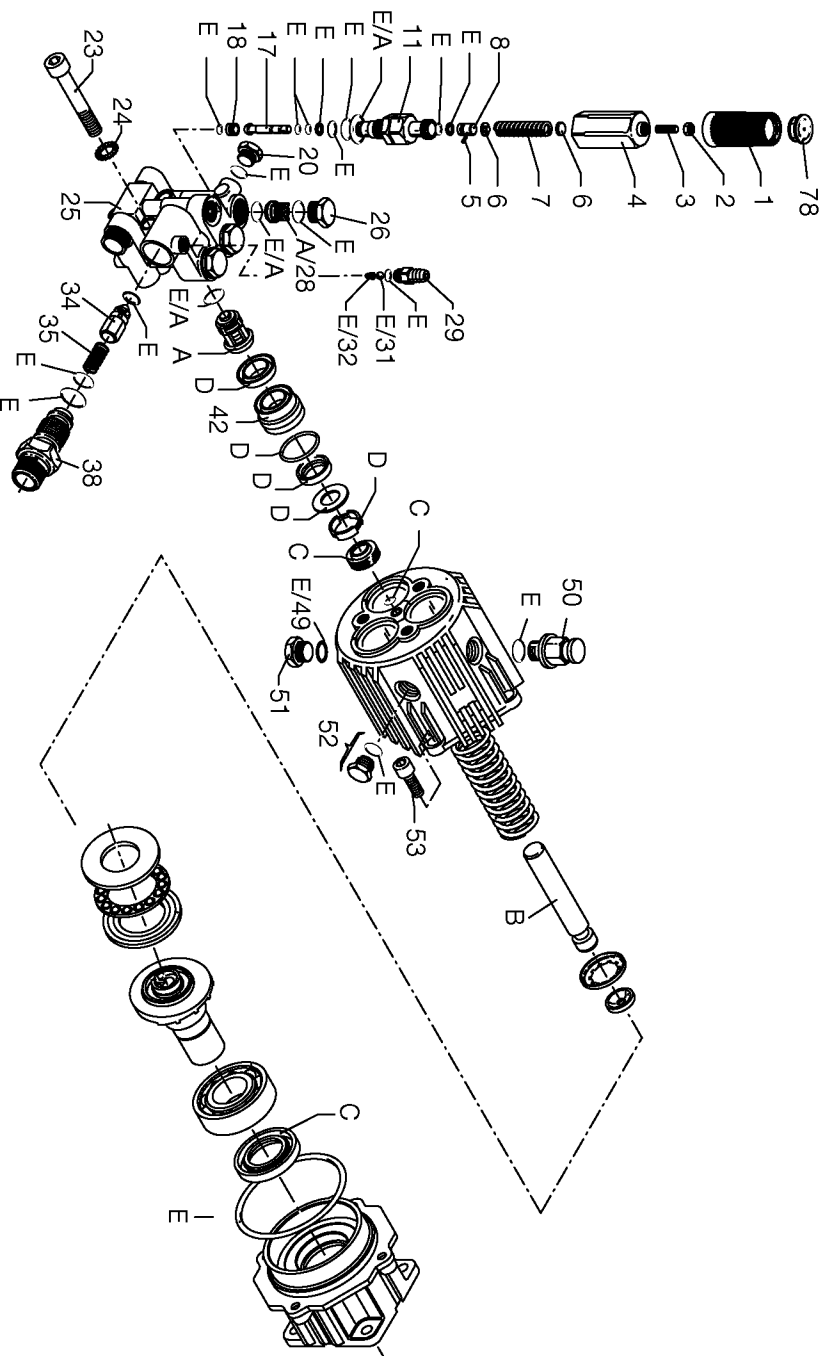

## Parts List for PCH2425 Type 2

Item Number	Part Number	Description	Qty Required
1	AR-1981780	KNOB	1
2	AR-1980300	NUT	1
3	AR-1540560	GRUB	1
4	AR-1980640	INSERT HANDLE	1
5	AR-1080070	PIN	1
6	AR-1980220	SPRING PLATE	1
7	AR-1271070	SPRING	1
8	AR-1080041	PISTON UPPER	1
11	AR-1980210	GUIDE PISTON	1
17	AR-1271160	PISTON LOWER	1
18	AR-1980200	SEAT VALVE 1	1
20	AR-880581	PLUG	1
23	AR-1980310	SCREW	1
24	AR-650530	WASHER	1
26	AR-1260162	PLUG	1
28	AR-1269050	VALVE COMPLETE	1
29	D29430	HOSE BARB AR-1982520	1
31	AR-1250280	BALL	1
32	AR-1560520	SPRING	1
34	AR-1540170	JET	1
35	AR-1080091	SPRING	1
38	D29431	DETERGENT INJECTOR	1
42	D29432	PISTON GUIDE AR-1981	1
49	AR-740290	O-RING	1
50	AR-1980380	PLUG	1
51	AR-1989600	PLUG	1
52	AR-1980290	PLUG	1

## Parts List for PCH2425 Type 2

Item Number	Part Number	Description	Qty Required
518	D30249	COLLER AXLE SET SCRE	2
519	D21436	SCREW .250-20X.750 U	2
520	D21437	NUT.250-20 FLANGEHEA	2
521	D30492	BUTTON SNAP .302 DIA	2
522	18297	BOLT .313-18X1.75 FL	4
523	16087	NUT .313-18 UNC FLAN	4
525	A06113	SCREW	4
527	A15742	HOSE	1
528	F179	ORING 1/4 QC	1
528	A06118	LANCE EXT	1
529	5140095-05	GUN	1
529	F179	ORING 1/4 QC	1
530	H140	HOSE ASSY CHEMICAL	1
531	NCT001	TOOL NOZZLE CLEANING	1
532	D30374	NOZZLE HOLDER RUBBER	1
533	D25573	KIT NOZZLE 3.25 QC 0	1