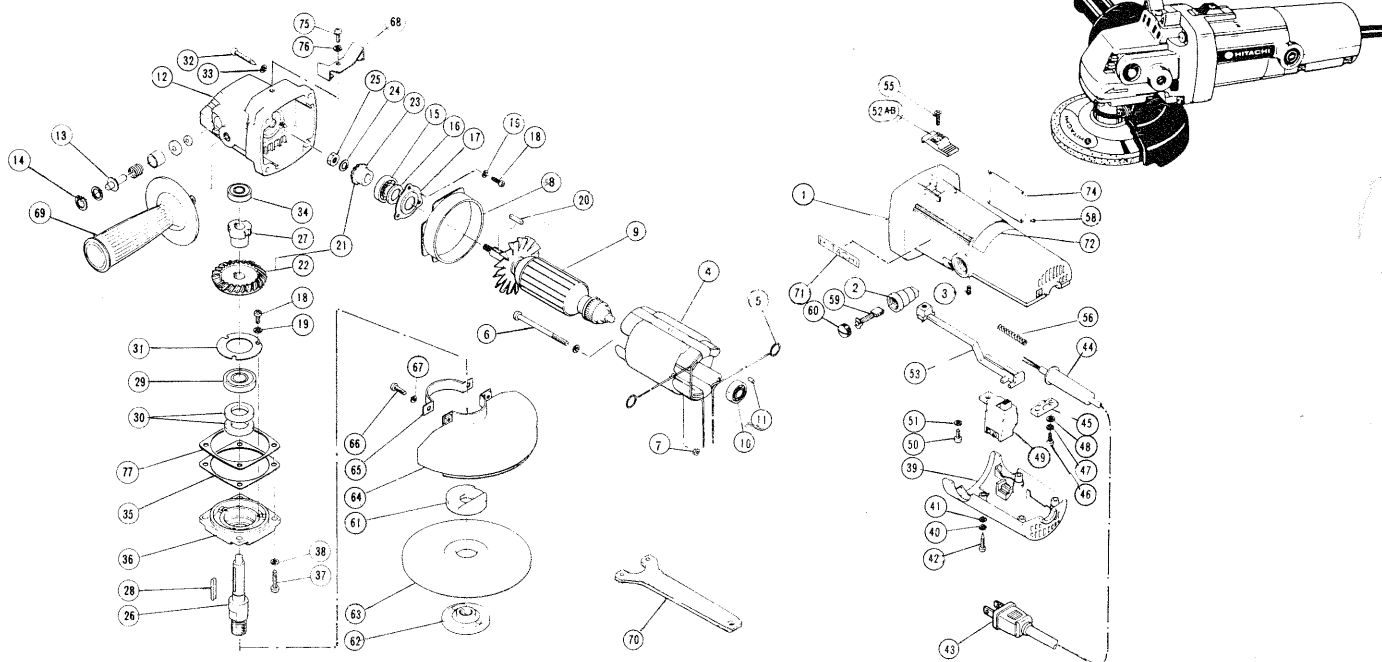

# Model PDM-125

ITEM NO.	PART NO.	NO. USED	DESCRIPTION	SUPPLY Q'TY	ITEM NO.	PART NO.	NO. USED	DESCRIPTION	SUPPLY Q'TY
1	938311Z	1	Housing		38	949454	4	Spring Washer M5	10
2	957571	2	Brush Holder		39	938294Z	1	Cover	
3	949365	2	Slotted Set Screw M4x5	10	40	949453	4	Spring Washer M4	10
4	938315D	1	Stator		41	949423	4	Spring Washer M4	10
5	931867	2	Brush Terminal		42	958705	4	Tapping Screw D4x25	
6	938282Z	2	Machine Screw w / lock washer M4x75		43	938310P	1	Cord	
7	949554	2	Nut M4	10	44	930354	1	Cord Armor D10.2	
8	938283Z	1	Fan Guide		45	937631	1	Cord Clip	
9	938284C	1	Armature		46	984750	2	Tapping Screw D4x16	
10	608VVM	1	Ball Bearing 608VVMC2EPS2L		49	980778	1	Double Pole Switch (Pillar Type)	
11	931701	1	Bearing Lock		50	954017	1	Tapping Screw D4x12	
12	938285Z	1	Guide Cover Assembly (includes Item 13,14)		51	949423	1	Washer M4	10
13	938094	1	Lock Pin		52	938312	1	Slide Switch Knob	
14	948011	1	Retaining Ring D16		53	938297Z	1	Slide Bar	
15	629VVM	1	Ball Bearing 629VVMC2EPS2L		55	949323	1	Flat Head Screw M4x12	10
16	956612	1	Felt Packing		56	938299Z	1	Spring	
17	938286Z	1	Bearing Cover (A)		58	949509	4	Rivet D2.5x3.2	10
18	949216	6	Machine Screw M4x10	10	59	999021	2	Carbon Brush	2
19	949453	6	Spring washer M4	10	60	931266	2	Brush Cap	
20	944109	1	Feather Key 3x3x8		61	937922P	1	Wheel Washer (B)	
21	938287Z	1	Gear Assembly (includes Item 22,23)		62	937923P	1	Wheel Nut	
22	938288Z	1	Gear		64	938314	1	Wheel Guard Assembly (includes Item 65~67)	
23	938289Z	1	Pinion		65	938302Z	1	Set Plate (A)	
24	949455	1	Spring Washer M6	10	66	949241	2	Machine Screw M5x20	10
25	949567	1	Lock Nut M6	10	67	949454	2	Spring Washer M5	10
26	938309P	1	Spring (B)		68	938303Z	1	Guard Plate	
27	938291Z	1	Sleeve		69	980779	1	Side Handle	
28	672528	1	Feather Key 3x3x25		70	938332Z	1	Wrench	
29	6201VV	1	Ball Bearing 6201VVCMP2S		71	957561	1	HITACHI Label	
30	936544	2	Packing		72	937833Z	1	Caution Plate	
31	936680	1	Bearing Cover (B)		74	-	1	Name Plate	
32	937807	4	Tapping Screw D5x25		75	949215	1	Machine Screw M4x8	10
33	949454	4	Spring Washer M5	10	76	949453	1	Spring Washer M4	10
34	608VVM	1	Ball Bearing 608VVMC2EPS2L		77	938305Z	1	Seal Packing	
35	938292Z	1	Thrust Washer		78	959140	1	Connector	10
36	938293Z	4	Packing Gland		84	938316	1	Pawl Washer	
37	949293	4	Machine Screw M5x16	10					