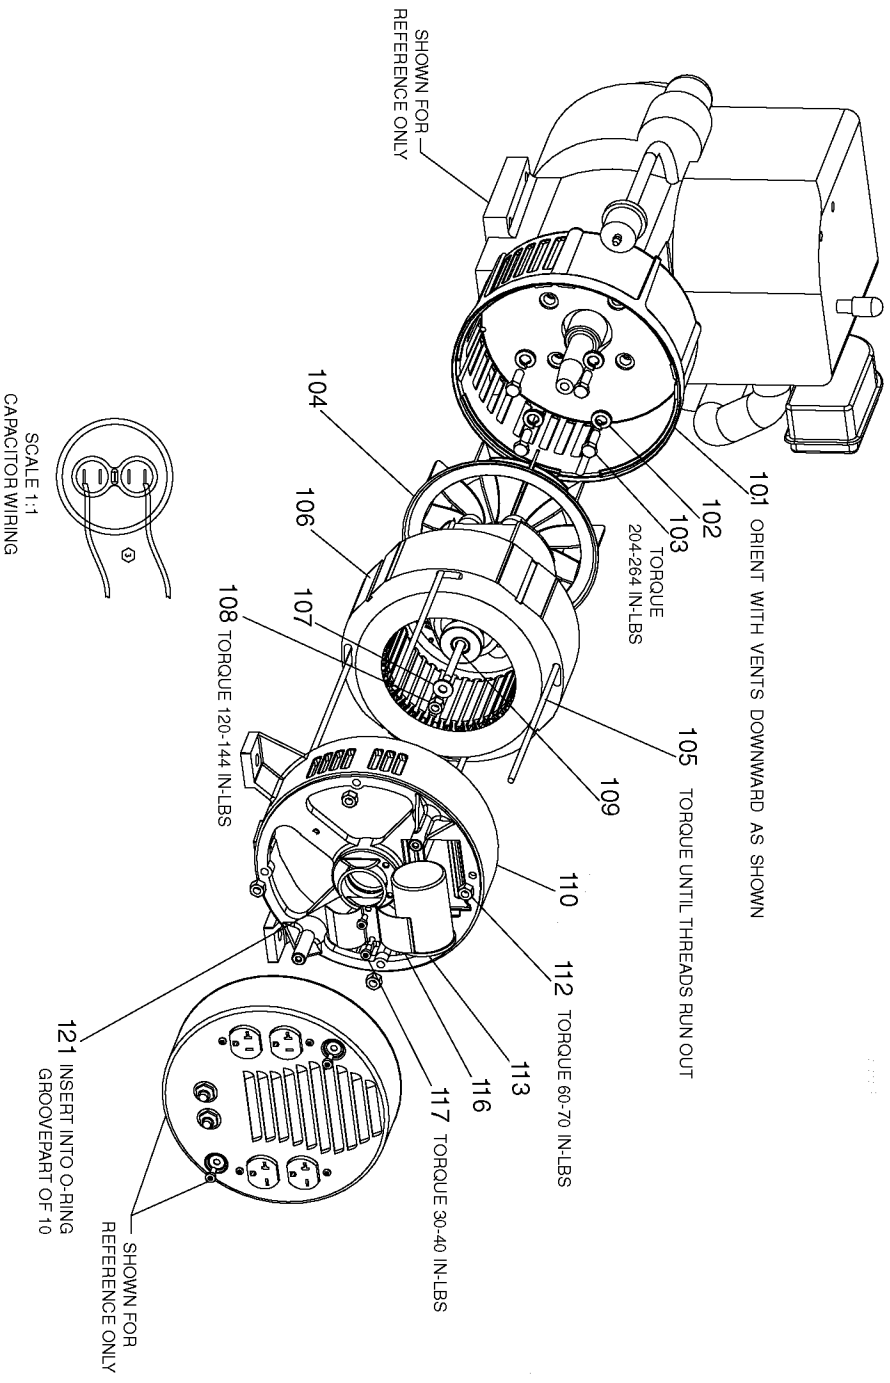

1 TORQUE 20-25 IN-LBS

24 SCREW
ON HAND
TIGHT

SEE SECTION A-A

25 INSTALL WIRE TIE
TO WIRE HARNESS ASSY
FROM PANNEL ASSY AFTER
WIRE HARNESS IS INSERTED
THROUGH END COVER

20 LUBE WITH LIGHT OIL
OR SOAP PRIOR TO
INSTALLATION

Parts List for BSI550-W Type 1

Item Number	Part Number	Description	Qty Required
1	91895680	SCREW .250-20X.750 H	10
2	SSN-632	WASHER .875 OD .375	10
4	000000-00	No Longer Available	1
6	Z-GS-0795	TANK FUEL 7G SS	1
7	000000-00	No Longer Available	1
8	000000-00	No Longer Available	1
9	GS-0118	STRAP GROUND	1
10	SSF-605	SCREW .313-18X1.25 H	10
10	SSF-605	SCREW .313-18X1.25 H	10
11	GS-0433	ISOLATOR	4
12	SSN-1619-ZN	WASHER LOCK EXTERNAL	10
13	SS-12-CD	SCREW .313-18X.750 H	1
14	GS-0117	LUG GROUND	1
15	GS-0033	ISOLATOR VIBRATION 1	4
16	D22311	SCREW .313-18X.875 U	10
18	SSF-553-1	SCREW #10-24X.563 TH	10
19	GS-0077	COVER END BLANK	1
20	GS-0437	DRAIN COCK	1
21	GS-0227	CLAMP FUEL .50	1
22	GS-0446	GROMMET DRAIN COCK	1
24	GS-0863	CAP FUEL W/GAUGE	1
25	GS-0199	BUSHING SNAP 1 OD	1
27	000000-00	No Longer Available	1
29	Z-D23686	KIT MUFFLER REPLACEM	1
30	SSF-8150	NUT .312-18 UNC HEX	10
31	Z-A14582	HOSE FUEL	1
33	SSF-621	SCREW .250-14X.625 F	10