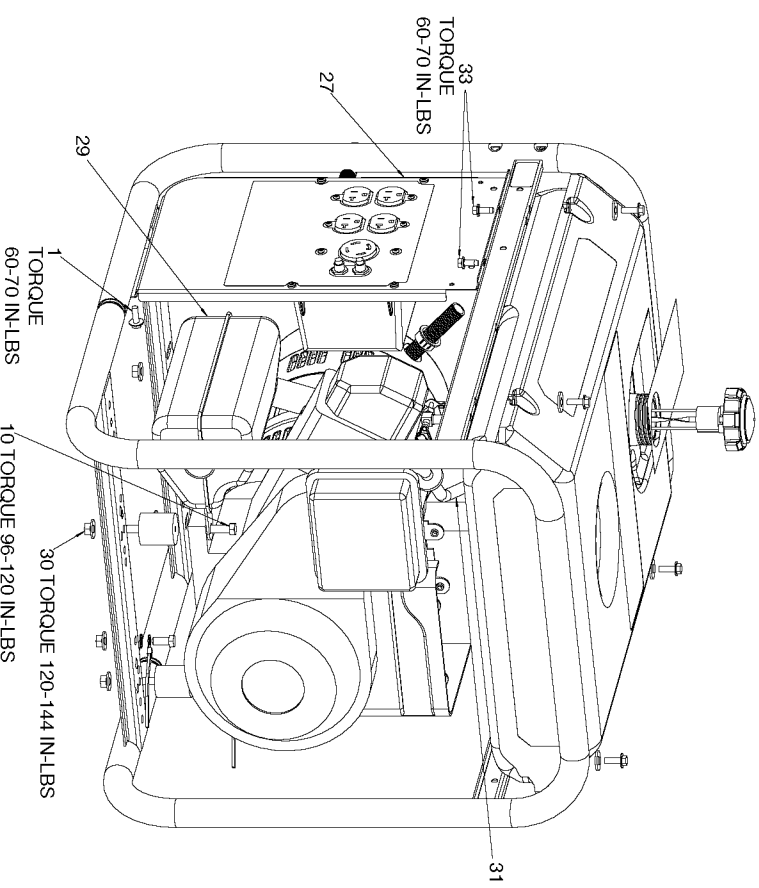

1 TORQUE 20-25 IN-LBS

24 SCREW
ON HAND
TIGHT

SEE SECTION A-A

25 INSTALL WIRE TIE
TO WIRE HARNESS ASSY
FROM PANNEL ASSY AFTER
WIRE HARNESS IS INSERTED
THROUGH END COVER

20 LUBE WITH LIGHT OIL
OR SOAP PRIOR TO
INSTALLATION

21 LUBE WITH LIGHT OIL
OR SOAP PRIOR TO
INSTALLATION

22 LUBE WITH LIGHT OIL
OR SOAP PRIOR TO
INSTALLATION

SEE SECTION A-A

8 TORQUE
45-55 IN-LBS

16 TORQUE
96-120 IN-LBS

10 TORQUE
96-120
IN-LBS

39 TORQUE
170-190
IN-LBS

Parts List for BSI550-W Type 1

Item Number	Part Number	Description	Qty Required
1	91895680	SCREW .250-20X.750 H	10
2	SSN-632	WASHER .875 OD .375	10
4	000000-00	No Longer Available	1
6	Z-GS-0795	TANK FUEL 7G SS	1
7	000000-00	No Longer Available	1
8	000000-00	No Longer Available	1
9	GS-0118	STRAP GROUND	1
10	SSF-605	SCREW .313-18X1.25 H	10
10	SSF-605	SCREW .313-18X1.25 H	10
11	GS-0433	ISOLATOR	4
12	SSN-1619-ZN	WASHER LOCK EXTERNAL	10
13	SS-12-CD	SCREW .313-18X.750 H	1
14	GS-0117	LUG GROUND	1
15	GS-0033	ISOLATOR VIBRATION 1	4
16	D22311	SCREW .313-18X.875 U	10
18	SSF-553-1	SCREW #10-24X.563 TH	10
19	GS-0077	COVER END BLANK	1
20	GS-0437	DRAIN COCK	1
21	GS-0227	CLAMP FUEL .50	1
22	GS-0446	GROMMET DRAIN COCK	1
24	GS-0863	CAP FUEL W/GAUGE	1
25	GS-0199	BUSHING SNAP 1 OD	1
27	000000-00	No Longer Available	1
29	Z-D23686	KIT MUFFLER REPLACEM	1
30	SSF-8150	NUT .312-18 UNC HEX	10
31	Z-A14582	HOSE FUEL	1
33	SSF-621	SCREW .250-14X.625 F	10