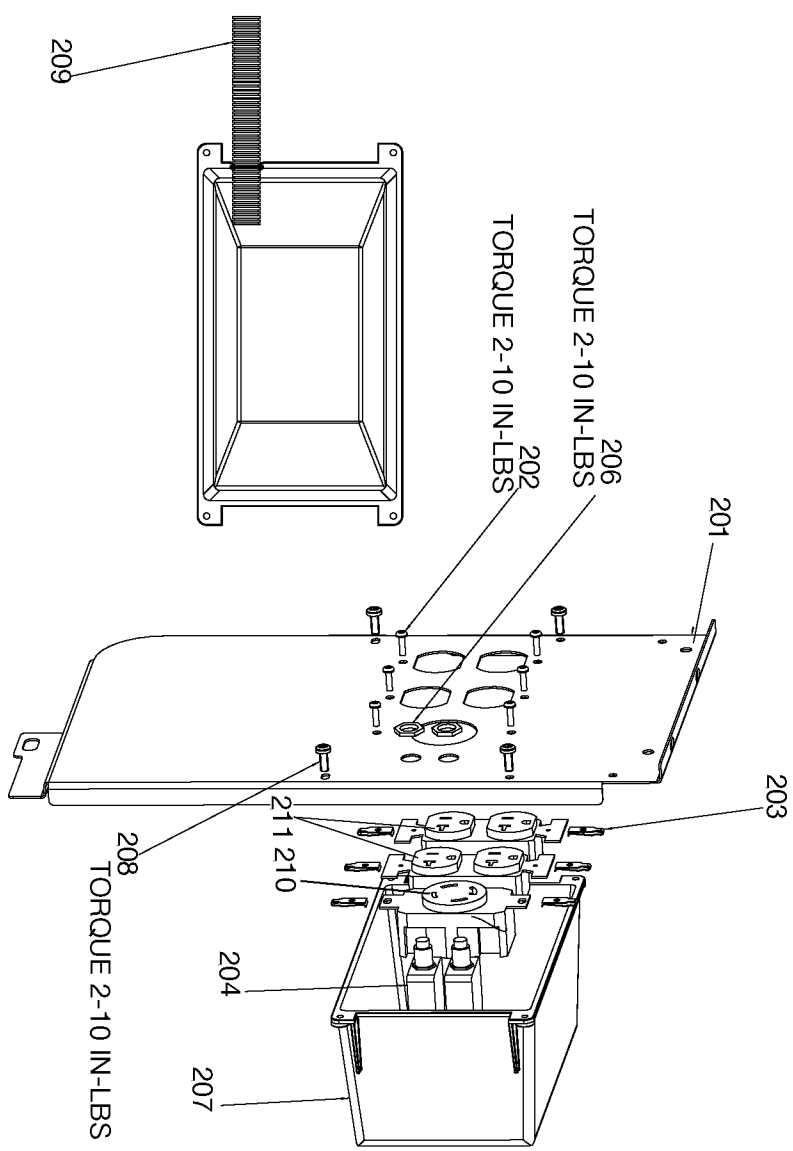

1 TORQUE 20-25 IN-LBS

24 SCREW
ON HAND
TIGHT

SEE SECTION A-A

25 INSTALL WIRE TIE
TO WIRE HARNESS ASSY
FROM PANNEL ASSY AFTER
WIRE HARNESS IS INSERTED
THROUGH END COVER

20 LUBE WITH LIGHT OIL
OR SOAP PRIOR TO
INSTALLATION

Parts List for BSI550-W Type 1

Item Number	Part Number	Description	Qty Required
1	91895680	SCREW .250-20X.750 H	10
2	SSN-632	WASHER .875 OD .375	10
4	000000-00	No Longer Available	1
6	Z-GS-0795	TANK FUEL 7G SS	1
7	000000-00	No Longer Available	1
8	000000-00	No Longer Available	1
9	GS-0118	STRAP GROUND	1
10	SSF-605	SCREW .313-18X1.25 H	10
10	SSF-605	SCREW .313-18X1.25 H	10
11	GS-0433	ISOLATOR	4
12	SSN-1619-ZN	WASHER LOCK EXTERNAL	10
13	SS-12-CD	SCREW .313-18X.750 H	1
14	GS-0117	LUG GROUND	1
15	GS-0033	ISOLATOR VIBRATION 1	4
16	D22311	SCREW .313-18X.875 U	10
18	SSF-553-1	SCREW #10-24X.563 TH	10
19	GS-0077	COVER END BLANK	1
20	GS-0437	DRAIN COCK	1
21	GS-0227	CLAMP FUEL .50	1
22	GS-0446	GROMMET DRAIN COCK	1
24	GS-0863	CAP FUEL W/GAUGE	1
25	GS-0199	BUSHING SNAP 1 OD	1
27	000000-00	No Longer Available	1
29	Z-D23686	KIT MUFFLER REPLACEM	1
30	SSF-8150	NUT .312-18 UNC HEX	10
31	Z-A14582	HOSE FUEL	1
33	SSF-621	SCREW .250-14X.625 F	10