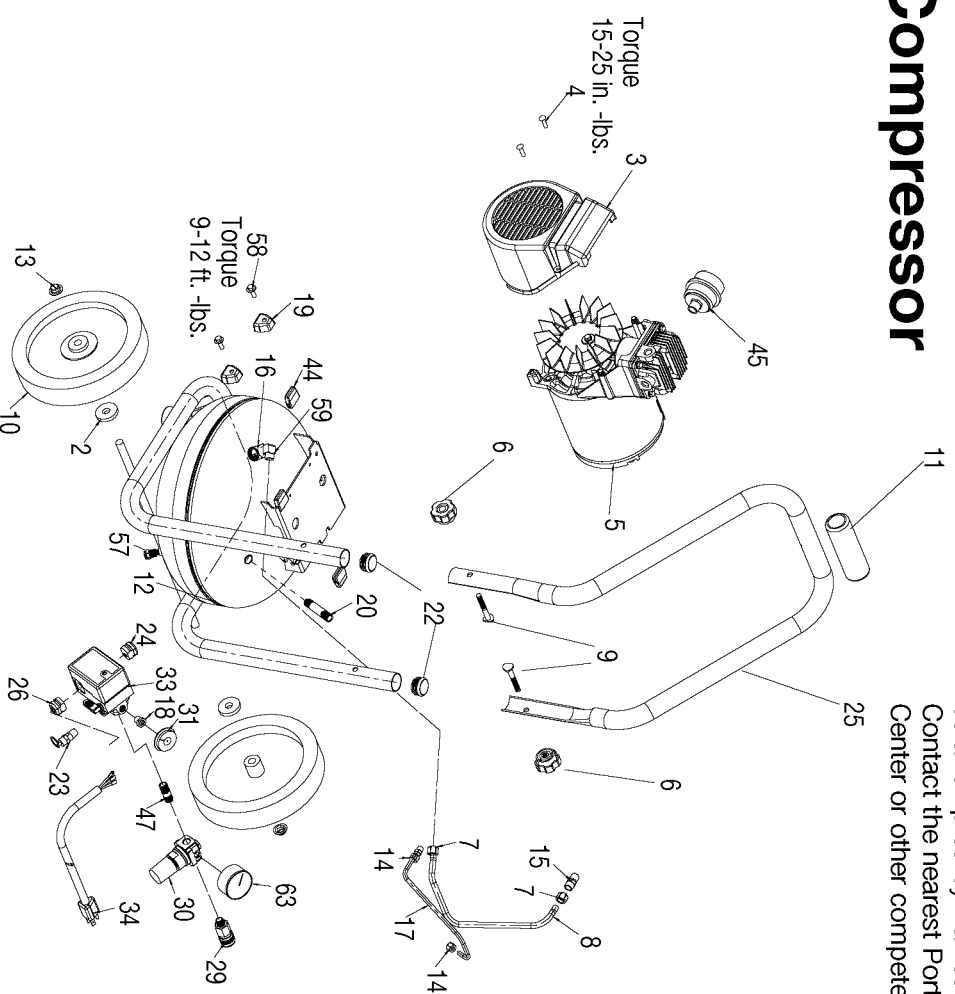

Parts List for C2150 Type 0

Item Number	Part Number	Description	Qty Required
2	000000-00	No Longer Available	2
3	D20653	SHROUD MINI P-C GRAY	1
4	ACG-408	ASSY FASTENER	2
5	000000-00	No Longer Available	1
6	16471	KNOB .313-18 NUT	2
7	SSP-7813	ASSY NUT SLEEVE 3/8	2
8	AC-0620	TUBE OUTLET PANCAKE	1
9	000000-00	No Longer Available	2
10	D23138	WHEEL 9 BLACK SEMI-P	2
11	000000-00	No Longer Available	1
12	000000-00	No Longer Available	1
13	W137	NUT .50 PAL	2
14	SSP-7811	ASSY NUT SLEEVE 1/4	2
15	SSP-6050	CONNECTOR MALE 1/4NP	1
16	D24880	VALVE CHECK 1/2NPT X	1
17	000000-00	No Longer Available	1
18	SSP-6021	BUSHING REDUCER 1/8-	1
19	ACG-18	CUP SADDLE MOUNT	2
20	D24888	NIPPLE .25NPT X 2.5	1
22	D21197	PLUG TUBE 1.25 OD 18	2
23	D20114	VALVE SAFETY 175 .25	1
24	33821-00	BUSHING	1
24	438010040063	HEYCO BUSHINGS	1
25	D28130	HANDLE 1.25OD PC RED	1
26	SSW-7385	BUSHING STRAIN RELIE	1
29	A19513	BODY QC .250 IND .25	1
30	N008792	REGULATOR RPR KIT	1

COPYRIGHT© 2005. All Rights Reserved.

Parts list, pricing, and availability subject to change. Please visit www.dewaltservicenetwork.com for current parts information.

Parts List for C2150 Type 0

Item Number	Part Number	Description	Qty Required
856	N008806	LABEL HOT SURFACE TR	1
856	000000-00	No Longer Available	1
856	SSF-630	SCREW .250-20X1.50 H	10
856	LA-3092-1	LABEL WARNING DRAIN	1
856	LA-3164	LABEL	1
856	D28318	BUMPER RUBBER FOOT 1	1