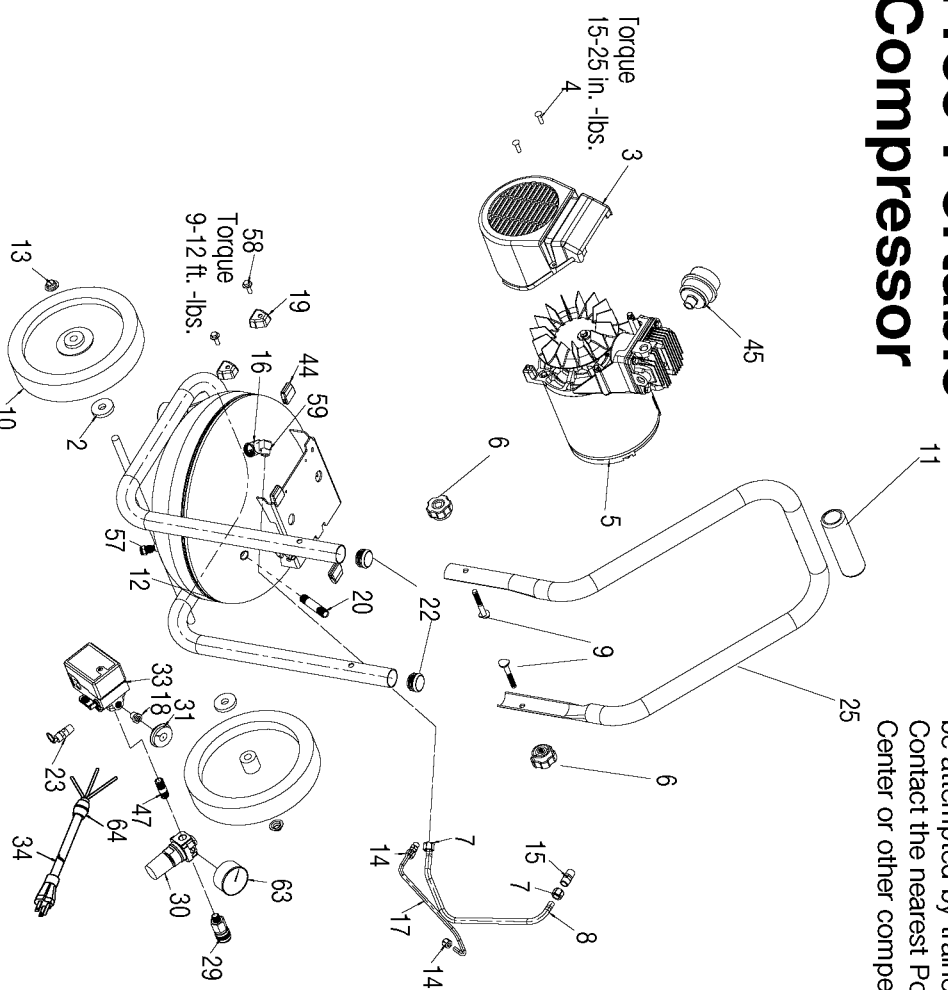

Parts List for C2150 Type 1

Item Number	Part Number	Description	Qty Required
2	000000-00	No Longer Available	2
3	D20653	SHROUD MINI P-C GRAY	1
4	ACG-408	ASSY FASTENER	2
5	000000-00	No Longer Available	1
6	16471	KNOB .313-18 NUT	2
7	SSP-7813	ASSY NUT SLEEVE 3/8	2
8	AC-0620	TUBE OUTLET PANCAKE	1
9	000000-00	No Longer Available	2
10	D23138	WHEEL 9 BLACK SEMI-P	2
11	000000-00	No Longer Available	1
12	000000-00	No Longer Available	1
13	W137	NUT .50 PAL	2
14	SSP-7811	ASSY NUT SLEEVE 1/4	2
15	SSP-6050	CONNECTOR MALE 1/4NP	1
16	D24880	VALVE CHECK 1/2NPT X	1
17	D28391	TUBE	1
18	SSP-6021	BUSHING REDUCER 1/8-	1
19	ACG-18	CUP SADDLE MOUNT	1
20	D30323	NIPPLE	1
22	D21197	PLUG TUBE 1.25 OD 18	2
23	D20114	VALVE SAFETY 175 .25	1
25	D28130	HANDLE 1.25OD PC RED	1
29	A19513	BODY QC .250 IND .25	1
30	N008792	REGULATOR RPR KIT	1
30	D27253	REGULATOR 4PORT P2 L	1
31	Z-D23004	GAUGE 1.5OD 200PSI .	1
33	5140117-89	PRESSURE SWITCH	1

COPYRIGHT© 2005. All Rights Reserved.

Parts list, pricing, and availability subject to change. Please visit www.dewaltservicenet.com for current parts information.

Parts List for C2150 Type 1

Item Number	Part Number	Description	Qty Required
856	N008799	LABEL	1
856	000000-00	No Longer Available	1
856	SSF-630	SCREW .250-20X1.50 H	1
856	LA-3164	LABEL	1
856	D28138	WARNING LABEL	1
856	D28318	BUMPER RUBBER FOOT 1	1