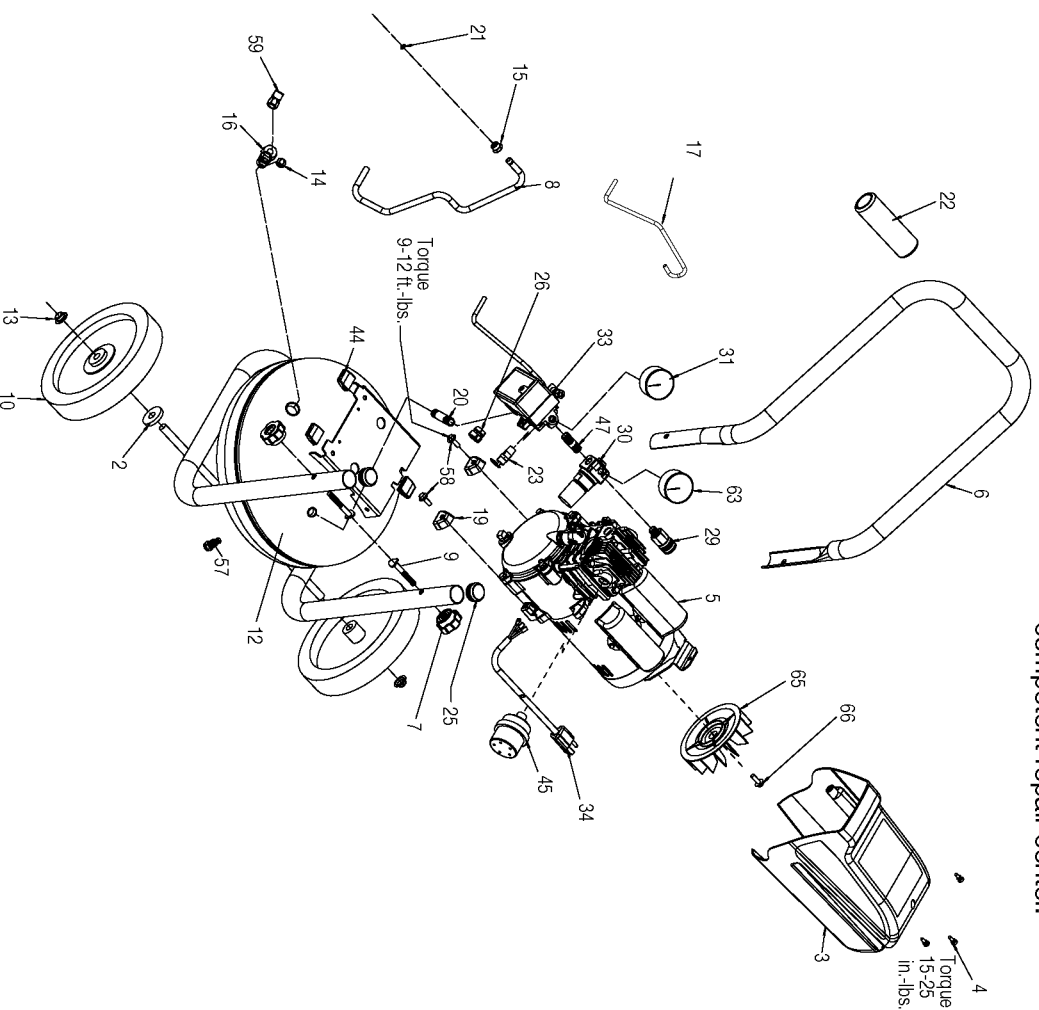

## Parts List for C2550 Type 0

Item Number	Part Number	Description	Qty Required
2	000000-00	No Longer Available	2
3	D22099	SHROUD NON SEARS DDO	1
4	ACG-408	ASSY FASTENER	3
6	D28130	HANDLE 1.25OD PC RED	1
7	16471	KNOB .313-18 NUT	2
8	000000-00	No Longer Available	1
9	000000-00	No Longer Available	2
10	D23138	WHEEL 9 BLACK SEMI-P	2
12	000000-00	No Longer Available	1
13	W137	NUT .50 PAL	2
14	SSP-7811	ASSY NUT SLEEVE 1/4	1
15	SSP-7821-1	NUT .563-18 UNF HEX	1
16	D20204	VALVE CHECK 1/2NPT X	1
17	000000-00	No Longer Available	1
18	SSP-6021	BUSHING REDUCER 1/8-	1
19	ACG-18	CUP SADDLE MOUNT	2
20	000000-00	No Longer Available	1
21	SSG-3105	ORING 306/296ID 073/	1
22	000000-00	No Longer Available	1
23	D20114	VALVE SAFETY 175 .25	1
24	33821-00	BUSHING	1
24	438010040063	HEYCO BUSHINGS	1
25	D21197	PLUG TUBE 1.25 OD 18	1
26	SSW-7385	BUSHING STRAIN RELIE	1
29	A19513	BODY QC .250 IND .25	1
30	N008792	REGULATOR RPR KIT	1
30	D27253	REGULATOR 4PORT P2 L	1

## Parts List for C2550 Type 0

Item Number	Part Number	Description	Qty Required
115	A01978	DIPSTICK DDOL	1
116	A01935	ASSY PISTON 60 MM W/	1
117	D22203	PLUG PISTON PIN	1
118	D22199	PIN PISTON 60MM	1
856	000000-00	No Longer Available	1
856	N008806	LABEL HOT SURFACE TR	1
856	000000-00	No Longer Available	1
856	000000-00	No Longer Available	1
856	A02069	KIT CAPACITOR MOTOR	1
856	D28318	BUMPER RUBBER FOOT 1	1
856	LA-3092-1	LABEL WARNING DRAIN	1
856	D24296	KIT O-RING BAFFLE DD	1
856	SSF-630	SCREW .250-20X1.50 H	1