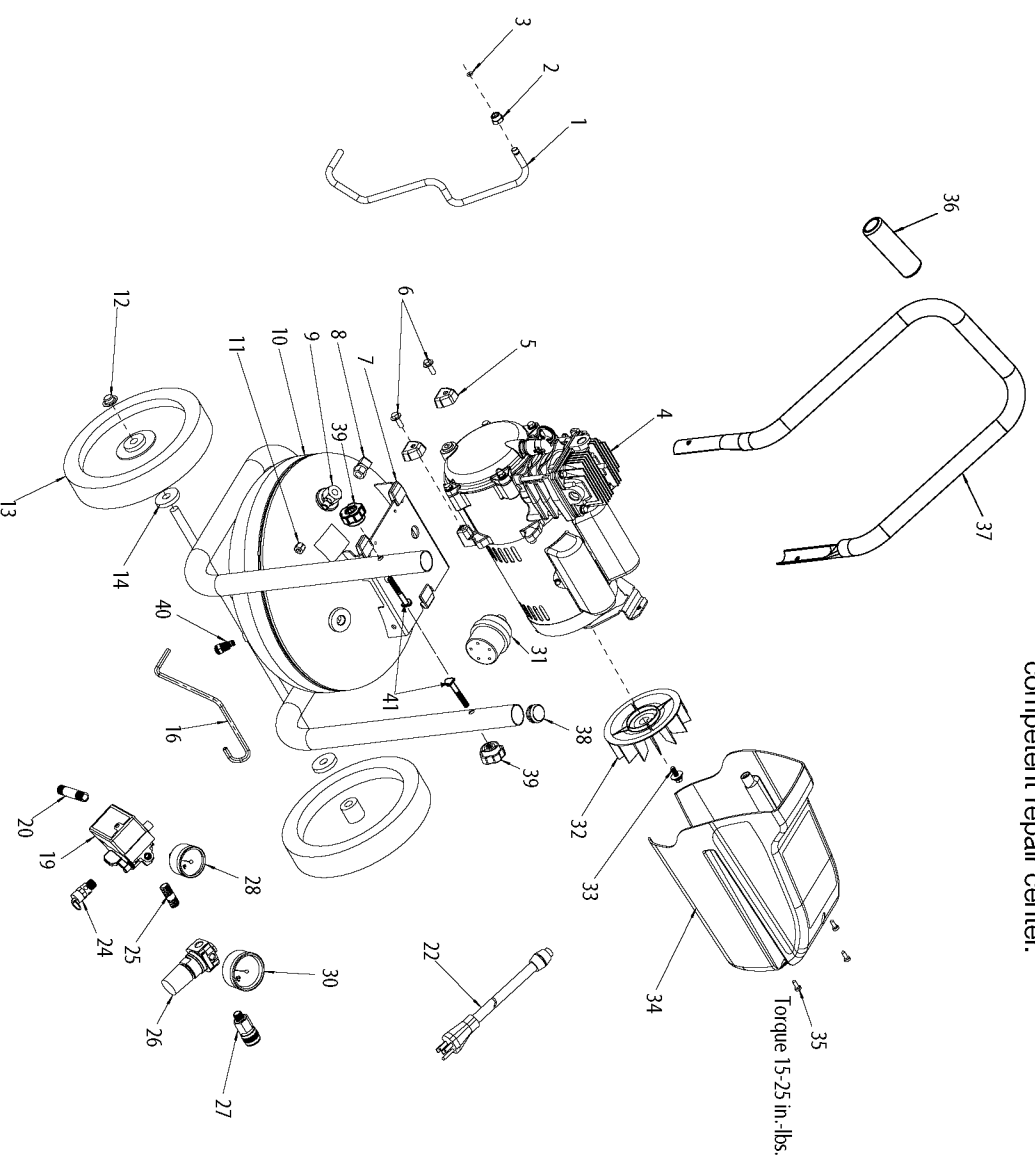

## Parts List for C2555 Type 1

Item Number	Part Number	Description	Qty Required
1	000000-00	No Longer Available	1
2	SSP-7821-1	NUT .563-18 UNF HEX	1
3	SSG-3105	ORING 306/296ID 073/	1
5	ACG-18	CUP SADDLE MOUNT	2
6	91895680	SCREW .250-20X.750 H	2
7	ACG-19	ISOLATOR 3 POINT MOU	3
8	SSP-6429	ELBOW 1/4 NPT X 3/8	1
9	D20204	VALVE CHECK 1/2NPT X	1
11	SSP-7811	ASSY NUT SLEEVE 1/4	1
12	W137	NUT .50 PAL	2
13	D23138	WHEEL 9 BLACK SEMI-P	2
14	000000-00	No Longer Available	2
18	SUDL-9-1	SCREW #8-32X.375/.34	1
19	Z-D29392	SWITCH PRES 150-180	1
20	000000-00	No Longer Available	1
22	D26615	CORD POWER ST 14GA 1	1
24	TIA-4200	VALVE SAFETY 200 .25	1
25	N053094	NIPPLE	1
27	A19513	BODY QC .250 IND .25	1
31	N022053	FILTER REPLACEMENT	1
31	N022307	FILTER ASSY.	1
31	D24322	FILTER REPLACEMENT	1
32	D22215	FAN 5 OD	1
33	SSF-586	SCREW .250-20X.750 U	1
34	000000-00	No Longer Available	1
35	ACG-408	ASSY FASTENER	3
36	000000-00	No Longer Available	1

## Parts List for C2555 Type 1

Item Number	Part Number	Description	Qty Required
38	000000-00	No Longer Available	1
39	16471	KNOB .313-18 NUT	2
40	N286039	DRAIN VALVE	1
41	000000-00	No Longer Available	2
101	000000-00	No Longer Available	1
102	Z-A01983	SLEEVE CYLINDER 60MM	1
103	D22213	COVER CRANKCASE MACH	1
104	Z-AC-0032	ASSY VALVE PLATE	1
106	D24472	SCREW .250-20X3.470	10
107	SSG-8156	ORING 2.759/2.719ID	1
108	ACG-45	ORING P/L HEAD	1
109	Z-D22207	ASSY CONROD ECCENTRI	1
110	D22194	O-RING 2.989 ID .070	1
111	D22211	SCREW .250-28X3.00 H	10
112	D22212	BAFFLE O-RING DDOL	1
113	SSP-486	PLUG PIPE 3/8 - 18 N	1
114	AC-0798	SCREW .250-20X1.25 H	10
115	A01978	DIPSTICK DDOL	1
116	A01935	ASSY PISTON 60 MM W/	1
117	D22203	PLUG PISTON PIN	1
118	D22199	PIN PISTON 60MM	1
856	N008806	LABEL HOT SURFACE TR	1
856	D24294	KIT CAPACITOR	1
856	000000-00	No Longer Available	1
856	000000-00	No Longer Available	1
856	D28318	BUMPER RUBBER FOOT 1	1
856	LA-3092-1	LABEL WARNING DRAIN	1