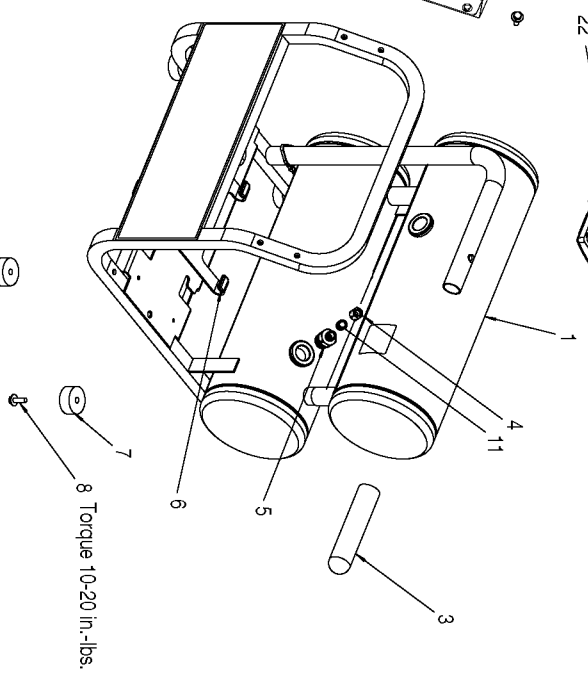

WARNING: Electrical repairs should only be attempted by trained repairmen. Contact the nearest Porter-Cable Service Center or other competent repair center.