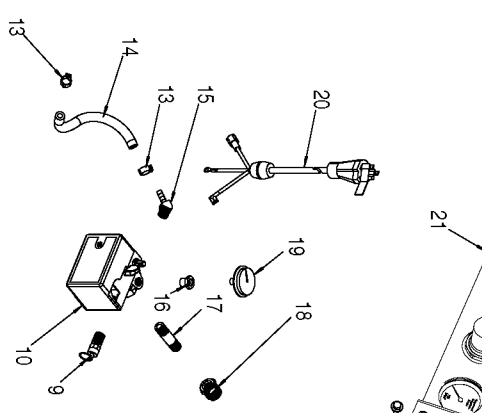

WARNING: Electrical repairs should only be attempted by trained repairmen. Contact the nearest Porter-Cable Service Center or other competent repair center.