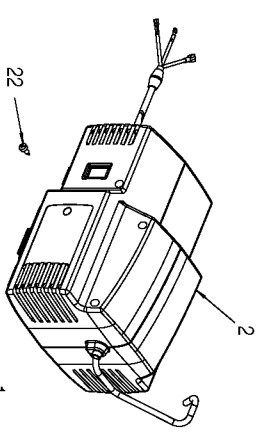

WARNING: Electrical repairs should only be attempted by trained repairmen. Contact the nearest Porter-Cable Service Center or other competent repair center.