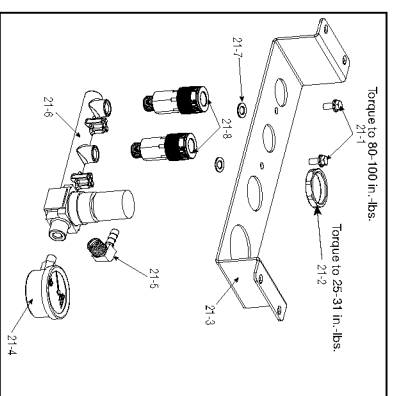

PORTER-CABLE

C3001

PORTABLE COMPRESSOR

Torque 8
30-40
in.-lbs.