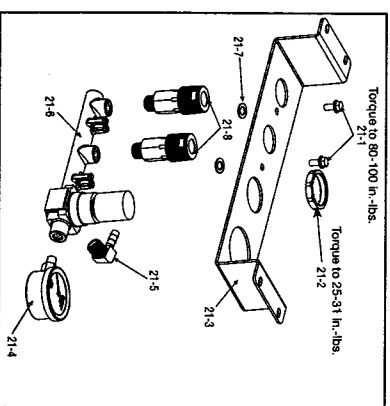

PORTER-CABLE®

C3001-1

PORTABLE COMPRESSOR

Torque 10-80-100 in.-lbs.

Torque to 25-31 in.-lbs.