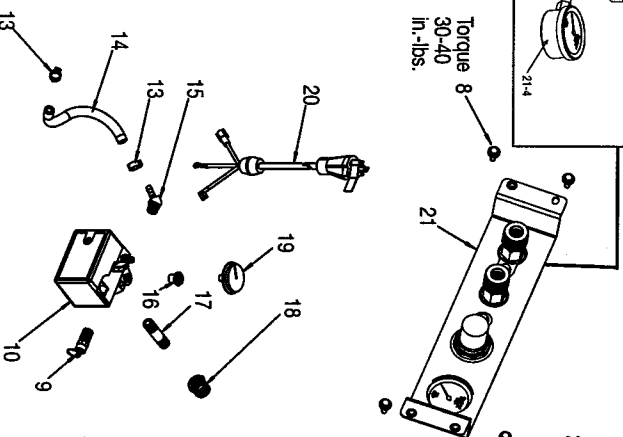

Torque 8
30-40
in.-lbs.

WARNING: Electrical repairs should only be attempted by trained repairmen. Contact the nearest Porter-Cable Service Center or other competent repair center.