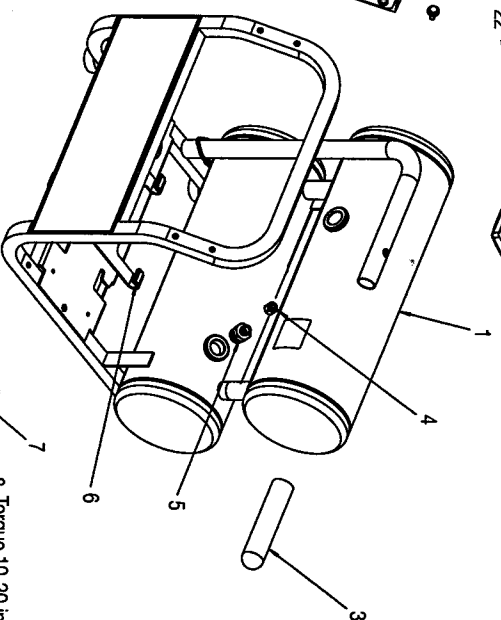

8 Torque 10-20 in.-lbs.

Parts List for C3001 Type 1

Item Number	Part Number	Description	Qty Required
1	000000-00	No Longer Available	1
2	000000-00	No Longer Available	1
3	AC-0261	GRIP HANDLE 1.00 TUB	1
4	SSP-473	ASSY NUT SLEEVE 5/16	1
5	A19718	VALVE CHECK 1/2NPT X	1
6	CAC-1254	ISOLATOR PUMP	4
7	D24721	KIT ISOLATOR W/SCREW	4
8	91895680	SCREW .250-20X.750 H	1
9	D20114	VALVE SAFETY 175 .25	1
10	5140112-33	PRESSURE SWITCH	1
13	CAC-1206-1	CLAMP HOSE .250 ID H	2
14	H-7051	HOSE AIR 1/4 X 10 BL	1
15	D23299	FITTING 45DG ELBOW B	1
16	SSP-6021	BUSHING REDUCER 1/8-	1
17	D23699	NIPPLE .25NPT X 2.0	1
18	SSP-517	BUSHING HEX REDUCER	1
19	GA-373	USE Z-GA-373	1
20	D26616	CORD POWER SJOW 14GA	1
21	000000-00	No Longer Available	1
21	D28104	SCREW .250-20X.500 P	1
21	D20155	RING REGULATOR HI-FL	1
21	D23947	PANEL CONSOLE PC RED	1
21	Z-D28274	GAUGE 2 OD 200PSI 1/	1
21	SSP-537	FITTING 90DEG ELBOW	1
21	A13369	ASSY REGULATOR	1
21	N008792	REGULATOR RPR KIT	1
21	SSN-632	WASHER .875 OD .375	2