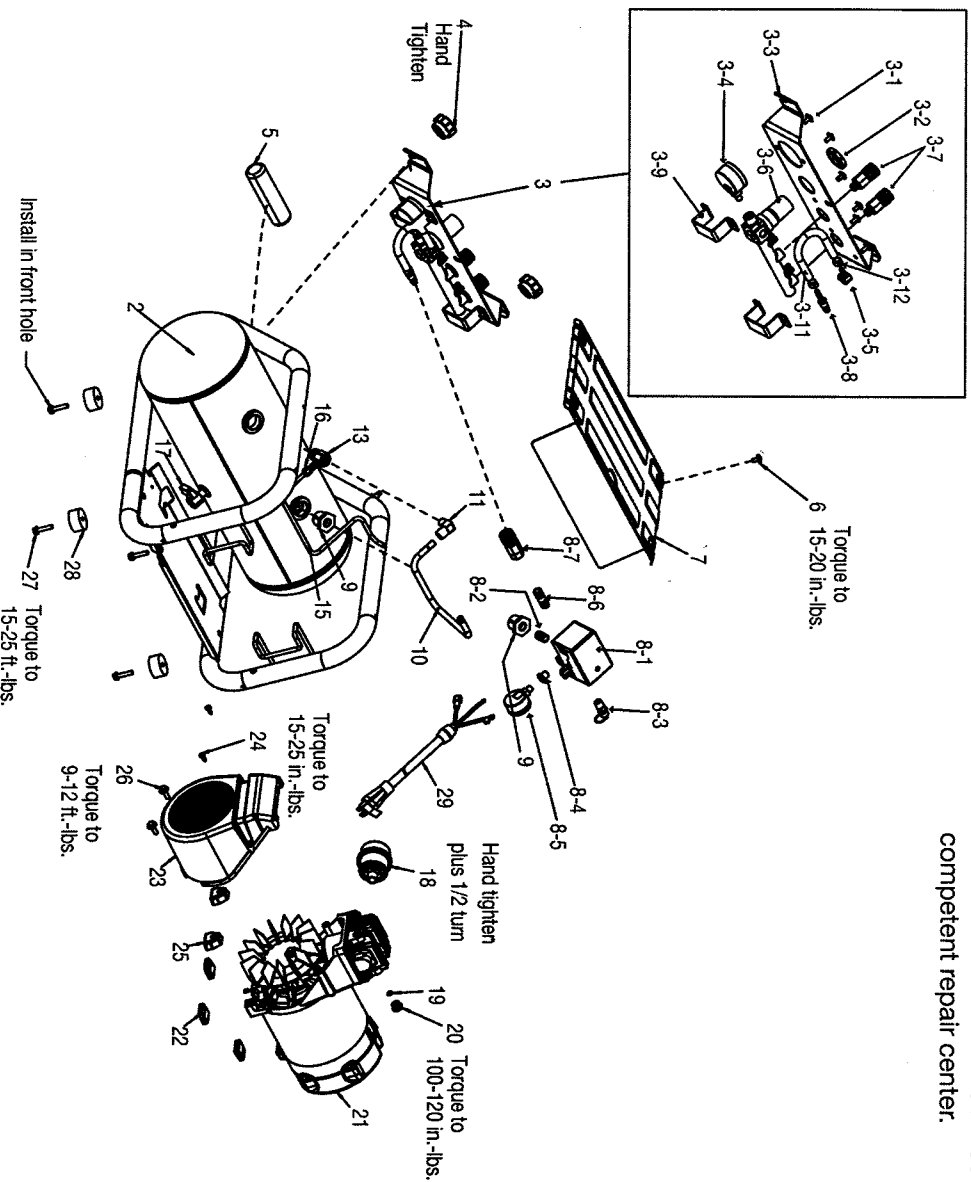

PORTER-CABLE®

Oil Free Air Compressor

C3150

WARNING: Electrical repairs should only be attempted by trained repairmen. Contact the nearest Porter-Cable Service Center or other competent repair center.

Parts List for C3150 Type 1

Item Number	Part Number	Description	Qty Required
2	000000-00	No Longer Available	1
3	Z-D28261	CONSOLE ASSEMBLY PL	1
3	D28104	SCREW .250-20X.500 P	10
3	D28499	HOSE 1/4 ID X 7.50 B	1
3	CAC-1206-1	CLAMP HOSE .250 ID H	1
3	D20155	RING REGULATOR HI-FL	1
3	000000-00	No Longer Available	1
3	Z-D28274	GAUGE 2 OD 200PSI 1/	1
3	SSP-537	FITTING 90DEG ELBOW	1
3	N008792	REGULATOR RPR KIT	1
3	A13369	ASSY REGULATOR	1
3	A19513	BODY QC .250 IND .25	1
3	000000-00	No Longer Available	1
3	000000-00	No Longer Available	1
4	16471	KNOB .313-18 NUT	1
5	D28109	GRIP HANDLE 1 OD FOA	1
6	D29188	SCREW .250-20 X .750	10
7	D28350	COVER BIG DOG PC RED	1
8	5140117-89	PRESSURE SWITCH	1
8	N044990	NIPPLE CLOSE 1/4-18	1
8	D20114	VALVE SAFETY 175 .25	1
8	SSP-6021	BUSHING REDUCER 1/8-	1
8	Z-D28275	GAUGE 1.5OD 200PSI 1	1
8	N053094	NIPPLE	1
8	D21109	BODY QC .250 UNIV .2	1
9	SSP-491	BUSHING REDUCING 3/4	1
10	A05105	TUBE OUTLET	1

COPYRIGHT© 2005. All Rights Reserved.

Parts list, pricing, and availability subject to change. Please visit www.dewaltservicenet.com for current parts information.