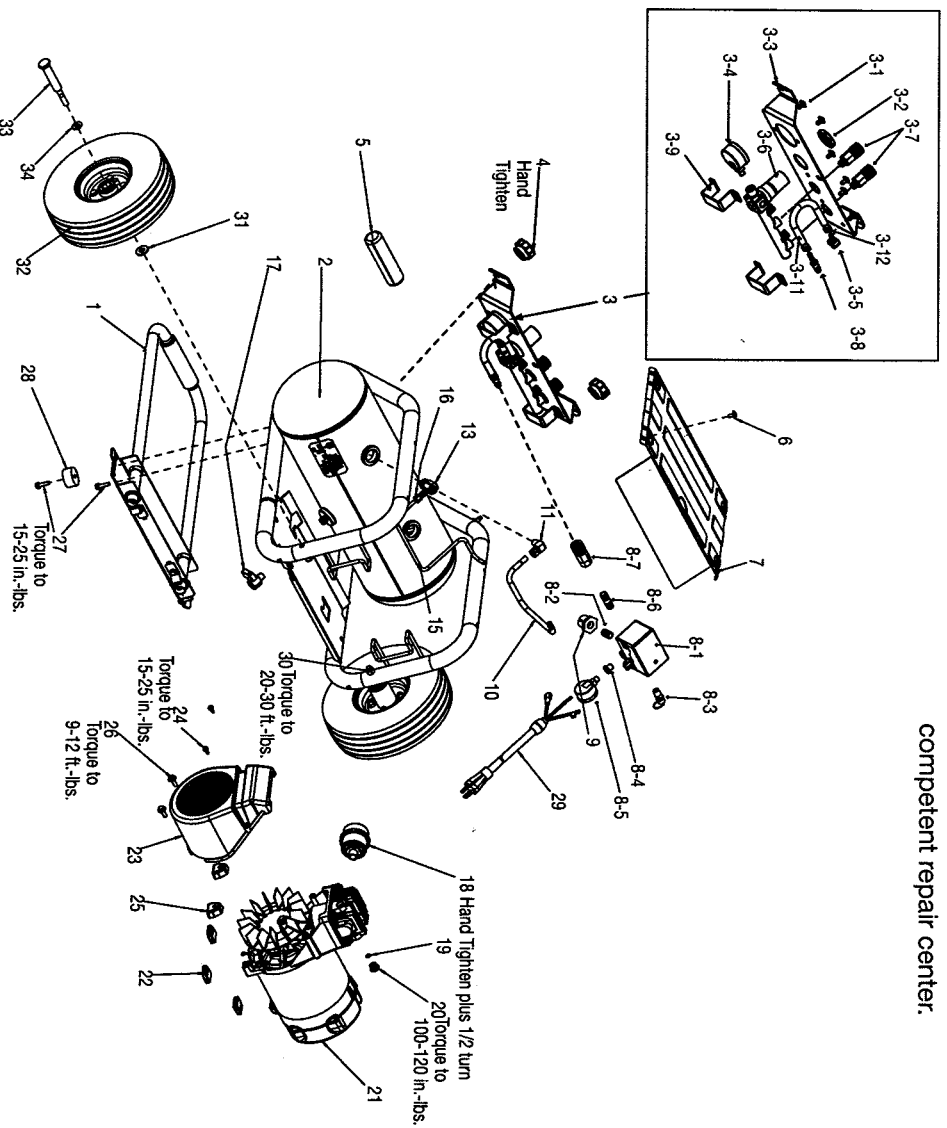

PORTER-CABLE®

Oil Free Air Compressor

C3151

WARNING: Electrical repairs should only be attempted by trained repairmen. Contact the nearest Porter-Cable Service Center or other competent repair center.

Parts List for C3151 Type 0

Item Number	Part Number	Description	Qty Required
1	000000-00	No Longer Available	1
1	000000-00	No Longer Available	1
2	000000-00	No Longer Available	1
3	Z-D28261	CONSOLE ASSEMBLY PL	1
3	D28104	SCREW .250-20X.500 P	10
3	D28499	HOSE 1/4 ID X 7.50 B	1
3	CAC-1206-1	CLAMP HOSE .250 ID H	1
3	D20155	RING REGULATOR HI-FL	1
3	000000-00	No Longer Available	1
3	Z-D28274	GAUGE 2 OD 200PSI 1/	1
3	SSP-537	FITTING 90DEG ELBOW	1
3	A13369	ASSY REGULATOR	1
3	N008792	REGULATOR RPR KIT	1
3	A19513	BODY QC .250 IND .25	1
3	000000-00	No Longer Available	1
3	000000-00	No Longer Available	1
4	16471	KNOB .313-18 NUT	1
5	D28109	GRIP HANDLE 1 OD FOA	1
6	D29188	SCREW .250-20 X .750	10
7	D28350	COVER BIG DOG PC RED	1
8	5140117-89	PRESSURE SWITCH	1
8	N044990	NIPPLE CLOSE 1/4-18	1
8	D20114	VALVE SAFETY 175 .25	1
8	SSP-6021	BUSHING REDUCER 1/8-	1
8	Z-D28275	GAUGE 1.5OD 200PSI 1	1
8	N053094	NIPPLE	1
8	D21109	BODY QC .250 UNIV .2	1

COPYRIGHT© 2005. All Rights Reserved.

Parts list, pricing, and availability subject to change. Please visit www.dewaltservicenet.com for current parts information.