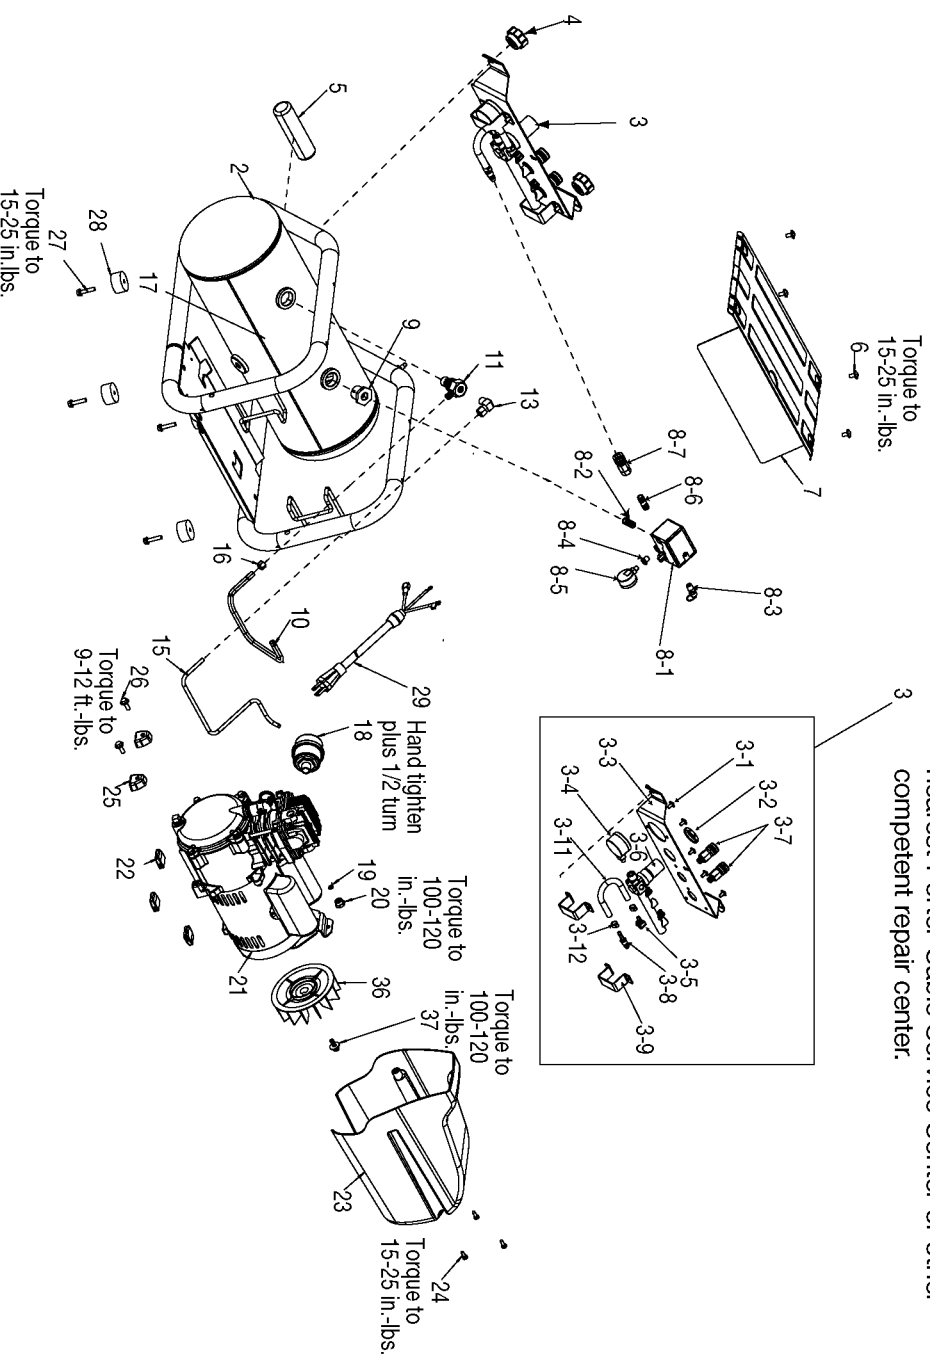

PORTER-CABLE Air Compressor

C3550

WARNING: Electrical repairs should only be attempted by trained repairmen. Contact the nearest Porter-Cable Service Center or other competent repair center.

Parts List for C3550 Type 1

Item Number	Part Number	Description	Qty Required
2	000000-00	No Longer Available	1
3	000000-00	No Longer Available	1
3	D28104	SCREW .250-20X.500 P	10
3	D28500	HOSE 1/4 ID X 7.50 G	1
3	CAC-1206-1	CLAMP HOSE .250 ID H	1
3	D20155	RING REGULATOR HI-FL	1
3	000000-00	No Longer Available	1
3	Z-D28274	GAUGE 2 OD 200PSI 1/	1
3	SSP-537	FITTING 90DEG ELBOW	1
3	A13369	ASSY REGULATOR	1
3	N008792	REGULATOR RPR KIT	1
3	A19513	BODY QC .250 IND .25	1
3	000000-00	No Longer Available	1
3	000000-00	No Longer Available	1
4	16471	KNOB .313-18 NUT	1
5	D28109	GRIP HANDLE 1 OD FOA	1
6	D29188	SCREW .250-20 X .750	10
7	D28350	COVER BIG DOG PC RED	1
8	5140117-89	PRESSURE SWITCH	1
8	N044990	NIPPLE CLOSE 1/4-18	1
8	D20114	VALVE SAFETY 175 .25	1
8	SSP-6021	BUSHING REDUCER 1/8-	1
8	Z-D28275	GAUGE 1.5OD 200PSI 1	1
8	N053094	NIPPLE	1
8	D21109	BODY QC .250 UNIV .2	1
9	SSP-491	BUSHING REDUCING 3/4	1
10	D28344	TUBE OUTLET .375 OD	1

COPYRIGHT© 2005. All Rights Reserved.

Parts list, pricing, and availability subject to change. Please visit www.dewaltservicenet.com for current parts information.