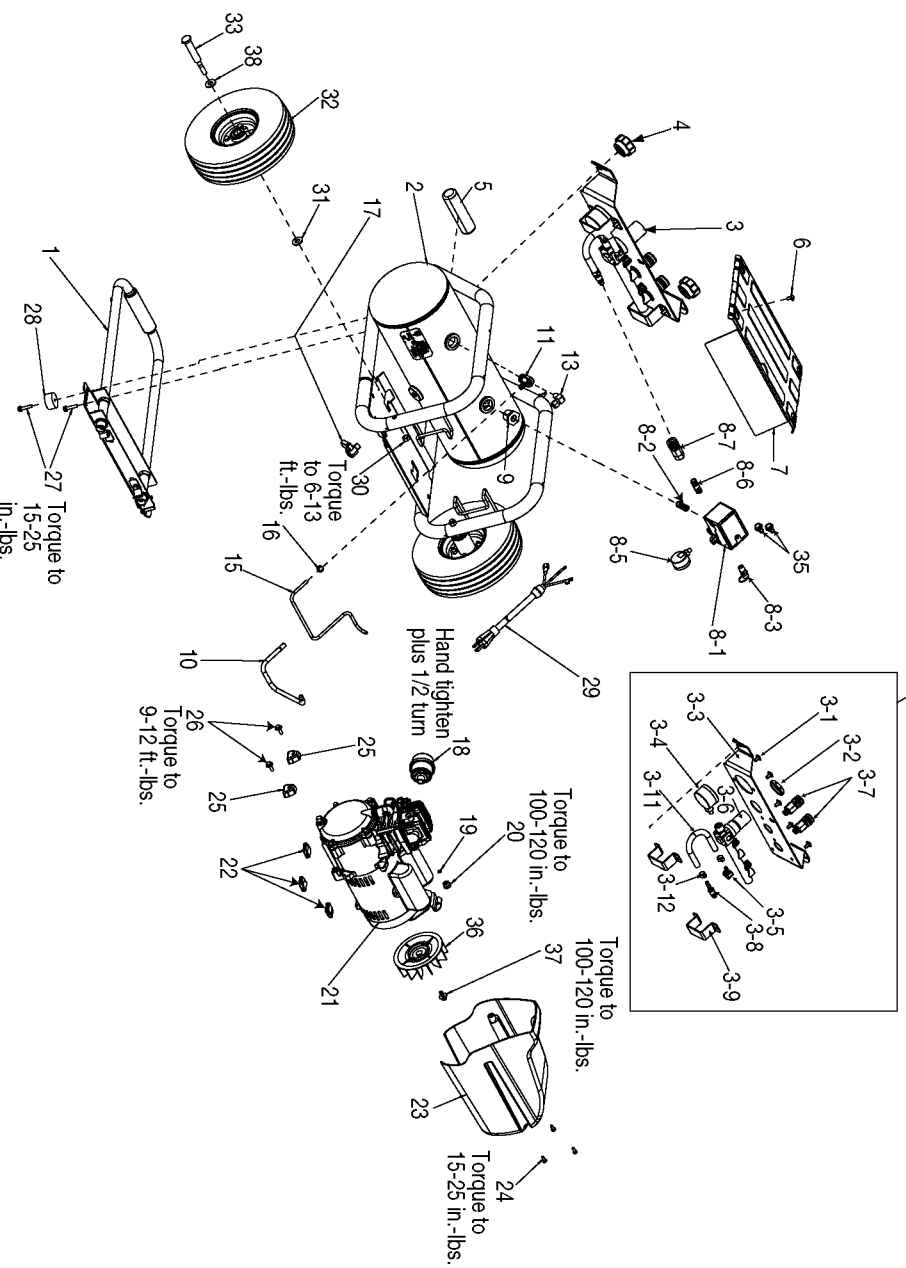

WARNING: Electrical repairs should only be attempted by trained repairmen. Contact the nearest Porter-Cable Service Center or other competent repair center.

Parts List for C3551 Type 0

Item Number	Part Number	Description	Qty Required
1	000000-00	No Longer Available	1
1	000000-00	No Longer Available	1
2	000000-00	No Longer Available	1
3	000000-00	No Longer Available	1
3	D28104	SCREW .250-20X.500 P	10
3	D28500	HOSE 1/4 ID X 7.50 G	1
3	CAC-1206-1	CLAMP HOSE .250 ID H	1
3	D20155	RING REGULATOR HI-FL	1
3	000000-00	No Longer Available	1
3	Z-D28274	GAUGE 2 OD 200PSI 1/	1
3	SSP-537	FITTING 90DEG ELBOW	1
3	A13369	ASSY REGULATOR	1
3	N008792	REGULATOR RPR KIT	1
3	A19513	BODY QC .250 IND .25	1
3	000000-00	No Longer Available	1
3	000000-00	No Longer Available	1
4	16471	KNOB .313-18 NUT	1
5	D28109	GRIP HANDLE 1 OD FOA	1
6	D29188	SCREW .250-20 X .750	4
7	000000-00	No Longer Available	1
8	5140117-89	PRESSURE SWITCH	1
8	N044990	NIPPLE CLOSE 1/4-18	1
8	D20114	VALVE SAFETY 175 .25	1
8	Z-D28275	GAUGE 1.5OD 200PSI 1	1
8	N053094	NIPPLE	1
8	D21109	BODY QC .250 UNIV .2	1
9	SSP-491	BUSHING REDUCING 3/4	1