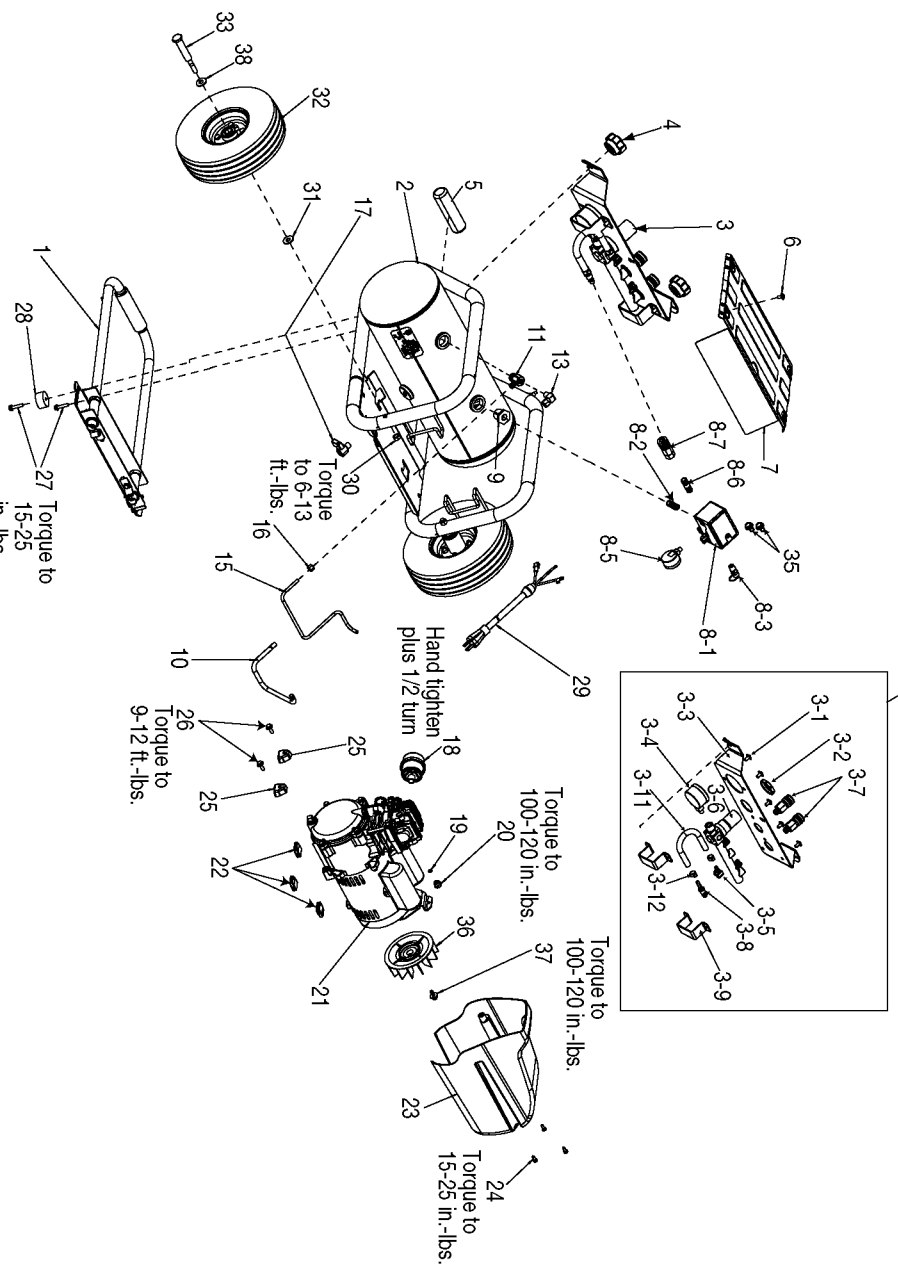

## Parts List for C3555 Type 1

Item Number	Part Number	Description	Qty Required
1	000000-00	No Longer Available	1
3	D28104	SCREW .250-20X.500 P	10
3	D28500	HOSE 1/4 ID X 7.50 G	1
3	CAC-1206-1	CLAMP HOSE .250 ID H	1
3	D20155	RING REGULATOR HI-FL	1
3	SSP-537	FITTING 90DEG ELBOW	1
3	A19513	BODY QC .250 IND .25	1
3	000000-00	No Longer Available	1
4	16471	KNOB .313-18 NUT	1
5	D28109	GRIP HANDLE 1 OD FOA	1
6	D29188	SCREW .250-20 X .750	4
7	000000-00	No Longer Available	1
8	Z-D29392	SWITCH PRES 150-180	1
8	N044990	NIPPLE CLOSE 1/4-18	1
8	TIA-4200	VALVE SAFETY 200 .25	1
8	Z-D29552	GAUGE	1
8	N053094	NIPPLE	1
8	D21109	BODY QC .250 UNIV .2	1
9	SSP-491	BUSHING REDUCING 3/4	1
10	D28344	TUBE OUTLET .375 OD	1
11	A19996	VALVE CHECK 3/4NPT X	1
13	SSP-6429	ELBOW 1/4 NPT X 3/8	1
15	D28345	TUBE PRESSURE RELIEF	1
16	SSP-7811	ASSY NUT SLEEVE 1/4	1
17	N072023	BALL VALVE	1
18	N022053	FILTER REPLACEMENT	1
18	N022307	FILTER ASSY.	1

## Parts List for C3555 Type 1

Item Number	Part Number	Description	Qty Required
110	D22194	O-RING 2.989 ID .070	1
111	D22211	SCREW .250-28X3.00 H	10
112	D22212	BAFFLE O-RING DDOL	1
113	SSP-486	PLUG PIPE 3/8 - 18 N	1
114	AC-0798	SCREW .250-20X1.25 H	10
115	A01978	DIPSTICK DDOL	1
116	A01935	ASSY PISTON 60 MM W/	1
117	D22203	PLUG PISTON PIN	1
118	D22199	PIN PISTON 60MM	1
856	000000-00	No Longer Available	1
856	N008806	LABEL HOT SURFACE TR	1
856	A02069	KIT CAPACITOR MOTOR	1