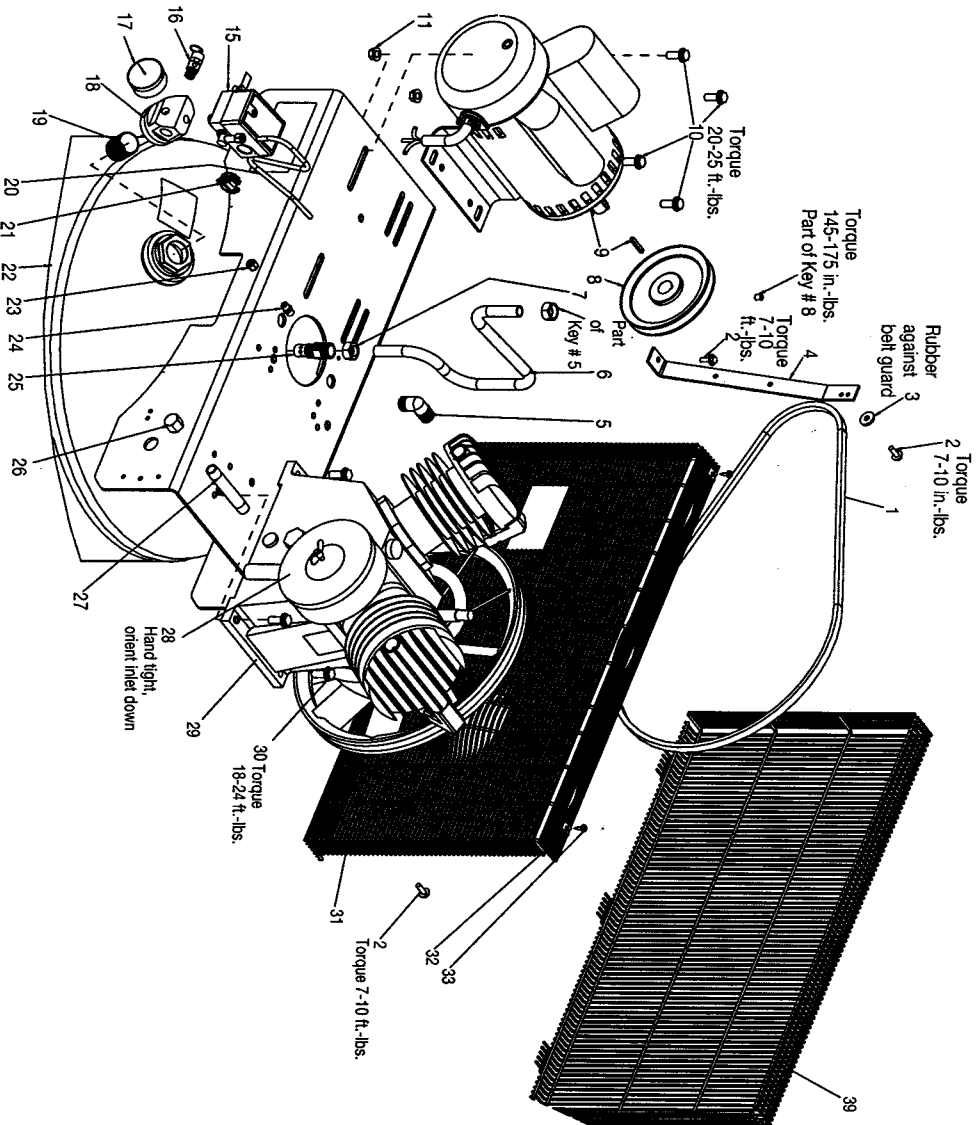

## Parts List for C7550 Type 0

Item Number	Part Number	Description	Qty Required
1	BT-226	BELT A-SEC 60.3 PITC	1
2	91895680	SCREW .250-20X.750 H	5
3	000000-00	No Longer Available	1
4	AC-0485	BRACKET BELTGUARD	1
5	SSP-6461	ELBOW 1/2NPT X 5/8 T	1
6	000000-00	No Longer Available	1
7	SSP-7824	ASSY NUT SLEEVE 5/8	1
8	N004101	PULLEY	1
9	D26719	MOTOR OL 240V 2POLE	1
9	D29143	KIT START CAP WEG MO	1
10	SSF-3140-ZN	SCREW .375-16X1.00 H	4
11	SSF-8111-ZN	NUT .375-16 HEX WHIZ	4
15	5140110-49	PRESSURE SWITCH	1
16	TIA-4200	VALVE SAFETY 200 .25	1
17	Z-GA-360	GAUGE 300 PSI BACK M	1
18	AC-0764	MANIFOLD 1 NPT ALUMI	1
19	5140067-09	NIPPLE	1
20	AC-0763	TUBE PRESSURE RELIEF	1
21	SSW-7482	CONNECTOR CONDUIT 3/	1
22	000000-00	No Longer Available	1
23	SSP-7811	ASSY NUT SLEEVE 1/4	1
24	SS-8553	CONNECTOR BODY	1
25	DAC-252	VALVE CHECK 1/2NPT X	1
26	A03166	CAP	1
27	000000-00	No Longer Available	1
28	A03157	FILTER INTAKE	1
29	A03155	PUMP OL 2STG UNOAIR	1

## Parts List for C7550 Type 0

Item Number	Part Number	Description	Qty Required
139	D28195	VALVE PLATE UNOAIR 7	2
142	A04435	CYLINDER HP BLK UNOA	1
144	5140030-60	PISTON RING SET	1
145	5140030-55	PISTON	1
146	5140030-56	PISTON PIN	1
147	A03958	TUBE	1
148	5140030-59	OIL DRAIN PLUG	1
149	A04436	ORING SIGHTGLASS UB5	1
150	A04437	SIGHTGLASS UNOAIR UB	1
156	A04440	ORING OIL FILL UNOAI	1
157	D28207	PLUG OIL FILL UNOAIR	1
162	5140030-58	WOODRUFF KEY	1
169	A03955	VENT CRANKCASE UNOAI	1
170	A03156	FLYWHEEL A-SEC 14.5O	1
171	A03158	WASHER 10.5MM ID 41.	1
174	A03159	SCREW M10X1.5 FLYWHE	1
856	000000-00	No Longer Available	1
856	000000-00	No Longer Available	1
856	N286039	DRAIN VALVE	1
856	D23194	LABEL	1
856	D23590	LABEL	1
856	N008806	LABEL HOT SURFACE TR	1