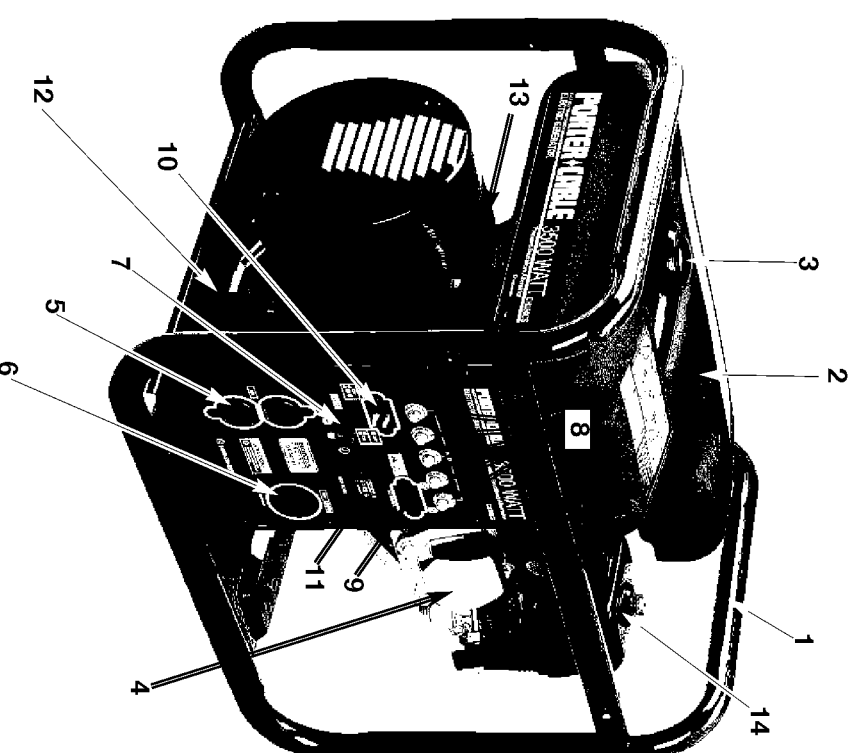

# PORTER-CABLE GENERATOR

## Parts List for CH350CS Type 1

Item Number	Part Number	Description	Qty Required
2	Z-GS-0650-1	TANK FUEL 4G	1
3	GS-0443	CAP FUEL TANK	1
12	GS-0033	ISOLATOR VIBRATION 1	4
856	GS-0459	FILTER FUEL	1
856	Z-A14582	HOSE FUEL	1
856	000000-00	No Longer Available	1
856	GS-0227	CLAMP FUEL .50	1
856	285800-98	SPARK PLUG	1
856	91895680	SCREW .250-20X.750 H	4
856	SSN-632	WASHER .875 OD .375	4