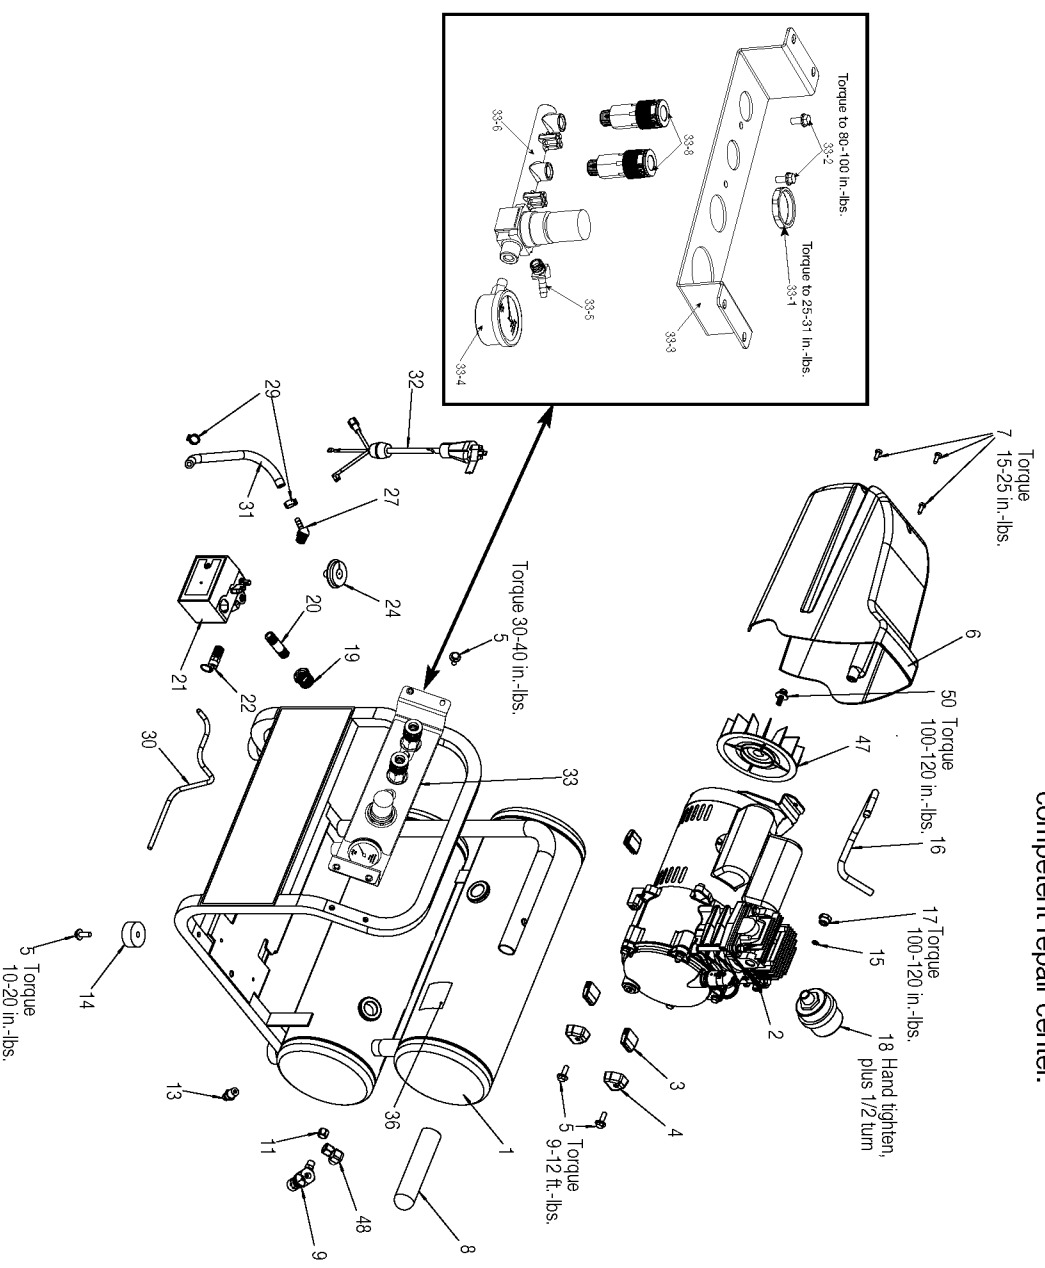

PORTER-CABLE

Side Stack Compressor

CLFCP350

WARNING: Electrical repairs should only be attempted by trained repairmen. Contact the nearest Porter-Cable Service Center or other competent repair center.

Parts List for CLFCP350 Type 0

Item Number	Part Number	Description	Qty Required
1	000000-00	No Longer Available	1
3	ACG-19	ISOLATOR 3 POINT MOU	2
4	ACG-18	CUP SADDLE MOUNT	2
5	91895680	SCREW .250-20X.750 H	10
6	D22099	SHROUD NON SEARS DDO	1
7	ACG-408	ASSY FASTENER	1
8	AC-0261	GRIP HANDLE 1.00 TUB	1
9	D20204	VALVE CHECK 1/2NPT X	1
11	SSP-7811	ASSY NUT SLEEVE 1/4	1
13	N286039	DRAIN VALVE	1
14	D24721	KIT ISOLATOR W/SCREW	1
15	SSG-3105	ORING 306/296ID 073/	1
16	D24050	TUBE OUTLET .375 OD	1
17	SSP-7821-1	NUT .563-18 UNF HEX	1
18	N022307	FILTER ASSY.	1
18	N022053	FILTER REPLACEMENT	1
18	D24322	FILTER REPLACEMENT	1
19	SSP-517	BUSHING HEX REDUCER	1
20	D23699	NIPPLE .25NPT X 2.0	1
21	Z-D29392	SWITCH PRES 150-180	1
22	TIA-4200	VALVE SAFETY 200 .25	1
24	000000-00	No Longer Available	1
27	D23299	FITTING 45DG ELBOW B	1
29	CAC-1206-1	CLAMP HOSE .250 ID H	1
30	D28086	TUBE PRESSURE RELIEF	1
31	D24113	HOSE TUBE MANIFOLD .	1
32	D26616	CORD POWER SJOW 14GA	1

COPYRIGHT© 2005. All Rights Reserved.

Parts list, pricing, and availability subject to change. Please visit www.dewaltservicenetwork.com for current parts information.