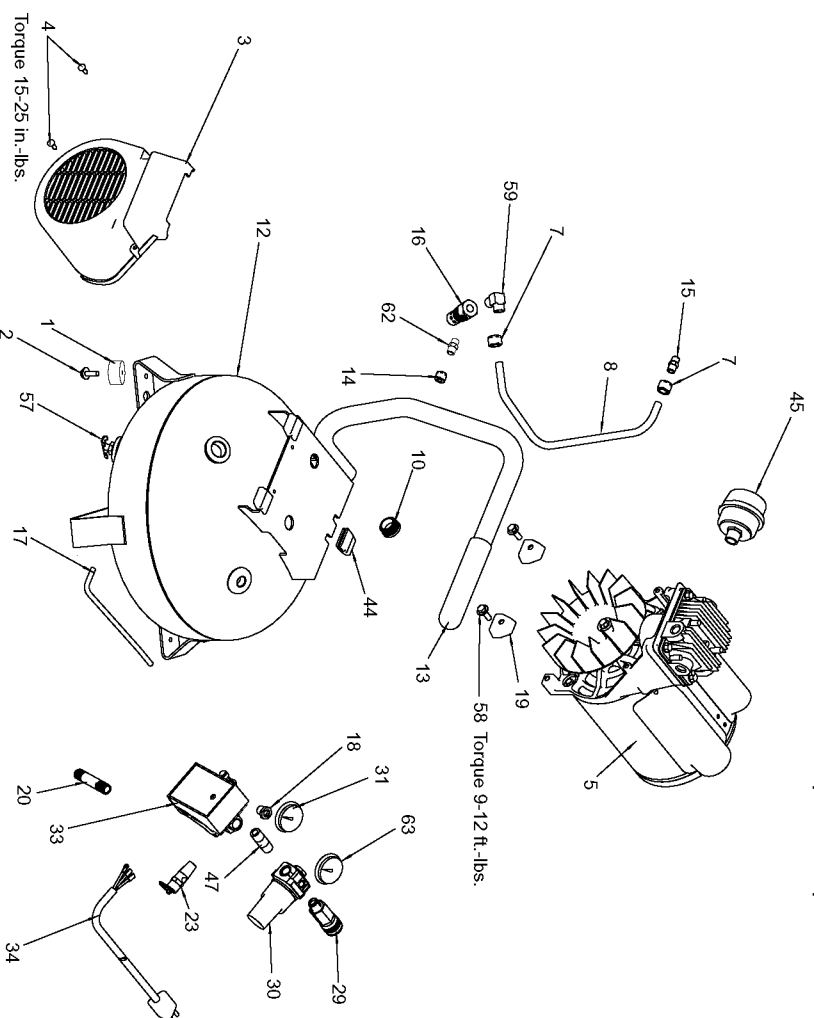

PORTER-CABLE®

Pancake Compressor

CPF23400P

WARNING: Electrical repairs should only be attempted by trained repairmen. Contact the nearest Porter-Cable Service Center or other competent repair center.

Parts List for CPF23400P Type 0

Item Number	Part Number	Description	Qty Required
1	D24721	KIT ISOLATOR W/SCREW	4
2	91895680	SCREW .250-20X.750 H	10
3	D20653	SHROUD MINI P-C GRAY	1
4	ACG-408	ASSY FASTENER	1
7	SSP-7813	ASSY NUT SLEEVE 3/8	1
8	AC-0620	TUBE OUTLET PANCAKE	1
10	AC-0270	PLUG PRY OUT	1
12	Z-D20654	TANK 4G PL P 150 PC	1
13	AC-0261	GRIP HANDLE 1.00 TUB	1
14	SSP-7811	ASSY NUT SLEEVE 1/4	1
15	SSP-6050	CONNECTOR MALE 1/4NP	1
16	D24880	VALVE CHECK 1/2NPT X	1
17	D20655	TUBE PRESSURE RELIEF	1
18	SSP-6021	BUSHING REDUCER 1/8-	1
19	ACG-18	CUP SADDLE MOUNT	1
20	SSP-480	NIPPLE 1/4-18 NPT X	1
23	TIA-4150	VALVE SAFETY 150 .25	1
29	A19513	BODY QC .250 IND .25	1
30	N008792	REGULATOR RPR KIT	1
30	D27253	REGULATOR 4PORT P2 L	1
31	Z-D23004	GAUGE 1.5OD 200PSI .	1
33	5140122-77	PRESSURE SWITCH	1
34	AC-0539	ASSY CORD POWER	1
44	ACG-19	ISOLATOR 3 POINT MOU	1
45	AC-0253	FILTER INLET SOLBERG	1
47	N044990	NIPPLE CLOSE 1/4-18	1
57	N286039	DRAIN VALVE	1

COPYRIGHT© 2005. All Rights Reserved.

Parts list, pricing, and availability subject to change. Please visit www.dewaltservicenet.com for current parts information.