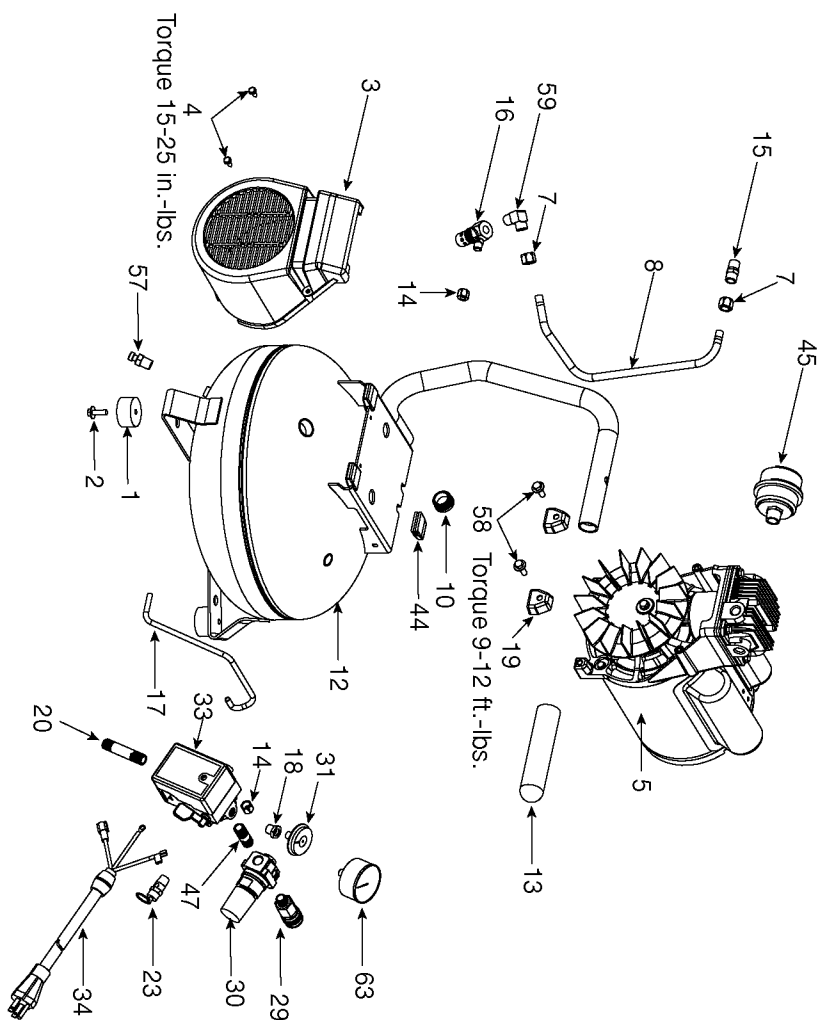

PORTER-CABLE Pancake Compressor

CPF23400P-3

WARNING: Electrical repairs should only be attempted by trained repairmen. Contact the nearest Porter-Cable Service Center or other competent repair center.

Parts List for CPF23400P Type 3

Item Number	Part Number	Description	Qty Required
1	D24721	KIT ISOLATOR W/SCREW	1
2	91895680	SCREW .250-20X.750 H	10
3	D20653	SHROUD MINI P-C GRAY	1
4	ACG-408	ASSY FASTENER	1
7	SSP-7813	ASSY NUT SLEEVE 3/8	1
8	D24507	TUBE OUTLET .375 OD	1
10	AC-0270	PLUG PRY OUT	1
12	Z-D24679	TANK 4G PL P PC RED	1
13	AC-0261	GRIP HANDLE 1.00 TUB	1
14	SSP-7811	ASSY NUT SLEEVE 1/4	1
15	SSP-6050	CONNECTOR MALE 1/4NP	1
16	D24880	VALVE CHECK 1/2NPT X	1
17	000000-00	No Longer Available	1
18	SSP-6021	BUSHING REDUCER 1/8-	1
19	ACG-18	CUP SADDLE MOUNT	1
20	D24888	NIPPLE .25NPT X 2.5	1
23	D20114	VALVE SAFETY 175 .25	1
29	A19513	BODY QC .250 IND .25	1
30	N008792	REGULATOR RPR KIT	1
30	D27253	REGULATOR 4PORT P2 L	1
31	Z-D23004	GAUGE 1.5OD 200PSI .	1
33	5140118-56	PRESSURE SWITCH	1
34	D26615	CORD POWER ST 14GA 1	1
44	ACG-19	ISOLATOR 3 POINT MOU	1
45	K-0286	KIT FILTER SOLBERG 3	1
47	N053094	NIPPLE	1
57	N286039	DRAIN VALVE	1

COPYRIGHT© 2005. All Rights Reserved.

Parts list, pricing, and availability subject to change. Please visit www.dewaltservicenet.com for current parts information.