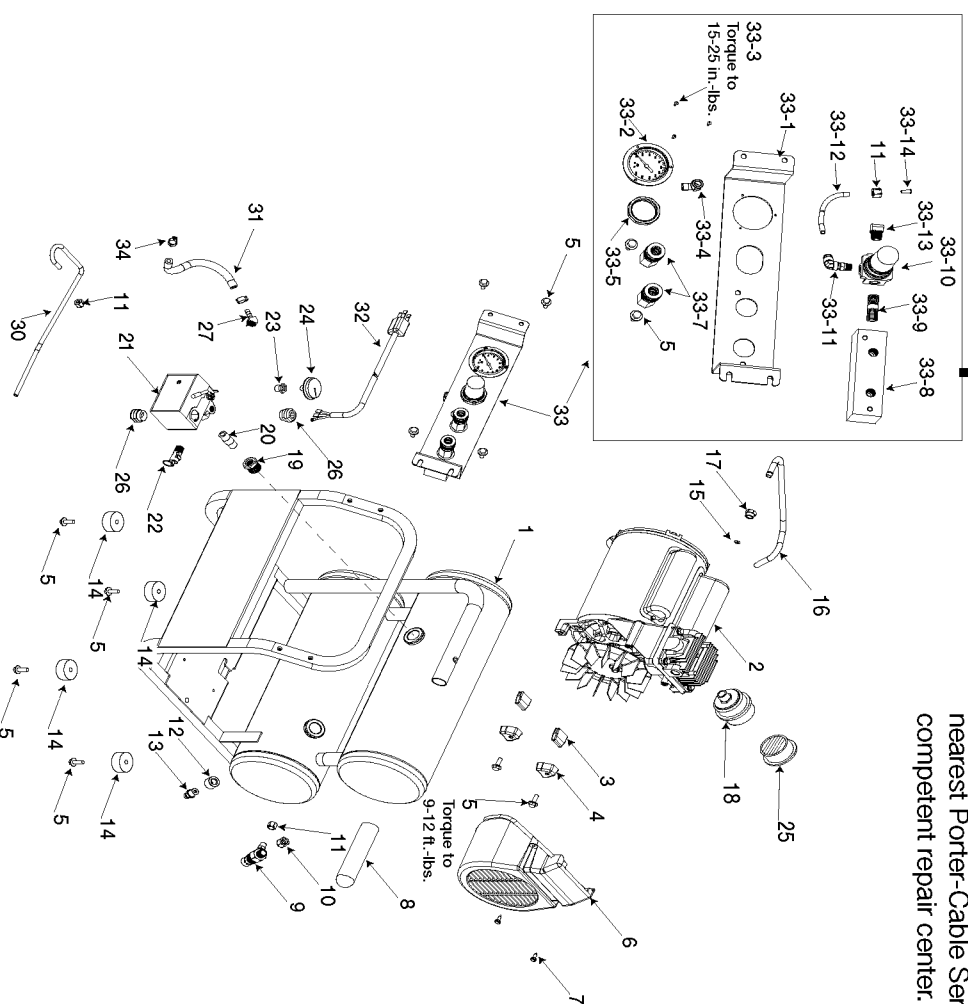

PORTER-CABLE

Side Stack Compressor

CPF23400S-1

WARNING: Electrical repairs should only be attempted by trained repairmen. Contact the nearest Porter-Cable Service Center or other competent repair center.

Parts List for CPF23400S Type 1

Item Number	Part Number	Description	Qty Required
1	000000-00	No Longer Available	1
2	000000-00	No Longer Available	1
3	ACG-19	ISOLATOR 3 POINT MOU	1
4	ACG-18	CUP SADDLE MOUNT	1
5	91895680	SCREW .250-20X.750 H	10
6	D20653	SHROUD MINI P-C GRAY	1
7	ACG-408	ASSY FASTENER	1
8	AC-0261	GRIP HANDLE 1.00 TUB	1
9	A19712	VALVE CHECK 1/2NPT X	1
10	SSP-7813	ASSY NUT SLEEVE 3/8	1
11	SSP-7811	ASSY NUT SLEEVE 1/4	1
12	000000-00	No Longer Available	1
13	N286039	DRAIN VALVE	1
14	D24721	KIT ISOLATOR W/SCREW	1
15	SSG-3105	ORING 306/296ID 073/	10
16	D20694	TUBE OUTLET CPF23400	1
17	SSP-7821-1	NUT .563-18 UNF HEX	10
18	K-0286	KIT FILTER SOLBERG 3	1
19	SSP-517	BUSHING HEX REDUCER	1
20	D23699	NIPPLE .25NPT X 2.0	1
21	5140122-77	PRESSURE SWITCH	1
22	TIA-4150	VALVE SAFETY 150 .25	1
23	SSP-6021	BUSHING REDUCER 1/8-	1
24	Z-D23004	GAUGE 1.5OD 200PSI .	1
25	AC-0281	FILTER REPLACEMENT	1
26	33821-00	BUSHING	1
26	438010040063	HEYCO BUSHINGS	1

COPYRIGHT© 2005. All Rights Reserved.

Parts list, pricing, and availability subject to change. Please visit www.dewaltservicenet.com for current parts information.