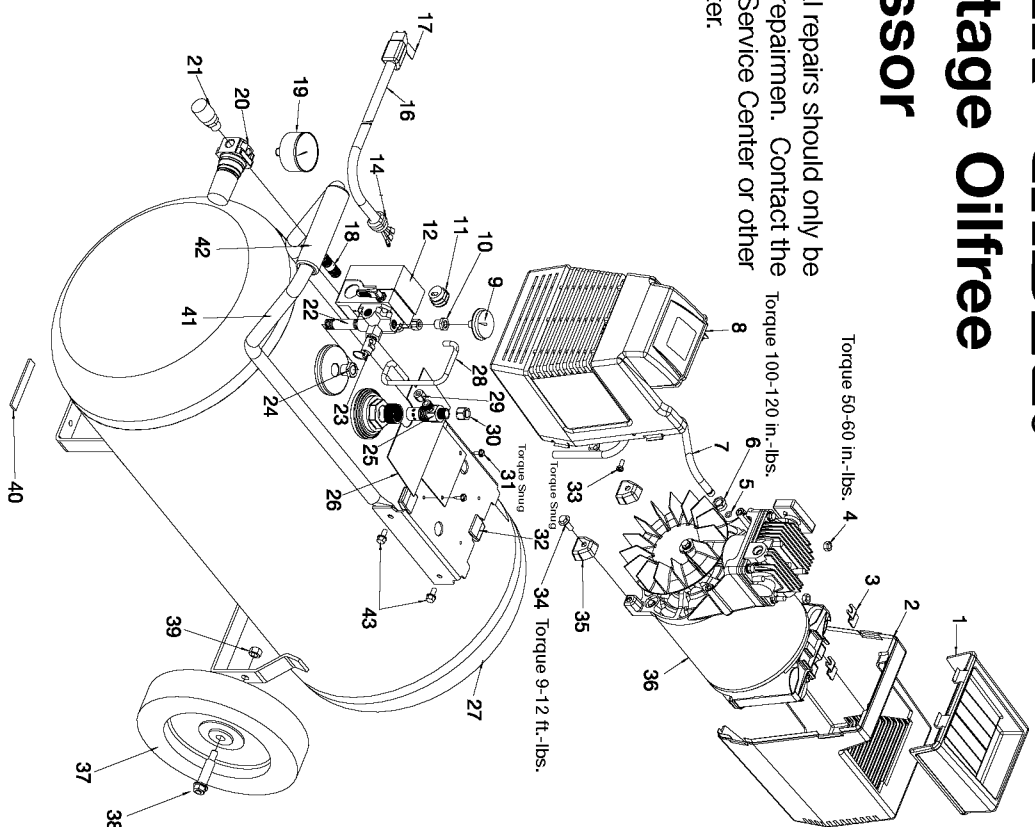

# PORTER-CABLE® Single-Stage Oilfree Compressor

CPF6020

**WARNING:** Electrical repairs should only be attempted by trained repairmen. Contact the nearest Porter-Cable Service Center or other competent repair center.

## Parts List for CPF6020-WK Type 0

Item Number	Part Number	Description	Qty Required
1	CAC-1080	TRAY TOOL	1
2	D20151	SHROUD REAR NS PC TO	1
3	CAC-1121	BRACKET SHROUD	1
4	038738-00	NUT	1
5	SSG-3105	ORING 306/296ID 073/	1
6	SSP-7821-1	NUT .563-18 UNF HEX	1
7	AC-0125	TUBE OUTLET .375OD A	1
8	D21060	SHROUD FRONT NS PC G	1
9	Z-D23004	GAUGE 1.5OD 200PSI .	1
10	SSP-6021	BUSHING REDUCER 1/8-	1
11	33821-00	BUSHING	1
11	438010040063	HEYCO BUSHINGS	1
12	5140112-32	PRESSURE SWITCH	1
12	AC-0557	COVER PRES SWITCH	1
14	SSW-7385	BUSHING STRAIN RELIE	1
16	SUDL-413-2	ASSY CORD POWER ST	1
17	LA-2876	LABEL POWER CORD TRI	1
18	N055549	NIPPLE	1
19	Z-D27212	GAUGE 200PSI .125NPT	1
20	N008792	REGULATOR RPR KIT	1
20	D27254	REGULATOR 4PORT P2 L	1
21	A19513	BODY QC .250 IND .25	1
22	SSP-480	NIPPLE 1/4-18 NPT X	1
23	TIA-4150	VALVE SAFETY 150 .25	1
24	D21429	BUSHING REDUCER .375	1
25	A19712	VALVE CHECK 1/2NPT X	1
26	AC-0047	GUARD FAN	1