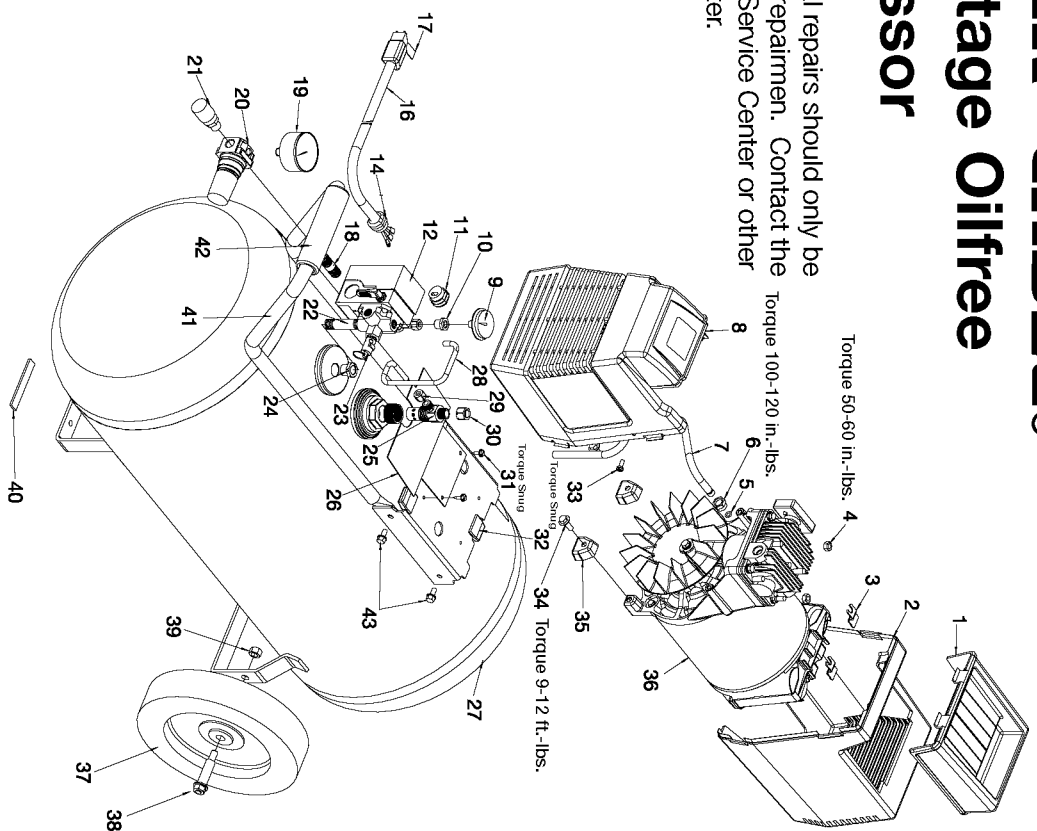

# PORTER-CABLE® Single-Stage Oilfree Compressor

CPF6020

**WARNING:** Electrical repairs should only be attempted by trained repairmen. Contact the nearest Porter-Cable Service Center or other competent repair center.

## Parts List for CPF6020 Type 0

Item Number	Part Number	Description	Qty Required
1	CAC-1080	TRAY TOOL	1
2	D20151	SHROUD REAR NS PC TO	1
3	CAC-1121	BRACKET SHROUD	2
4	038738-00	NUT	1
5	SSG-3105	ORING 306/296ID 073/	1
6	SSP-7821-1	NUT .563-18 UNF HEX	1
7	AC-0125	TUBE OUTLET .375OD A	1
8	D21060	SHROUD FRONT NS PC G	1
9	Z-D23004	GAUGE 1.5OD 200PSI .	1
10	SSP-6021	BUSHING REDUCER 1/8-	1
11	33821-00	BUSHING	1
11	438010040063	HEYCO BUSHINGS	1
12	5140112-32	PRESSURE SWITCH	1
12	AC-0557	COVER PRES SWITCH	1
14	SSW-7385	BUSHING STRAIN RELIE	1
16	SUDL-413-2	ASSY CORD POWER ST	1
17	LA-2876	LABEL POWER CORD TRI	1
18	N055549	NIPPLE	1
19	Z-D27212	GAUGE 200PSI .125NPT	1
20	N008792	REGULATOR RPR KIT	1
20	D27254	REGULATOR 4PORT P2 L	1
21	A19513	BODY QC .250 IND .25	1
22	SSP-480	NIPPLE 1/4-18 NPT X	1
23	TIA-4150	VALVE SAFETY 150 .25	1
24	D21429	BUSHING REDUCER .375	1
25	A19712	VALVE CHECK 1/2NPT X	1
26	AC-0047	GUARD FAN	1