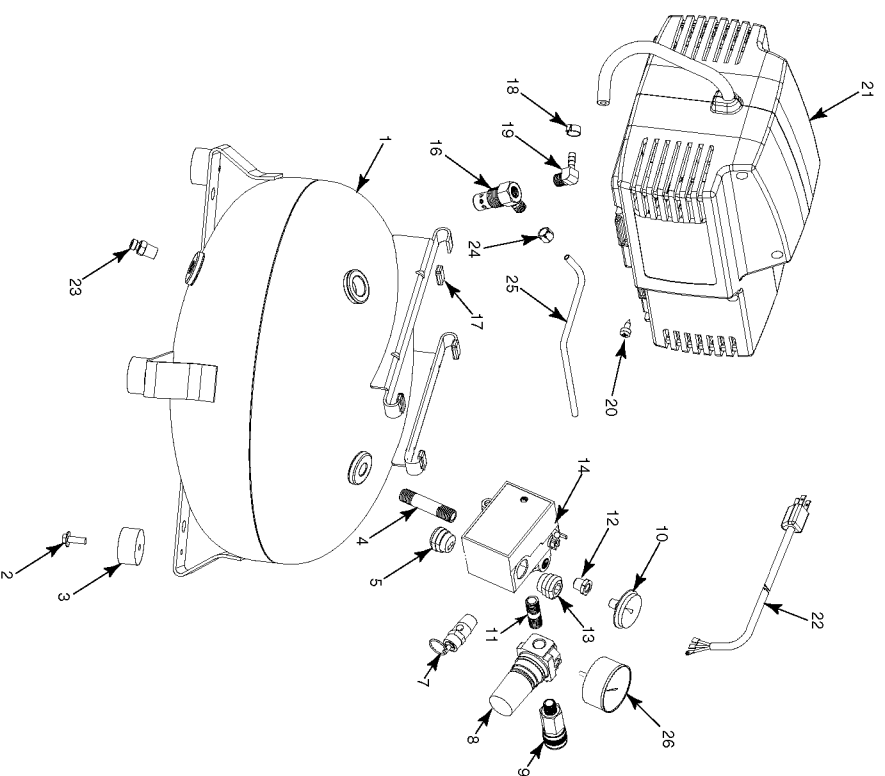

PORTER-CABLE® PANCAKE COMPRESSOR

CPFAC2040P

WARNING: Electrical repairs should only be attempted by trained repairmen. Contact the nearest Porter-Cable Service Center or other competent repair center.

Parts List for CPFAC2040P Type 0

Item Number	Part Number	Description	Qty Required
1	000000-00	No Longer Available	1
2	91895680	SCREW .250-20X.750 H	10
3	D24721	KIT ISOLATOR W/SCREW	1
4	SSP-480	NIPPLE 1/4-18 NPT X	1
5	SSW-7480	BUSHING STRAIN RELIEF	1
7	D20114	VALVE SAFETY 175 .25	1
8	N008792	REGULATOR RPR KIT	1
8	D27253	REGULATOR 4PORT P2 L	1
9	A19513	BODY QC .250 IND .25	1
10	Z-D23004	GAUGE 1.5OD 200PSI .	1
11	N053094	NIPPLE	1
12	SSP-6021	BUSHING REDUCER 1/8-	1
13	33821-00	BUSHING	1
13	438010040063	HEYCO BUSHINGS	1
14	Z-D20206	SWITCH PRES 4PORT 11	1
16	D24880	VALVE CHECK 1/2NPT X	1
17	CAC-1254	ISOLATOR PUMP	1
18	CAC-1206-1	CLAMP HOSE .250 ID H	1
19	SSP-537	FITTING 90DEG ELBOW	1
20	SSF-621	SCREW .250-14X.625 F	10
22	AC-0539	ASSY CORD POWER	1
23	N286039	DRAIN VALVE	1
24	SSP-7811	ASSY NUT SLEEVE 1/4	1
25	D20831	TUBE PRESSURE RELIEF	1
26	Z-D27212	GAUGE 200PSI .125NPT	1
101	A06436	SHROUD KIT	1
102	A06436	SHROUD KIT	1

COPYRIGHT© 2005. All Rights Reserved.

Parts list, pricing, and availability subject to change. Please visit www.dewaltservicenet.com for current parts information.