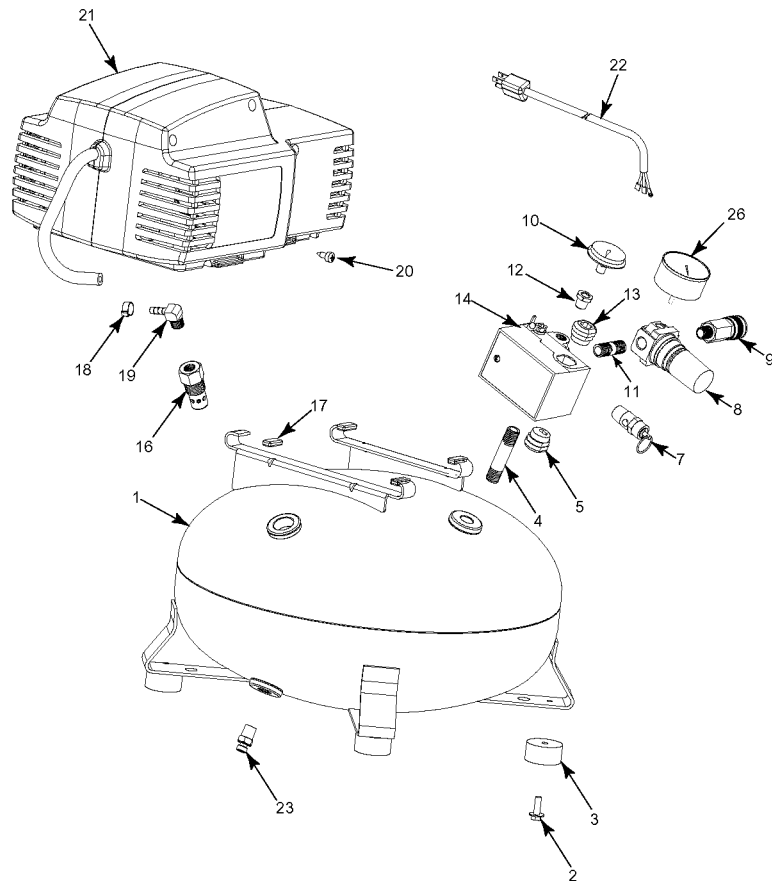

PORTER-CABLE

PANCAKE COMPRESSOR

CPFAC2040P-1

WARNING: Electrical repairs should only be attempted by trained repairmen. Contact the nearest Porter-Cable Service Center or other competent repair center.

Parts List for CPFAC2040P Type 1

Item Number	Part Number	Description	Qty Required
1	000000-00	No Longer Available	1
2	91895680	SCREW .250-20X.750 H	2
3	D24721	KIT ISOLATOR W/SCREW	2
4	SSP-480	NIPPLE 1/4-18 NPT X	1
5	SSW-7480	BUSHING STRAIN RELIEF	1
7	D20114	VALVE SAFETY 175 .25	1
8	CAC-4296-1	REGULATOR 3PORT P2 L	1
9	A19513	BODY QC .250 IND .25	1
10	Z-D23004	GAUGE 1.5OD 200PSI .	1
11	N053094	NIPPLE	1
12	SSP-6021	BUSHING REDUCER 1/8-	1
13	33821-00	BUSHING	1
13	438010040063	HEYCO BUSHINGS	1
14	Z-AC-0747	SWITCH PRES 4PORT 11	1
16	A19713	VALVE CHECK 1/2NPT X	1
17	CAC-1254	ISOLATOR PUMP	4
18	CAC-1206-1	CLAMP HOSE .250 ID H	1
19	SSP-537	FITTING 90DEG ELBOW	1
20	SSF-621	SCREW .250-14X.625 F	6
22	AC-0539	ASSY CORD POWER	1
23	N286039	DRAIN VALVE	1
26	Z-D27212	GAUGE 200PSI .125NPT	1
101	A06436	SHROUD KIT	1
102	A06436	SHROUD KIT	1
103	D25877	HEAD UMC PRESSURE RE	1
104	N044359	TUBE SEAL	1
105	Z-D24819	GASKET HEAD UMC GRAP	1

Parts List for CPFAC2040P Type 1

Item Number	Part Number	Description	Qty Required
106	N017592SV	VALVE PLATE ASSY	1
107	N134023	OUTLET TUBE	1
108	SSG-8169	ORING 2.132/2.096ID	1
109	N036518	CON ROD ASSY	1
110	CAC-1206-1	CLAMP HOSE .250 ID H	2
111	A19123	SCREW	1
112	N036518	CON ROD ASSY	1
113	N087118SV	PUMP ASSEMBLY	1
114	SUDL-9-1	SCREW #8-32X.375/.34	2
115	SSF-3156	SCREW #10-9X.500 THD	4
116	000000-00	No Longer Available	1
117	D25731	ISOLATOR PUMP	4
118	SSF-995	SCREW #10-24X.875 HH	4
122	H-7051	HOSE AIR 1/4 X 10 BL	1
123	D20492	HANDLE SUPPORT NON-S	1
124	Z-D23825	BRUSH MOTOR UMC GSE	2
125	AC-0815	BELT TIMING DAYCO	1
856	N008806	LABEL HOT SURFACE TR	1
856	N008802	LABEL WARNING	1
856	N008888	LABEL	1
856	LA-3164	LABEL	1
856	LA-3092-1	LABEL WARNING DRAIN	1
856	N008800	LABEL WARNING FRENCH	1