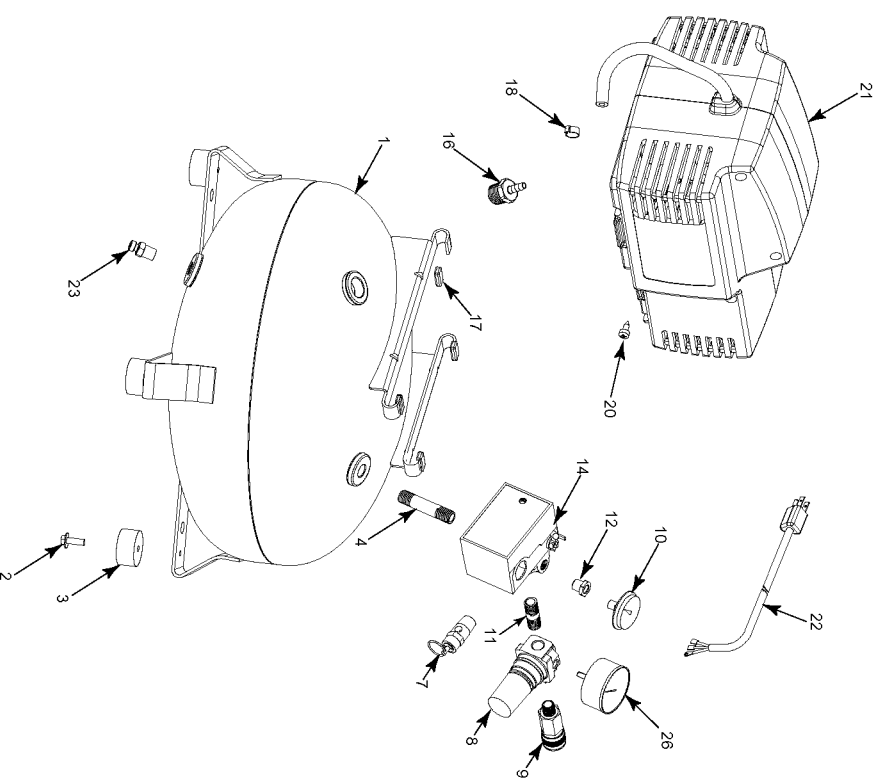

Parts List for CPFAC2600P Type 1

Item Number	Part Number	Description	Qty Required
1	000000-00	No Longer Available	1
2	91895680	SCREW .250-20X.750 H	2
3	D24721	KIT ISOLATOR W/SCREW	2
4	SSP-480	NIPPLE 1/4-18 NPT X	1
7	D20114	VALVE SAFETY 175 .25	1
8	N008792	REGULATOR RPR KIT	1
8	D27253	REGULATOR 4PORT P2 L	1
9	A19513	BODY QC .250 IND .25	1
10	Z-D23004	GAUGE 1.5OD 200PSI .	1
11	N053094	NIPPLE	1
12	SSP-6021	BUSHING REDUCER 1/8-	1
14	Z-D25879	SWITCH PRES 4PORT 12	1
16	D27022	VALVE CHECK 1/2NPT X	1
17	CAC-1254	ISOLATOR PUMP	4
18	CAC-1206-1	CLAMP HOSE .250 ID H	1
20	SSF-621	SCREW .250-14X.625 F	10
21	000000-00	No Longer Available	1
22	AC-0539	ASSY CORD POWER	1
23	N286039	DRAIN VALVE	1
26	Z-D27212	GAUGE 200PSI .125NPT	1
101	A06436	SHROUD KIT	1
102	A06436	SHROUD KIT	1
103	D25877	HEAD UMC PRESSURE RE	1
104	N044359	TUBE SEAL	1
105	Z-D24819	GASKET HEAD UMC GRAP	1
106	N017592SV	VALVE PLATE ASSY	1
107	N134023	OUTLET TUBE	1

COPYRIGHT© 2005. All Rights Reserved.

Parts list, pricing, and availability subject to change. Please visit www.dewaltservicenetwork.com for current parts information.

Parts List for CPFAC2600P Type 1

Item Number	Part Number	Description	Qty Required
108	SSG-8169	ORING 2.132/2.096ID	1
109	N036518	CON ROD ASSY	1
110	CAC-1206-1	CLAMP HOSE .250 ID H	1
111	A19123	SCREW	1
112	N036518	CON ROD ASSY	1
113	N087118SV	PUMP ASSEMBLY	1
114	SUDL-9-1	SCREW #8-32X.375/.34	2
115	SSF-3156	SCREW #10-9X.500 THD	4
116	000000-00	No Longer Available	1
117	D25731	ISOLATOR PUMP	4
118	SSF-995	SCREW #10-24X.875 HH	4
122	H-7051	HOSE AIR 1/4 X 10 BL	1
123	D20492	HANDLE SUPPORT NON-S	1
124	5140120-58	BRUSH KIT	2
124	Z-D23825	BRUSH MOTOR UMC GSE	2
125	AC-0815	BELT TIMING DAYCO	1
856	N008806	LABEL HOT SURFACE TR	1
856	N008802	LABEL WARNING	1
856	N008888	LABEL	1
856	LA-3164	LABEL	1
856	LA-3092-1	LABEL WARNING DRAIN	1
856	N008800	LABEL WARNING FRENCH	1